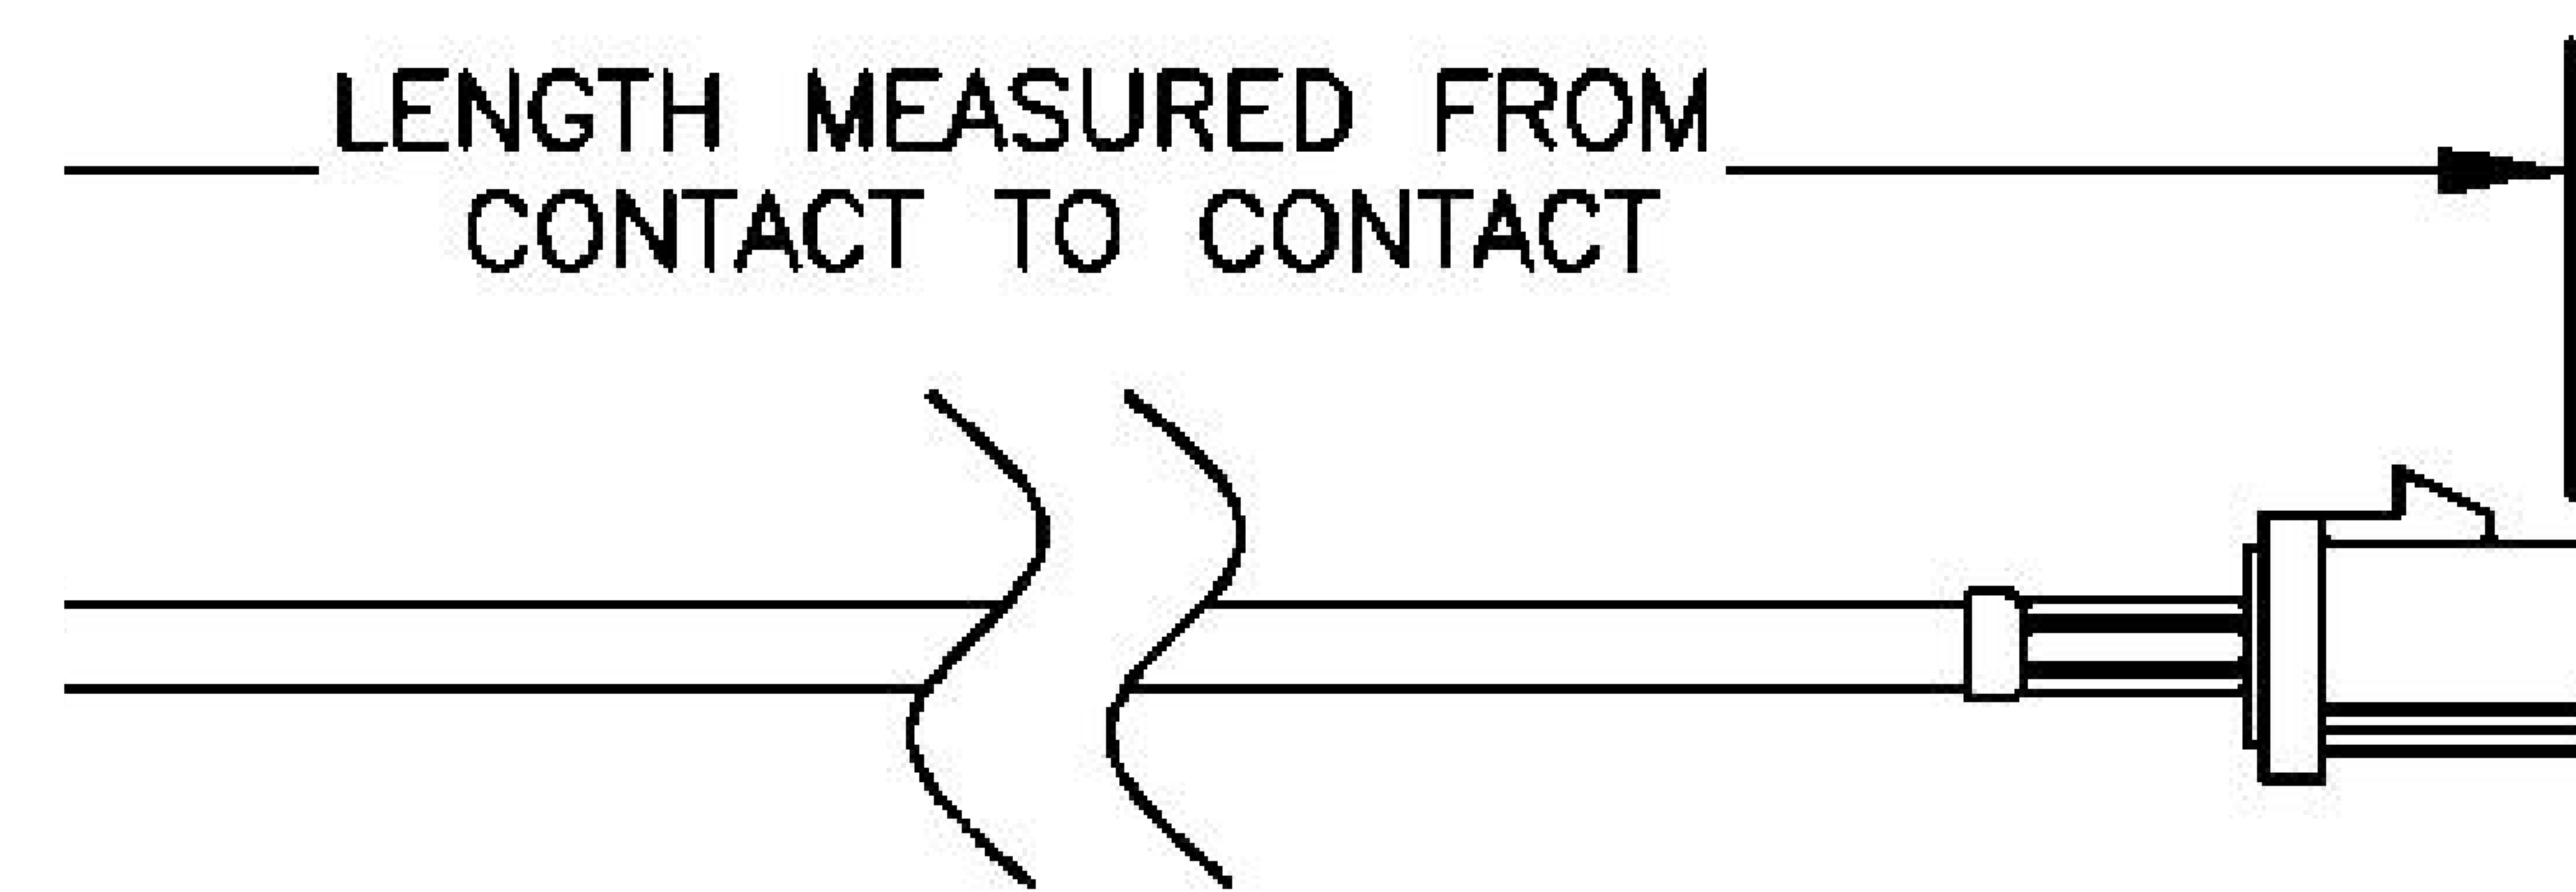

COMPONENTS	IMPEDANCE
FAKRA PLUG	50 OHM
FAKRA PLUG	50 OHM
ET38414	50 OHM

Standard Lengths	
-12	12^H
-24	24"
-36	36"
■48	48^M
-60	60"
-XXX	Custom Length in Inches

Part Configurator				
1. Replace Y with code.				
2. Replace XX with length in inches.				
CODING	PLUG	PLUG	COLOR	APPLICATION
A	6	0	BLACK	RADIO WITH PHANTOM SUPPLY
B			WHITE	RADIO WITHOUT PHANTOM SUPPLY
C	a	a	BLUE	GPS: TELEMATICS OR NAVIGATION
D	6	6	BORDEAUX	GSM: CELLULAR PHONE
H	a	a	VIOLET	GPS: TELEMATICS AND NAVIGATION
I	d	d	BEIGE	BLUETOOTH
K		a	CURRY	RADIO WITH IF OUTPUT (ANTENNA DIVERSITY)
Z	6	d	WATER BLUE	NEUTRAL CODING

FAKRA PLUG

8th Floor, Building 1, Yongfu Science and Technology Center Industrial Park, Nanzha District 5, Humen, 523900, Dongguan, Guangdong, China.

Website: www.ebeestock.com
Email: sales@ebeestock.com

COAXIAL & FIBER OPTICS

DWG TITLE	ET22161	DES_	beige-fakra-plug-to-fakra-plug-cable-12-inch-length-using-rg316-coax-022159

SIZE A | FSCM NO. 53919 | CAD FILE 073102 | SCALE N/A | 127

1. NOTES:
1. UNLESS OTHERWISE SPECIFIED ALL DIMENSIONS ARE NOMINAL.
  2. ALL SPECIFICATIONS ARE SUBJECT TO CHANGE WITHOUT NOTICE AT ANY TIME.