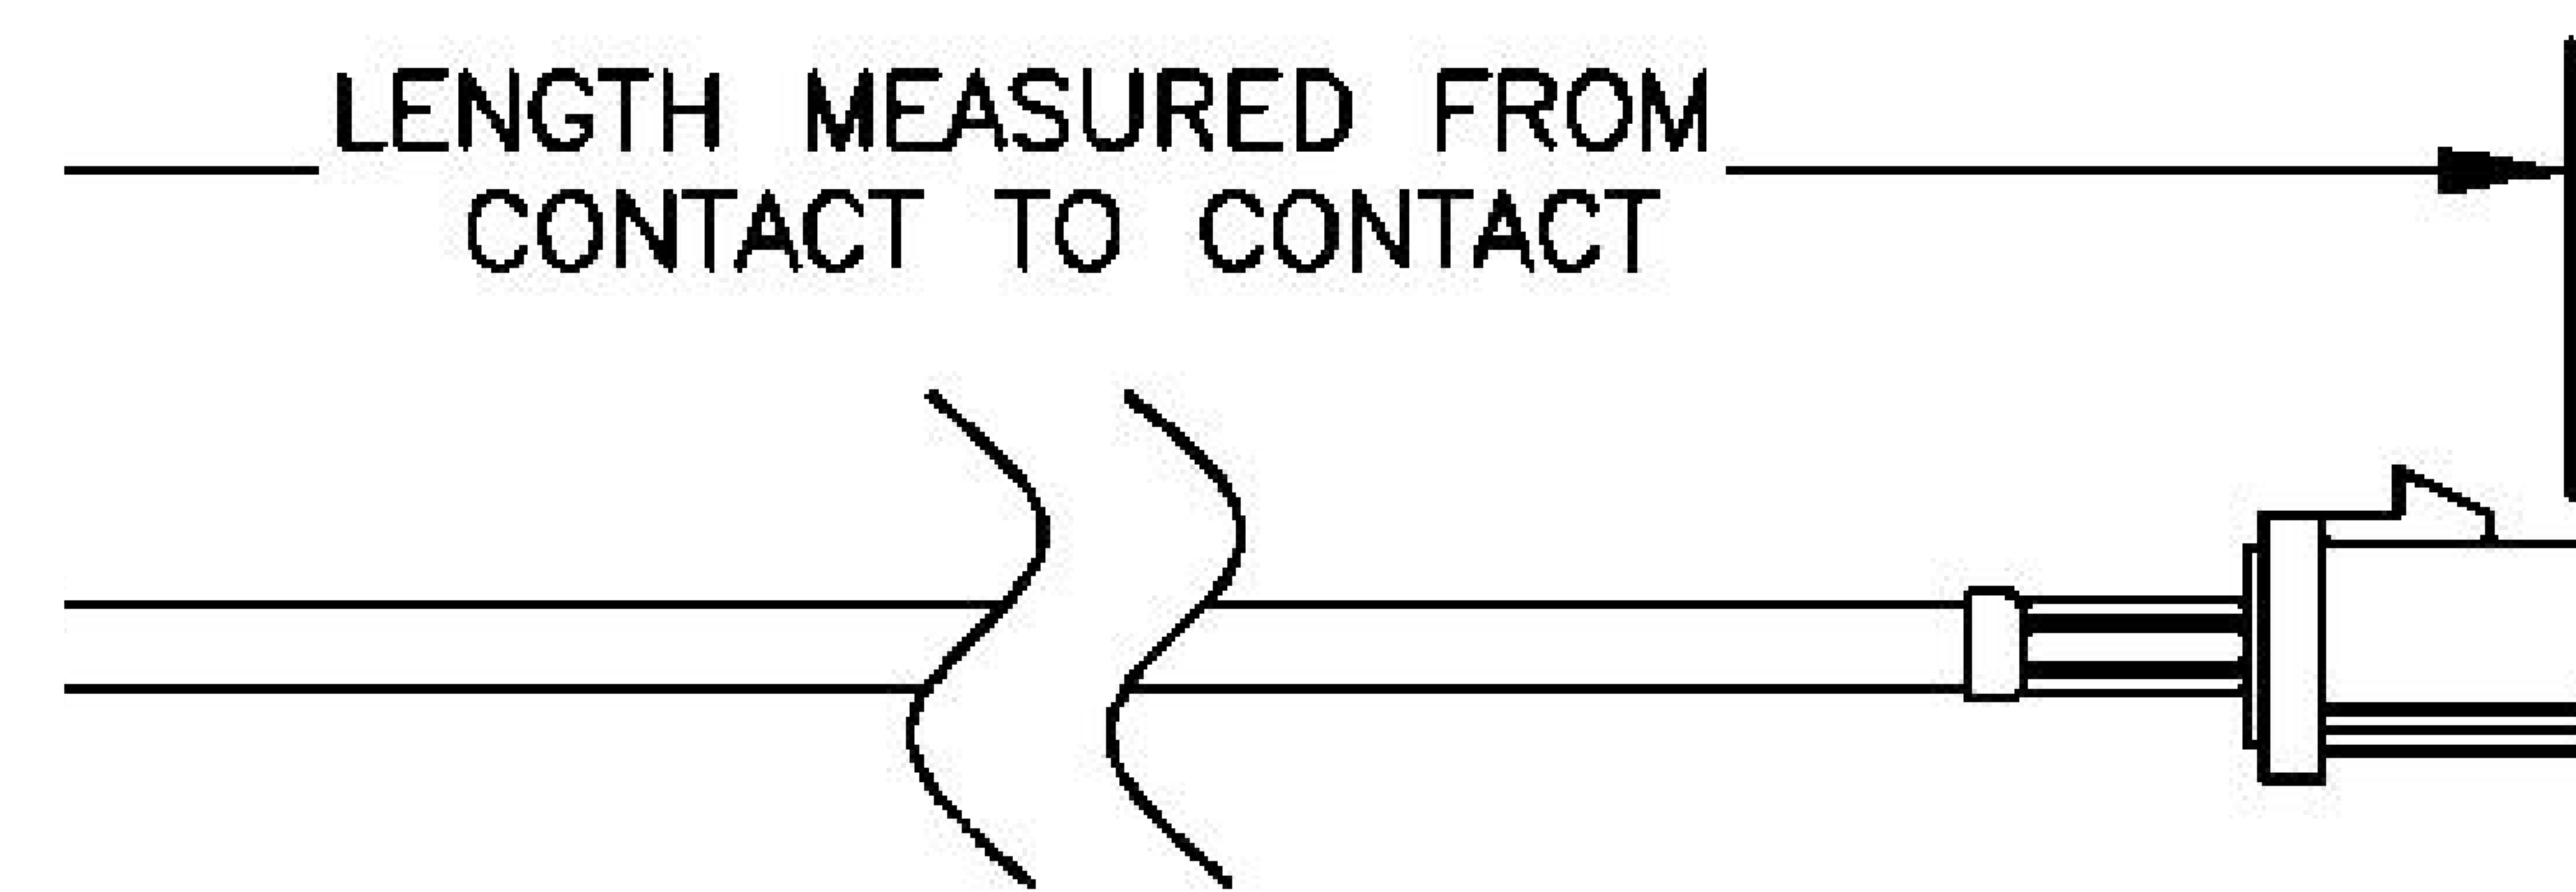

COMPONENTS	IMPEDANCE
FAKRA PLUG	50 OHM
FAKRA PLUG	50 OHM
ET38414	50 OHM

Standard Lengths	
-12	12^H
-24	24"
-36	36"
■48	48^M
-60	60"
-XXX	Custom Length in Inches

Part Configurator				
1. Replace Y with code.				
2. Replace XX with length in inches.				
CODING	PLUG	PLUG	COLOR	APPLICATION
A	6	0	BLACK	RADIO WITH PHANTOM SUPPLY
B			WHITE	RADIO WITHOUT PHANTOM SUPPLY
C	a	a	BLUE	GPS: TELEMATICS OR NAVIGATION
D	6	6	BORDEAUX	GSM: CELLULAR PHONE
H	a	a	VIOLET	GPS: TELEMATICS AND NAVIGATION
I	d	d	BEIGE	BLUETOOTH
K		a	CURRY	RADIO WITH IF OUTPUT (ANTENNA DIVERSITY)
Z	6	d	WATER BLUE	NEUTRAL CODING

FAKRA PLUG

8th Floor, Building 1, Yongfu Science and Technology Center Industrial Park, Nanzha District 5, Humen, 523900, Dongguan, Guangdong, China.

Website: www.ebeestock.com

Email: sales@ebeestock.com

COAXIAL & FIBER OPTICS

DWG TITLE	ET22162	DES_	beige-fakra-plug-to-fakra-plug-cable-12-inch-length-using-rg316-coax-022159

SIZE A | FSCM NO. 53919 | CAD FILE 073102 | SCALE N/A | 127

NOTES:

1. UNLESS OTHERWISE SPECIFIED ALL DIMENSIONS ARE NOMINAL.
2. ALL SPECIFICATIONS ARE SUBJECT TO CHANGE WITHOUT NOTICE AT ANY TIME.