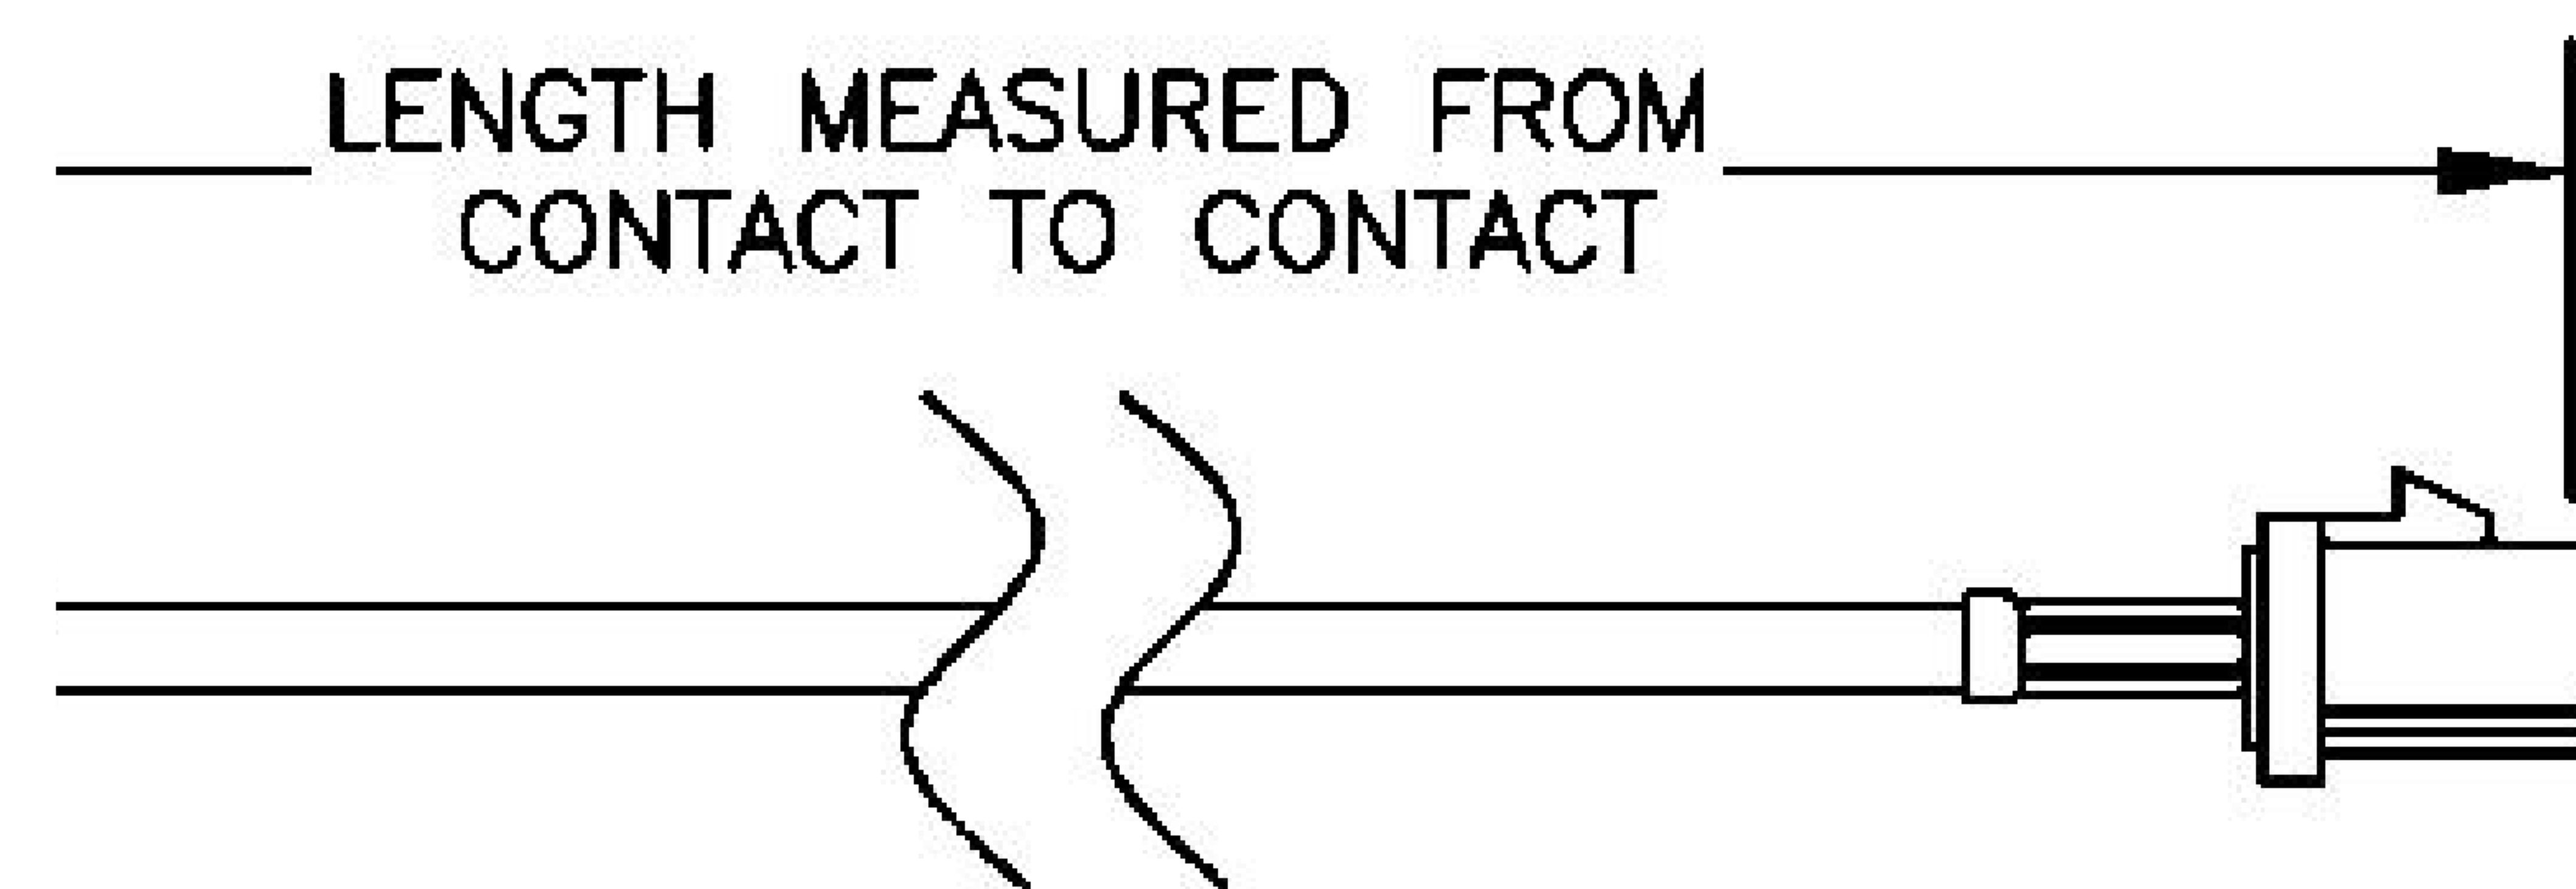

COMPONENTS	IMPEDANCE
FAKRA PLUG	50 OHM
FAKRA PLUG	50 OHM
ET38414	50 OHM

Standard Lengths	
-12	12^H
-24	24"
-36	36"
■48	48^M
-60	60"
-XXX	Custom Length in Inches

Part Configurator				
1. Replace Y with code.				
2. Replace XX with length in inches.				
CODING	PLUG	PLUG	COLOR	APPLICATION
A	6 0		BLACK	RADIO WITH PHANTOM SUPPLY
B			WHITE	RADIO WITHOUT PHANTOM SUPPLY
C	a a		BLUE	GPS: TELEMATICS OR NAVIGATION
D	6 6		BORDEAUX	GSM: CELLULAR PHONE
H	a a		VIOLET	GPS: TELEMATICS AND NAVIGATION
I	d d		BEIGE	BLUETOOTH
K		a	CURRY	RADIO WITH IF OUTPUT (ANTENNA DIVERSITY)
Z	6 d		WATER BLUE	NEUTRAL CODING

FAKRA PLUG

8th Floor, Building 1, Yongfu Science and Technology Center Industrial Park, Nanzha District 5, Humen, 523900, Dongguan, Guangdong, China.

Website: www.ebeestock.com

Email: sales@ebeestock.com

COAXIAL & FIBER OPTICS

DWG TITLE	ET22163	DES_	beige-fakra-plug-to-fakra-plug-cable-12-inch-length-using-rg316-coax-022159

SIZE A | FSCM NO. 53919 | CAD FILE 073102 | SCALE N/A | 127

NOTES:

1. UNLESS OTHERWISE SPECIFIED ALL DIMENSIONS ARE NOMINAL.
2. ALL SPECIFICATIONS ARE SUBJECT TO CHANGE WITHOUT NOTICE AT ANY TIME.