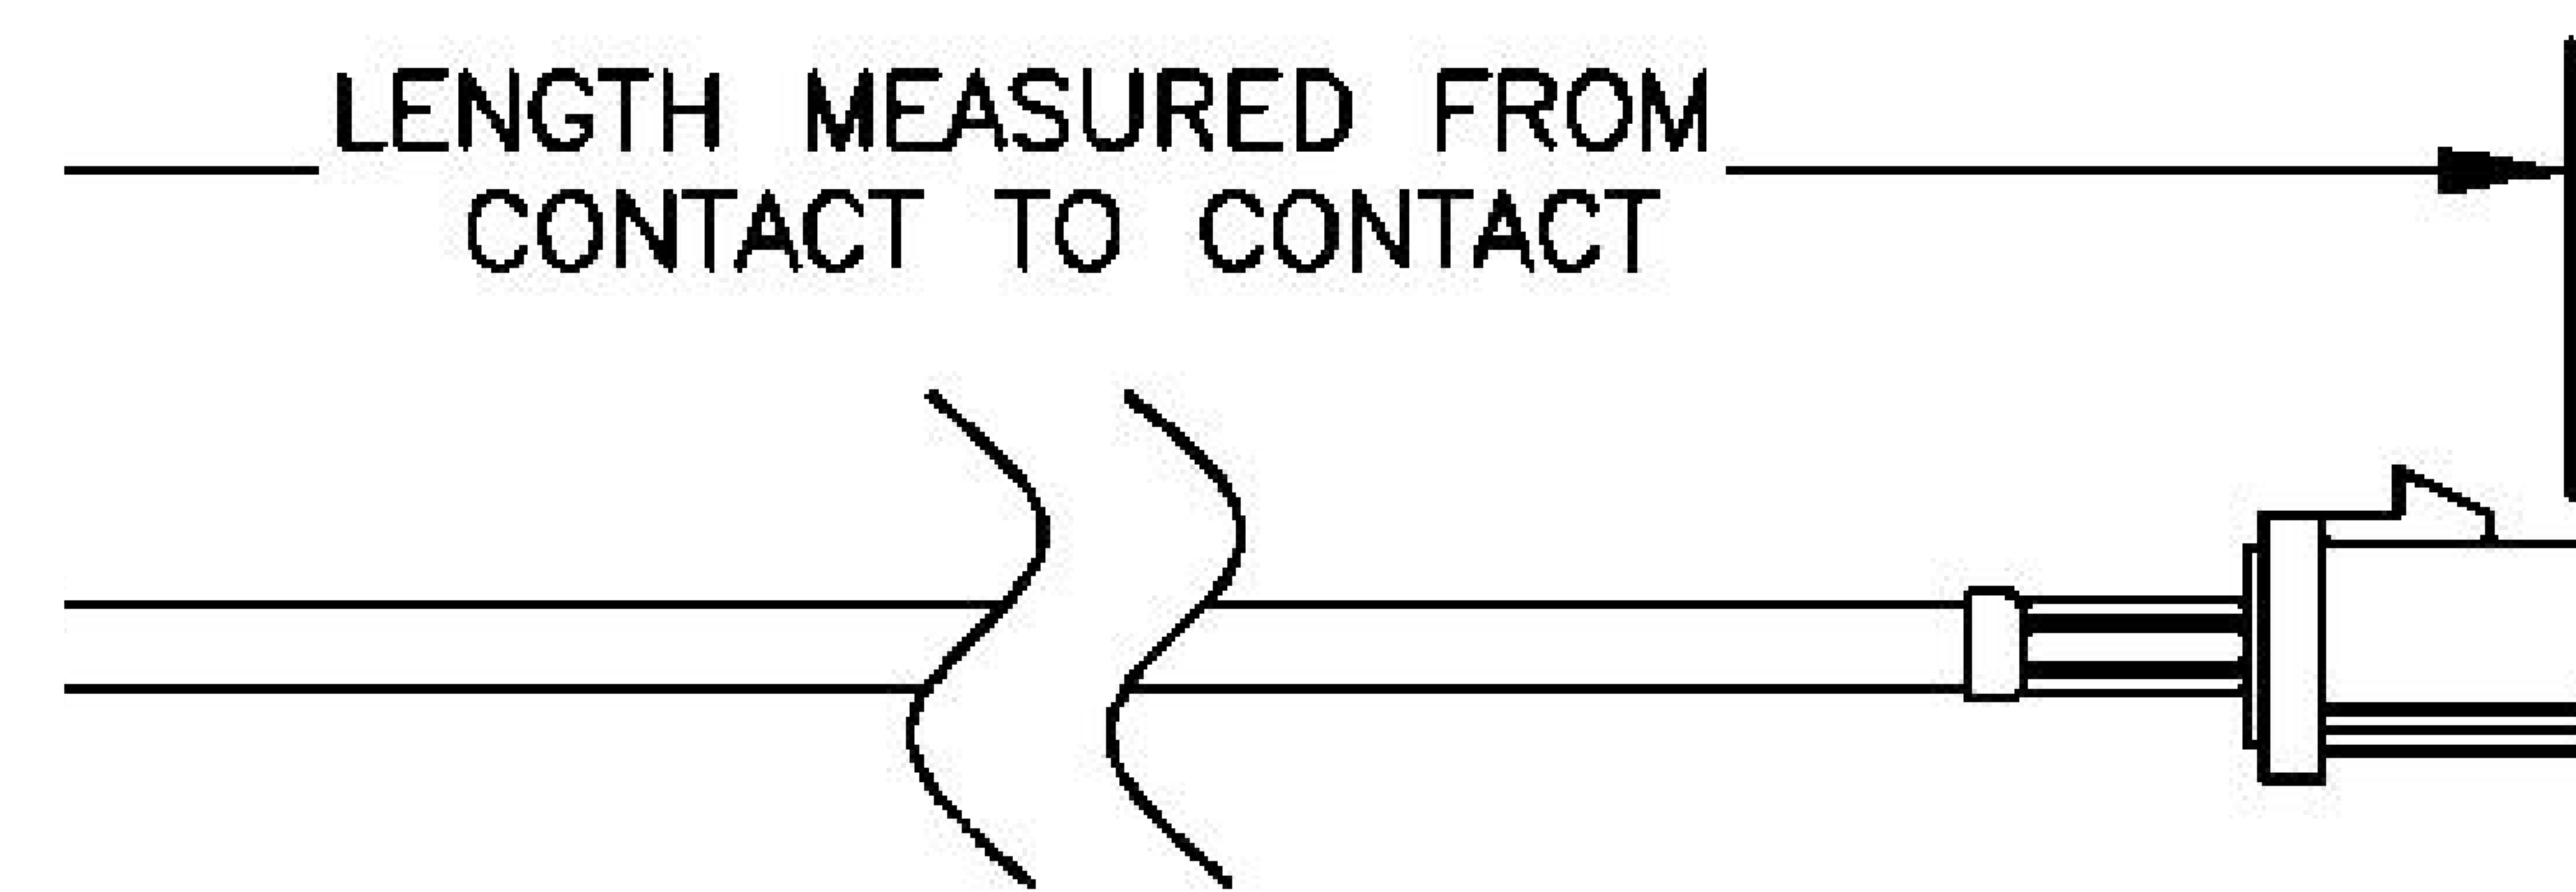

COMPONENTS	IMPEDANCE
FAKRA PLUG	50 OHM
FAKRA PLUG	50 OHM
ET38414	50 OHM

Standard Lengths	
-12	12^H
-24	24"
-36	36"
■48	48^M
-60	60"
-XXX	Custom Length in Inches

Part Configurator				
1. Replace Y with code.				
2. Replace XX with length in inches.				
CODING	PLUG	PLUG	COLOR	APPLICATION
A	6	0	BLACK	RADIO WITH PHANTOM SUPPLY
B			WHITE	RADIO WITHOUT PHANTOM SUPPLY
C	a	a	BLUE	GPS: TELEMATICS OR NAVIGATION
D	6	6	BORDEAUX	GSM: CELLULAR PHONE
H	a	a	VIOLET	GPS: TELEMATICS AND NAVIGATION
I	d	d	BEIGE	BLUETOOTH
K		a	CURRY	RADIO WITH IF OUTPUT (ANTENNA DIVERSITY)
Z	6	d	WATER BLUE	NEUTRAL CODING

FAKRA PLUG

8th Floor, Building 1, Yongfu Science and Technology Center Industrial Park, Nanzha District 5, Humen, 523900, Dongguan, Guangdong, China.

Website: www.ebeestock.com
Email: sales@ebeestock.com

COAXIAL & FIBER OPTICS

DWG TITLE	ET22164	DES_	curry-fakra-plug-to-fakra-plug-cable-12-inch-length-using-rg316-coax-0022164

SIZE A | FSCM NO. 53919 | CAD FILE 073102 | SCALE N/A | 127

1. NOTES:
1. UNLESS OTHERWISE SPECIFIED ALL DIMENSIONS ARE NOMINAL.
  2. ALL SPECIFICATIONS ARE SUBJECT TO CHANGE WITHOUT NOTICE AT ANY TIME.