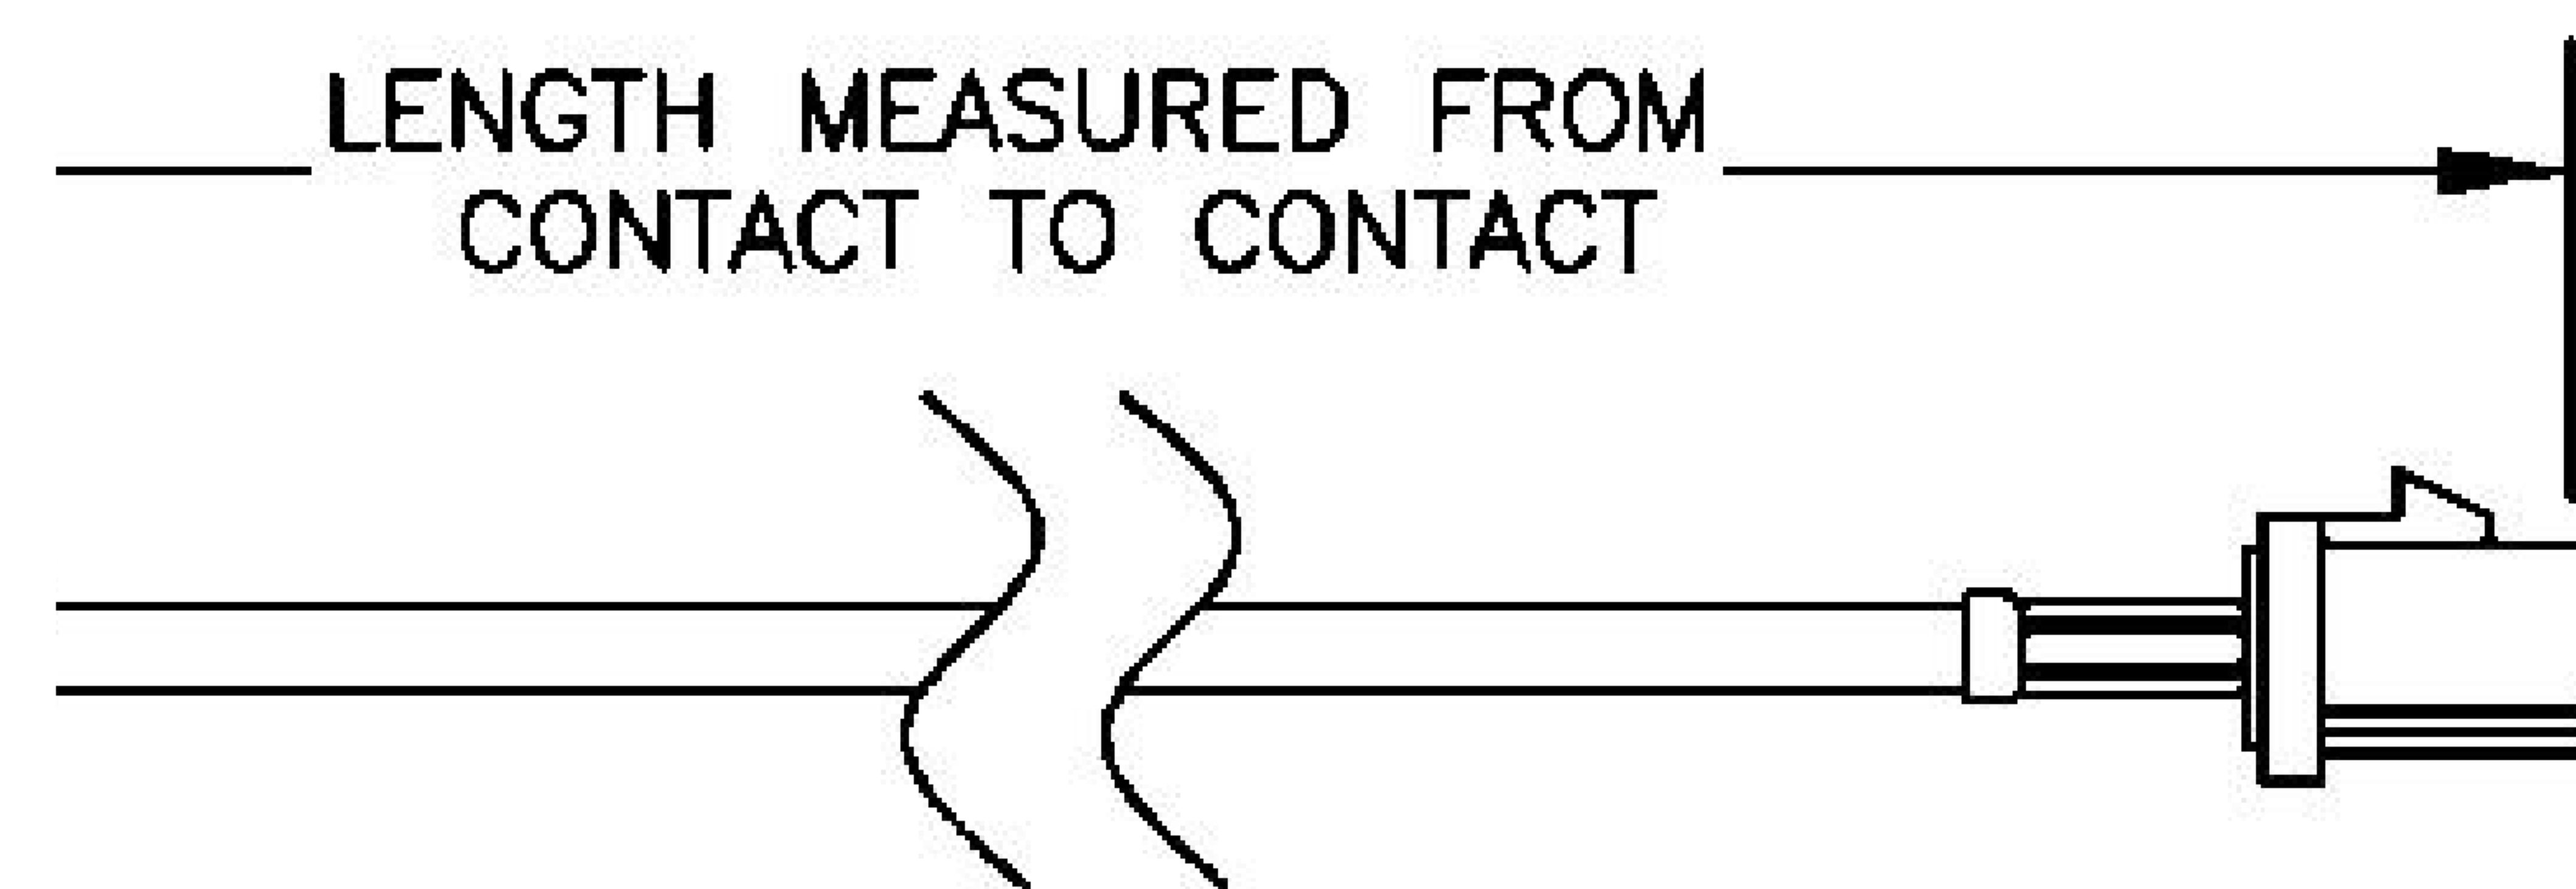

COMPONENTS	IMPEDANCE
FAKRA PLUG	50 OHM
FAKRA PLUG	50 OHM
ET38414	50 OHM

Standard Lengths	
-12	12^H
-24	24"
-36	36"
■48	48^M
-60	60"
-XXX	Custom Length in Inches

Part Configurator				
1. Replace Y with code.				
2. Replace XX with length in inches.				
CODING	PLUG	PLUG	COLOR	APPLICATION
A	6 0		BLACK	RADIO WITH PHANTOM SUPPLY
B			WHITE	RADIO WITHOUT PHANTOM SUPPLY
C	a a		BLUE	GPS: TELEMATICS OR NAVIGATION
D	6 6		BORDEAUX	GSM: CELLULAR PHONE
H	a a		VIOLET	GPS: TELEMATICS AND NAVIGATION
I	d d		BEIGE	BLUETOOTH
K		a	CURRY	RADIO WITH IF OUTPUT (ANTENNA DIVERSITY)
Z	6 d		WATER BLUE	NEUTRAL CODING

FAKRA PLUG

8th Floor, Building 1, Yongfu Science and Technology Center Industrial Park, Nanzha District 5, Humen, 523900, Dongguan, Guangdong, China.

Website: www.ebeestock.com

Email: sales@ebeestock.com

COAXIAL & FIBER OPTICS

DWG TITLE	ET22165	DES_	curry-fakra-plug-to-fakra-plug-cable-12-inch-length-using-rg316-coax-0022164

SIZE A | FSCM NO. 53919 | CAD FILE 073102 | SCALE N/A | 127

NOTES:

1. UNLESS OTHERWISE SPECIFIED ALL DIMENSIONS ARE NOMINAL.
2. ALL SPECIFICATIONS ARE SUBJECT TO CHANGE WITHOUT NOTICE AT ANY TIME.