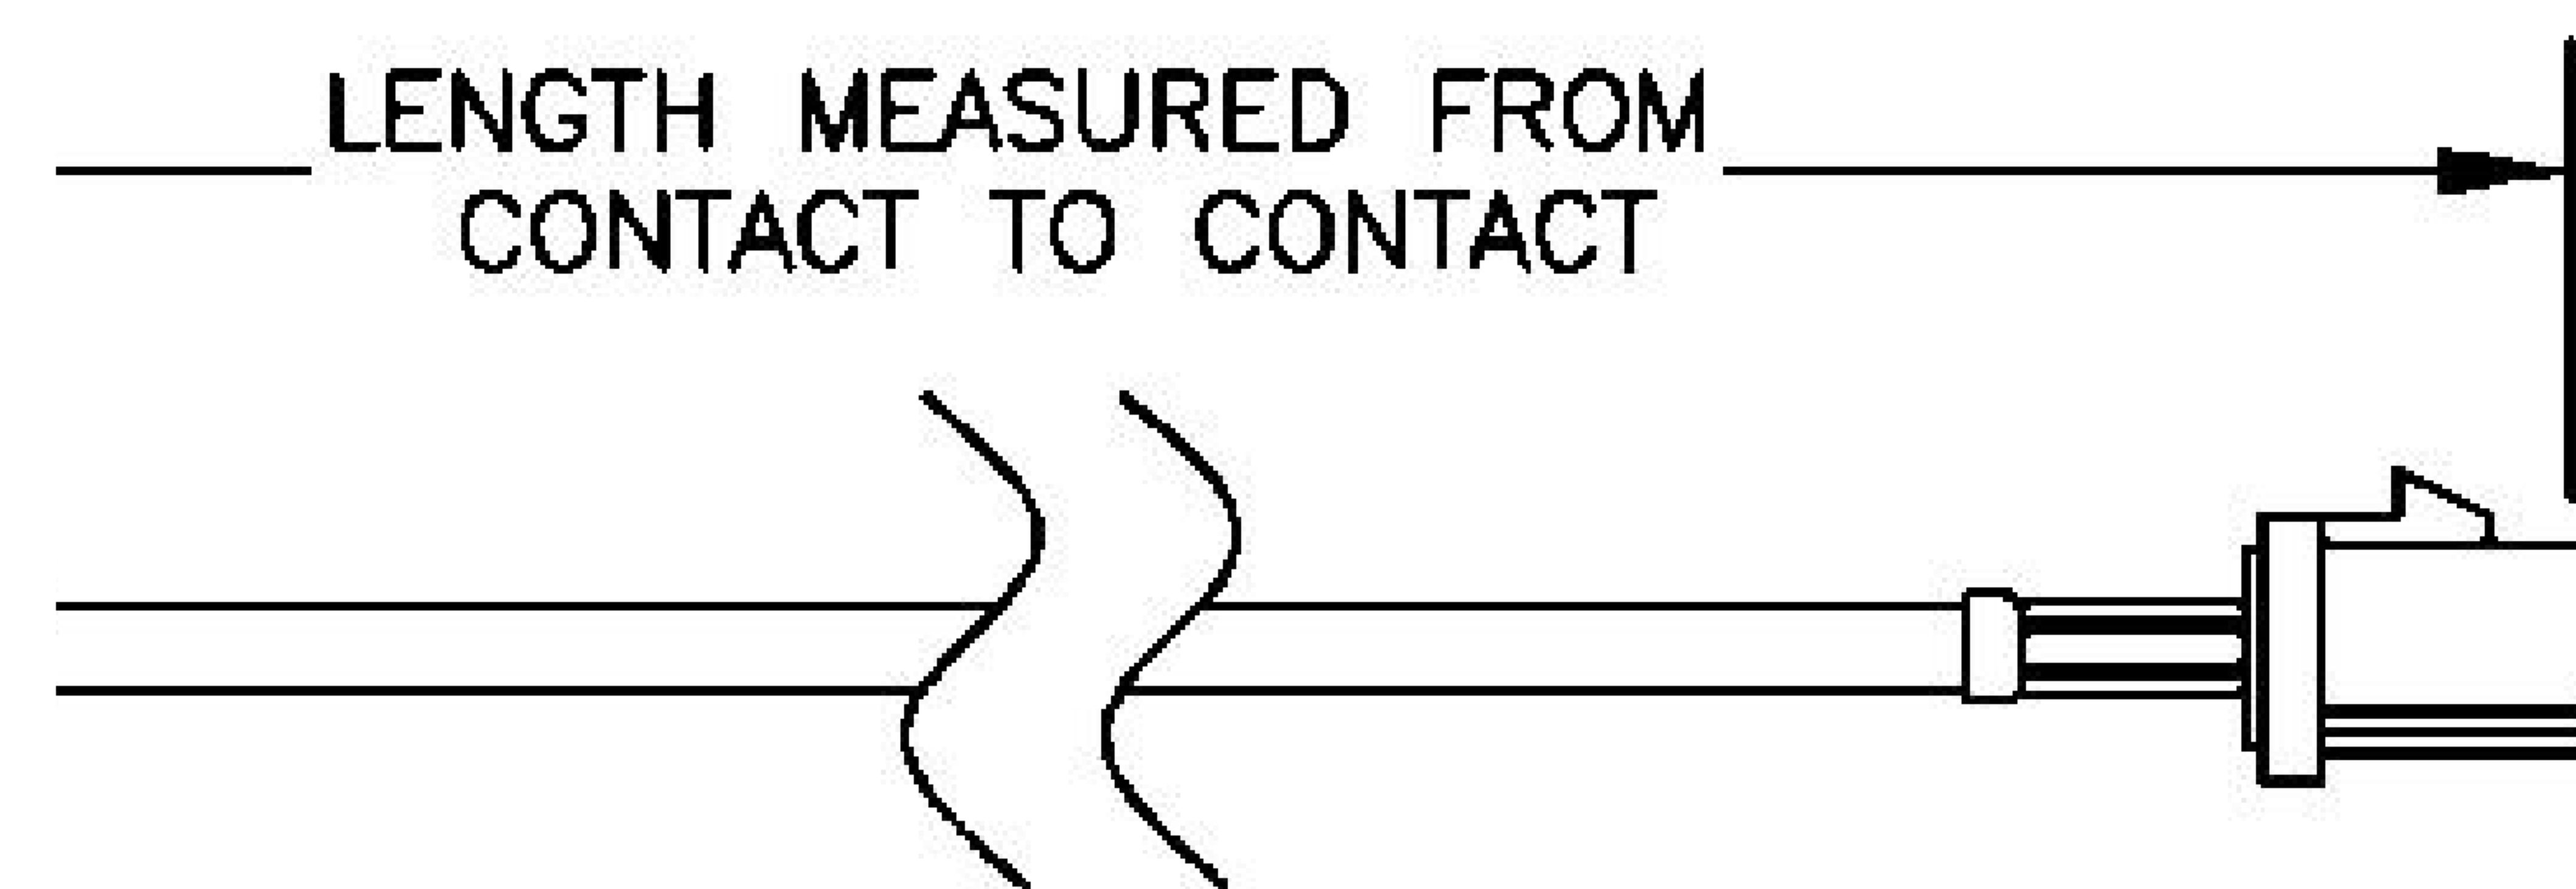

COMPONENTS	IMPEDANCE
FAKRA PLUG	50 OHM
FAKRA PLUG	50 OHM
ET38414	50 OHM

Standard Lengths	
-12	12^H
-24	24"
-36	36"
■48	48^M
-60	60"
-XXX	Custom Length in Inches

Part Configurator				
1. Replace Y with code.				
2. Replace XX with length in inches.				
CODING	PLUG	PLUG	COLOR	APPLICATION
A	6 0		BLACK	RADIO WITH PHANTOM SUPPLY
B			WHITE	RADIO WITHOUT PHANTOM SUPPLY
C	a a		BLUE	GPS: TELEMATICS OR NAVIGATION
D	6 6		BORDEAUX	GSM: CELLULAR PHONE
H	a a		VIOLET	GPS: TELEMATICS AND NAVIGATION
I	d d		BEIGE	BLUETOOTH
K		a	CURRY	RADIO WITH IF OUTPUT (ANTENNA DIVERSITY)
Z	6 d		WATER BLUE	NEUTRAL CODING

FAKRA PLUG

8th Floor, Building 1, Yongfu Science and Technology Center Industrial Park, Nanzha District 5, Humen, 523900, Dongguan, Guangdong, China.

Website: www.ebeestock.com

Email: sales@ebeestock.com

COAXIAL & FIBER OPTICS

DWG TITLE	ET22166	DES_	curry-fakra-plug-to-fakra-plug-cable-12-inch-length-using-rg316-coax-0022164

SIZE A | FSCM NO. 53919 | CAD FILE 073102 | SCALE N/A | 127

NOTES:

1. UNLESS OTHERWISE SPECIFIED ALL DIMENSIONS ARE NOMINAL.
2. ALL SPECIFICATIONS ARE SUBJECT TO CHANGE WITHOUT NOTICE AT ANY TIME.