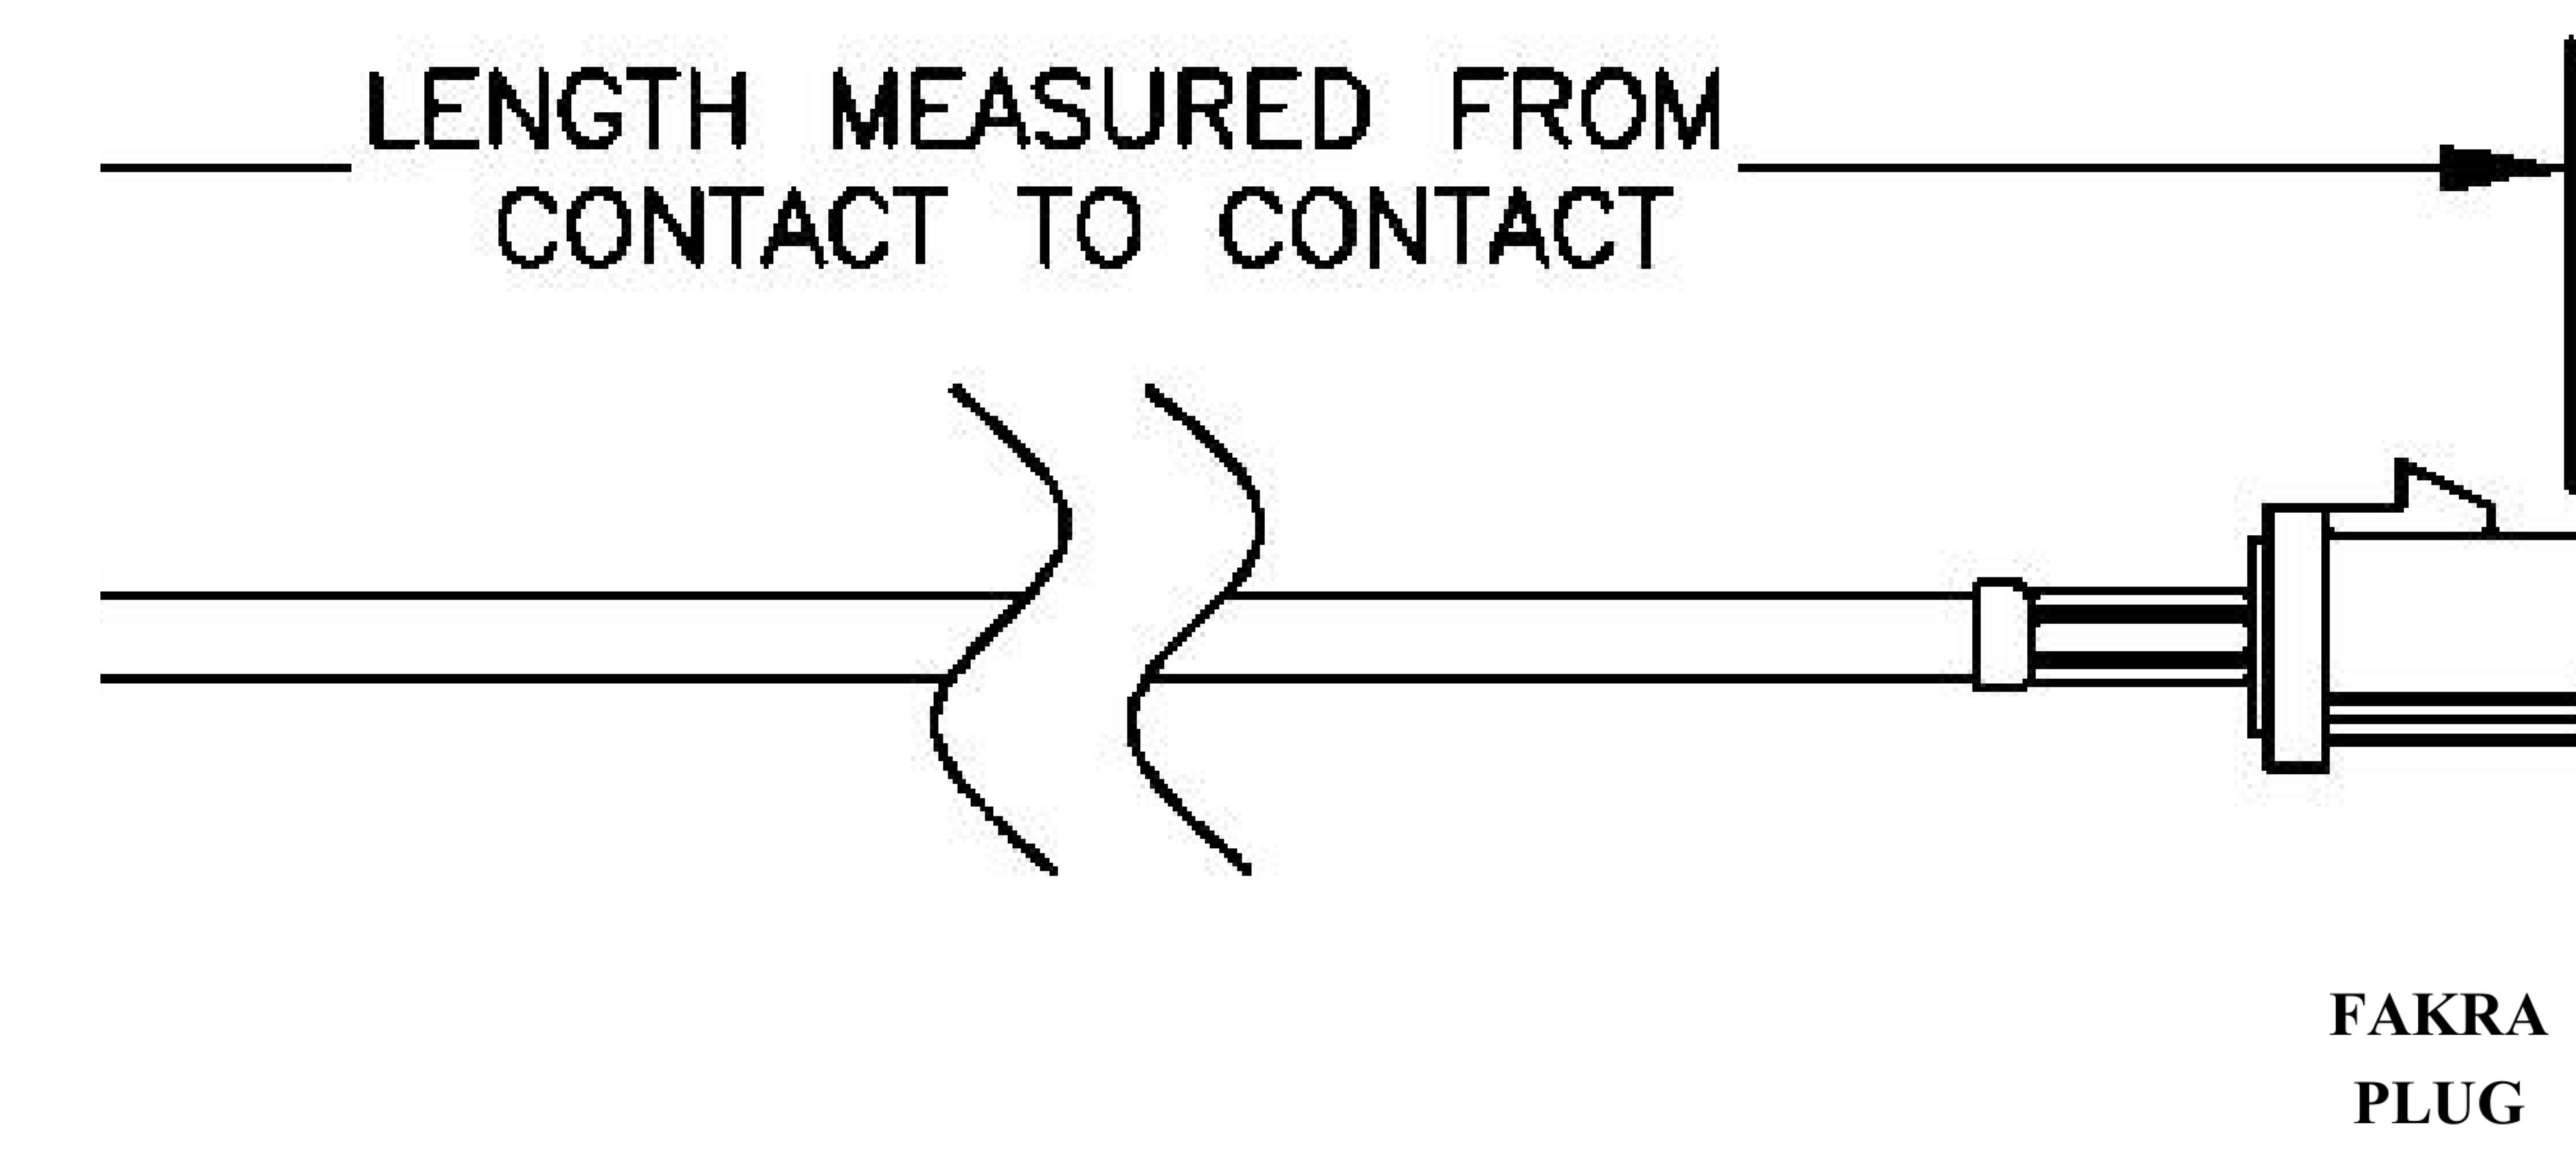

COMPONENTS	IMPEDANCE
FAKRA PLUG	50 OHM
FAKRA PLUG	50 OHM
ET38414	50 OHM

Standard Lengths	
-12	12 ^H
-24	24"
-36	36"
■48	48 ^M
-60	60"
-XXX	Custom Length in Inches

Part Configurator				
1. Replace Y with code.				
2. Replace XX with length in inches.				
CODING	PLUG	PLUG	COLOR	APPLICATION
A	6 0		BLACK	RADIO WITH PHANTOM SUPPLY
B			WHITE	RADIO WITHOUT PHANTOM SUPPLY
C	a a		BLUE	GPS: TELEMATICS OR NAVIGATION
D	6 6		BORDEAUX	GSM: CELLULAR PHONE
H	a a		VIOLET	GPS: TELEMATICS AND NAVIGATION
I	d d		BEIGE	BLUETOOTH
K		a	CURRY	RADIO WITH IF OUTPUT (ANTENNA DIVERSITY)
Z	6 d		WATER BLUE	NEUTRAL CODING

DWG TITLE	ET22167	DES_	curry-fakra-plug-to-fakra-plug-cable-12-inch-length-using-rg316-coax-0022164
-----------	---------	------	--

SIZE A | FSCM NO. 53919 | CAD FILE 073102 | SCALE N/A | 127

NOTES:

- UNLESS OTHERWISE SPECIFIED ALL DIMENSIONS ARE NOMINAL.
- ALL SPECIFICATIONS ARE SUBJECT TO CHANGE WITHOUT NOTICE AT ANY TIME.