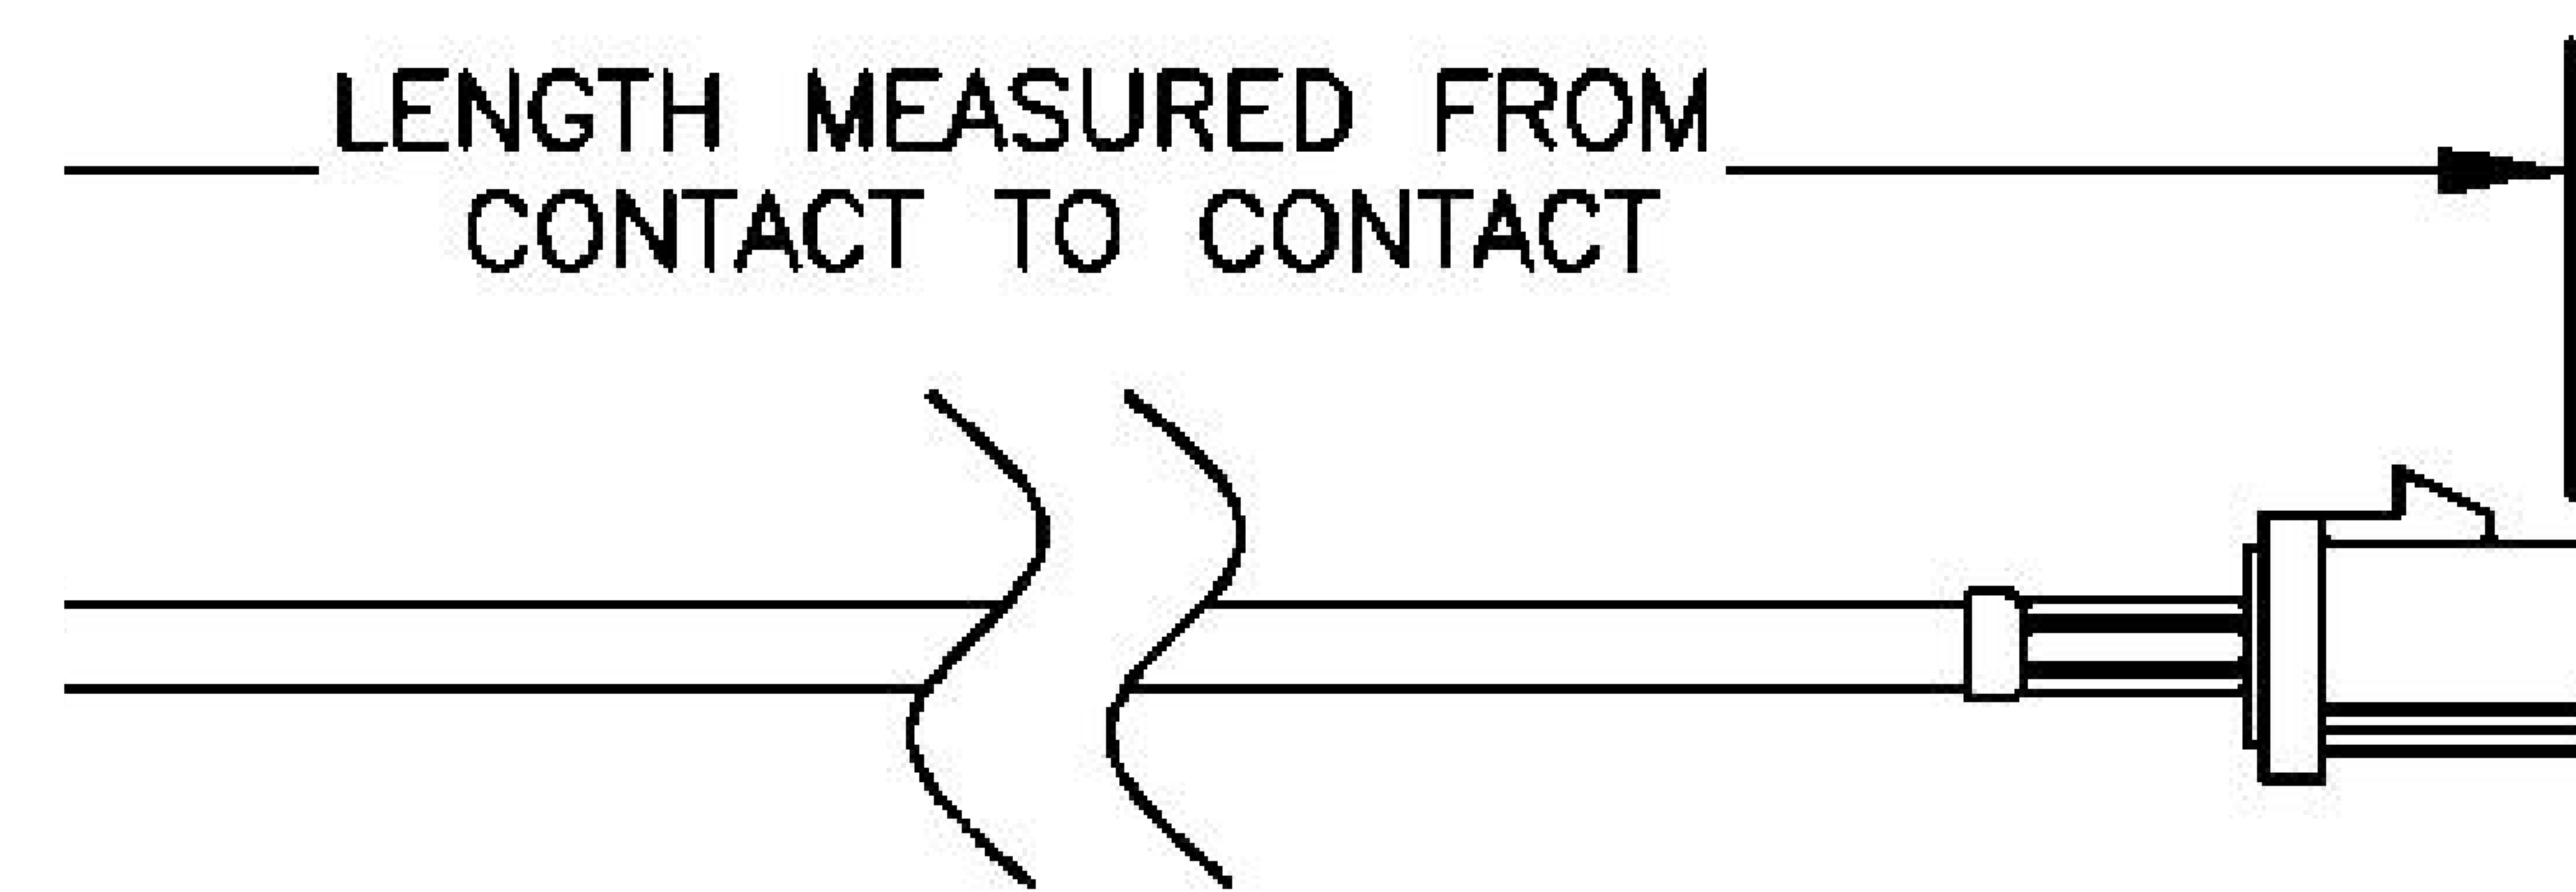

COMPONENTS	IMPEDANCE
FAKRA PLUG	50 OHM
FAKRA PLUG	50 OHM
ET38414	50 OHM

Standard Lengths	
-12	12^H
-24	24"
-36	36"
■48	48^M
-60	60"
-XXX	Custom Length in Inches

Part Configurator				
1. Replace Y with code.				
2. Replace XX with length in inches.				
CODING	PLUG	PLUG	COLOR	APPLICATION
A	6	0	BLACK	RADIO WITH PHANTOM SUPPLY
B			WHITE	RADIO WITHOUT PHANTOM SUPPLY
C	a	a	BLUE	GPS: TELEMATICS OR NAVIGATION
D	6	6	BORDEAUX	GSM: CELLULAR PHONE
H	a	a	VIOLET	GPS: TELEMATICS AND NAVIGATION
I	d	d	BEIGE	BLUETOOTH
K		a	CURRY	RADIO WITH IF OUTPUT (ANTENNA DIVERSITY)
Z	6	d	WATER BLUE	NEUTRAL CODING

FAKRA PLUG

8th Floor, Building 1, Yongfu Science and Technology Center Industrial Park, Nanzha District 5, Humen, 523900, Dongguan, Guangdong, China.

Website: www.ebeestock.com
Email: sales@ebeestock.com

COAXIAL & FIBER OPTICS

DWG TITLE	ET22168	DES_	curry-fakra-plug-to-fakra-plug-cable-12-inch-length-using-rg316-coax-0022164

SIZE A | FSCM NO. 53919 | CAD FILE 073102 | SCALE N/A | 127

1. NOTES:
1. UNLESS OTHERWISE SPECIFIED ALL DIMENSIONS ARE NOMINAL.
  2. ALL SPECIFICATIONS ARE SUBJECT TO CHANGE WITHOUT NOTICE AT ANY TIME.