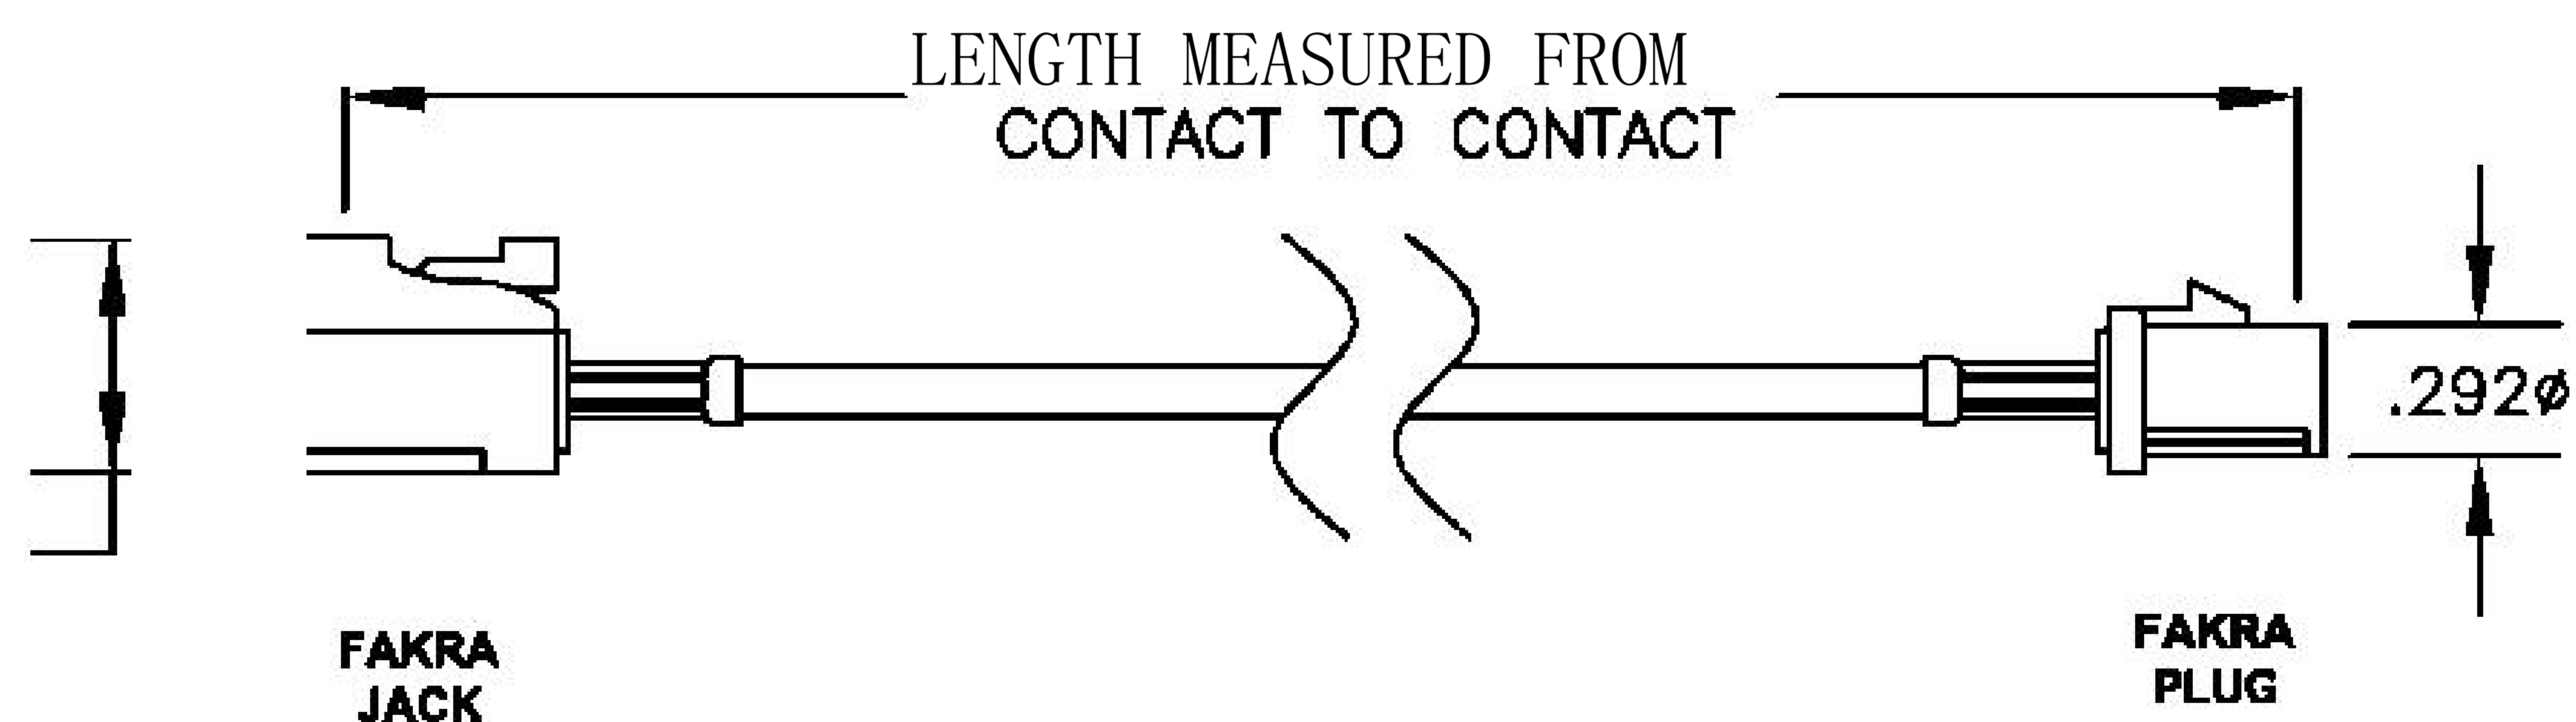

COMPONENTS	IMPEDANCE
FAKRA JACK	50 OHM
FAKRA PLUG	50 OHM
ET38414	50 OHM

Standard Lengths	
-12	12 <sup>H</sup>
-24	24"
-36	36"
■48	48 <sup>M</sup>
-60	60"
-XXX	Custom Length in Inches

Part Configurator				
1. Replace Y with code.				
2. Replace XX with length in inches.				
CODING	JACK	PLUG	COLOR	APPLICATION
A		0	BLACK	RADIO WITH PHANTOM SUPPLY
B	H		WHITE	RADIO WITHOUT PHANTOM SUPPLY
C	a	a	BLUE	GPS: TELEMATICS OR NAVIGATION
D	a	6	BORDEAUX	GSM: CELLULAR PHONE
H	H	a	VIOLET	GPS: TELEMATICS AND NAVIGATION
I	H	d	BEIGE	BLUETOOTH
K	B	a	CURRY	RADIO WITH IF OUTPUT (ANTENNA DIVERSITY)
Z	H	d	WATER BLUE	NEUTRAL CODING

#### COAXIAL & FIBER OPTICS

DWG TITLE	ET22180	DES_	white-fakra-plug-to-fakra-jack-cable-12-inch-length-using-rg316-coax-0022179
-----------	---------	------	--

SIZE A | FSCM NO. 53919 | CAD FILE 073102 | SCALE N/A | 127