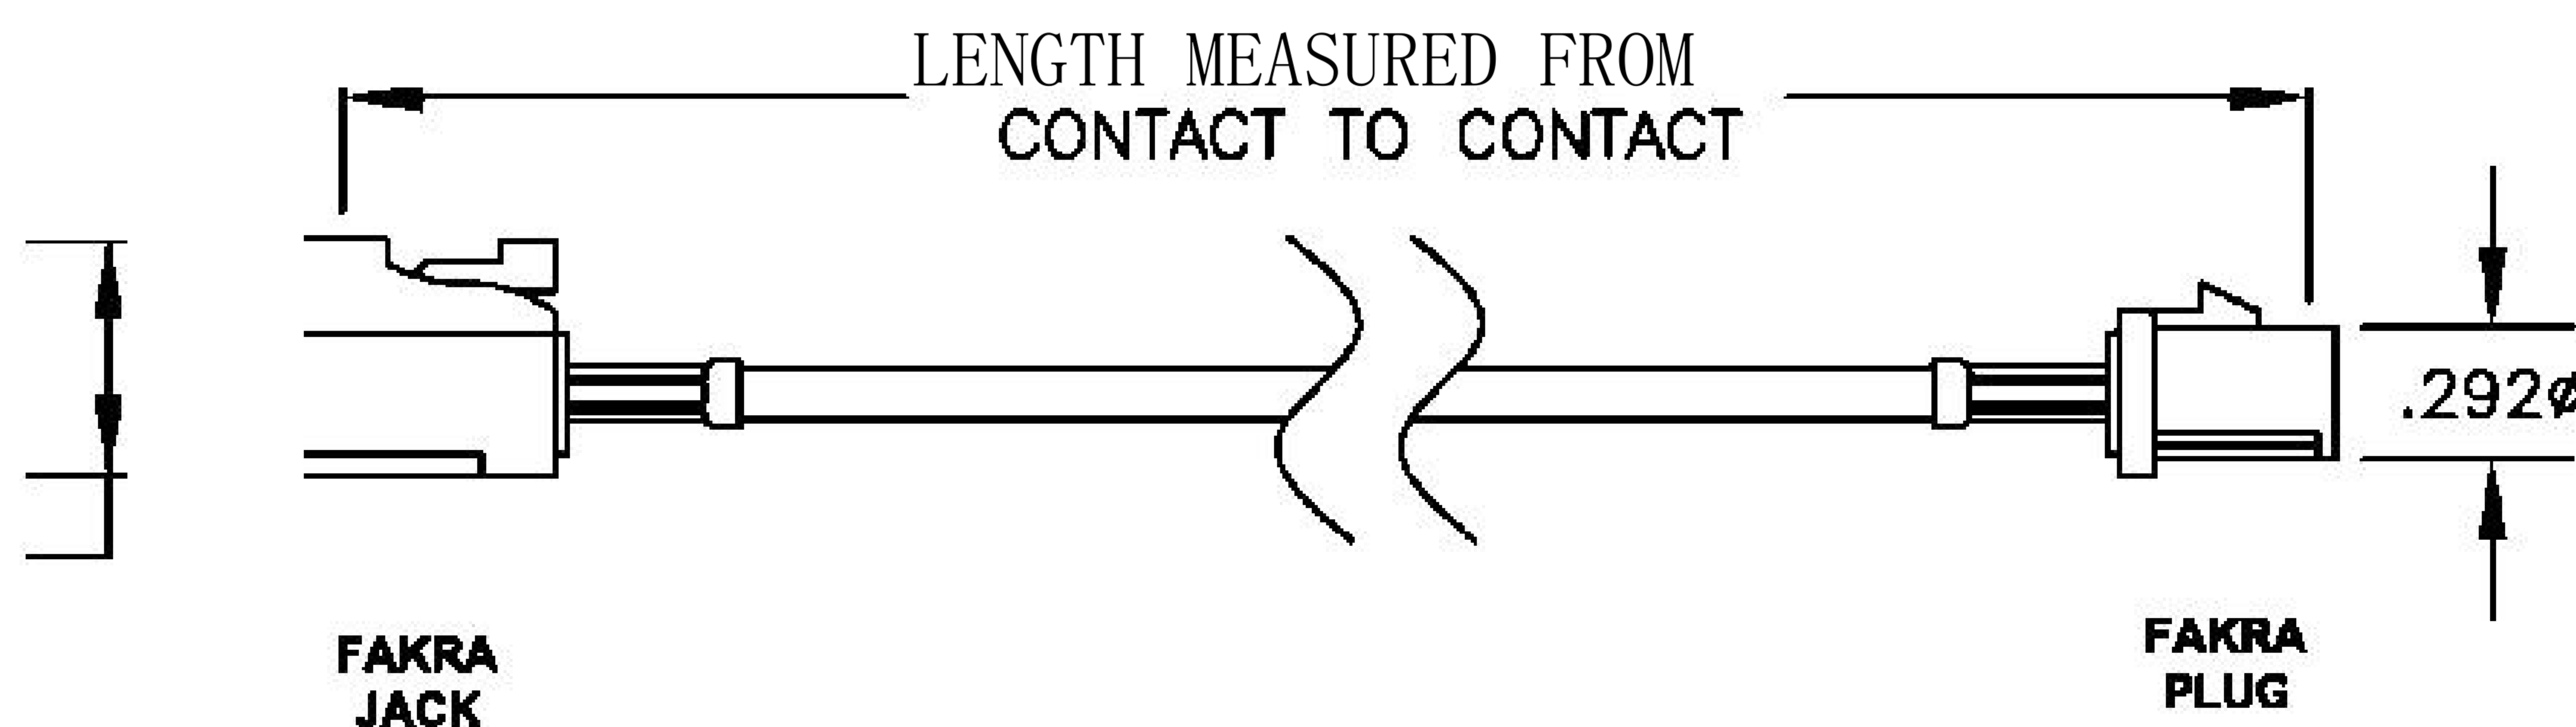

COMPONENTS	IMPEDANCE
FAKRA JACK	50 OHM
FAKRA PLUG	50 OHM
ET38414	50 OHM

Standard Lengths	
-12	12 <sup>H</sup>
-24	24"
-36	36"
■48	48 <sup>M</sup>
-60	60"
-XXX	Custom Length in Inches

Part Configurator				
1. Replace Y with code.				
2. Replace XX with length in inches.				
CODING	JACK	PLUG	COLOR	APPLICATION
A		0	BLACK	RADIO WITH PHANTOM SUPPLY
B	H		WHITE	RADIO WITHOUT PHANTOM SUPPLY
C	a	a	BLUE	GPS: TELEMATICS OR NAVIGATION
D	a	6	BORDEAUX	GSM: CELLULAR PHONE
H	H	a	VIOLET	GPS: TELEMATICS AND NAVIGATION
I	H	d	BEIGE	BLUETOOTH
K	B	a	CURRY	RADIO WITH IF OUTPUT (ANTENNA DIVERSITY)
Z	H	d	WATER BLUE	NEUTRAL CODING

#### COAXIAL & FIBER OPTICS

DWG TITLE	ET22205	DES_	curry-fakra-plug-to-fakra-jack-cable-12-inch-length-using-rg316-coax-0022204
-----------	---------	------	--

SIZE A | FSCM NO. 53919 | CAD FILE 073102 | SCALE N/A | 127