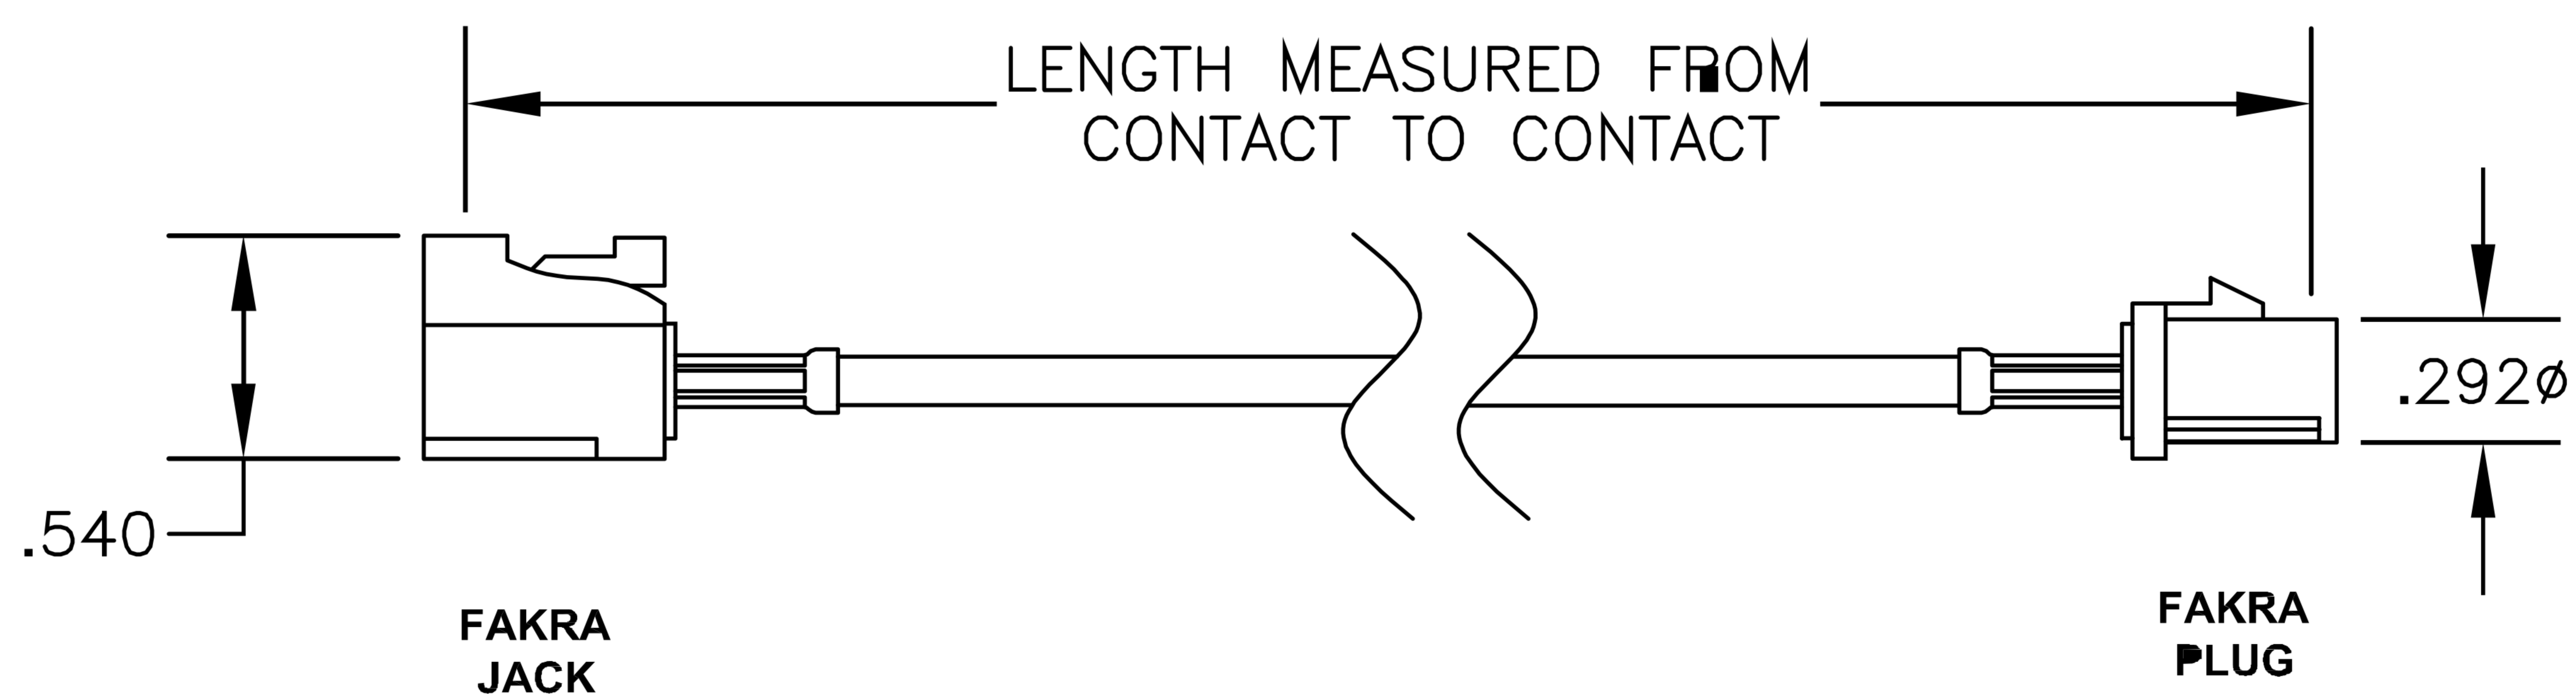

COMPONENTS	IMPEDANCE
FAKRA JACK	50 OHM
FAKRA PLUG	50 OHM
RG316/U	50 OHM

Standard Lengths	
-12	12"
-24	24"
-36	36"
-48	48"
-60	60"
-XXX	Custom Length In Inches

### Part Configurator

1. Replace Y with code.
2. Replace XX with length In Inches.

CODING	JACK	PLUG	COLOR	APPLICATION
A			BLACK	RADIO WITH PHANTOM SUPPLY
B			WHITE	RADIO WITHOUT PHANTOM SUPPLY
C			BLUE	GPS; TELEMATICS OR NAVIGATION
D			BORDEAUX	GSM; CELLULAR PHONE
H			VIOLET	GPS; TELEMATICS AND NAVIGATION
I			BEIGE	BLUETOOTH
K			CURRY	RADIO WITH IF OUTPUT (ANTENNA DIVERSITY)
Z			WATER BLUE	NEUTRAL CODING