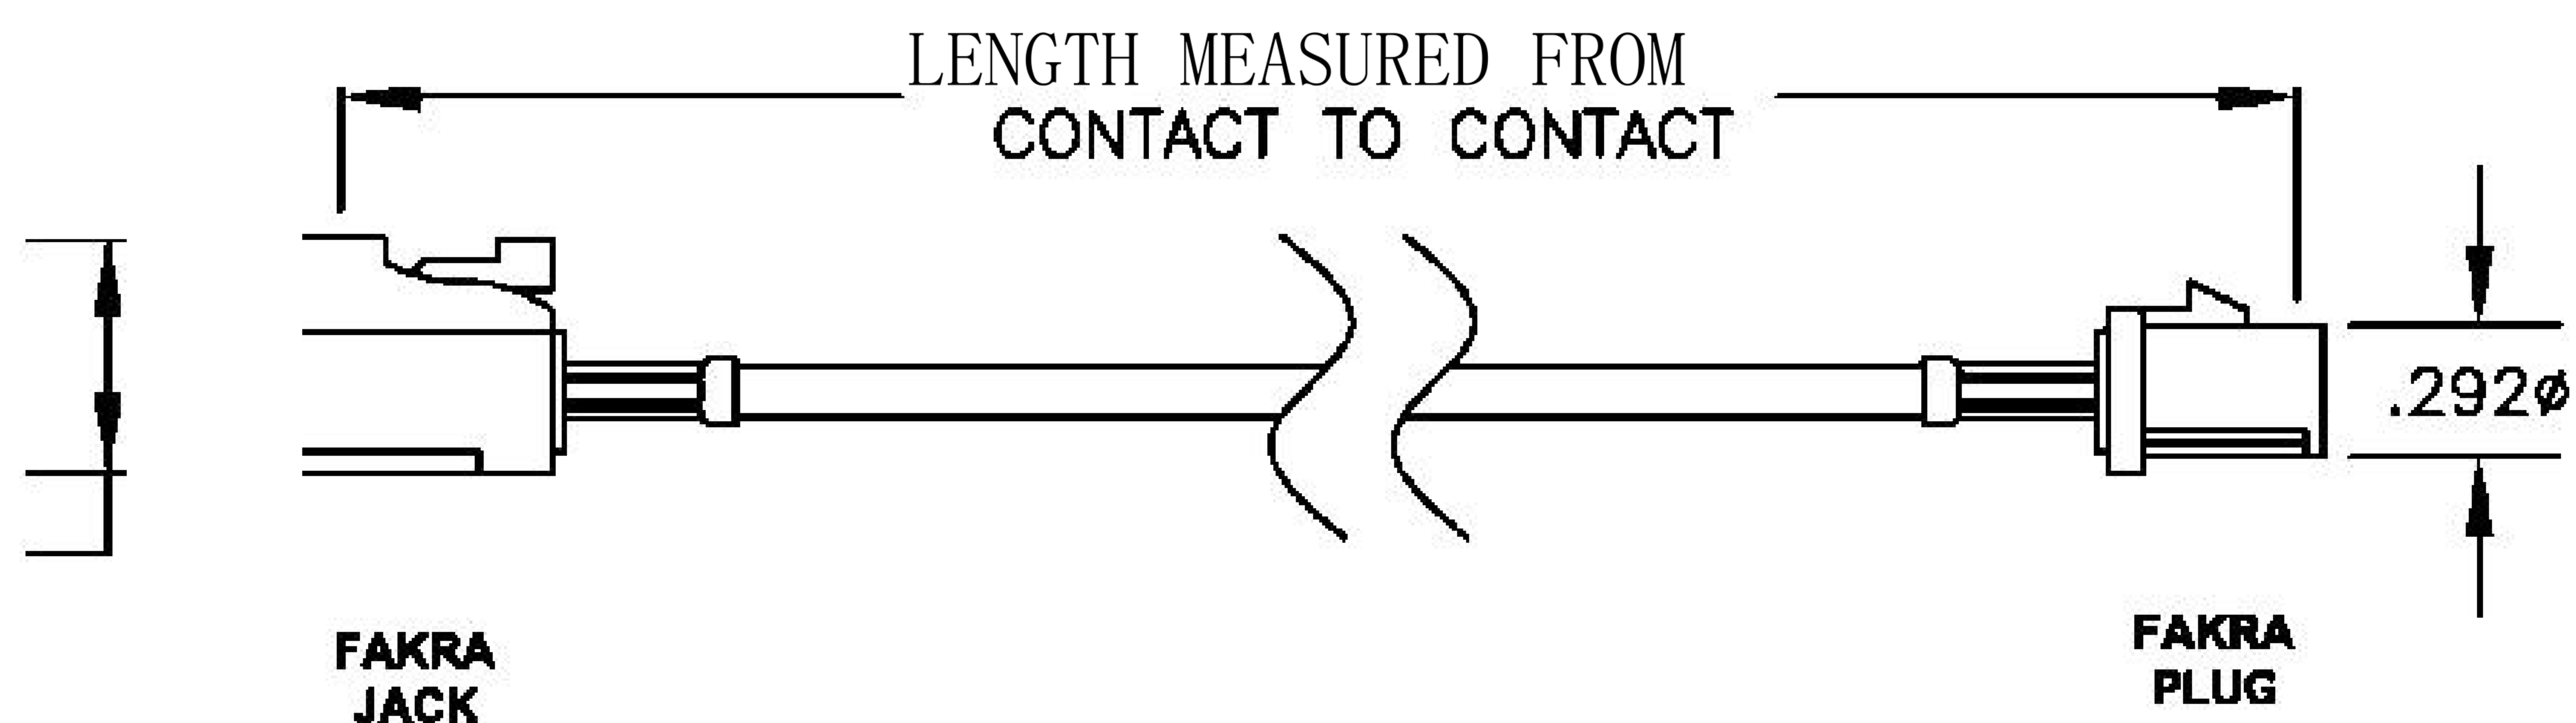

COMPONENTS	IMPEDANCE
FAKRAJACK	50 OHM
FAKRA PLUG	50 OHM
ET38414	50 OHM

Standard Lengths	
-12	12 ^H
-24	24"
-36	36"
■48	48 ^M
-60	60"
-XXX	Custom Length in Inches

Part Configurator				
1. Replace Y with code.				
2. Replace XX with length in inches.				
CODING	JACK	PLUG	COLOR	APPLICATION
A		0	BLACK	RADIO WITH PHANTOM SUPPLY
B	H		WHITE	RADIO WITHOUT PHANTOM SUPPLY
C	a	a	BLUE	GPS: TELEMATICS OR NAVIGATION
D	a	6	BORDEAUX	GSM: CELLULAR PHONE
H	H	a	VIOLET	GPS: TELEMATICS AND NAVIGATION
I	H	d	BEIGE	BLUETOOTH
K	B	a	CURRY	RADIO WITH IF OUTPUT (ANTENNA DIVERSITY)
Z	H	d	WATER BLUE	NEUTRAL CODING

DWG TITLE	ET22212	DES_	water-blue-fakra-plug-to-fakra-jack-cable-12-inch-length-using-rg316-c oax-0022209
-----------	---------	------	---

SIZE A | FSCM NO. 53919 | CAD FILE 073102 | SCALE N/A | 127

NOTES: