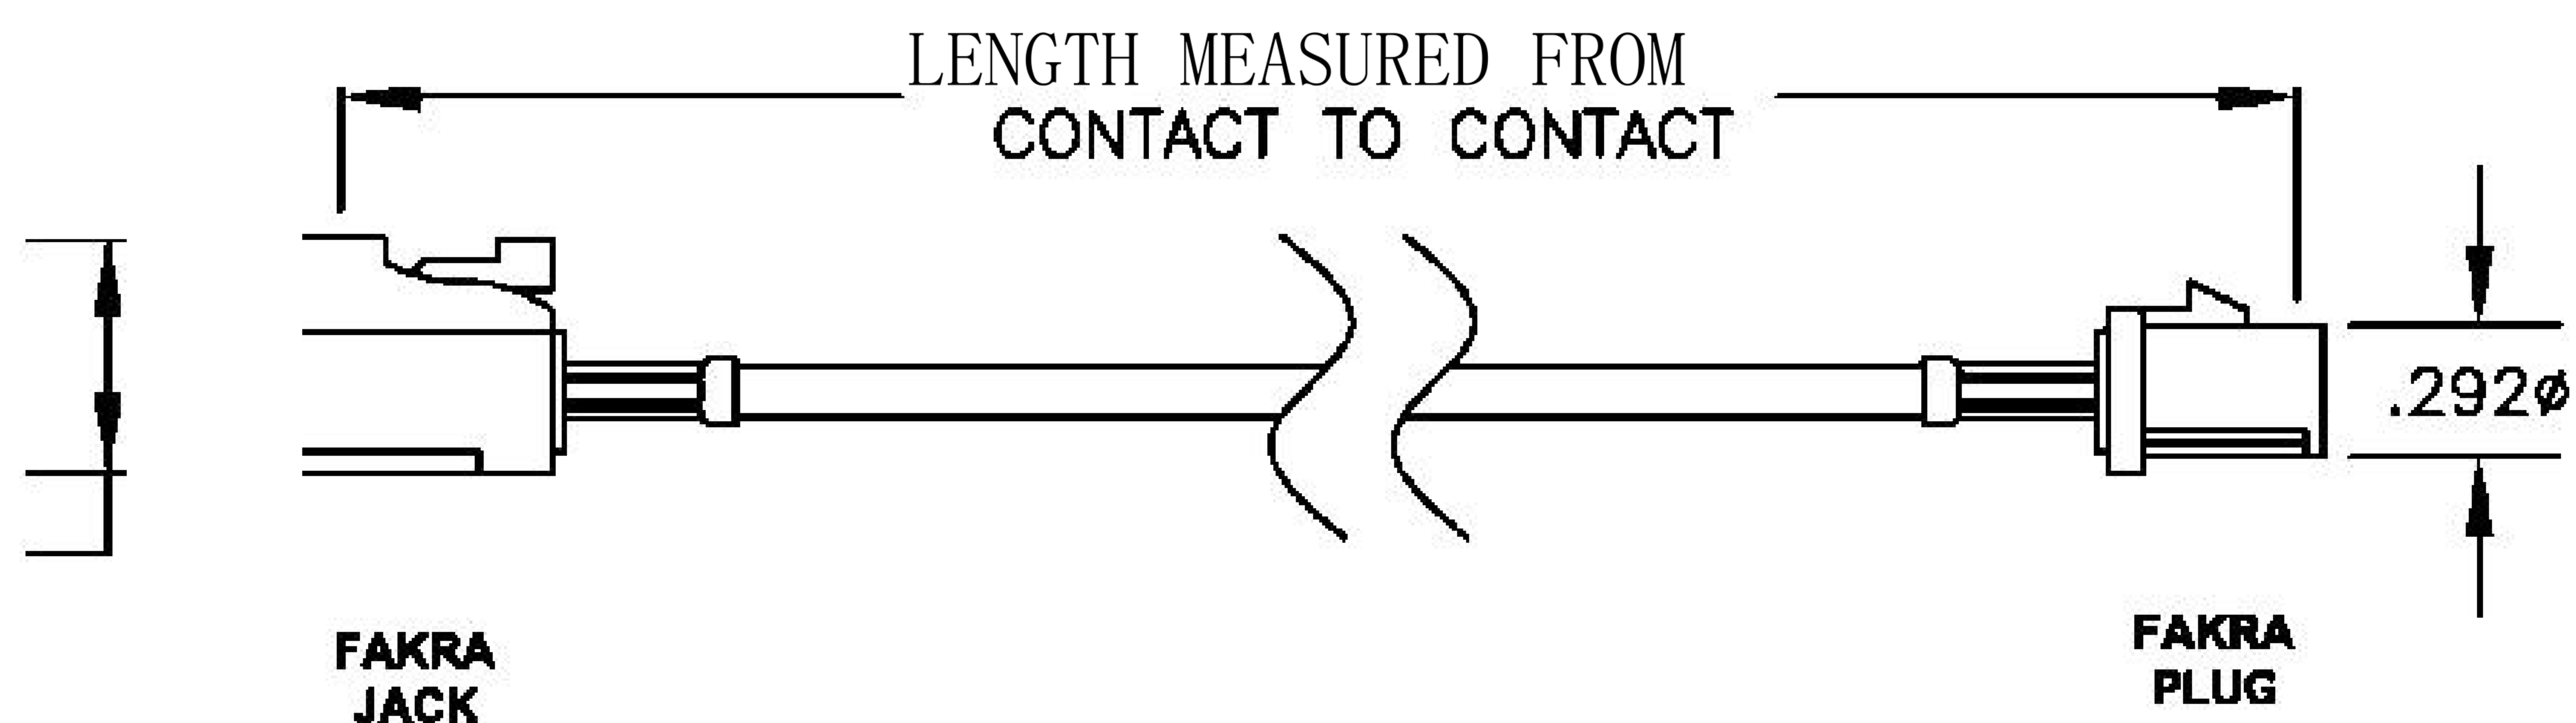

COMPONENTS	IMPEDANCE
FAKRA JACK	50 OHM
FAKRA PLUG	50 OHM
ET38414	50 OHM

Standard Lengths	
-12	12 ^H
-24	24"
-36	36"
■48	48 ^M
-60	60"
-XXX	Custom Length in Inches

Part Configurator				
1. Replace Y with code.				
2. Replace XX with length in inches.				
CODING	JACK	PLUG	COLOR	APPLICATION
A		0	BLACK	RADIO WITH PHANTOM SUPPLY
B	H		WHITE	RADIO WITHOUT PHANTOM SUPPLY
C	a	a	BLUE	GPS: TELEMATICS OR NAVIGATION
D	a	6	BORDEAUX	GSM: CELLULAR PHONE
H	H	a	VIOLET	GPS: TELEMATICS AND NAVIGATION
I	H	d	BEIGE	BLUETOOTH
K	B	a	CURRY	RADIO WITH IF OUTPUT (ANTENNA DIVERSITY)
Z	H	d	WATER BLUE	NEUTRAL CODING

DWG TITLE	ET22213	DES_	water-blue-fakra-plug-to-fakra-jack-cable-12-inch-length-using-rg316-c oax-0022209
-----------	---------	------	---

SIZE A | FSCM NO. 53919 | CAD FILE 073102 | SCALE N/A | 127

NOTES: