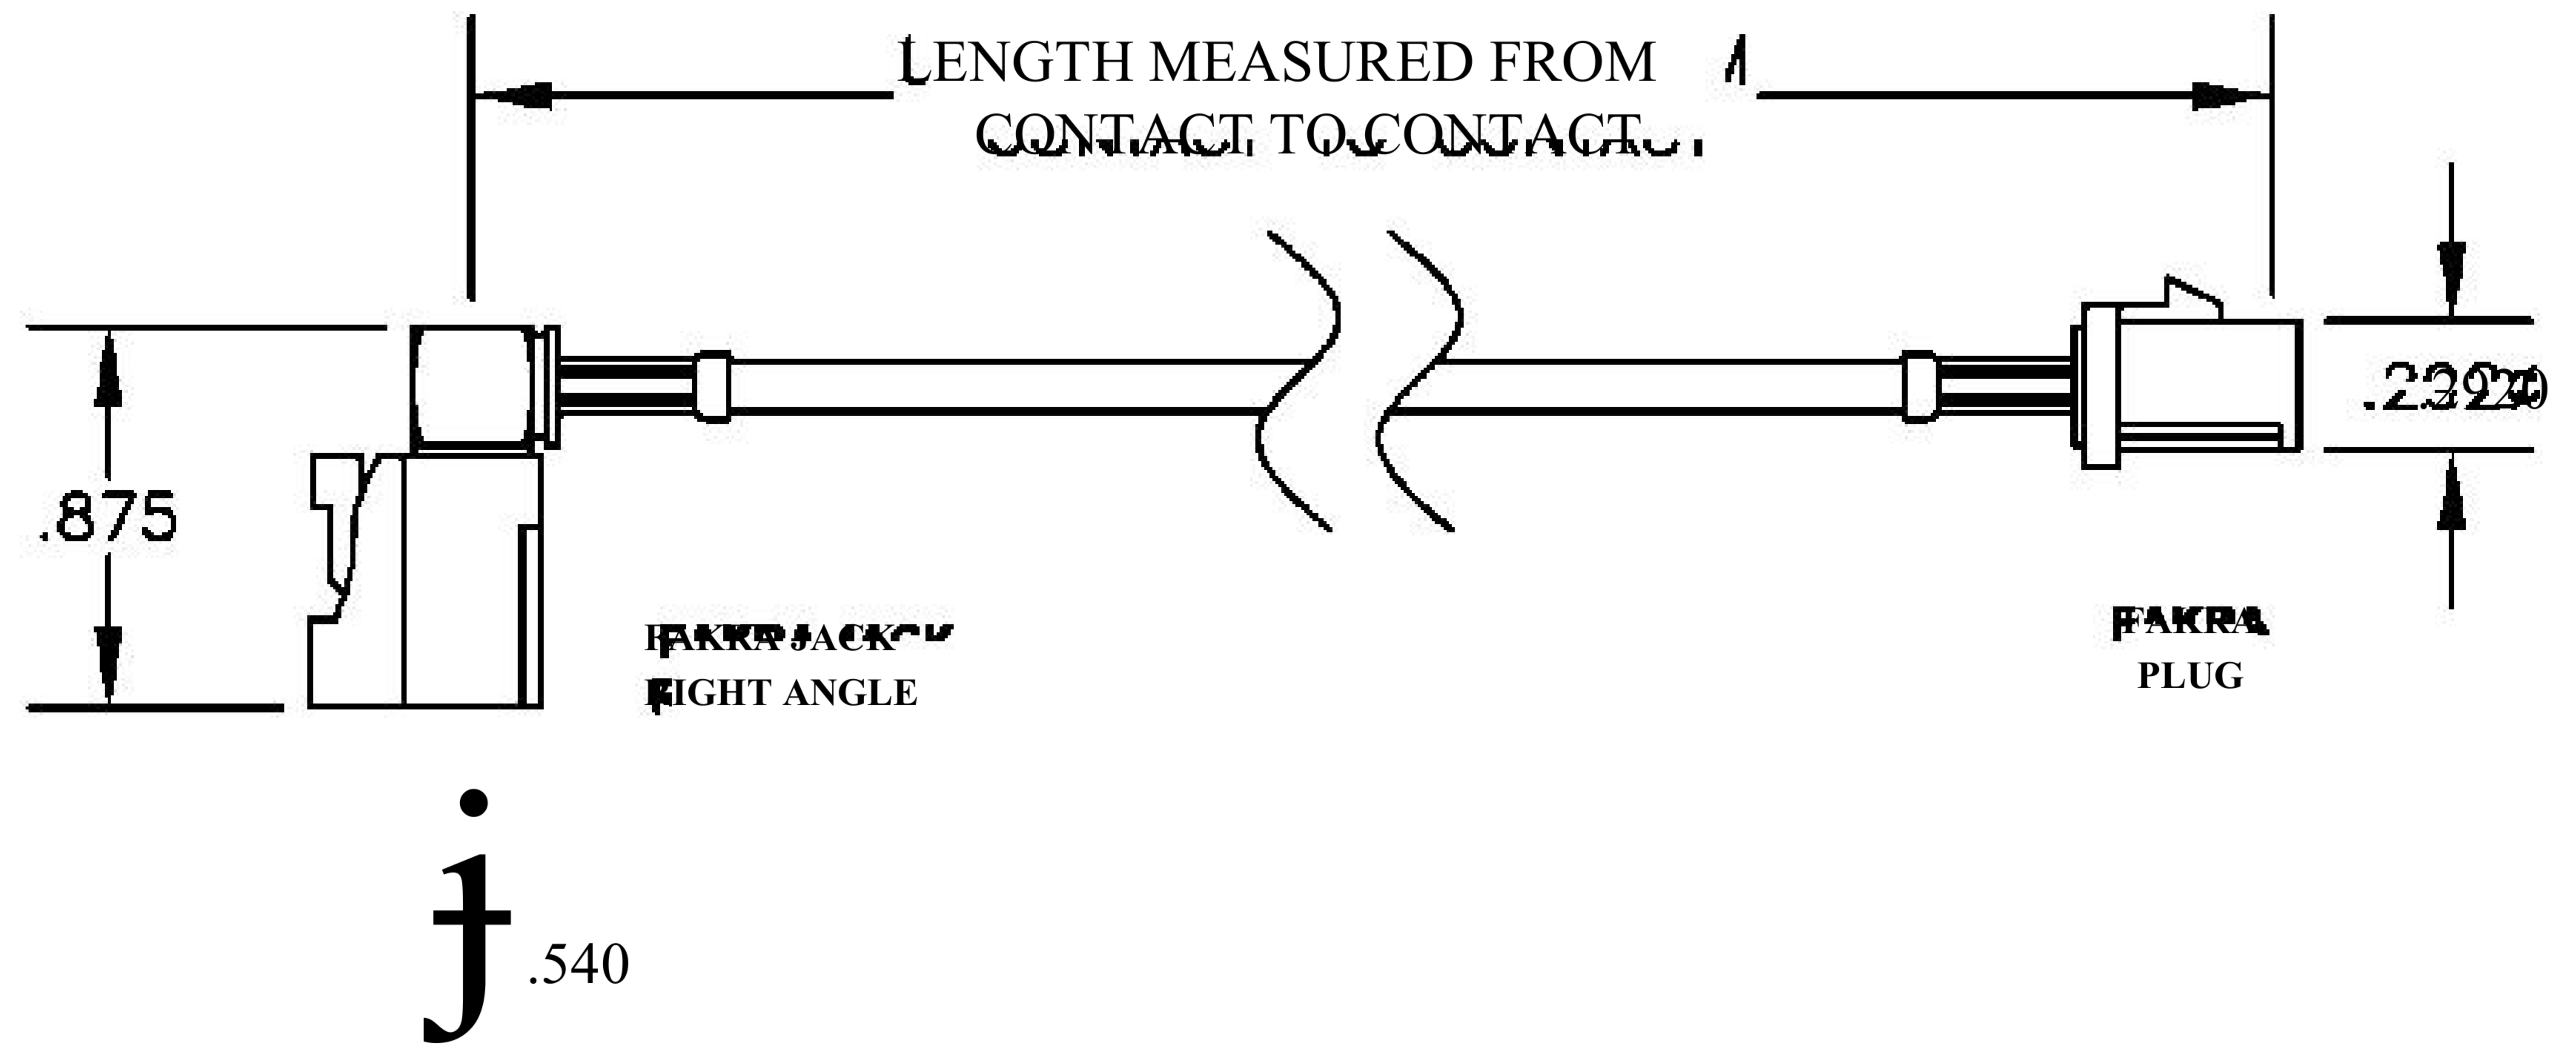

COMPONENTS	IMPEDANCE
FAKRA JACK RIGHT ANGLE	50 OHM
FAKRA PLUG	50 OHM
ET38414	50 OHM

Standard Lengths	
-12	12^H
-24	24"
-36	36"
■48	48^M
-60	60"
-XXX	Custom Length in Inches

Part Configurator

1. Replace Y with code.
2. Replace XX with length in inches.

CODING	JACK	PLUG	COLOR	APPLICATION
A			BLACK	RADIO WITH PHANTOM SUPPLY
B			WHITE	RADIO WITHOUT PHANTOM SUPPLY
C			BLUE	GPS: TELEMATICS OR NAVIGATION
D			BORDEAUX	GSM: CELLULAR PHONE
H			VIOLET	GPS: TELEMATICS AND NAVIGATION
I			BEIGE	BLUETOOTH
K			CURRY	RADIO WITH IF OUTPUT (ANTENNA DIVERSITY)
Z			WATER BLUE	NEUTRAL CODING

8th Floor, Building 1, Yongfu Science and Technology Center Industrial Park, Nanzha District 5, Humen, 523900, Dongguan, Guangdong, China.

Website: www.ebeestock.com

Email: sales@ebeestock.com

COAXIAL & FIBER OPTICS

DWG TITLE	ET22221	DES_	blue-fakra-plug-to-fakra-jack-right-angle-cable-12-inch-length-using-r g316-coax-0022219
SIZE A | FSCM NO. 53919 | CAD FILE 073102 | SCALE N/A |		| 127	

NOTES:

1. UNLESS OTHERWISE SPECIFIED ALL DIMENSIONS ARE NOMINAL.
2. ALL SPECIFICATIONS ARE SUBJECT TO CHANGE WITHOUT NOTICE AT ANY TIME.