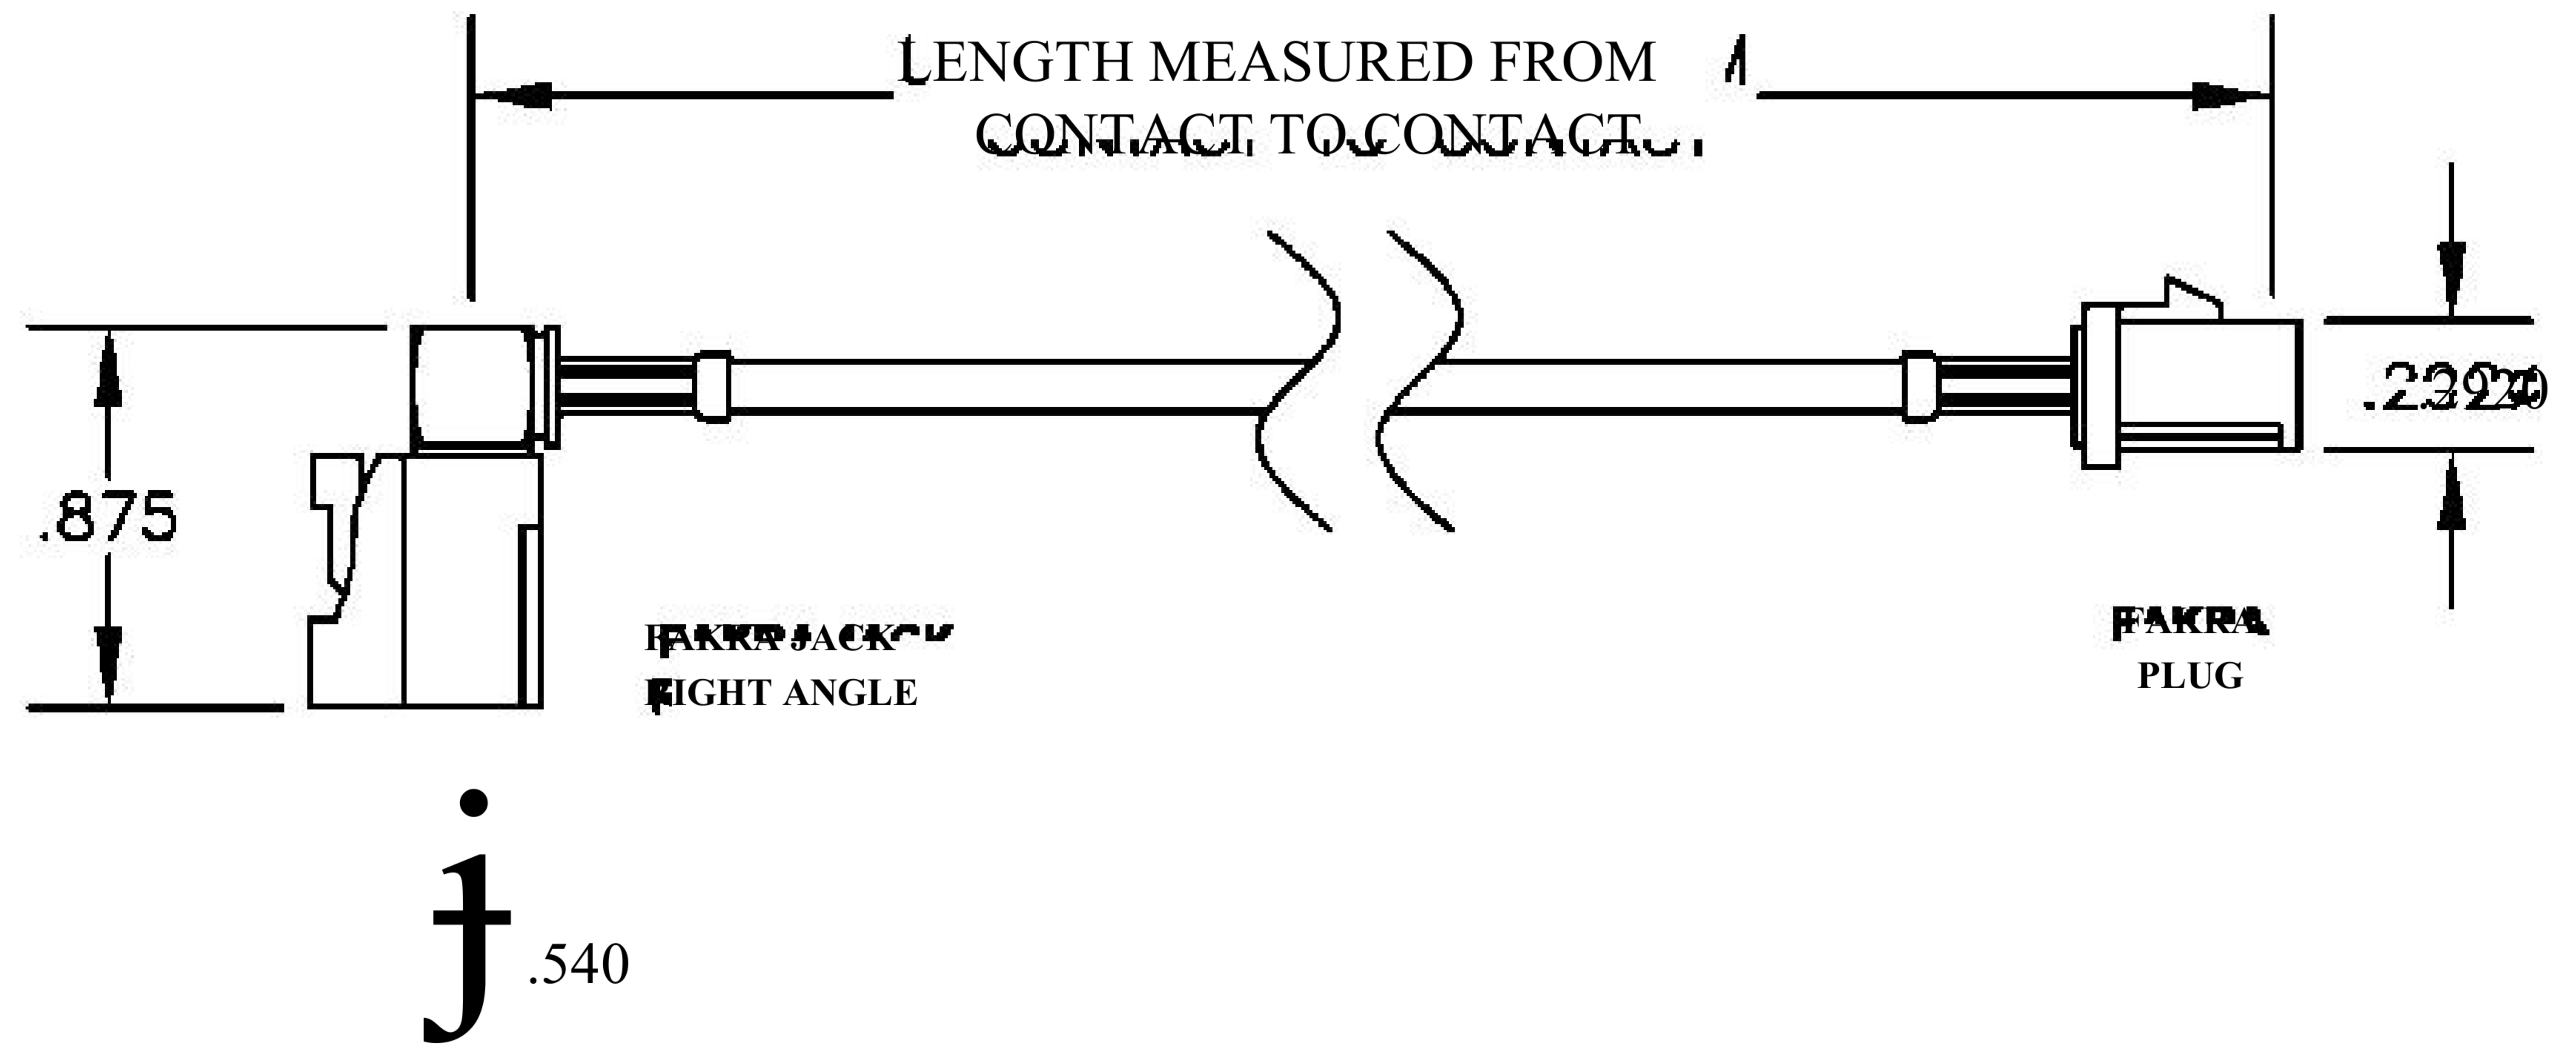

COMPONENTS	IMPEDANCE
FAKRA JACK RIGHT ANGLE	50 OHM
FAKRA PLUG	50 OHM
ET38414	50 OHM

Standard Lengths	
-12	12^H
-24	24"
-36	36"
■48	48^M
-60	60"
-XXX	Custom Length in Inches

Part Configurator

1. Replace Y with code.
2. Replace XX with length in inches.

CODING	JACK	PLUG	COLOR	APPLICATION
A			BLACK	RADIO WITH PHANTOM SUPPLY
B			WHITE	RADIO WITHOUT PHANTOM SUPPLY
C			BLUE	GPS: TELEMATICS OR NAVIGATION
D			BORDEAUX	GSM: CELLULAR PHONE
H			VIOLET	GPS: TELEMATICS AND NAVIGATION
I			BEIGE	BLUETOOTH
K			CURRY	RADIO WITH IF OUTPUT (ANTENNA DIVERSITY)
Z			WATER BLUE	NEUTRAL CODING

8th Floor, Building 1, Yongfu Science and Technology Center Industrial Park, Nanzha District 5, Humen, 523900, Dongguan, Guangdong, China.

Website: www.ebeestock.com

Email: sales@ebeestock.com

COAXIAL & FIBER OPTICS

DWG TITLE	ET22239	DES_	curry-fakra-plug-to-fakra-jack-right-angle-cable-12-inch-length-using-rg316-coax-0022239
SIZE A | FSCM NO. 53919 | CAD FILE 073102 | SCALE N/A |		| 127	

NOTES:

1. UNLESS OTHERWISE SPECIFIED ALL DIMENSIONS ARE NOMINAL.
2. ALL SPECIFICATIONS ARE SUBJECT TO CHANGE WITHOUT NOTICE AT ANY TIME.