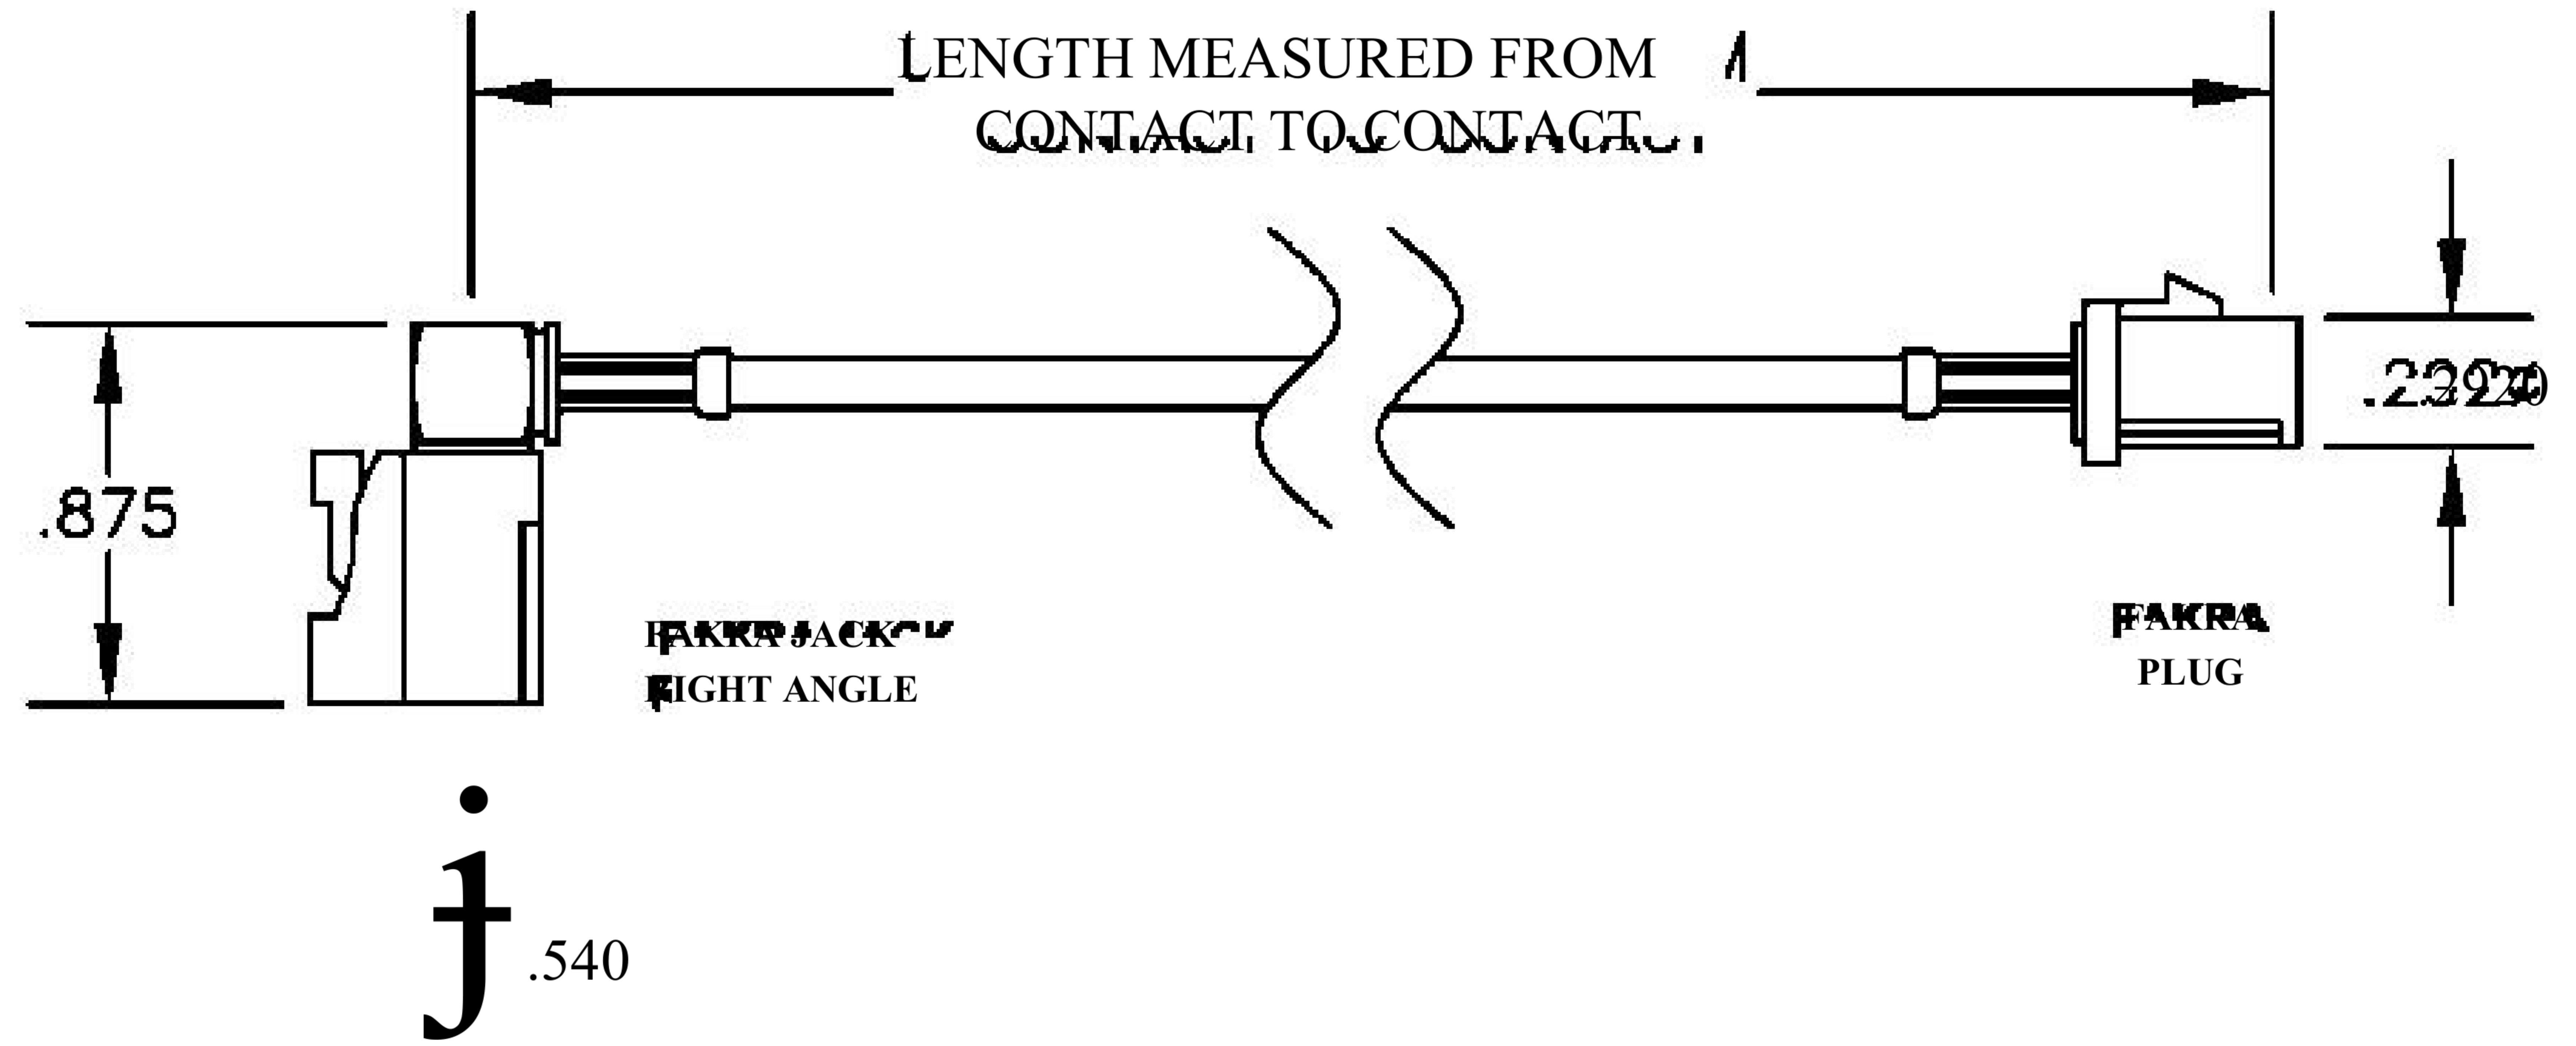

COMPONENTS	IMPEDANCE
FAKRA JACK RIGHT ANGLE	50 OHM
FAKRA PLUG	50 OHM
ET38414	50 OHM

Standard Lengths	
-12	12^H
-24	24"
-36	36"
■48	48^M
-60	60"
-XXX	Custom Length in Inches

Part Configurator

1. Replace Y with code.
2. Replace XX with length in inches.

CODING	JACK	PLUG	COLOR	APPLICATION
A			BLACK	RADIO WITH PHANTOM SUPPLY
B			WHITE	RADIO WITHOUT PHANTOM SUPPLY
C			BLUE	GPS: TELEMATICS OR NAVIGATION
D			BORDEAUX	GSM: CELLULAR PHONE
H			VIOLET	GPS: TELEMATICS AND NAVIGATION
I			BEIGE	BLUETOOTH
K			CURRY	RADIO WITH IF OUTPUT (ANTENNA DIVERSITY)
Z			WATER BLUE	NEUTRAL CODING

8th Floor, Building 1, Yongfu Science and Technology Center Industrial Park, Nanzha District 5, Humen, 523900, Dongguan, Guangdong, China.

Website: www.ebeestock.com

Email: sales@ebeestock.com

COAXIAL & FIBER OPTICS

DWG TITLE	ET22243	DES_	curry-fakra-plug-to-fakra-jack-right-angle-cable-12-inch-length-using-rg316-coax-0022239
SIZE A | FSCM NO. 53919 | CAD FILE 073102 | SCALE N/A |		| 127	

NOTES:

1. UNLESS OTHERWISE SPECIFIED ALL DIMENSIONS ARE NOMINAL.
2. ALL SPECIFICATIONS ARE SUBJECT TO CHANGE WITHOUT NOTICE AT ANY TIME.