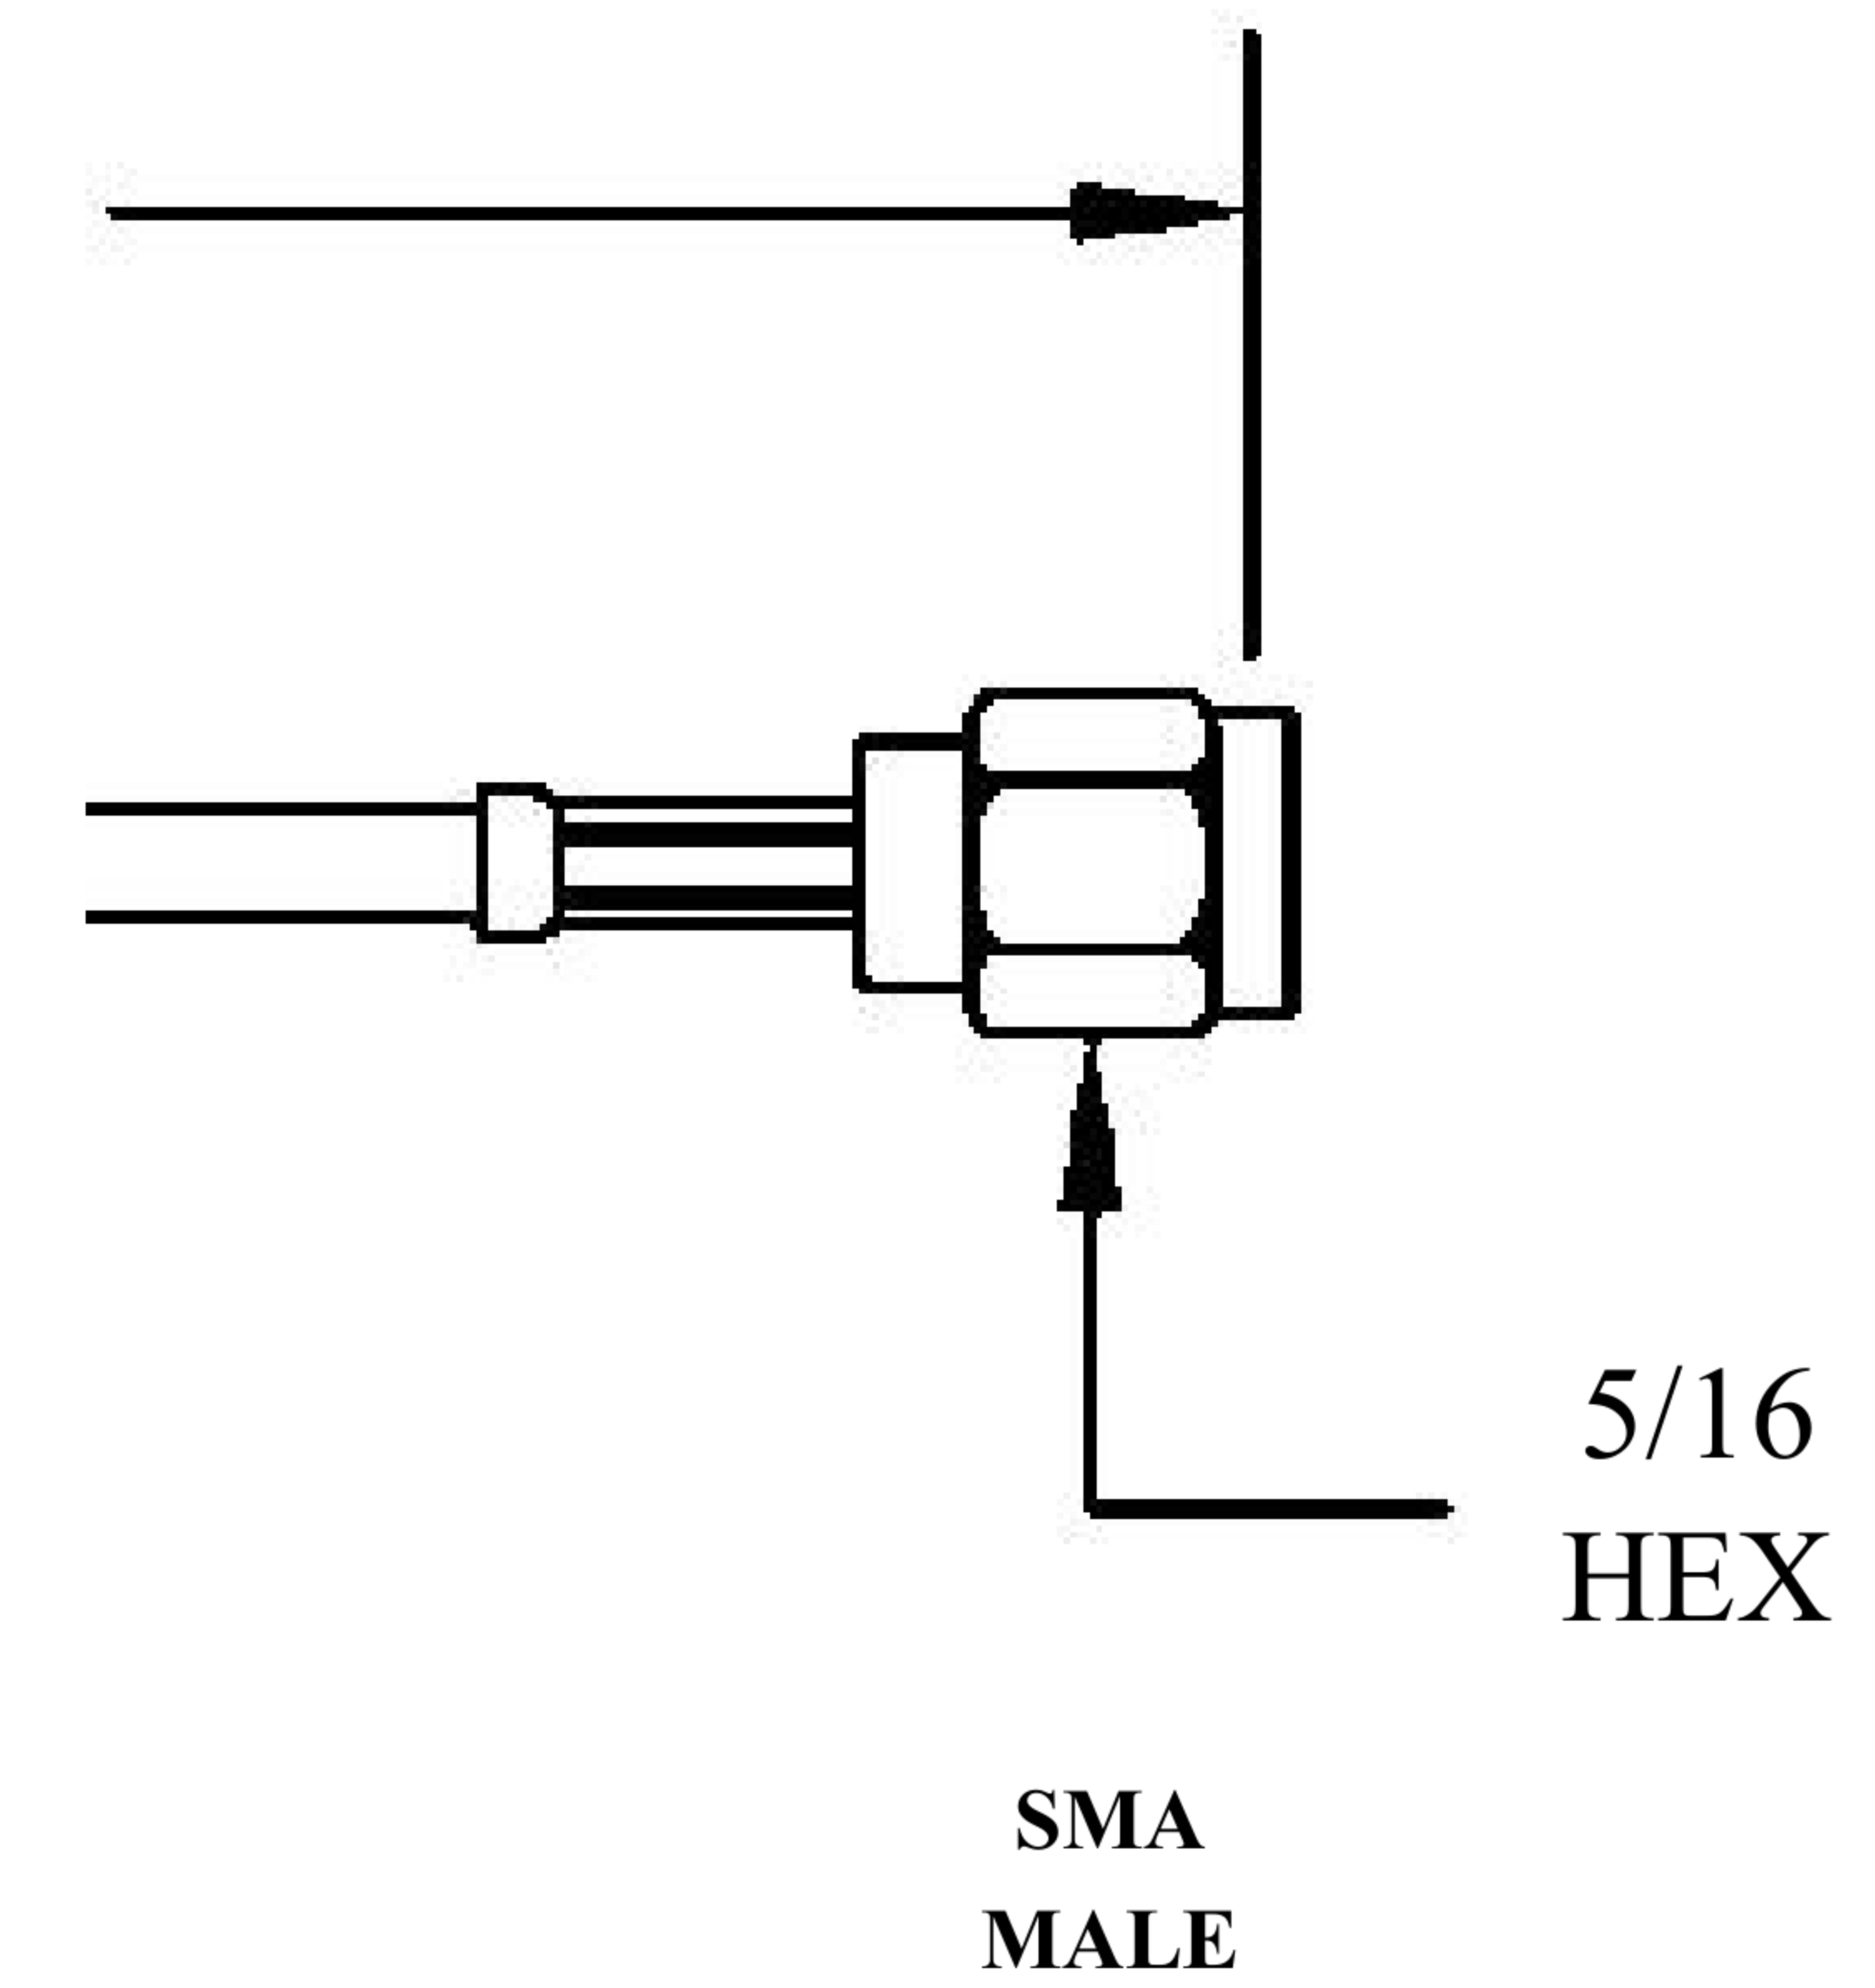

COMPONENTS	IMPEDANCE
FAKRA PLUG	50 OHM
SMA MALE	50 OHM
ET-ET38392	50 OHM

Standard Lengths	
-12	12"
-24	24"
-36	36"
-48	48"
-60	60"
-XXX	Custom Length in Inches

Part Configurator			
1. Replace Y with code.			
2. Replace XX with length in inches.			
CODING	PLUG	COLOR	APPLICATION
A	6	BLACK	RADIO WITH PHANTOM SUPPLY
B	7	WHITE	RADIO WITHOUT PHANTOM SUPPLY
C	2	BLUE	GPS: TELEMATICS OR NAVIGATION
D	2	BORDEAUX	GSM: CELLULAR PHONE
H	2	VIOLET	GPS: TELEMATICS AND NAVIGATION
I	2	BEIGE	BLUETOOTH
K	2	CURRY	RADIO WITH IF OUTPUT (ANTENNA DIVERSITY)
Z	d	WATER BLUE	NEUTRAL CODING

FAKRA PLUG

LENGTH MEASURED FROM CONTACT TO CONTACT

8th Floor, Building 1, Yongfu Science and Technology Center Industrial Park, Nanzha District 5, Humen, 523900, Dongguan, Guangdong, China.

Website: www.ebeestock.com

Email: sales@ebeestock.com

COAXIAL & FIBER OPTICS

DWG TITLE	ET22335	DES_	sma-male-to-blue-fakra-plug-cable-12-inch-length-using-rg174-coax-0022335
-----------	---------	------	---

SIZE A | FSCM NO. 53919 | CAD FILE 073102 | SCALE N/A | 127