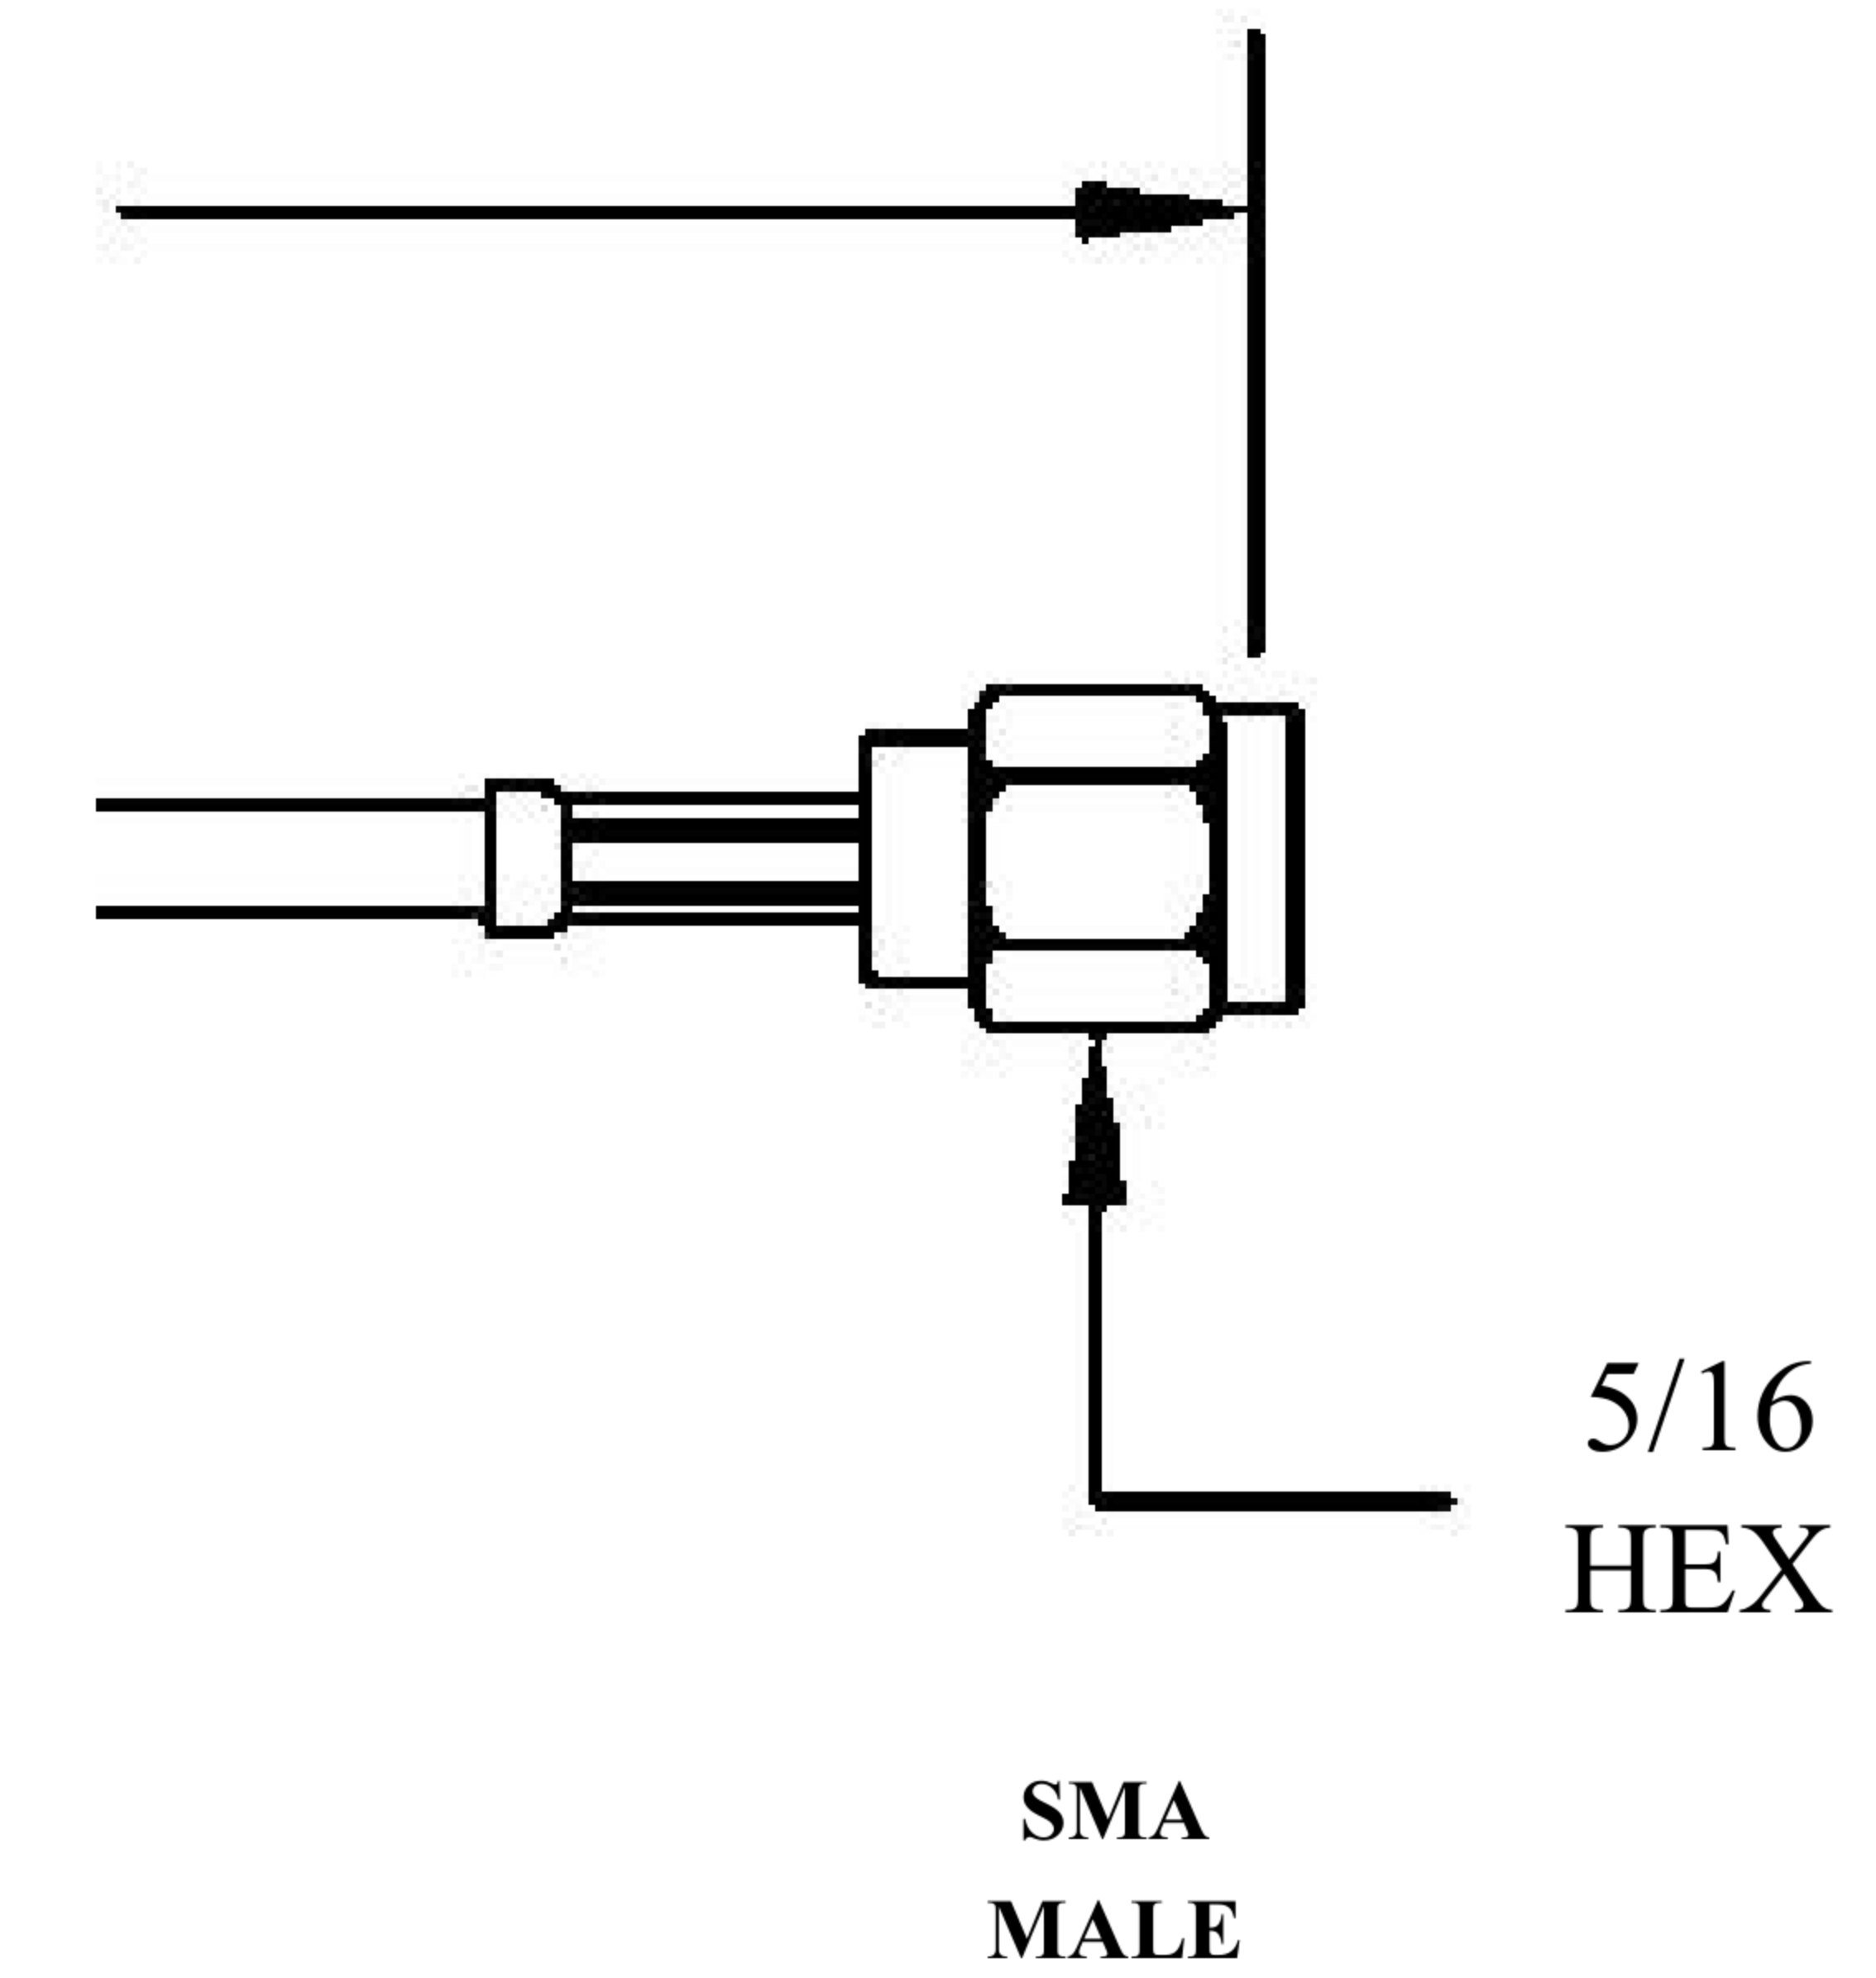

COMPONENTS	IMPEDANCE
FAKRA PLUG	50 OHM
SMA MALE	50 OHM
ET-ET38392	50 OHM

Standard Lengths	
-12	12"
-24	24"
-36	36"
-48	48"
-60	60"
-XXX	Custom Length in Inches

Part Configurator			
1. Replace Y with code.			
2. Replace XX with length in inches.			
CODING	PLUG	COLOR	APPLICATION
A	6	BLACK	RADIO WITH PHANTOM SUPPLY
B	7	WHITE	RADIO WITHOUT PHANTOM SUPPLY
C	2	BLUE	GPS: TELEMATICS OR NAVIGATION
D	2	BORDEAUX	GSM: CELLULAR PHONE
H	2	VIOLET	GPS: TELEMATICS AND NAVIGATION
I	2	BEIGE	BLUETOOTH
K	2	CURRY	RADIO WITH IF OUTPUT (ANTENNA DIVERSITY)
Z	d	WATER BLUE	NEUTRAL CODING

FAKRA PLUG

LENGTH MEASURED FROM CONTACT TO CONTACT

8th Floor, Building 1, Yongfu Science and Technology Center Industrial Park, Nanzha District 5, Humen, 523900, Dongguan, Guangdong, China.

Website: [www.ebeestock.com](http://www.ebeestock.com)

Email: [sales@ebeestock.com](mailto:sales@ebeestock.com)

COAXIAL & FIBER OPTICS

DWG TITLE	ET22336	DES_	sma-male-to-blue-fakra-plug-cable-12-inch-length-using-rg174-coax-0022335
-----------	---------	------	---

SIZE A | FSCM NO. 53919 | CAD FILE 073102 | SCALE N/A | 127

NOTES:

- UNLESS OTHERWISE SPECIFIED ALL DIMENSIONS ARE NOMINAL.
- ALL SPECIFICATIONS ARE SUBJECT TO CHANGE WITHOUT NOTICE AT ANY TIME.