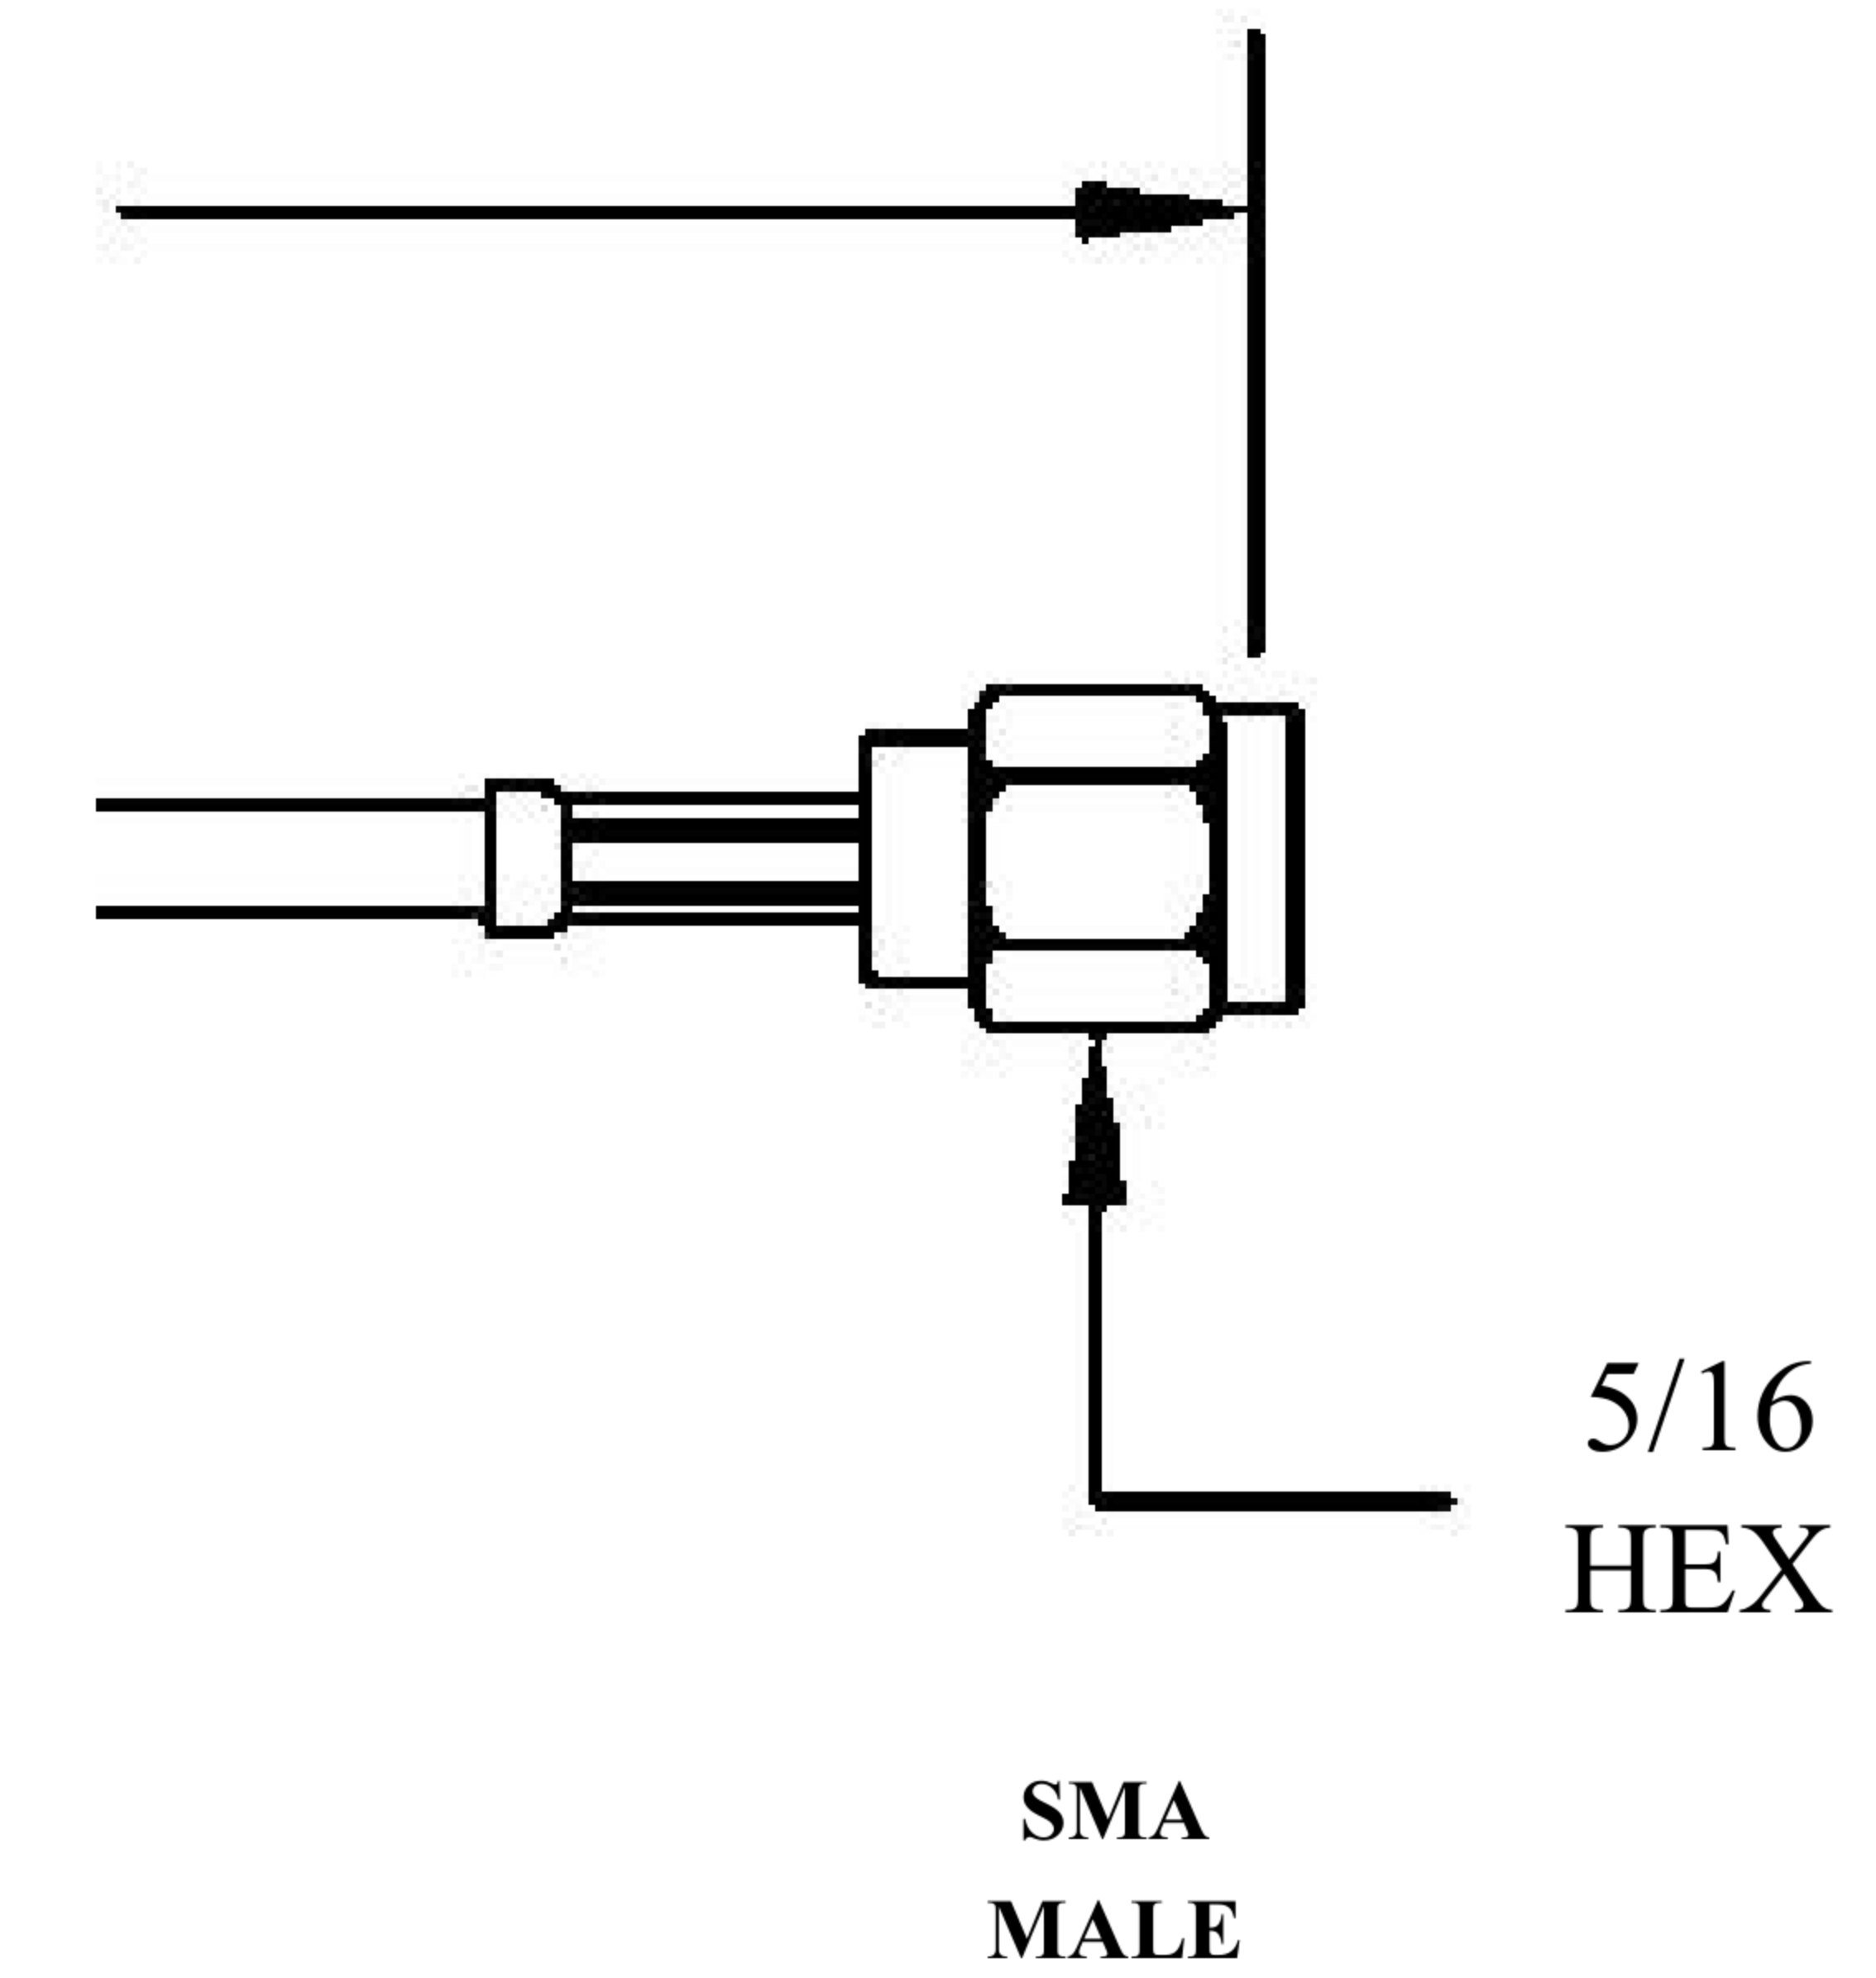

COMPONENTS	IMPEDANCE
FAKRA PLUG	50 OHM
SMA MALE	50 OHM
ET-ET38392	50 OHM

Standard Lengths	
-12	12"
-24	24"
-36	36"
-48	48"
-60	60"
-XXX	Custom Length in Inches

Part Configurator			
1. Replace Y with code.			
2. Replace XX with length in inches.			
CODING	PLUG	COLOR	APPLICATION
A	6	BLACK	RADIO WITH PHANTOM SUPPLY
B	7	WHITE	RADIO WITHOUT PHANTOM SUPPLY
C	2	BLUE	GPS: TELEMATICS OR NAVIGATION
D	2	BORDEAUX	GSM: CELLULAR PHONE
H	2	VIOLET	GPS: TELEMATICS AND NAVIGATION
I	2	BEIGE	BLUETOOTH
K	2	CURRY	RADIO WITH IF OUTPUT (ANTENNA DIVERSITY)
Z	d	WATER BLUE	NEUTRAL CODING

FAKRA PLUG

LENGTH MEASURED FROM CONTACT TO CONTACT

8th Floor, Building 1, Yongfu Science and Technology Center Industrial Park, Nanzha District 5, Humen, 523900, Dongguan, Guangdong, China.

Website: [www.ebeestock.com](http://www.ebeestock.com)

Email: [sales@ebeestock.com](mailto:sales@ebeestock.com)

COAXIAL & FIBER OPTICS

DWG TITLE	ET22337	DES_	sma-male-to-blue-fakra-plug-cable-12-inch-length-using-rg174-coax-0022335
SIZE A   FSCM NO. 53919   CAD FILE 073102   SCALE N/A		127	