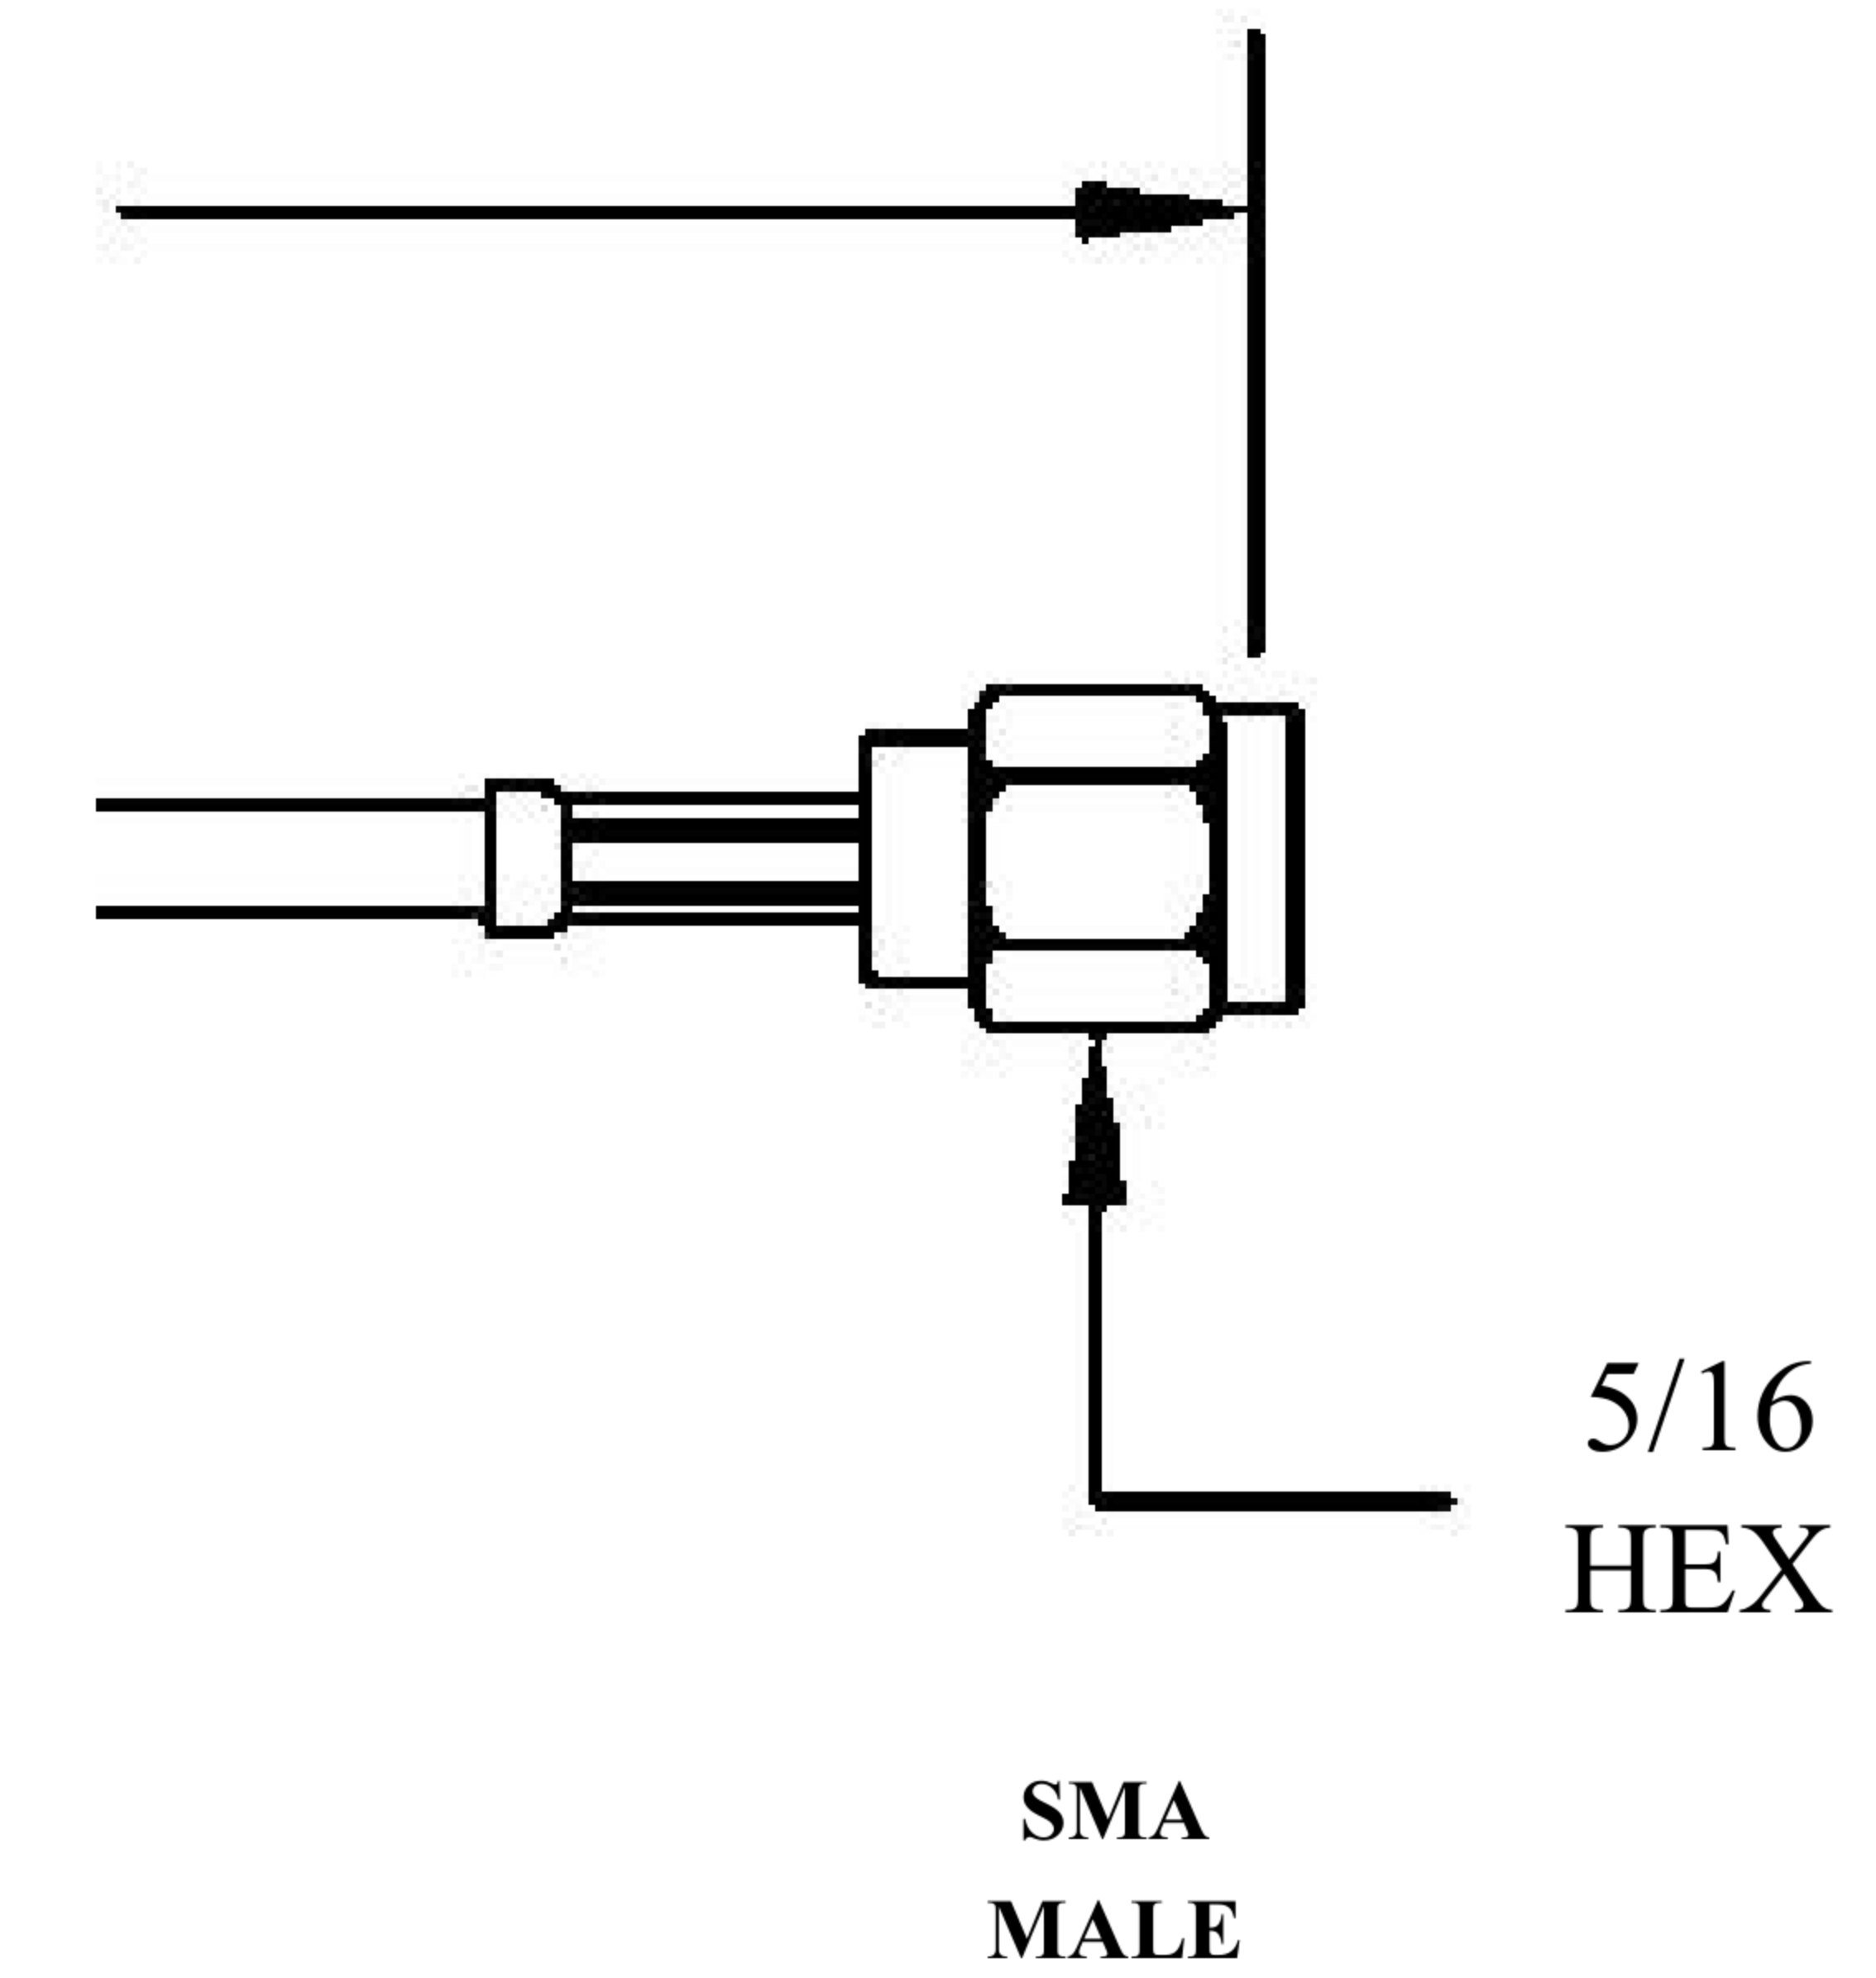

COMPONENTS	IMPEDANCE
FAKRA PLUG	50 OHM
SMA MALE	50 OHM
ET-ET38392	50 OHM

Standard Lengths	
-12	12"
-24	24"
-36	36"
-48	48"
-60	60"
-XXX	Custom Length in Inches

Part Configurator			
1. Replace Y with code.			
2. Replace XX with length in inches.			
CODING	PLUG	COLOR	APPLICATION
A	6	BLACK	RADIO WITH PHANTOM SUPPLY
B	7	WHITE	RADIO WITHOUT PHANTOM SUPPLY
C	2	BLUE	GPS: TELEMATICS OR NAVIGATION
D	2	BORDEAUX	GSM: CELLULAR PHONE
H	2	VIOLET	GPS: TELEMATICS AND NAVIGATION
I	2	BEIGE	BLUETOOTH
K	2	CURRY	RADIO WITH IF OUTPUT (ANTENNA DIVERSITY)
Z	d	WATER BLUE	NEUTRAL CODING

FAKRA PLUG

LENGTH MEASURED FROM CONTACT TO CONTACT

8th Floor, Building 1, Yongfu Science and Technology Center Industrial Park, Nanzha District 5, Humen, 523900, Dongguan, Guangdong, China.

Website: www.ebeestock.com

Email: sales@ebeestock.com

COAXIAL & FIBER OPTICS

DWG TITLE	ET22338	DES_	sma-male-to-blue-fakra-plug-cable-12-inch-length-using-rg174-coax-0022335
SIZE A FSCM NO. 53919 CAD FILE 073102 SCALE N/A			127

NOTES: