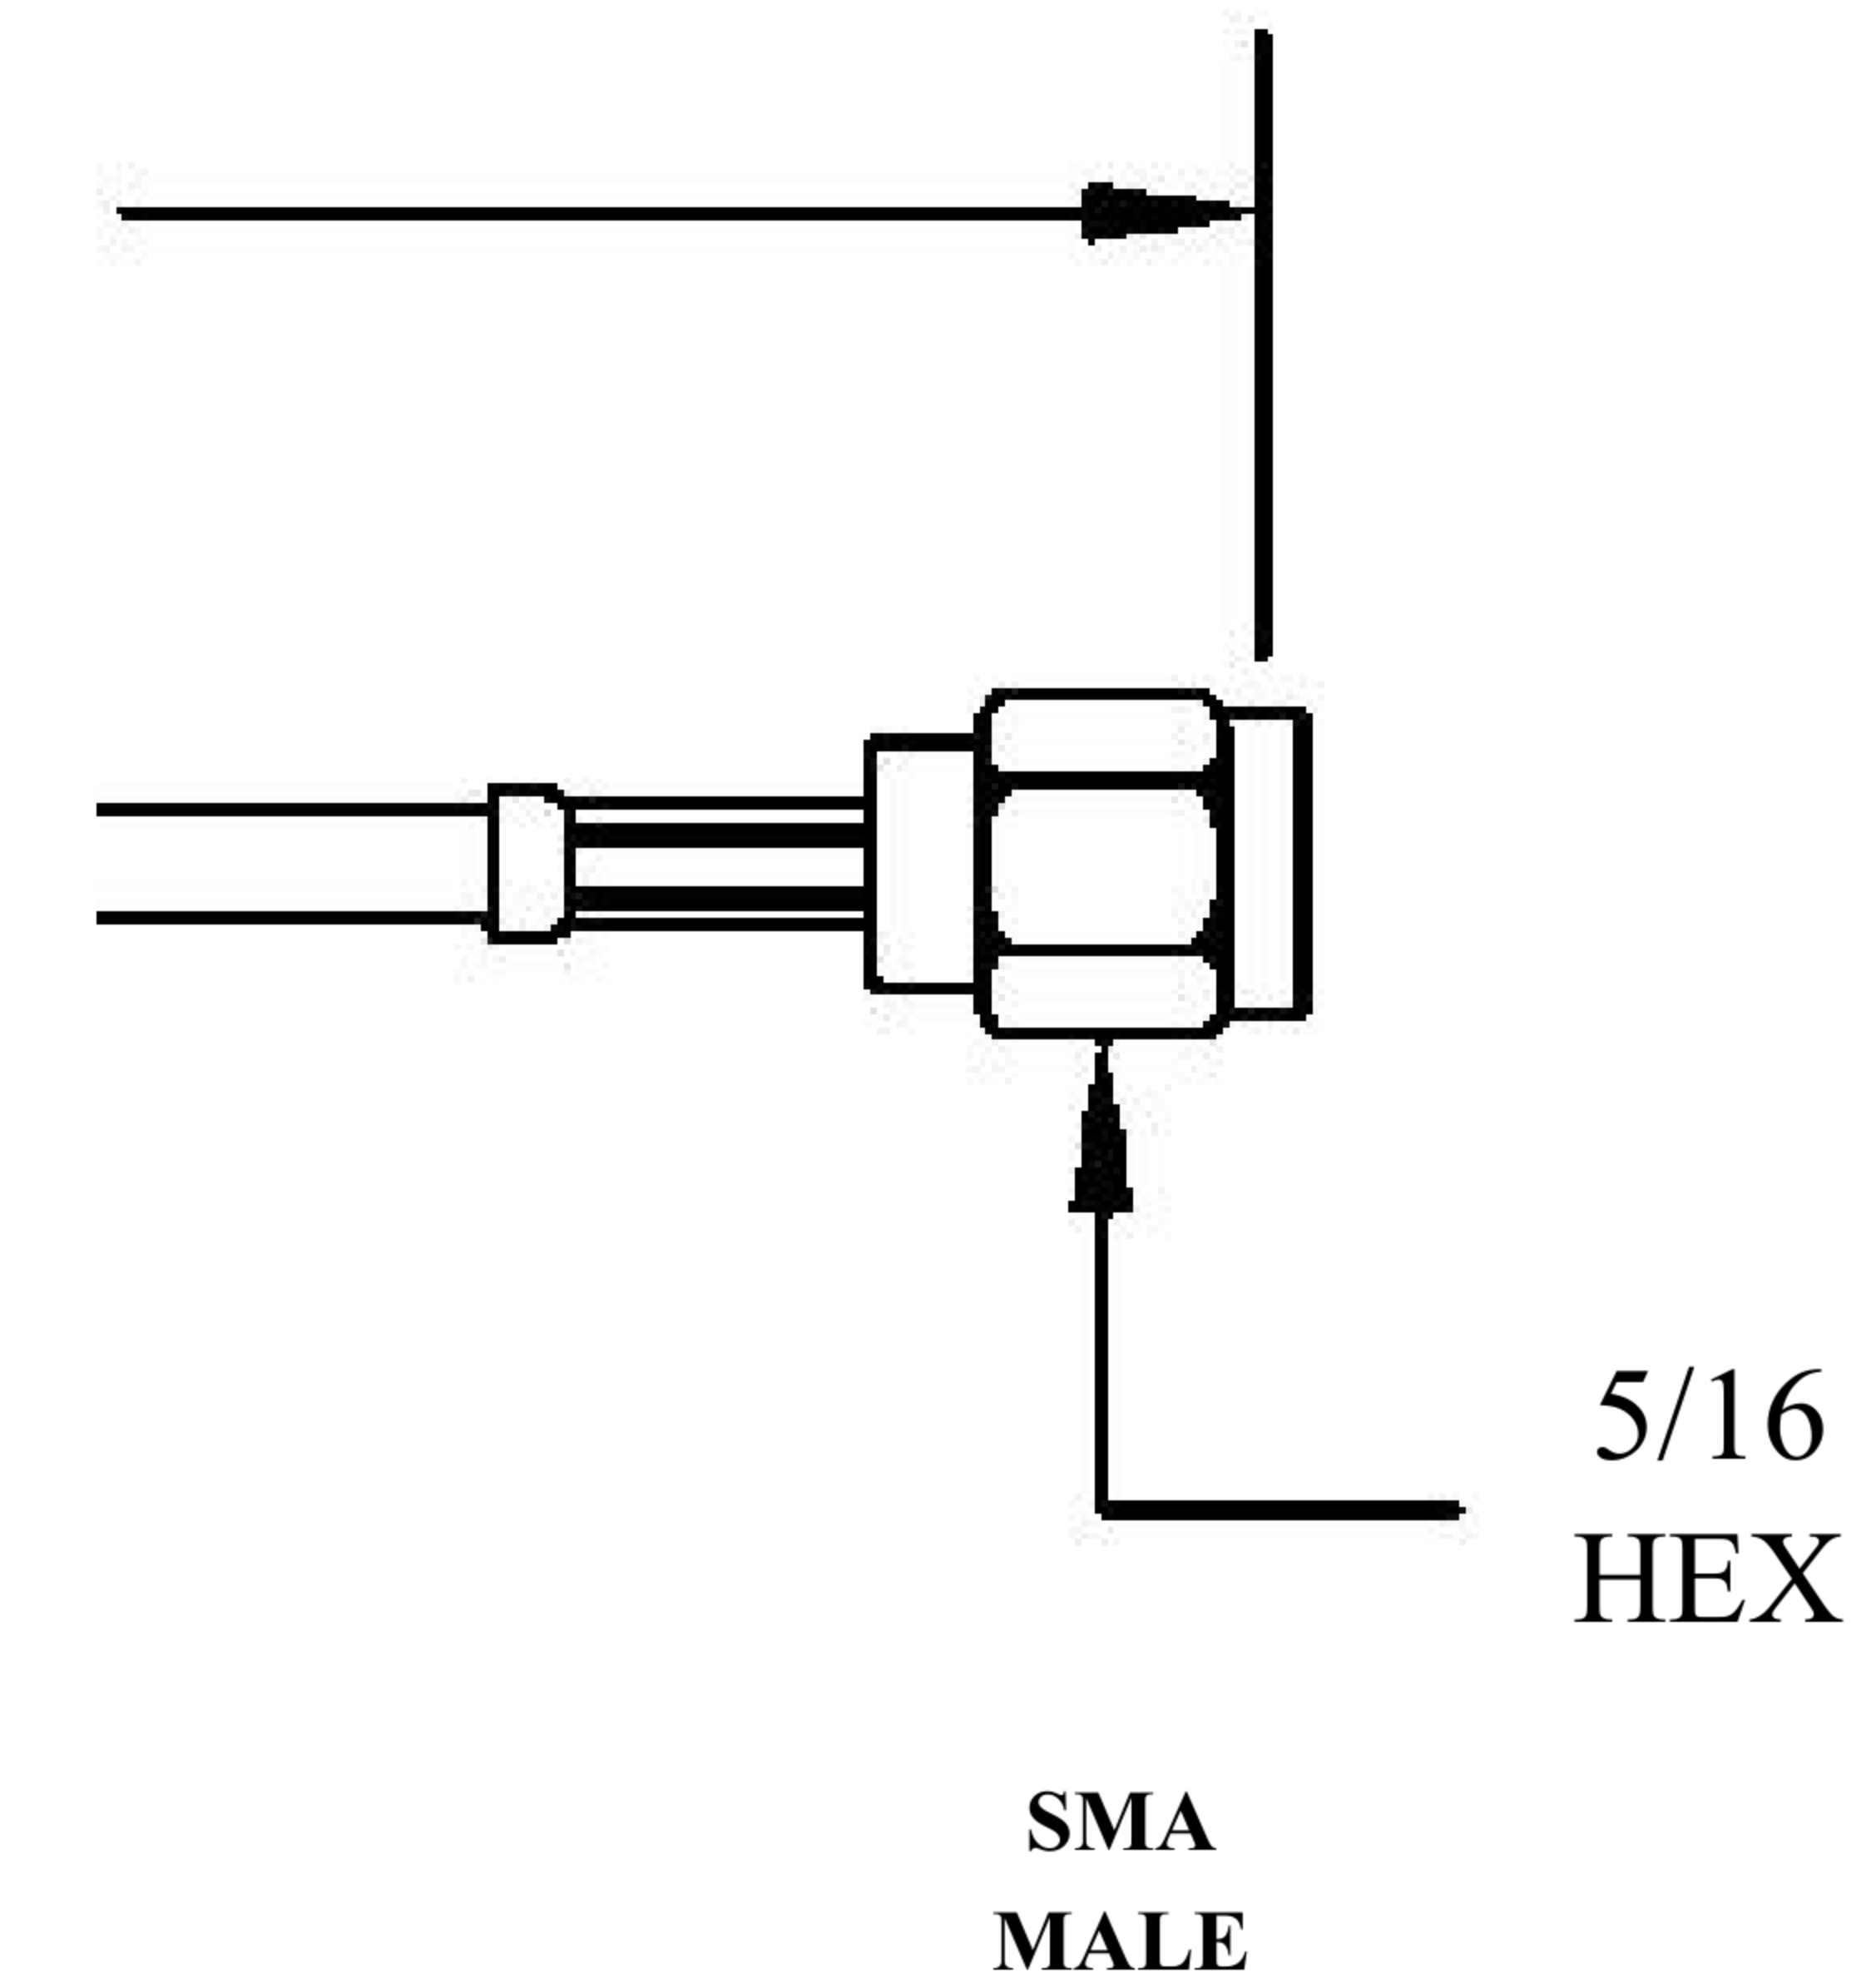

COMPONENTS	IMPEDANCE
FAKRA PLUG	50 OHM
SMA MALE	50 OHM
ET-ET38392	50 OHM

Standard Lengths	
-12	12"
-24	24"
-36	36"
-48	48"
-60	60"
-XXX	Custom Length in Inches

Part Configurator			
1. Replace Y with code.			
2. Replace XX with length in inches.			
CODING	PLUG	COLOR	APPLICATION
A	6	BLACK	RADIO WITH PHANTOM SUPPLY
B	7	WHITE	RADIO WITHOUT PHANTOM SUPPLY
C	2	BLUE	GPS: TELEMATICS OR NAVIGATION
D	2	BORDEAUX	GSM: CELLULAR PHONE
H	2	VIOLET	GPS: TELEMATICS AND NAVIGATION
I	2	BEIGE	BLUETOOTH
K	2	CURRY	RADIO WITH IF OUTPUT (ANTENNA DIVERSITY)
Z	d	WATER BLUE	NEUTRAL CODING

FAKRA PLUG

LENGTH MEASURED FROM CONTACT TO CONTACT

8th Floor, Building 1, Yongfu Science and Technology Center Industrial Park, Nanzha District 5, Humen, 523900, Dongguan, Guangdong, China.

Website: www.ebeestock.com

Email: sales@ebeestock.com

COAXIAL & FIBER OPTICS

DWG TITLE	ET22339	DES_	sma-male-to-blue-fakra-plug-cable-12-inch-length-using-rg174-coax-0022335
SIZE A FSCM NO. 53919 CAD FILE 073102 SCALE N/A			127

NOTES: