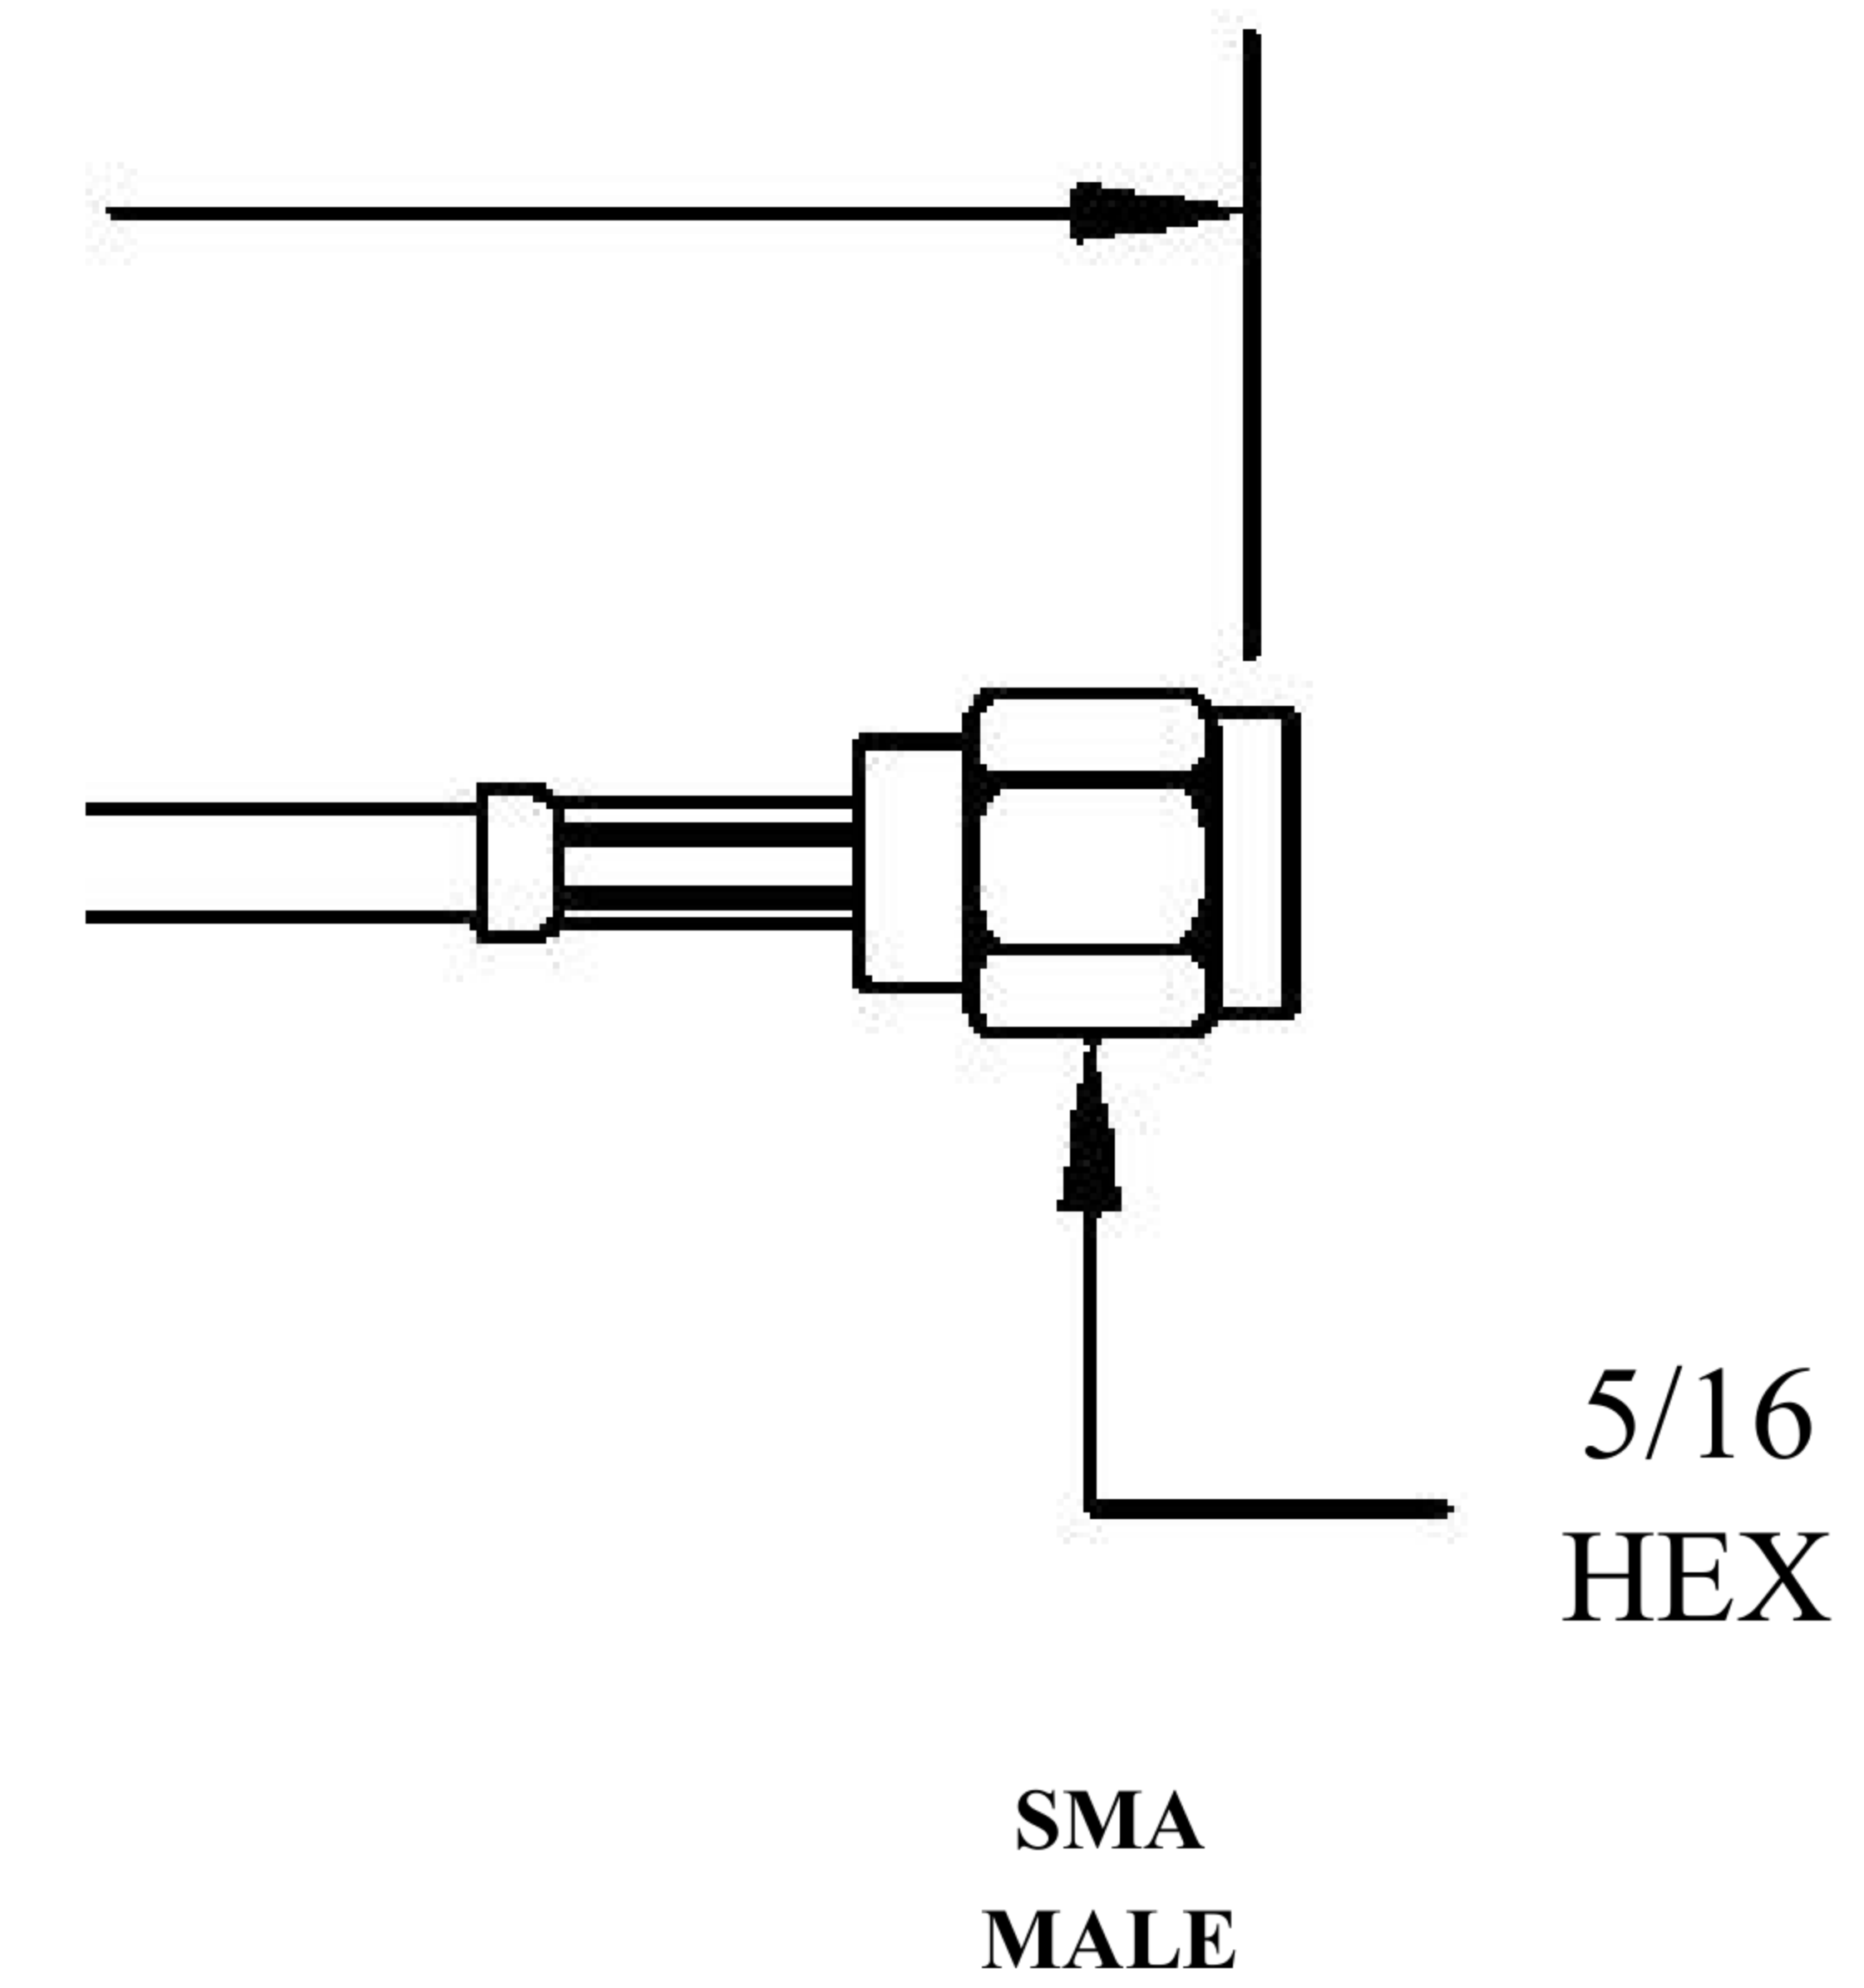

COMPONENTS	IMPEDANCE
FAKRA PLUG	50 OHM
SMA MALE	50 OHM
ET-ET38392	50 OHM

Standard Lengths	
-12	12"
-24	24"
-36	36"
-48	48"
-60	60"
-XXX	Custom Length in Inches

Part Configurator			
1. Replace Y with code.			
2. Replace XX with length in inches.			
CODING	PLUG	COLOR	APPLICATION
A	6	BLACK	RADIO WITH PHANTOM SUPPLY
B	7	WHITE	RADIO WITHOUT PHANTOM SUPPLY
C	2	BLUE	GPS: TELEMATICS OR NAVIGATION
D	2	BORDEAUX	GSM: CELLULAR PHONE
H	2	VIOLET	GPS: TELEMATICS AND NAVIGATION
I	2	BEIGE	BLUETOOTH
K	2	CURRY	RADIO WITH IF OUTPUT (ANTENNA DIVERSITY)
Z	d	WATER BLUE	NEUTRAL CODING

FAKRA PLUG

LENGTH MEASURED FROM CONTACT TO CONTACT

8th Floor, Building 1, Yongfu Science and Technology Center Industrial Park, Nanzha District 5, Humen, 523900, Dongguan, Guangdong, China.

Website: www.ebeestock.com

Email: sales@ebeestock.com

COAXIAL & FIBER OPTICS

DWG TITLE	DES_
ET22340	sma-male-to-bordeaux-fakra-plug-cable-12-inch-length-using-rg174-coax-0022340

SIZE A | FSCM NO. 53919 | CAD FILE 073102 | SCALE N/A | 127