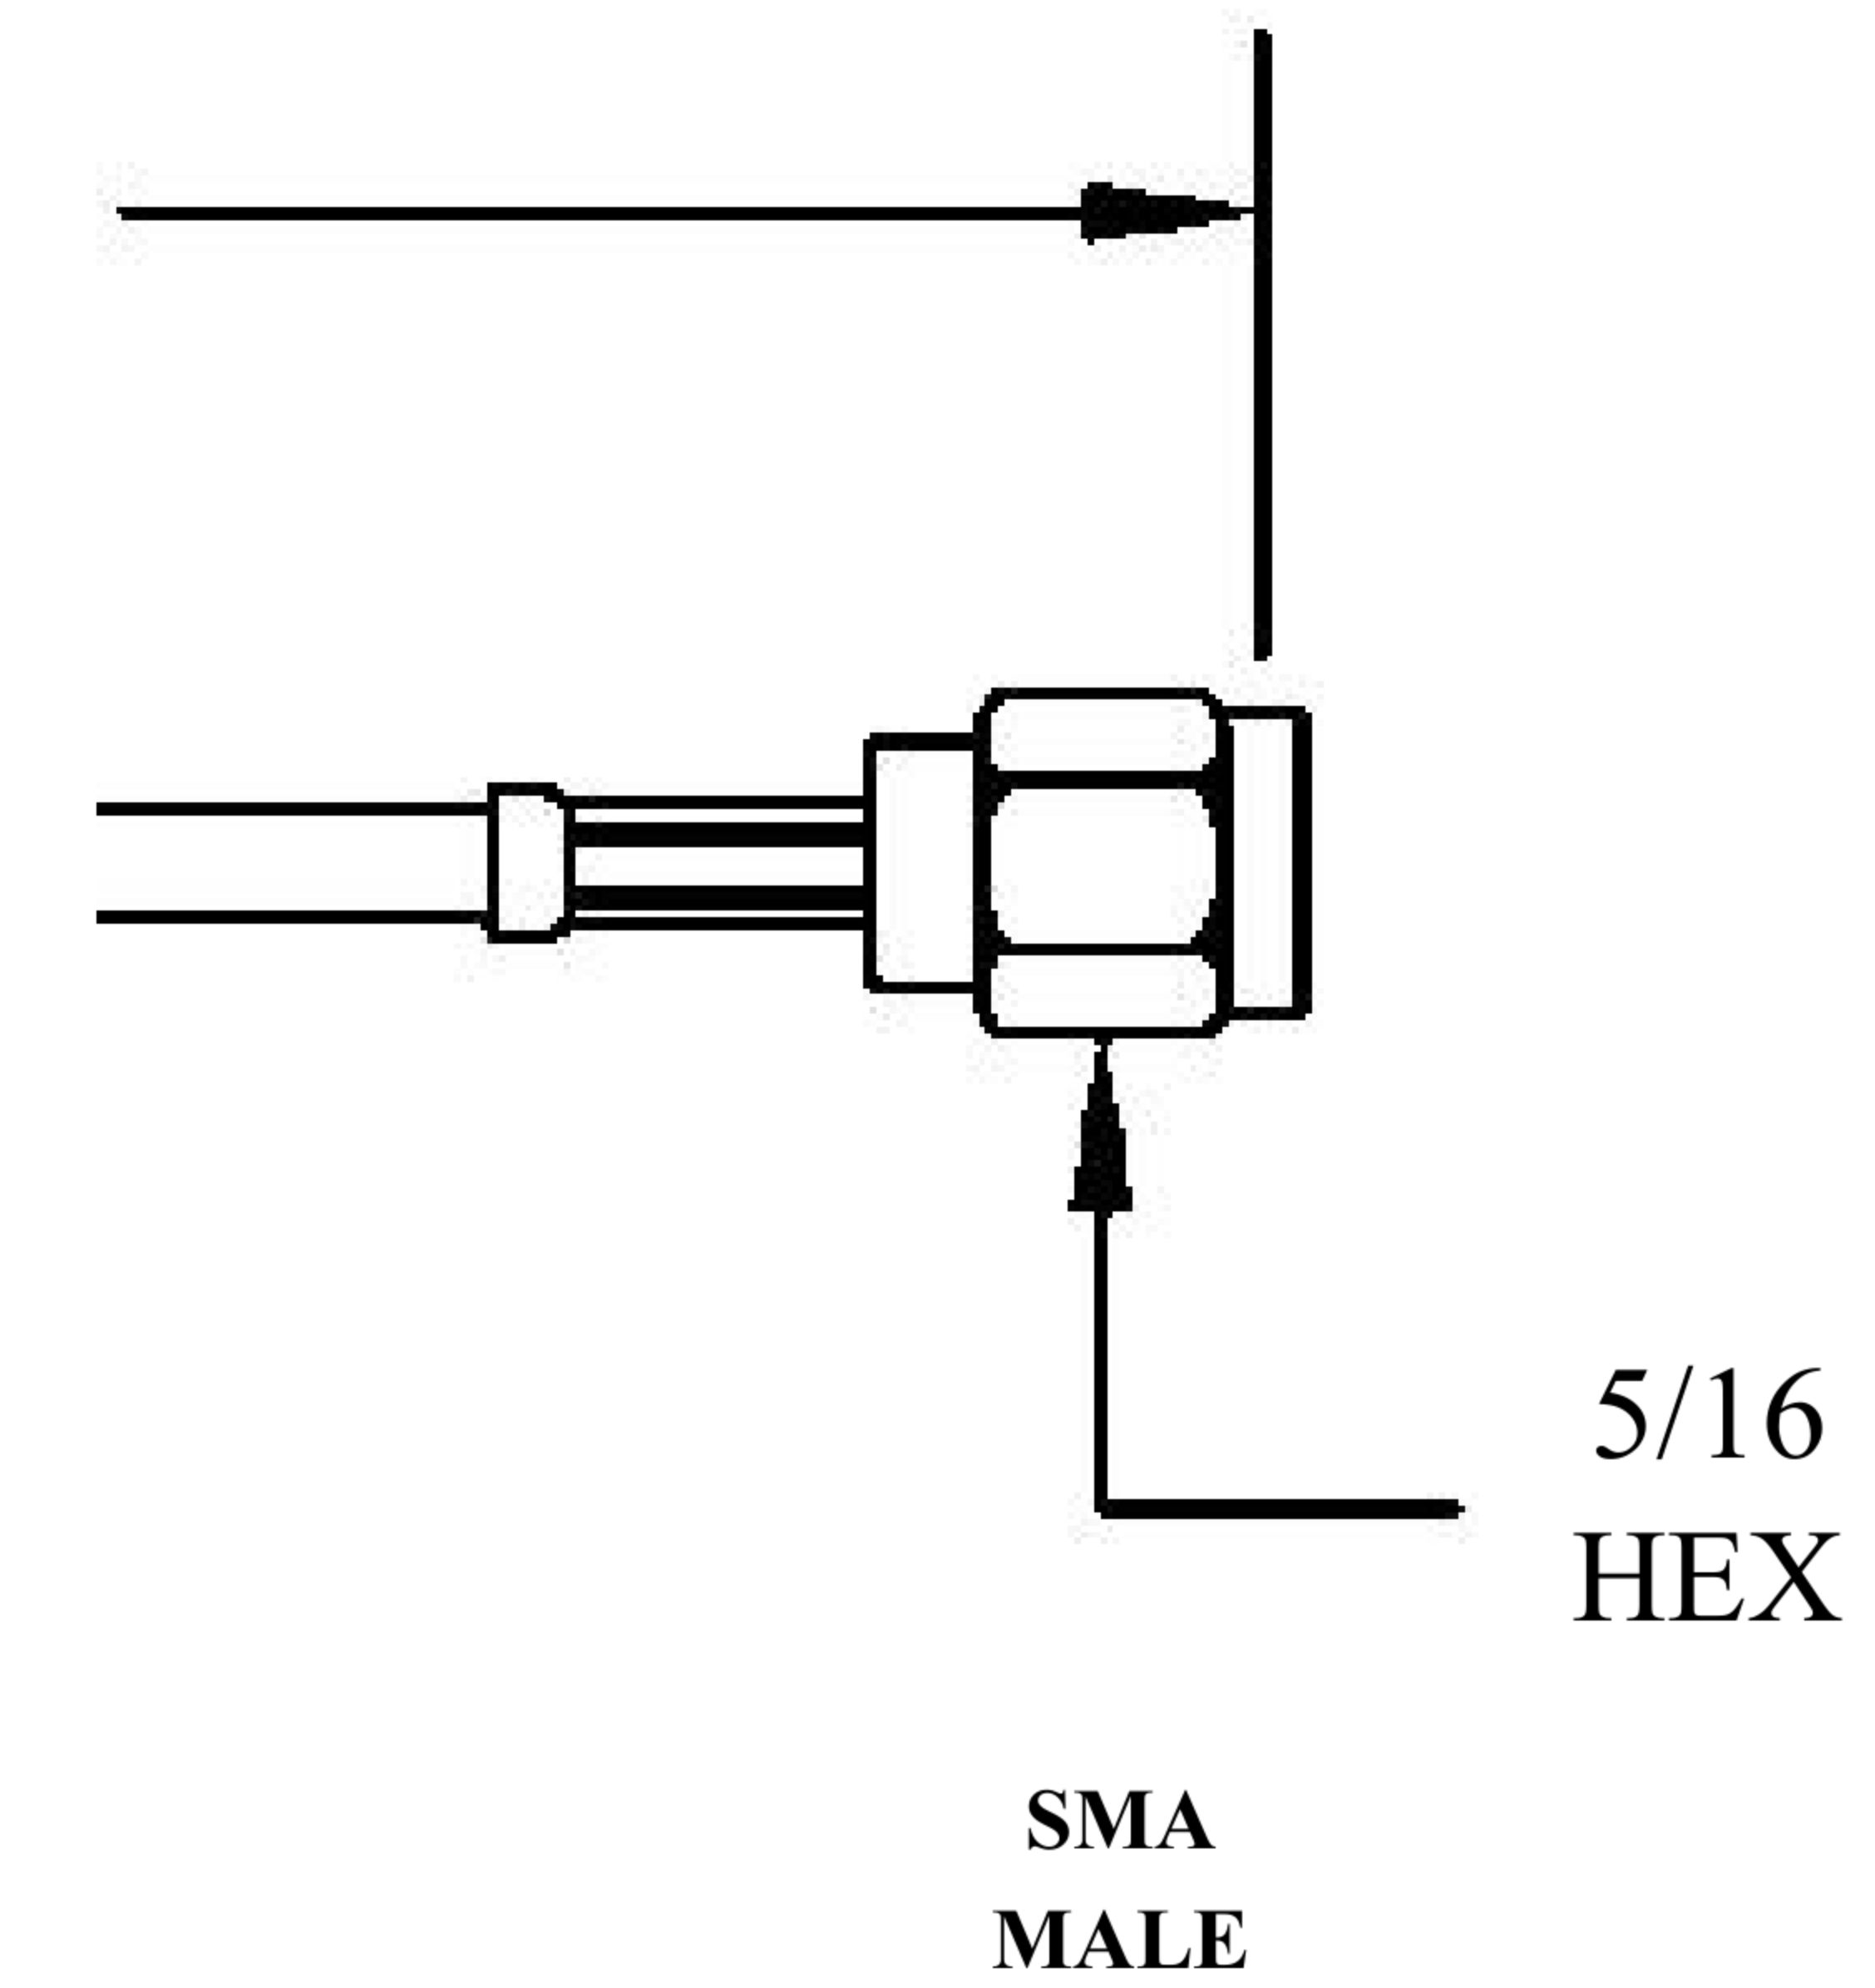

COMPONENTS	IMPEDANCE
FAKRA PLUG	50 OHM
SMA MALE	50 OHM
ET-ET38392	50 OHM

Standard Lengths	
-12	12"
-24	24"
-36	36"
-48	48"
-60	60"
-XXX	Custom Length in Inches

Part Configurator			
1. Replace Y with code.			
2. Replace XX with length in inches.			
CODING	PLUG	COLOR	APPLICATION
A	6	BLACK	RADIO WITH PHANTOM SUPPLY
B	7	WHITE	RADIO WITHOUT PHANTOM SUPPLY
C	2	BLUE	GPS: TELEMATICS OR NAVIGATION
D	2	BORDEAUX	GSM: CELLULAR PHONE
H	2	VIOLET	GPS: TELEMATICS AND NAVIGATION
I	2	BEIGE	BLUETOOTH
K	2	CURRY	RADIO WITH IF OUTPUT (ANTENNA DIVERSITY)
Z	d	WATER BLUE	NEUTRAL CODING

FAKRA PLUG

LENGTH MEASURED FROM CONTACT TO CONTACT

8th Floor, Building 1, Yongfu Science and Technology Center Industrial Park, Nanzha District 5, Humen, 523900, Dongguan, Guangdong, China.

Website: [www.ebeestock.com](http://www.ebeestock.com)

Email: [sales@ebeestock.com](mailto:sales@ebeestock.com)

COAXIAL & FIBER OPTICS

DWG TITLE	ET22341	DES_	sma-male-to-bordeaux-fakra-plug-cable-12-inch-length-using-rg174-coax-0022340
SIZE A   FSCM NO. 53919   CAD FILE 073102   SCALE N/A			127