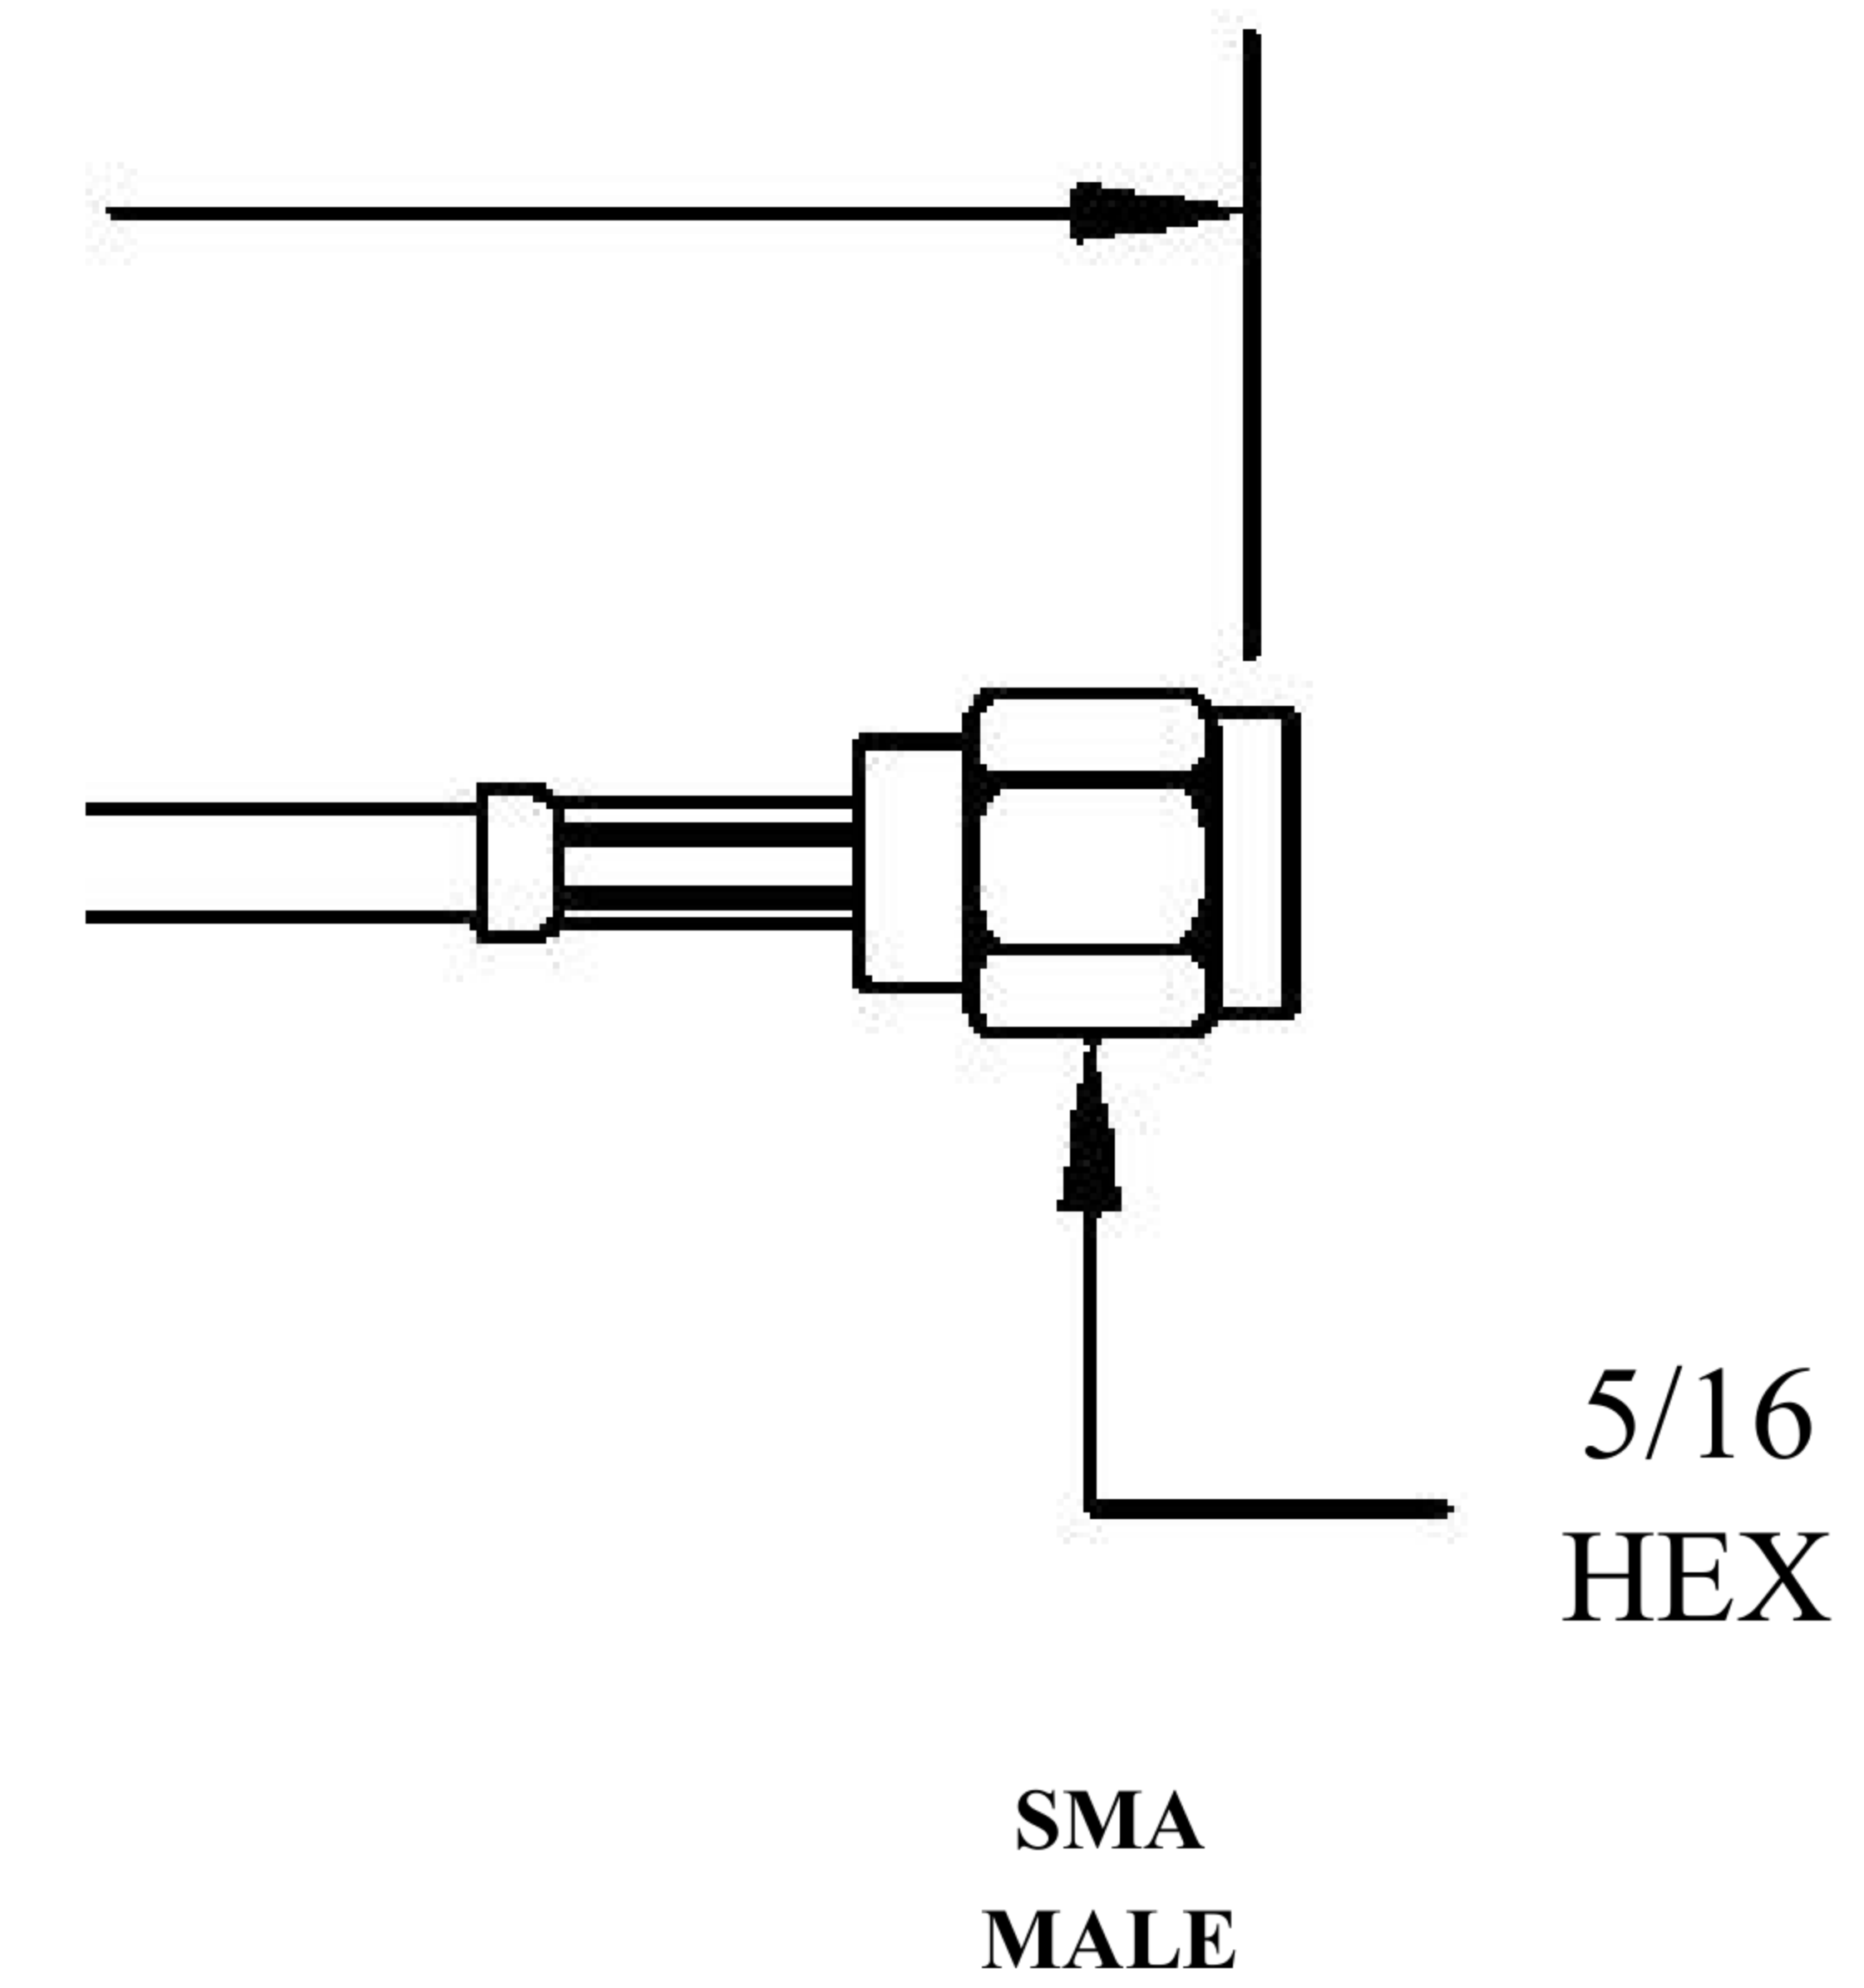

COMPONENTS	IMPEDANCE
FAKRA PLUG	50 OHM
SMA MALE	50 OHM
ET-ET38392	50 OHM

Standard Lengths	
-12	12"
-24	24"
-36	36"
-48	48"
-60	60"
-XXX	Custom Length in Inches

Part Configurator			
1. Replace Y with code.			
2. Replace XX with length in inches.			
CODING	PLUG	COLOR	APPLICATION
A	6	BLACK	RADIO WITH PHANTOM SUPPLY
B	7	WHITE	RADIO WITHOUT PHANTOM SUPPLY
C	2	BLUE	GPS: TELEMATICS OR NAVIGATION
D	2	BORDEAUX	GSM: CELLULAR PHONE
H	2	VIOLET	GPS: TELEMATICS AND NAVIGATION
I	2	BEIGE	BLUETOOTH
K	2	CURRY	RADIO WITH IF OUTPUT (ANTENNA DIVERSITY)
Z	d	WATER BLUE	NEUTRAL CODING

FAKRA PLUG

LENGTH MEASURED FROM CONTACT TO CONTACT

8th Floor, Building 1, Yongfu Science and Technology Center Industrial Park, Nanzha District 5, Humen, 523900, Dongguan, Guangdong, China.

Website: www.ebeestock.com

Email: sales@ebeestock.com

COAXIAL & FIBER OPTICS

DWG TITLE	ET22342	DES_	sma-male-to-bordeaux-fakra-plug-cable-12-inch-length-using-rg174-coax-0022340
SIZE A FSCM NO. 53919 CAD FILE 073102 SCALE N/A			127