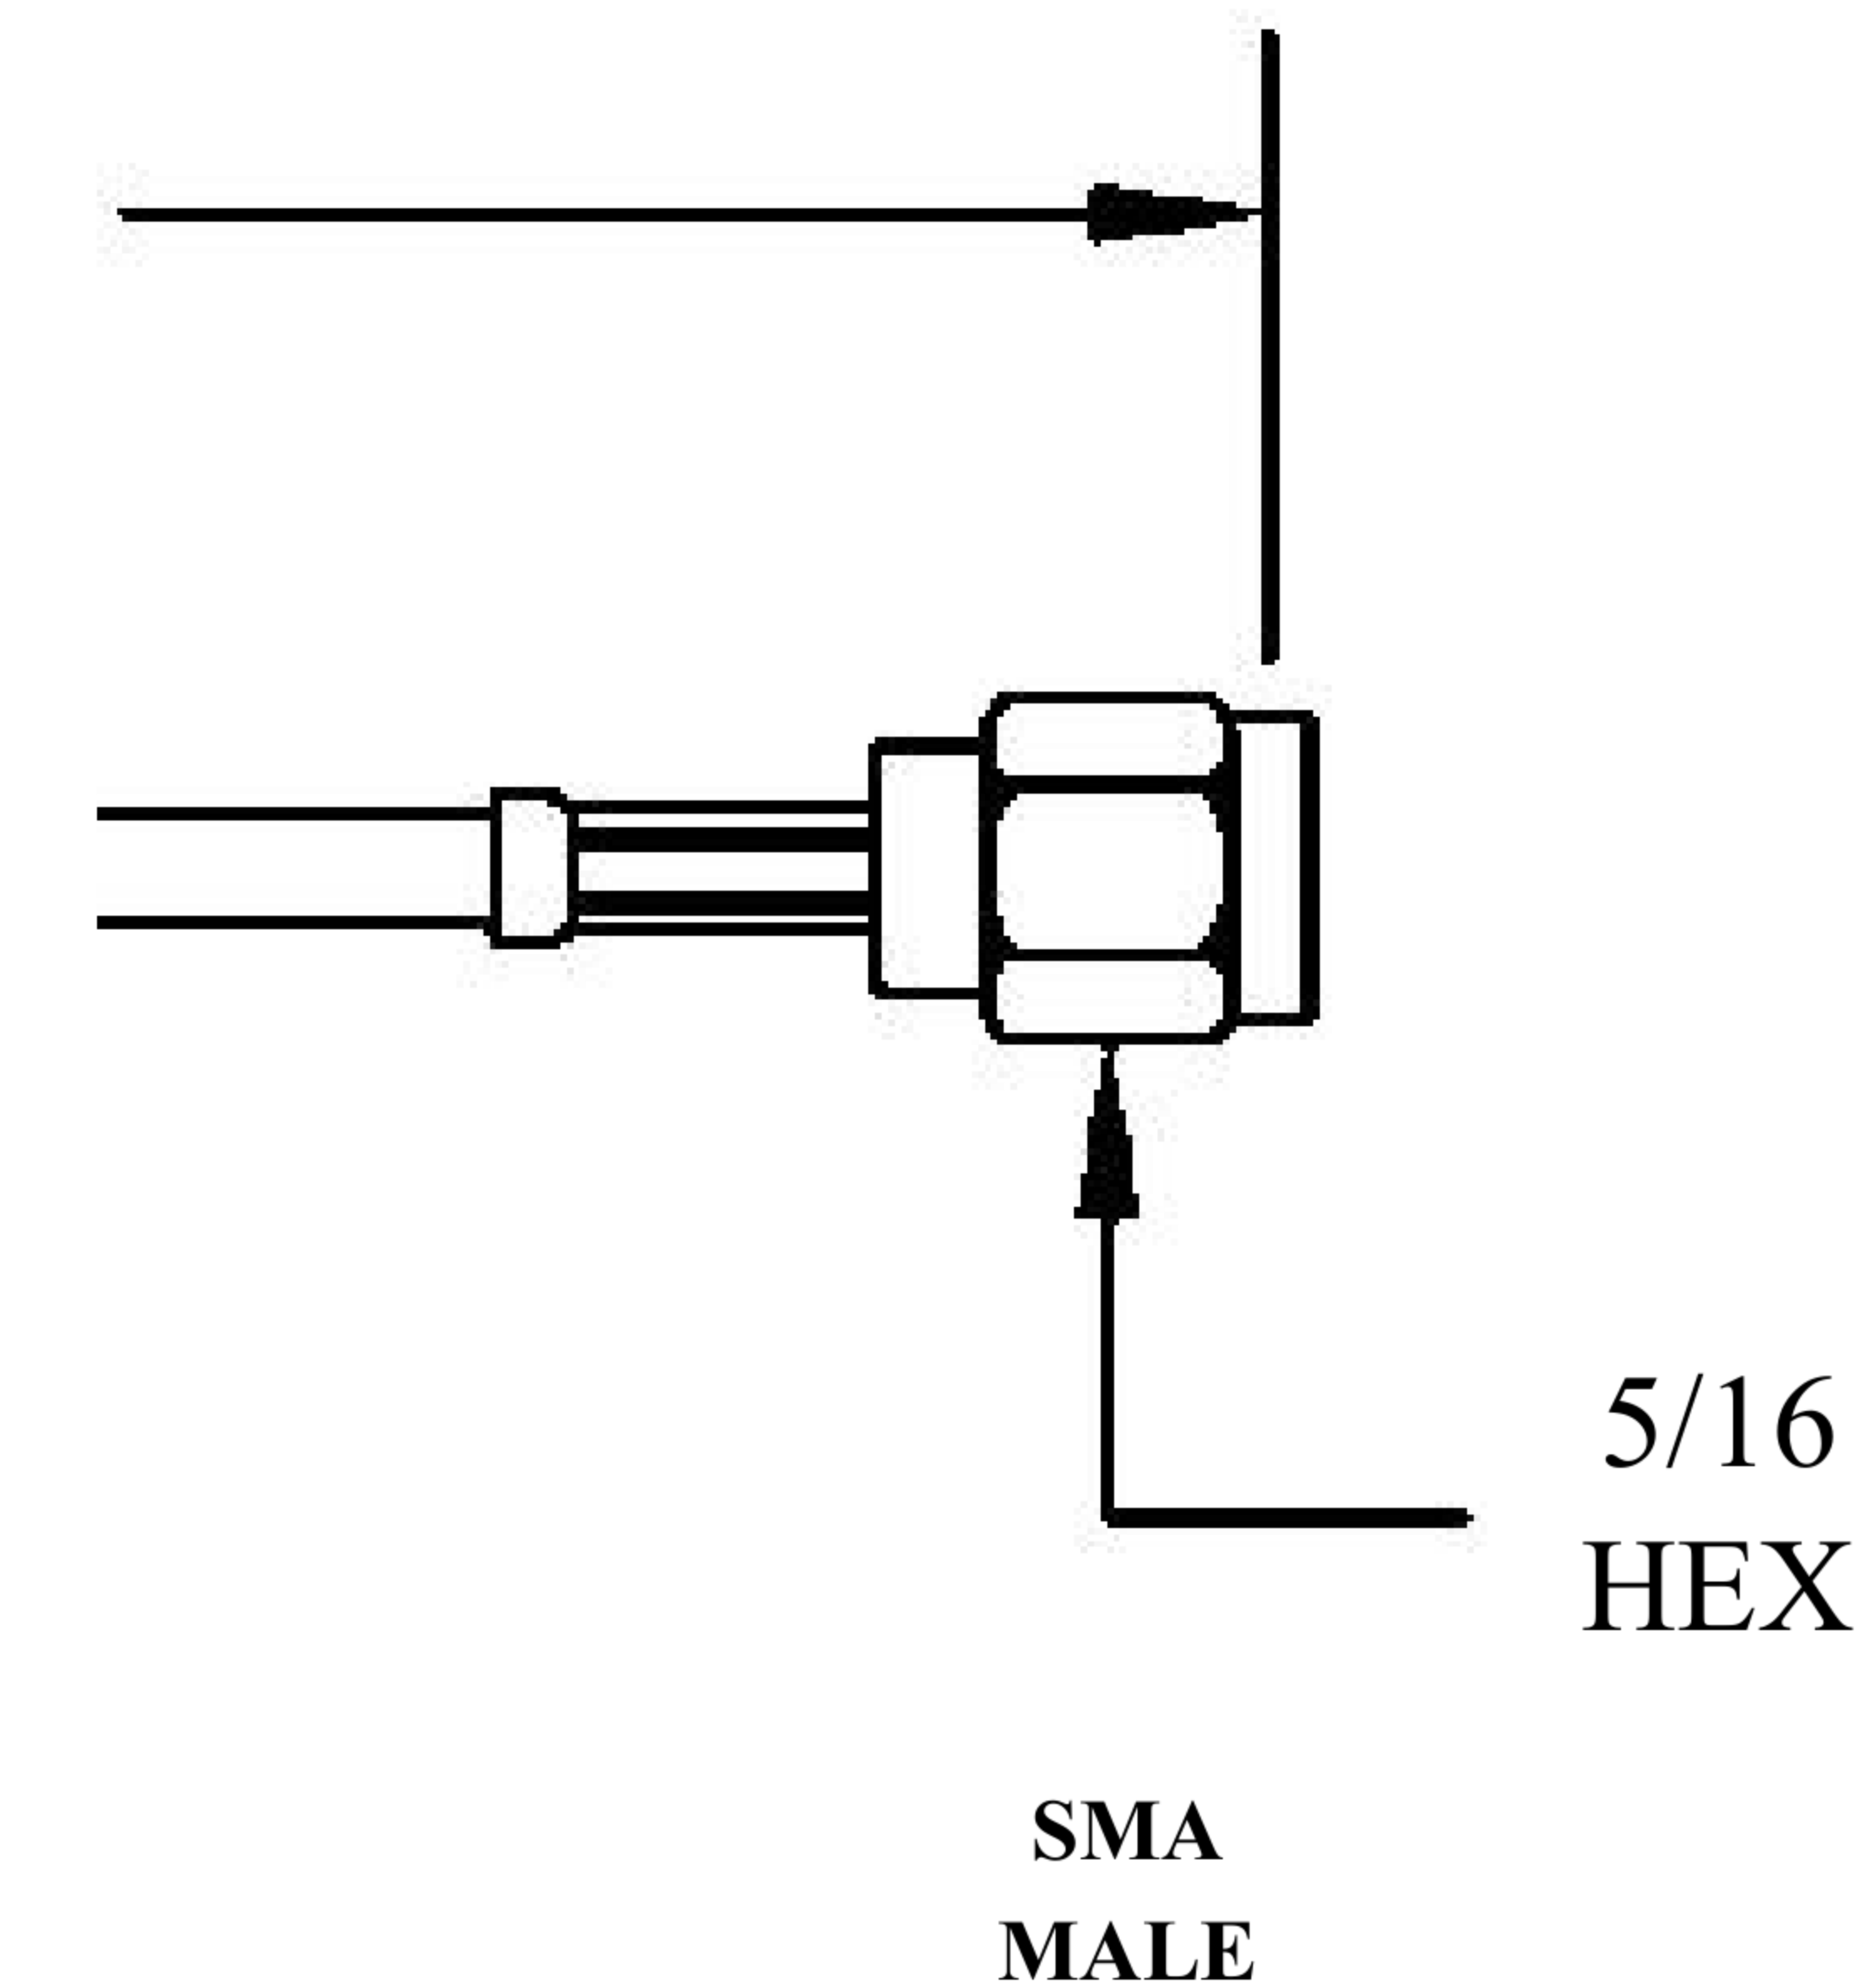

COMPONENTS	IMPEDANCE
FAKRA PLUG	50 OHM
SMA MALE	50 OHM
ET-ET38392	50 OHM

Standard Lengths	
-12	12"
-24	24"
-36	36"
-48	48"
-60	60"
-XXX	Custom Length in Inches

Part Configurator			
1. Replace Y with code.			
2. Replace XX with length in inches.			
CODING	PLUG	COLOR	APPLICATION
A	6	BLACK	RADIO WITH PHANTOM SUPPLY
B	7	WHITE	RADIO WITHOUT PHANTOM SUPPLY
C	2	BLUE	GPS: TELEMATICS OR NAVIGATION
D	2	BORDEAUX	GSM: CELLULAR PHONE
H	2	VIOLET	GPS: TELEMATICS AND NAVIGATION
I	2	BEIGE	BLUETOOTH
K	2	CURRY	RADIO WITH IF OUTPUT (ANTENNA DIVERSITY)
Z	d	WATER BLUE	NEUTRAL CODING

FAKRA PLUG

LENGTH MEASURED FROM CONTACT TO CONTACT

8th Floor, Building 1, Yongfu Science and Technology Center Industrial Park, Nanzha District 5, Humen, 523900, Dongguan, Guangdong, China.

Website: www.ebeestock.com

Email: sales@ebeestock.com

COAXIAL & FIBER OPTICS

DWG TITLE	DES_
ET22343	sma-male-to-bordeaux-fakra-plug-cable-12-inch-length-using-rg174-coax-0022340

SIZE A | FSCM NO. 53919 | CAD FILE 073102 | SCALE N/A | 127