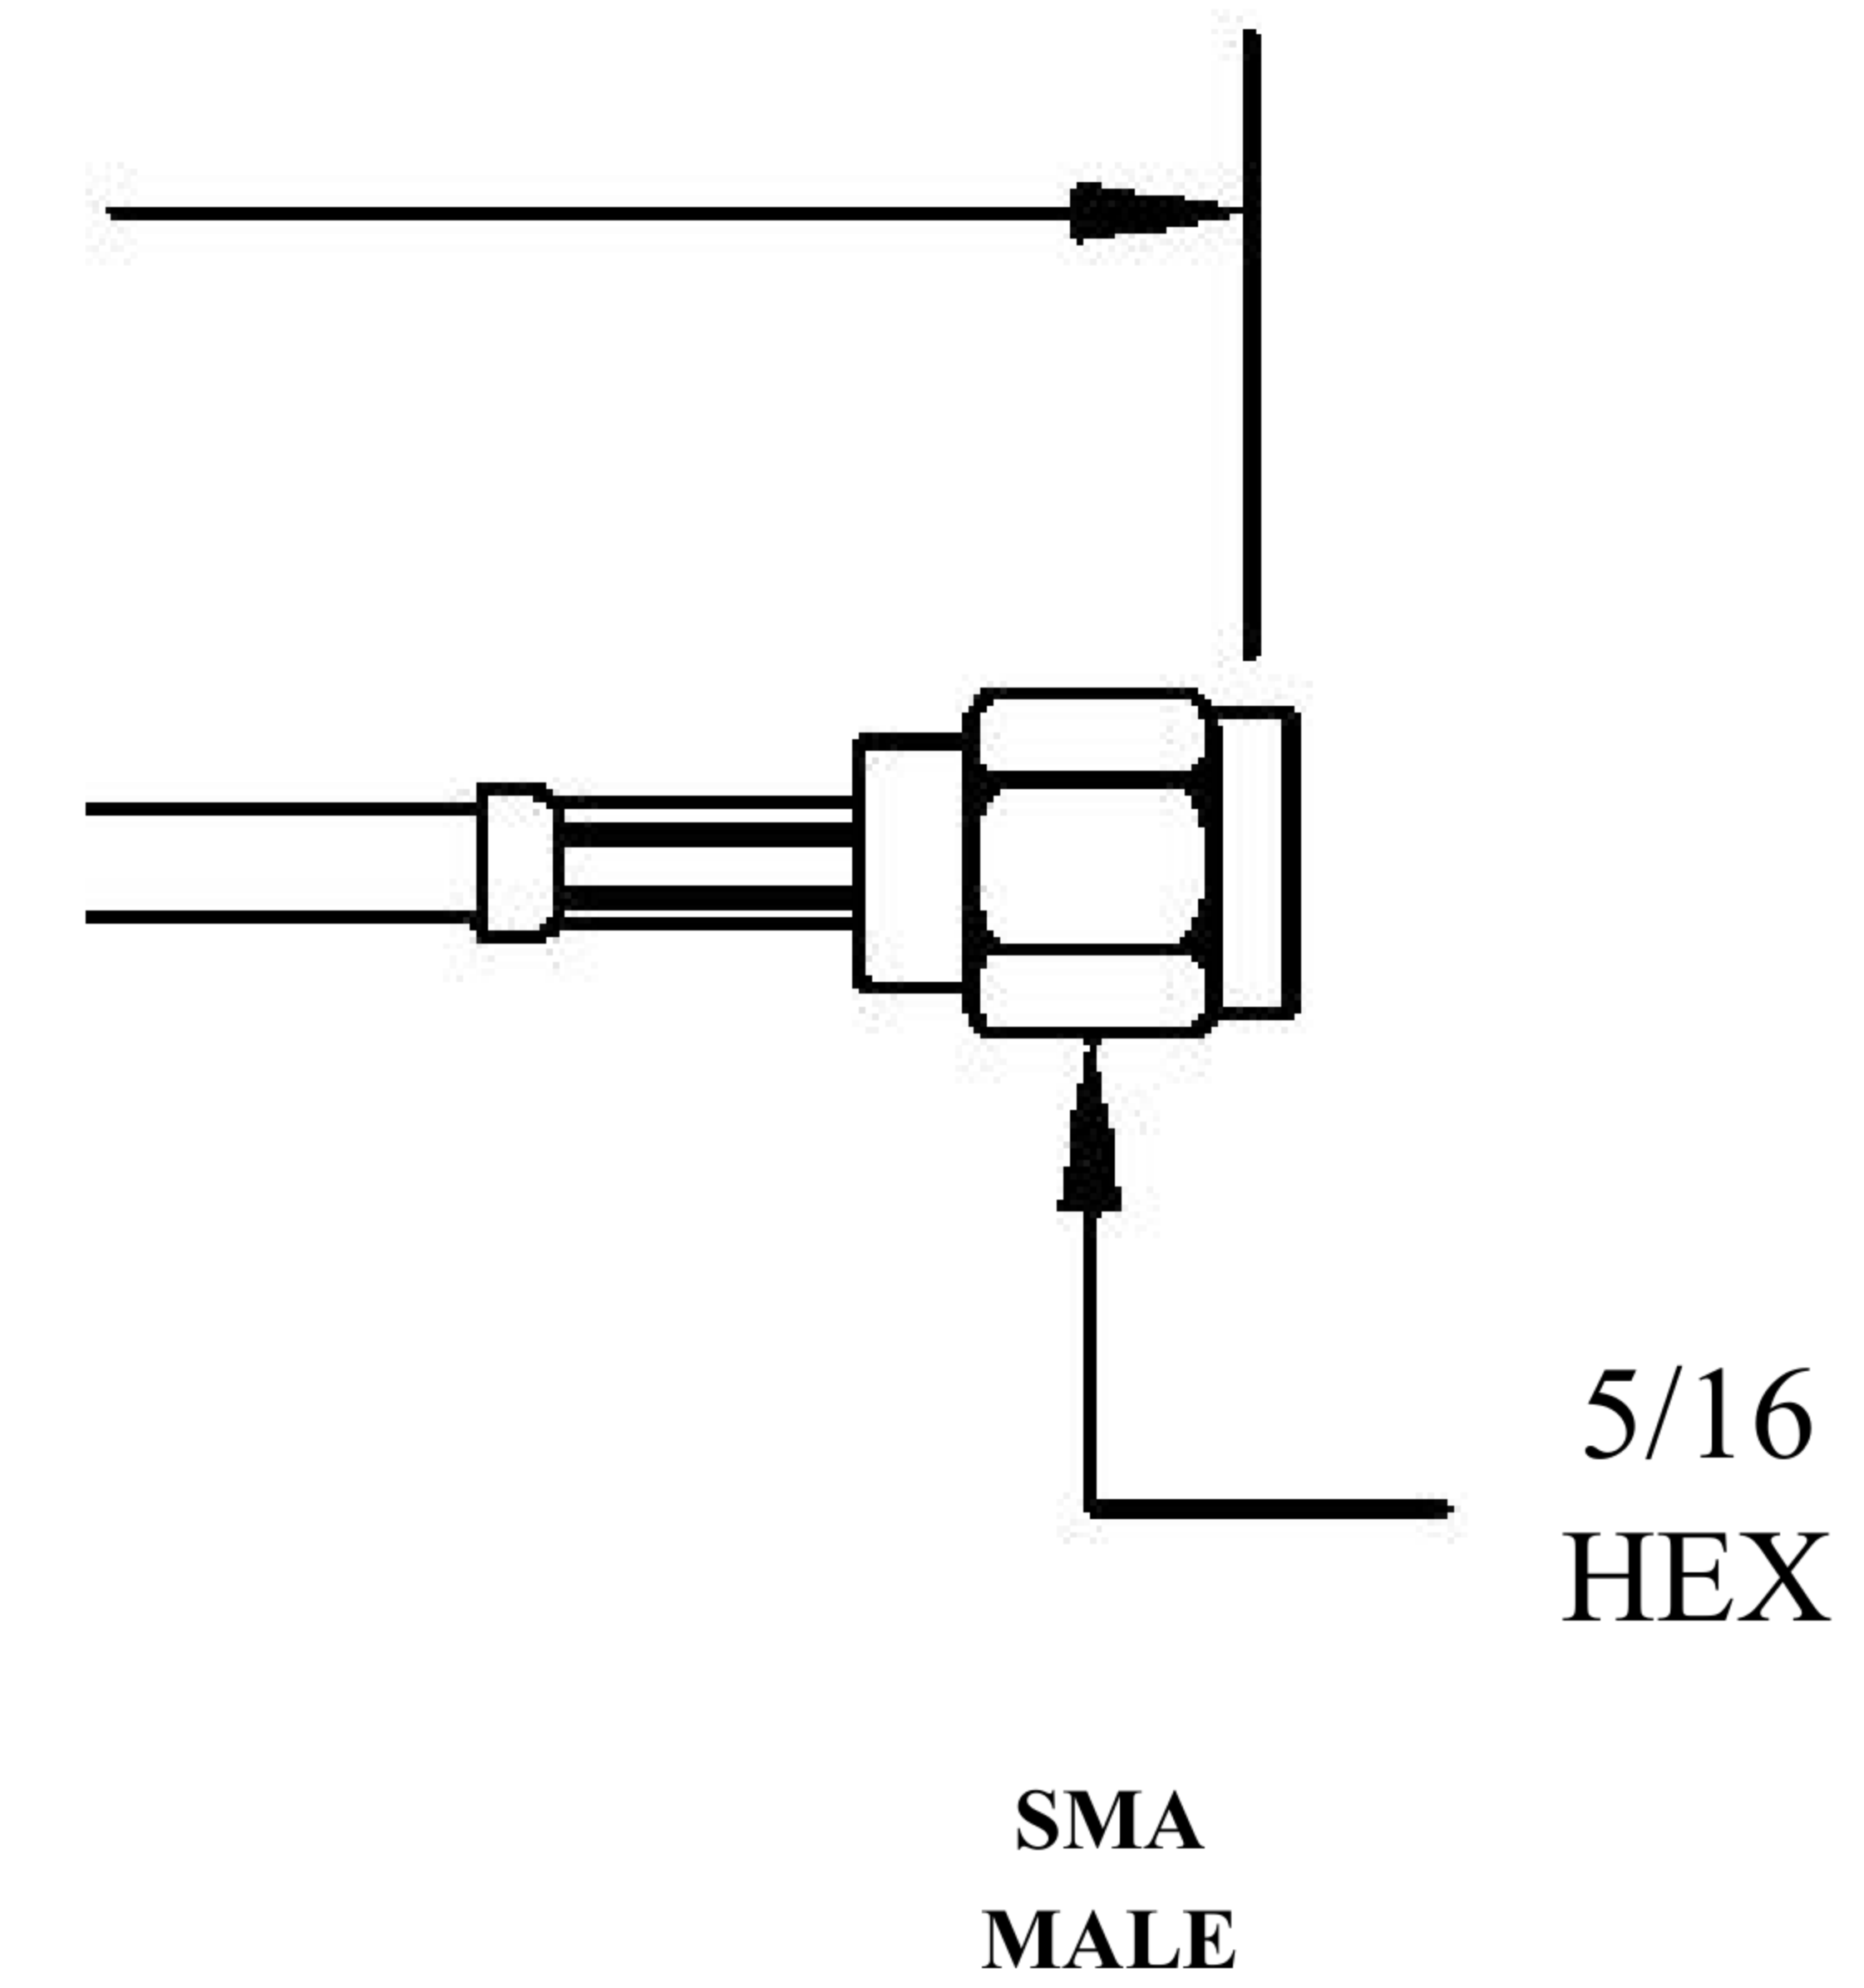

COMPONENTS	IMPEDANCE
FAKRA PLUG	50 OHM
SMA MALE	50 OHM
ET-ET38392	50 OHM

Standard Lengths	
-12	12"
-24	24"
-36	36"
-48	48"
-60	60"
-XXX	Custom Length in Inches

Part Configurator			
1. Replace Y with code.			
2. Replace XX with length in inches.			
CODING	PLUG	COLOR	APPLICATION
A	6	BLACK	RADIO WITH PHANTOM SUPPLY
B	7	WHITE	RADIO WITHOUT PHANTOM SUPPLY
C	2	BLUE	GPS: TELEMATICS OR NAVIGATION
D	2	BORDEAUX	GSM: CELLULAR PHONE
H	2	VIOLET	GPS: TELEMATICS AND NAVIGATION
I	2	BEIGE	BLUETOOTH
K	2	CURRY	RADIO WITH IF OUTPUT (ANTENNA DIVERSITY)
Z	d	WATER BLUE	NEUTRAL CODING

FAKRA PLUG

LENGTH MEASURED FROM CONTACT TO CONTACT

8th Floor, Building 1, Yongfu Science and Technology Center Industrial Park, Nanzha District 5, Humen, 523900, Dongguan, Guangdong, China.

Website: www.ebeestock.com

Email: sales@ebeestock.com

COAXIAL & FIBER OPTICS

DWG TITLE	ET22344	DES_	sma-male-to-bordeaux-fakra-plug-cable-12-inch-length-using-rg174-coax-0022340
SIZE A FSCM NO. 53919 CAD FILE 073102 SCALE N/A			127