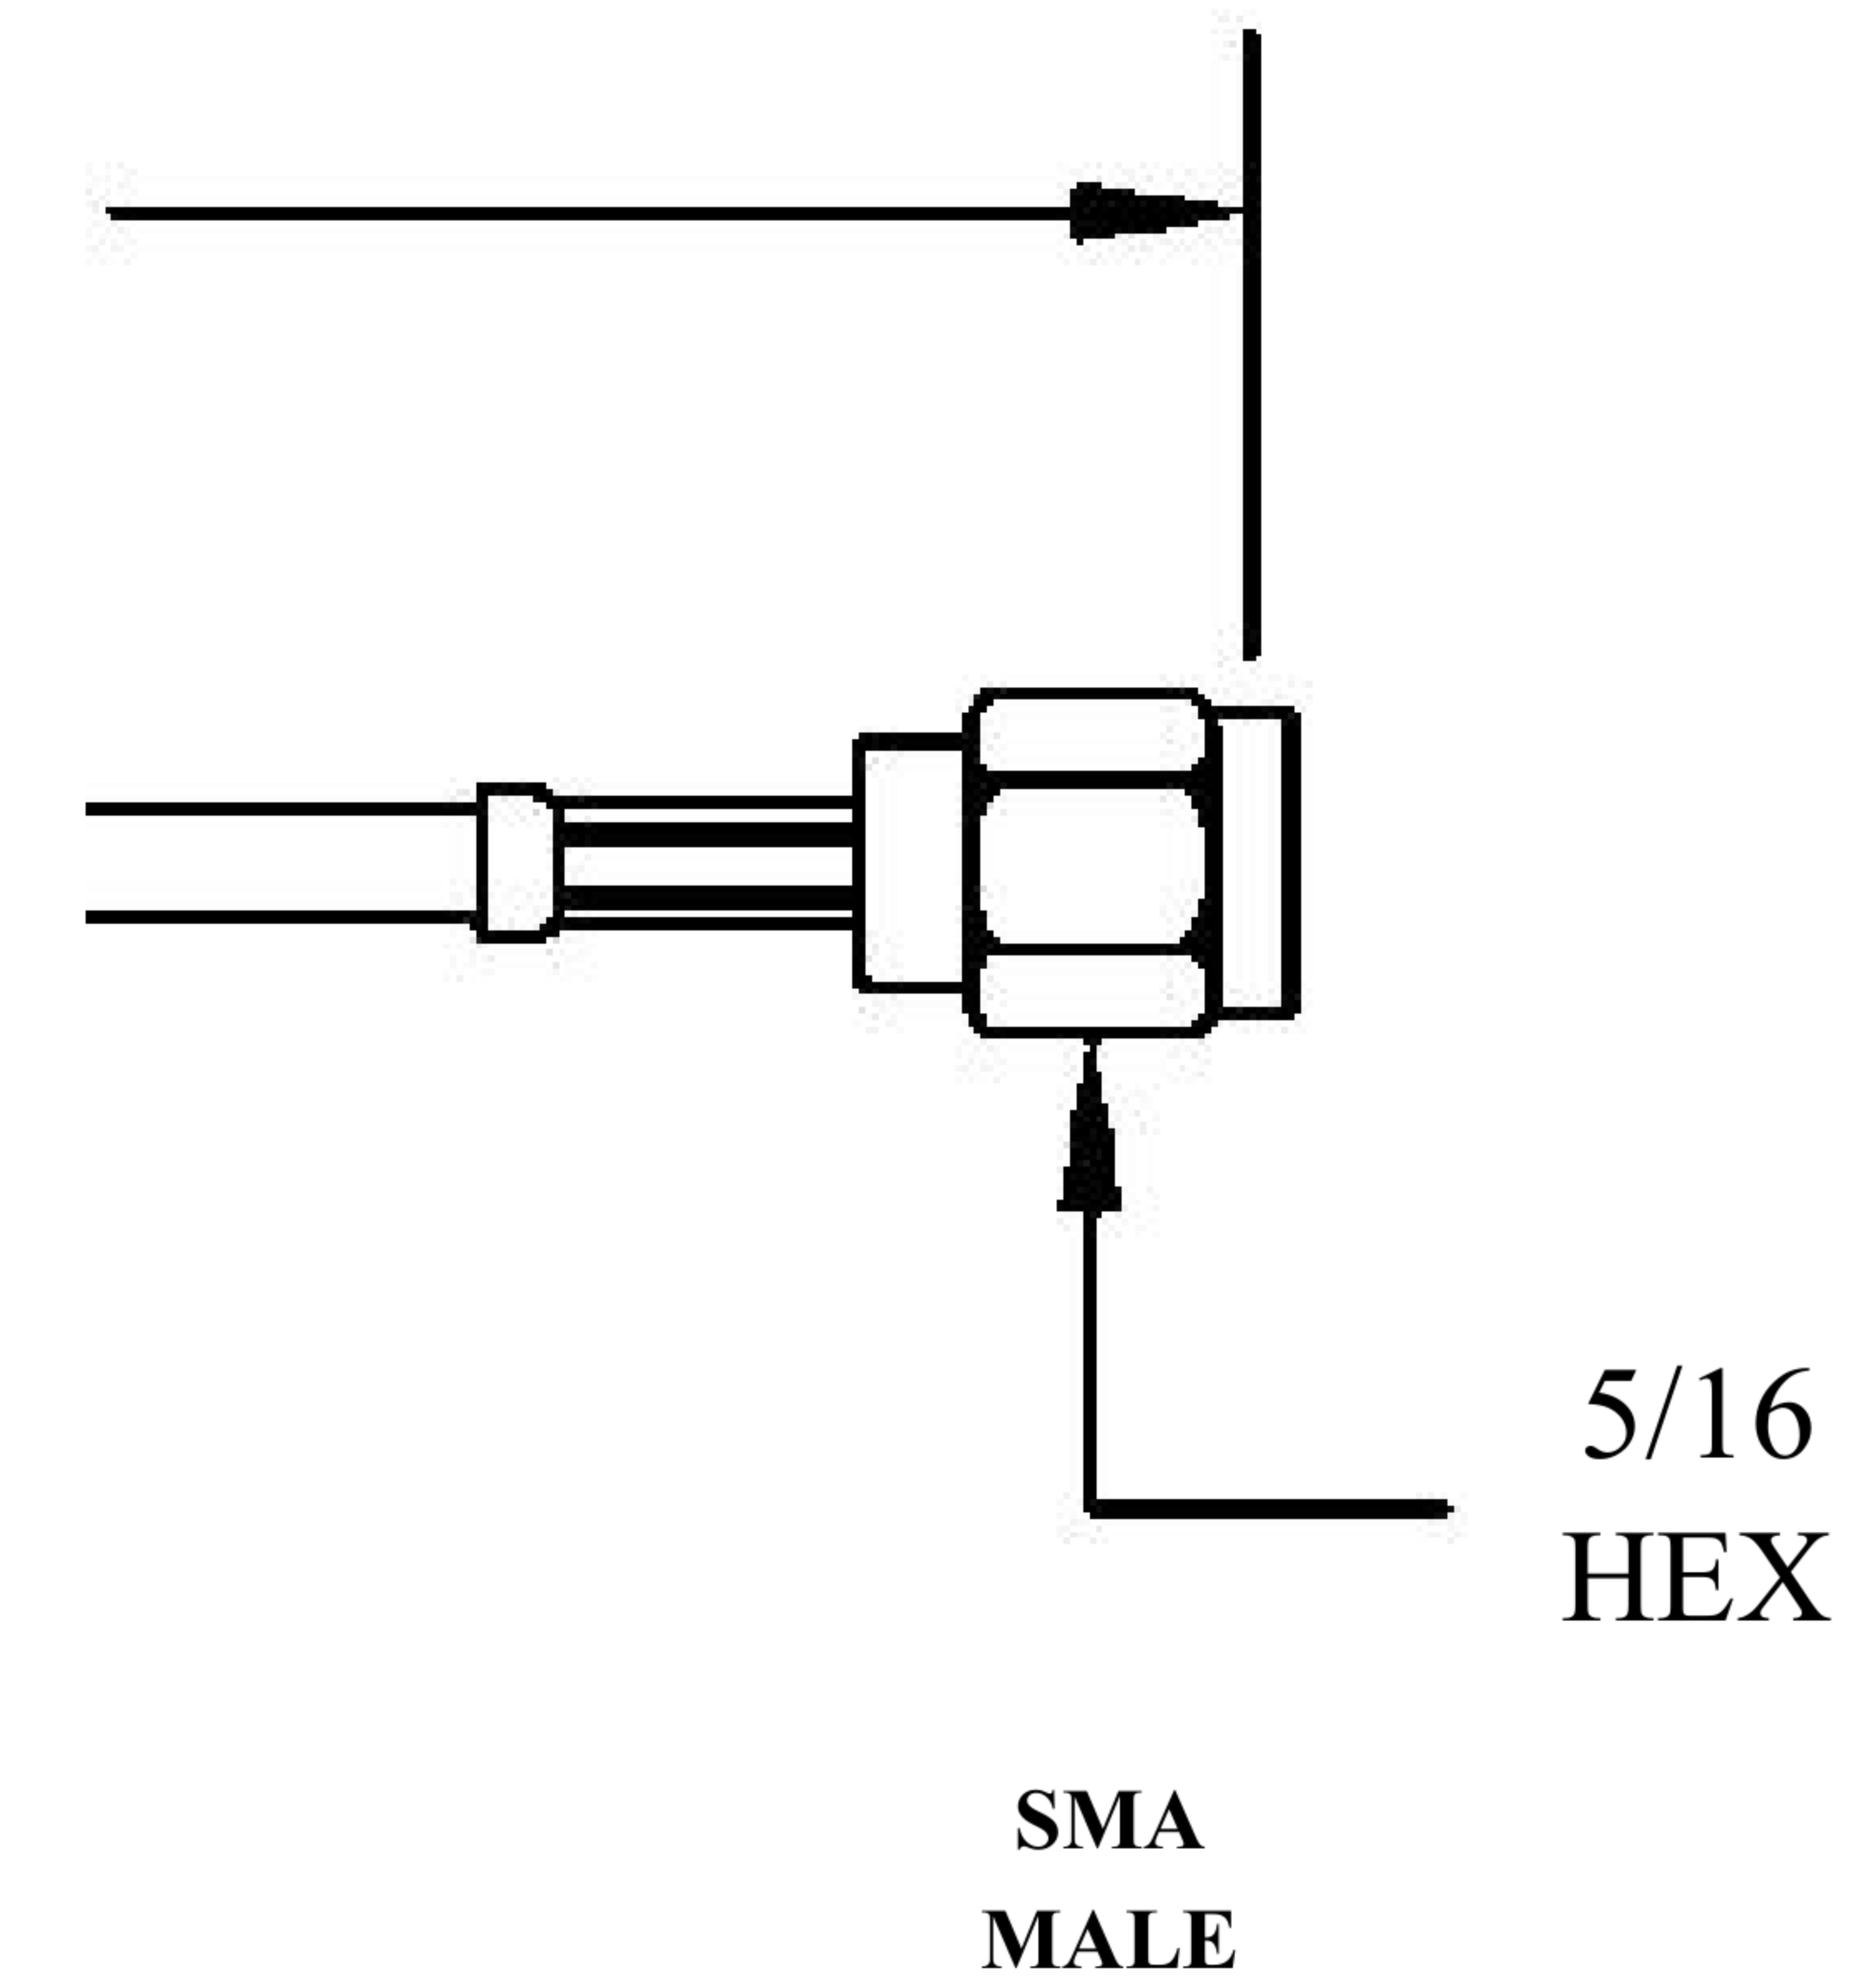

COMPONENTS	IMPEDANCE
FAKRA PLUG	50 OHM
SMA MALE	50 OHM
ET-ET38392	50 OHM

Standard Lengths	
-12	12"
-24	24"
-36	36"
-48	48"
-60	60"
-XXX	Custom Length in Inches

Part Configurator			
1. Replace Y with code.			
2. Replace XX with length in inches.			
CODING	PLUG	COLOR	APPLICATION
A	6	BLACK	RADIO WITH PHANTOM SUPPLY
B	7	WHITE	RADIO WITHOUT PHANTOM SUPPLY
C	2	BLUE	GPS: TELEMATICS OR NAVIGATION
D	2	BORDEAUX	GSM: CELLULAR PHONE
H	2	VIOLET	GPS: TELEMATICS AND NAVIGATION
I	2	BEIGE	BLUETOOTH
K	2	CURRY	RADIO WITH IF OUTPUT (ANTENNA DIVERSITY)
Z	d	WATER BLUE	NEUTRAL CODING

FAKRA PLUG

LENGTH MEASURED FROM CONTACT TO CONTACT

8th Floor, Building 1, Yongfu Science and Technology Center Industrial Park, Nanzha District 5, Humen, 523900, Dongguan, Guangdong, China.

Website: www.ebeestock.com

Email: sales@ebeestock.com

COAXIAL & FIBER OPTICS

DWG TITLE	ET22350	DES_	sma-male-to-beige-fakra-plug-cable-12-inch-length-using-rg174-coax-0022350
SIZE A FSCM NO. 53919 CAD FILE 073102 SCALE N/A		127	

NOTES: