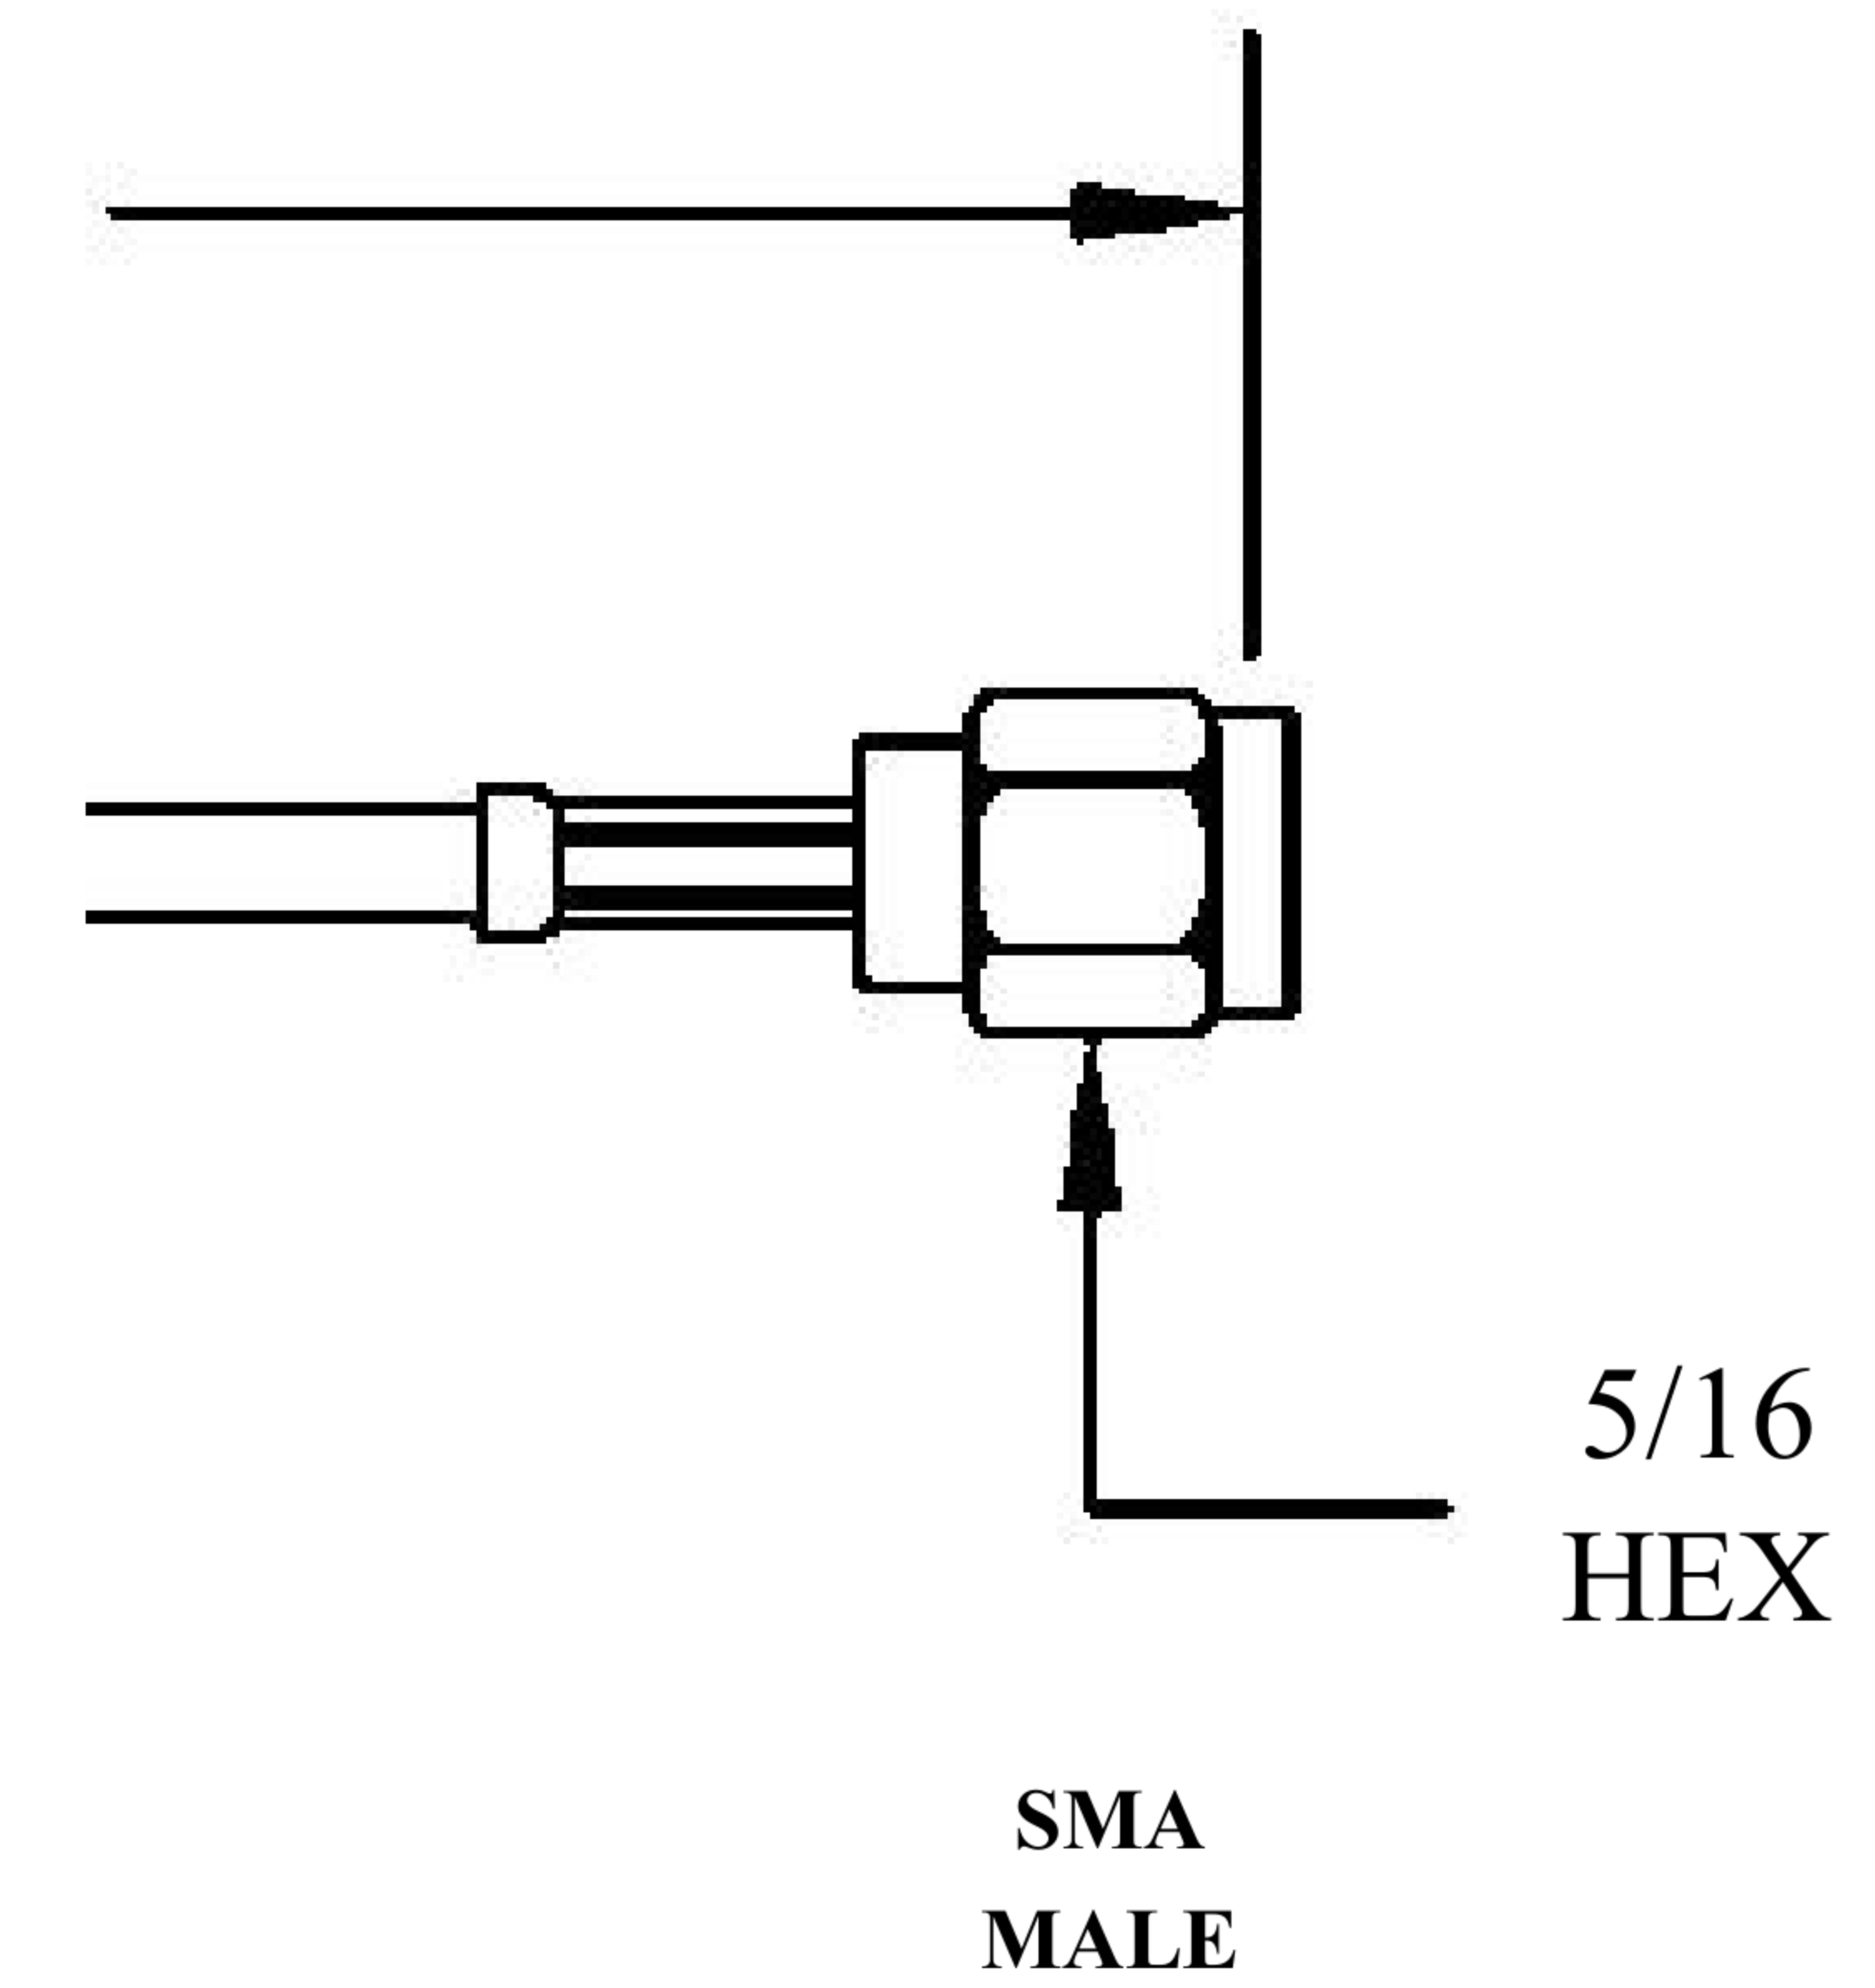

COMPONENTS	IMPEDANCE
FAKRA PLUG	50 OHM
SMA MALE	50 OHM
ET-ET38392	50 OHM

Standard Lengths	
-12	12"
-24	24"
-36	36"
-48	48"
-60	60"
-XXX	Custom Length in Inches

Part Configurator			
1. Replace Y with code.			
2. Replace XX with length in inches.			
CODING	PLUG	COLOR	APPLICATION
A	6	BLACK	RADIO WITH PHANTOM SUPPLY
B	7	WHITE	RADIO WITHOUT PHANTOM SUPPLY
C	2	BLUE	GPS: TELEMATICS OR NAVIGATION
D	2	BORDEAUX	GSM: CELLULAR PHONE
H	2	VIOLET	GPS: TELEMATICS AND NAVIGATION
I	2	BEIGE	BLUETOOTH
K	2	CURRY	RADIO WITH IF OUTPUT (ANTENNA DIVERSITY)
Z	d	WATER BLUE	NEUTRAL CODING

FAKRA PLUG

LENGTH MEASURED FROM CONTACT TO CONTACT

8th Floor, Building 1, Yongfu Science and Technology Center Industrial Park, Nanzha District 5, Humen, 523900, Dongguan, Guangdong, China.

Website: [www.ebeestock.com](http://www.ebeestock.com)

Email: [sales@ebeestock.com](mailto:sales@ebeestock.com)

COAXIAL & FIBER OPTICS

DWG TITLE	DES_
ET22352	sma-male-to-beige-fakra-plug-cable-12-inch-length-using-rg174-coax-0022350

SIZE A | FSCM NO. 53919 | CAD FILE 073102 | SCALE N/A | 127