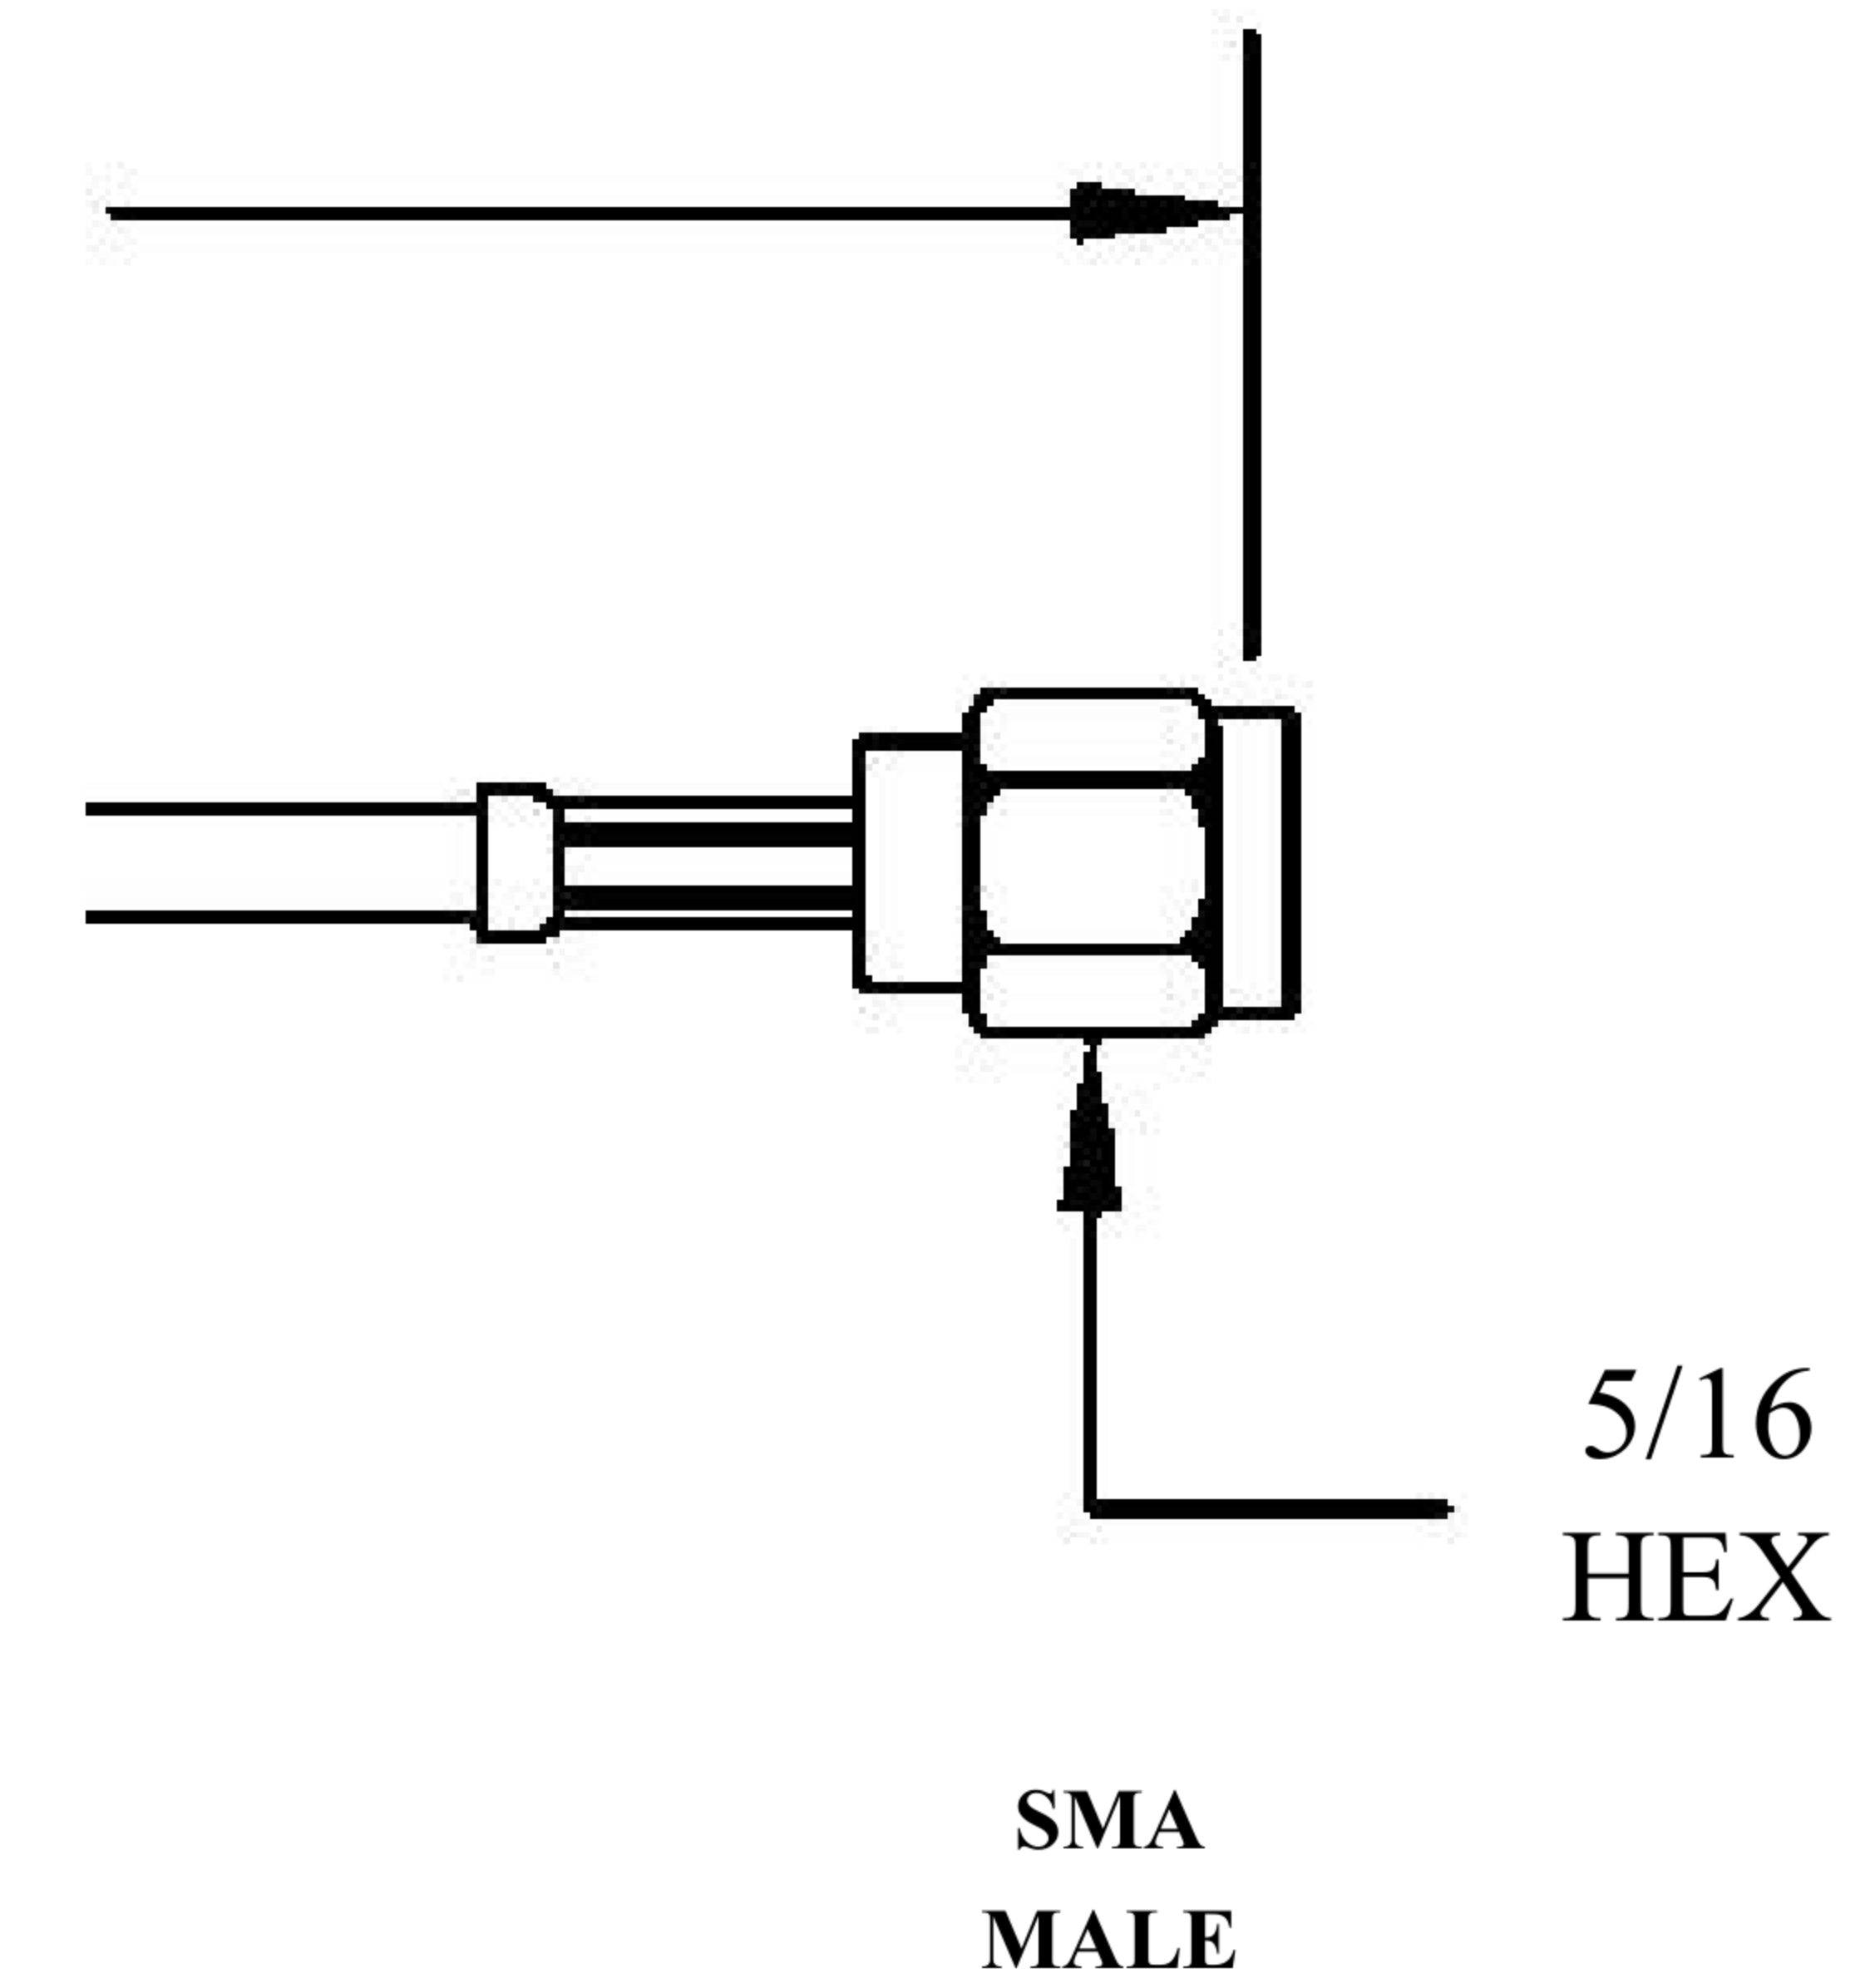

COMPONENTS	IMPEDANCE
FAKRA PLUG	50 OHM
SMA MALE	50 OHM
ET-ET38392	50 OHM

Standard Lengths	
-12	12"
-24	24"
-36	36"
-48	48"
-60	60"
-XXX	Custom Length in Inches

Part Configurator			
1. Replace Y with code.			
2. Replace XX with length in inches.			
CODING	PLUG	COLOR	APPLICATION
A	6	BLACK	RADIO WITH PHANTOM SUPPLY
B	7	WHITE	RADIO WITHOUT PHANTOM SUPPLY
C	2	BLUE	GPS: TELEMATICS OR NAVIGATION
D	2	BORDEAUX	GSM: CELLULAR PHONE
H	2	VIOLET	GPS: TELEMATICS AND NAVIGATION
I	2	BEIGE	BLUETOOTH
K	2	CURRY	RADIO WITH IF OUTPUT (ANTENNA DIVERSITY)
Z	d	WATER BLUE	NEUTRAL CODING

FAKRA PLUG

LENGTH MEASURED FROM CONTACT TO CONTACT

8th Floor, Building 1, Yongfu Science and Technology Center Industrial Park, Nanzha District 5, Humen, 523900, Dongguan, Guangdong, China.

Website: www.ebeestock.com

Email: sales@ebeestock.com

COAXIAL & FIBER OPTICS

DWG TITLE	ET22353	DES_	sma-male-to-beige-fakra-plug-cable-12-inch-length-using-rg174-coax-002 2350
SIZE A FSCM NO. 53919 CAD FILE 073102 SCALE N/A			127