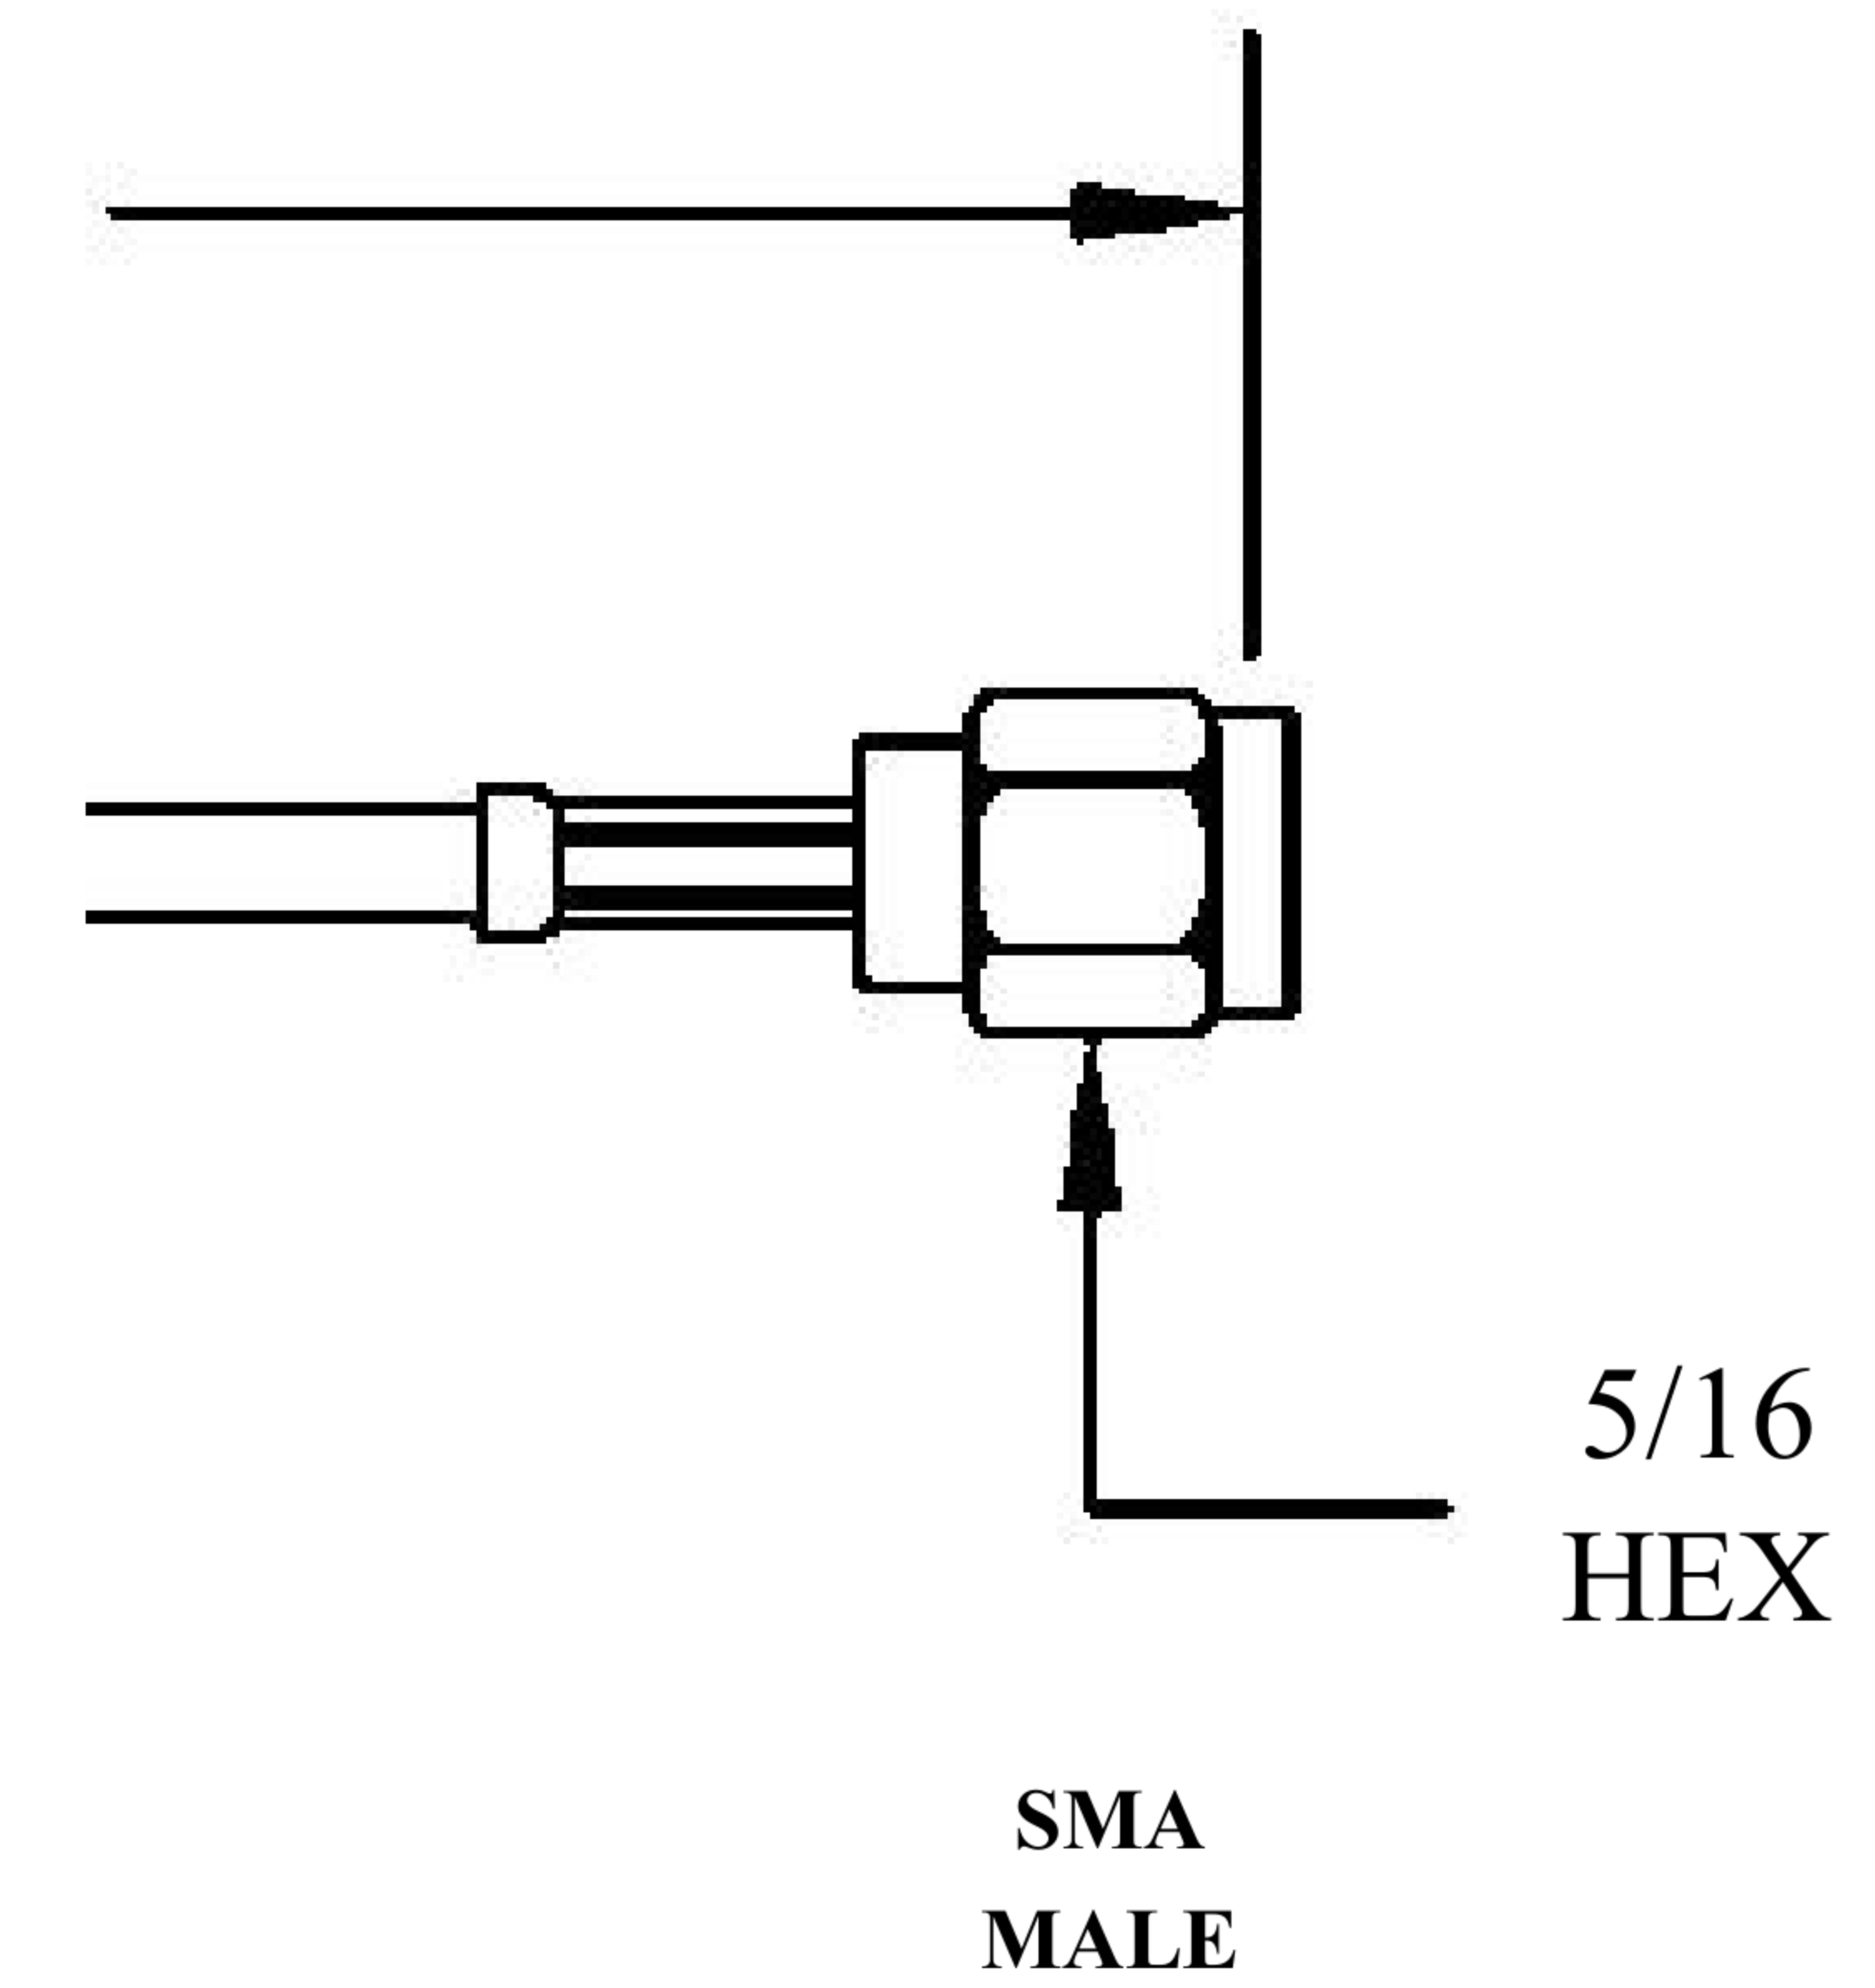

COMPONENTS	IMPEDANCE
FAKRA PLUG	50 OHM
SMA MALE	50 OHM
ET-ET38392	50 OHM

Standard Lengths	
-12	12"
-24	24"
-36	36"
-48	48"
-60	60"
-XXX	Custom Length in Inches

Part Configurator			
1. Replace Y with code.			
2. Replace XX with length in inches.			
CODING	PLUG	COLOR	APPLICATION
A	6	BLACK	RADIO WITH PHANTOM SUPPLY
B	7	WHITE	RADIO WITHOUT PHANTOM SUPPLY
C	2	BLUE	GPS: TELEMATICS OR NAVIGATION
D	2	BORDEAUX	GSM: CELLULAR PHONE
H	2	VIOLET	GPS: TELEMATICS AND NAVIGATION
I	2	BEIGE	BLUETOOTH
K	2	CURRY	RADIO WITH IF OUTPUT (ANTENNA DIVERSITY)
Z	d	WATER BLUE	NEUTRAL CODING

FAKRA PLUG

LENGTH MEASURED FROM CONTACT TO CONTACT

8th Floor, Building 1, Yongfu Science and Technology Center Industrial Park, Nanzha District 5, Humen, 523900, Dongguan, Guangdong, China.

Website: [www.ebeestock.com](http://www.ebeestock.com)

Email: [sales@ebeestock.com](mailto:sales@ebeestock.com)

COAXIAL & FIBER OPTICS

DWG TITLE	ET22354	DES_	sma-male-to-beige-fakra-plug-cable-12-inch-length-using-rg174-coax-0022350
-----------	---------	------	--

SIZE A | FSCM NO. 53919 | CAD FILE 073102 | SCALE N/A | 127

NOTES:

- UNLESS OTHERWISE SPECIFIED ALL DIMENSIONS ARE NOMINAL.
- ALL SPECIFICATIONS ARE SUBJECT TO CHANGE WITHOUT NOTICE AT ANY TIME.