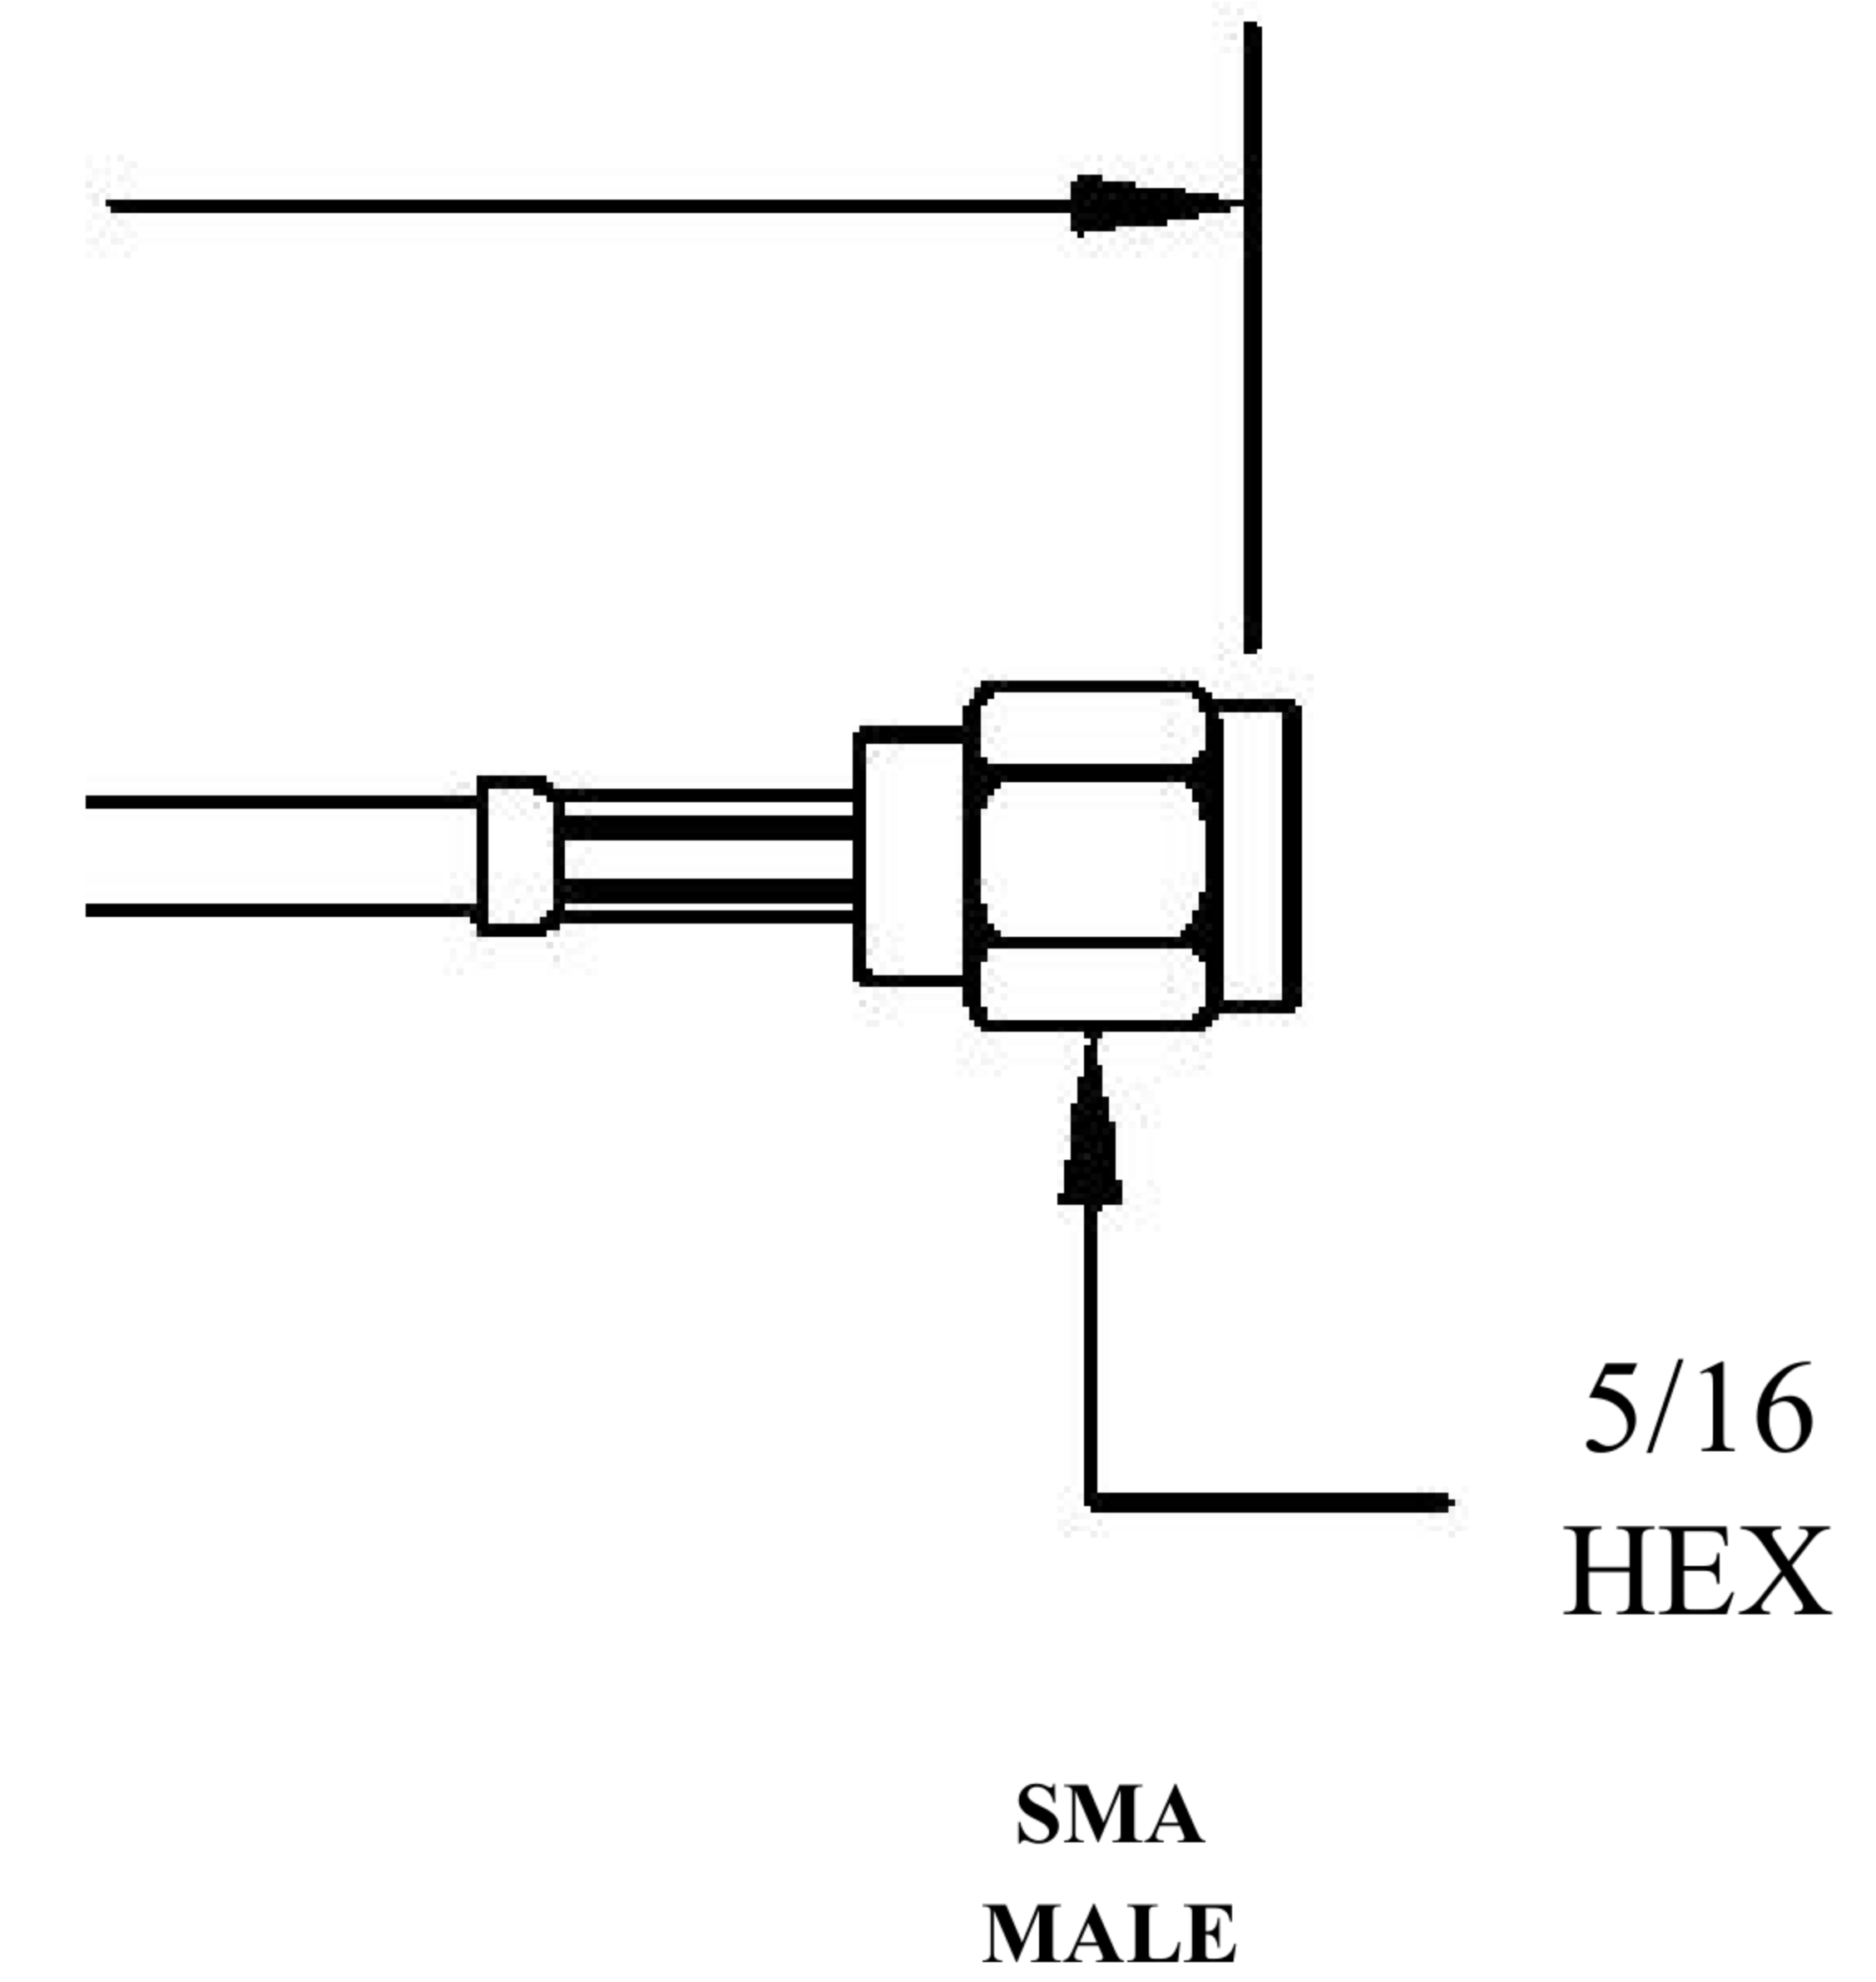

COMPONENTS	IMPEDANCE
FAKRA PLUG	50 OHM
SMA MALE	50 OHM
ET-ET38392	50 OHM

Standard Lengths	
-12	12"
-24	24"
-36	36"
-48	48"
-60	60"
-XXX	Custom Length in Inches

Part Configurator			
1. Replace Y with code.			
2. Replace XX with length in inches.			
CODING	PLUG	COLOR	APPLICATION
A	6	BLACK	RADIO WITH PHANTOM SUPPLY
B	7	WHITE	RADIO WITHOUT PHANTOM SUPPLY
C	2	BLUE	GPS: TELEMATICS OR NAVIGATION
D	2	BORDEAUX	GSM: CELLULAR PHONE
H	2	VIOLET	GPS: TELEMATICS AND NAVIGATION
I	2	BEIGE	BLUETOOTH
K	2	CURRY	RADIO WITH IF OUTPUT (ANTENNA DIVERSITY)
Z	d	WATER BLUE	NEUTRAL CODING

FAKRA PLUG

LENGTH MEASURED FROM CONTACT TO CONTACT

8th Floor, Building 1, Yongfu Science and Technology Center Industrial Park, Nanzha District 5, Humen, 523900, Dongguan, Guangdong, China.

Website: [www.ebeestock.com](http://www.ebeestock.com)

Email: [sales@ebeestock.com](mailto:sales@ebeestock.com)

COAXIAL & FIBER OPTICS

DWG TITLE	ET22355	DES_	sma-male-to-curry-fakra-plug-cable-12-inch-length-using-rg174-coax-0022355
SIZE A   FSCM NO. 53919   CAD FILE 073102   SCALE N/A		127	