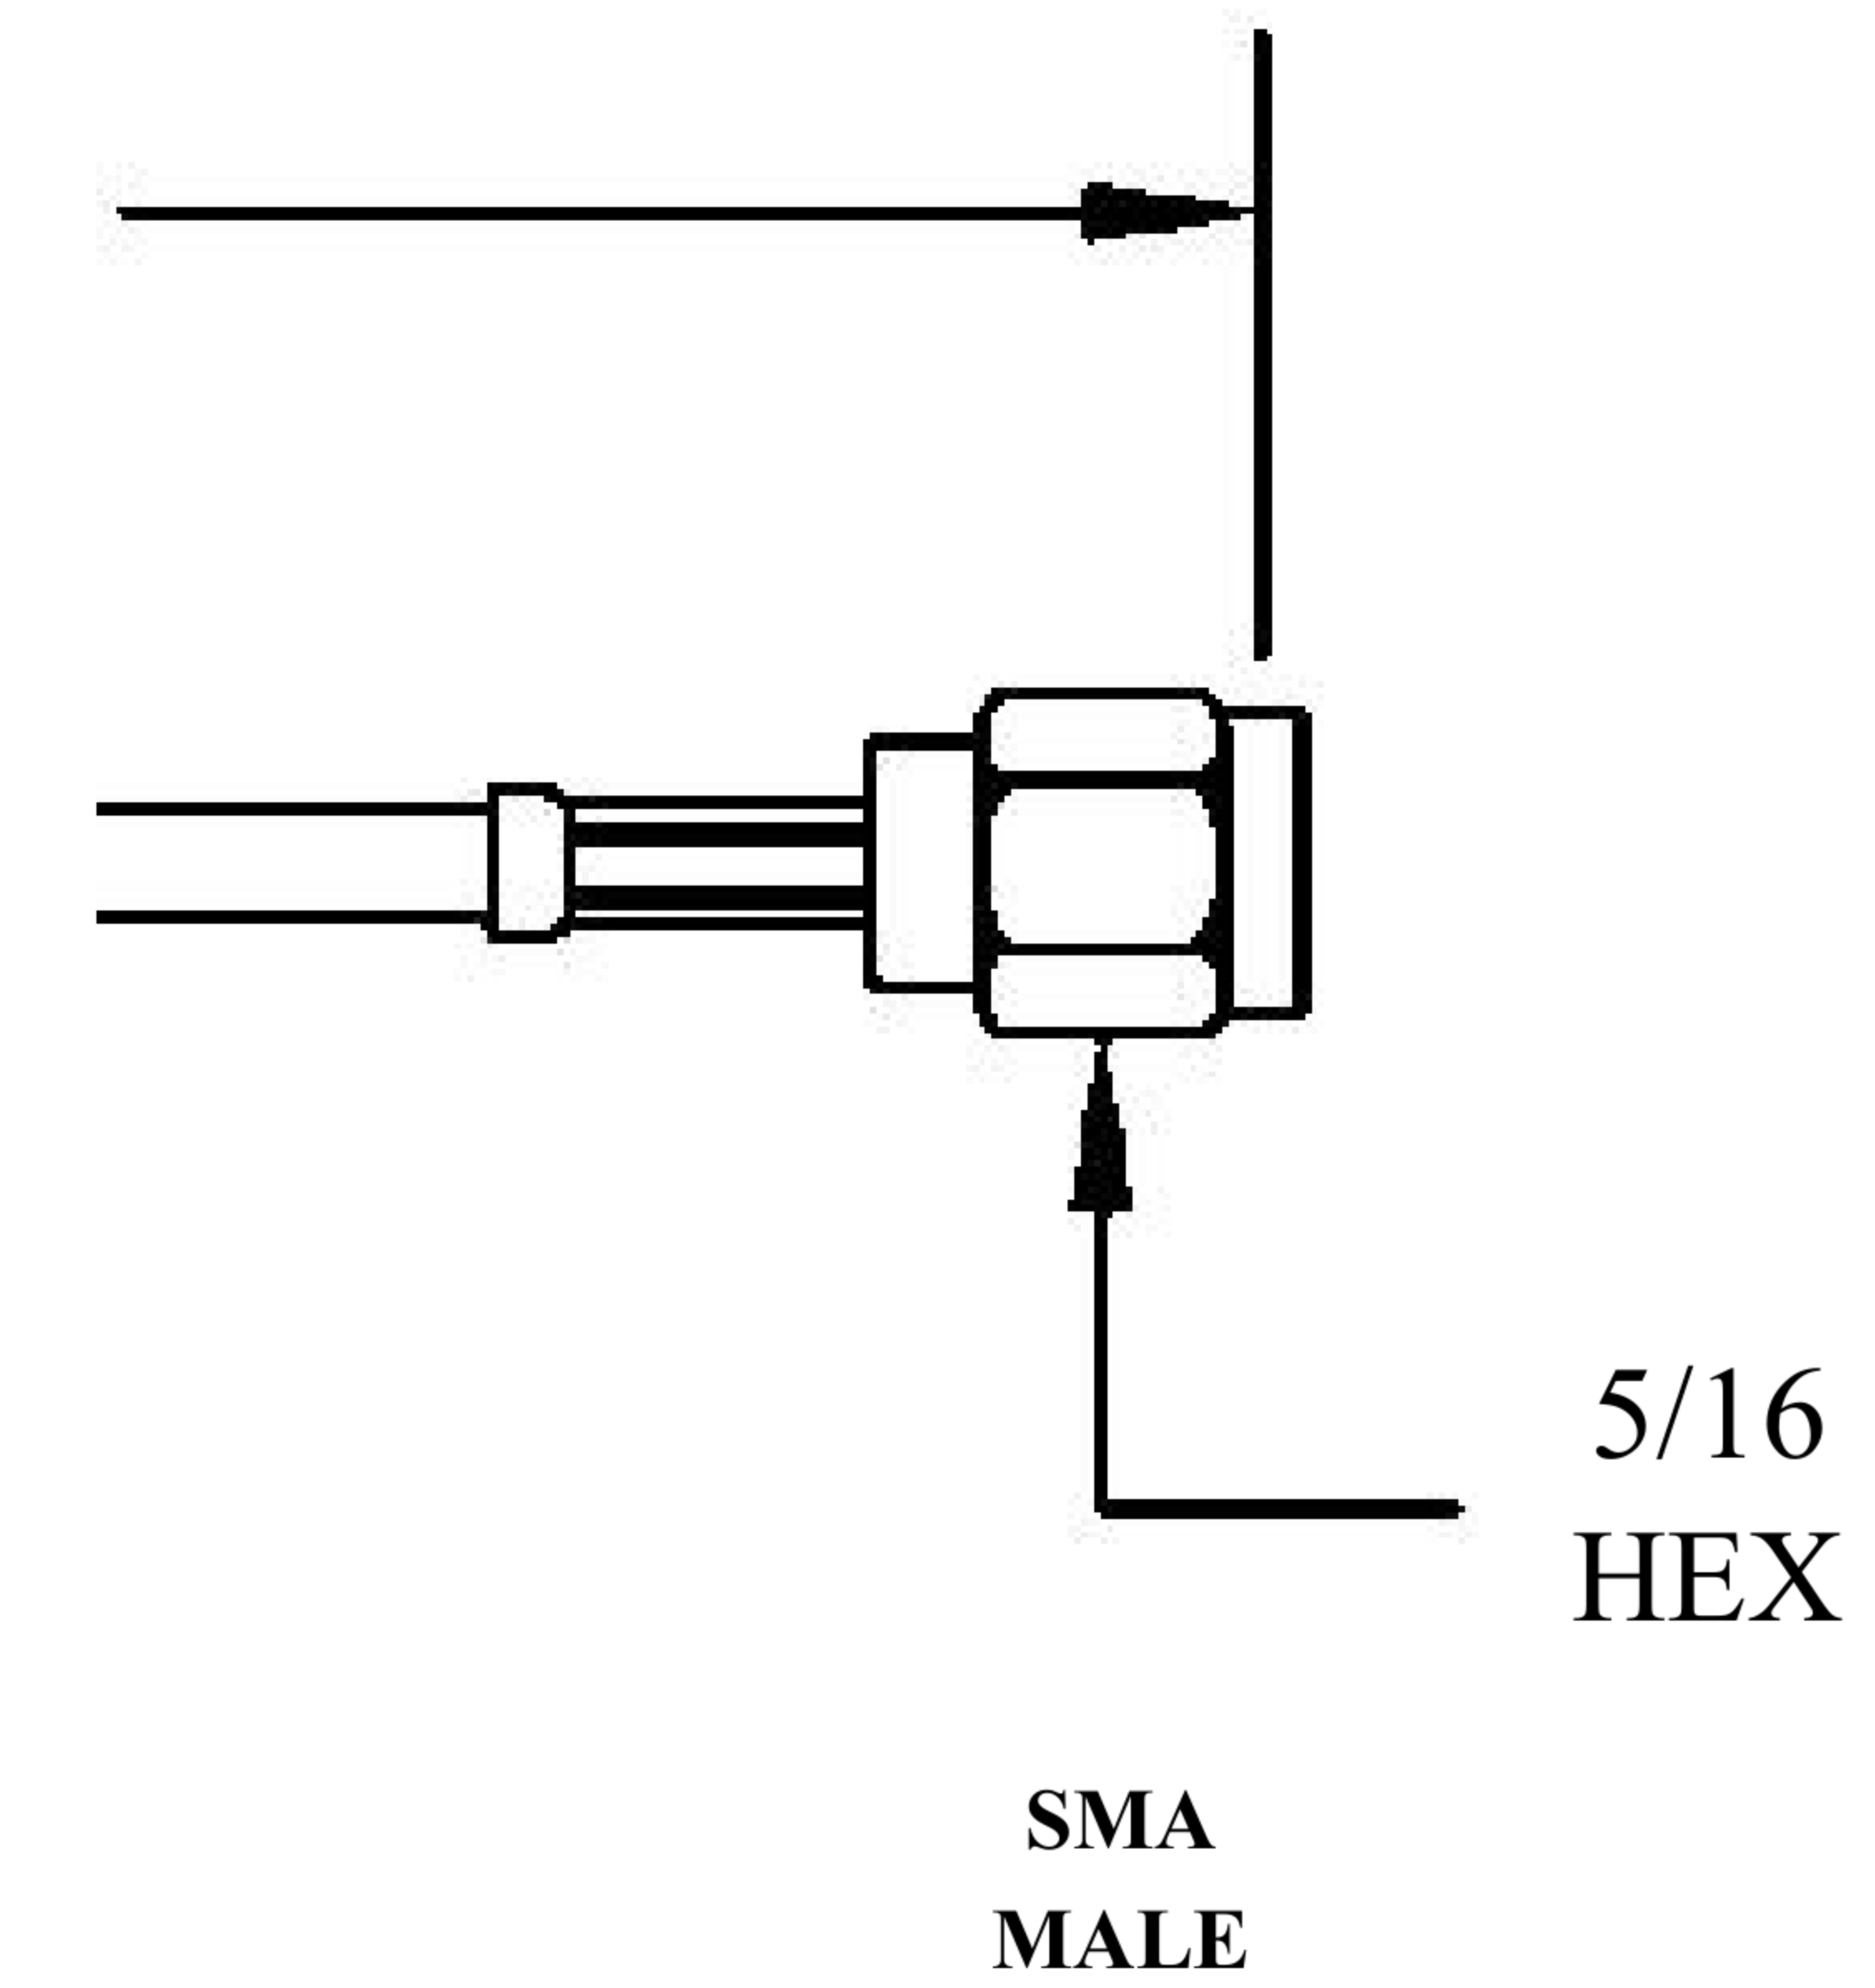

COMPONENTS	IMPEDANCE
FAKRA PLUG	50 OHM
SMA MALE	50 OHM
ET-ET38392	50 OHM

Standard Lengths	
-12	12"
-24	24"
-36	36"
-48	48"
-60	60"
-XXX	Custom Length in Inches

Part Configurator			
1. Replace Y with code.			
2. Replace XX with length in inches.			
CODING	PLUG	COLOR	APPLICATION
A	6	BLACK	RADIO WITH PHANTOM SUPPLY
B	7	WHITE	RADIO WITHOUT PHANTOM SUPPLY
C	2	BLUE	GPS: TELEMATICS OR NAVIGATION
D	2	BORDEAUX	GSM: CELLULAR PHONE
H	2	VIOLET	GPS: TELEMATICS AND NAVIGATION
I	2	BEIGE	BLUETOOTH
K	2	CURRY	RADIO WITH IF OUTPUT (ANTENNA DIVERSITY)
Z	d	WATER BLUE	NEUTRAL CODING

FAKRA PLUG

LENGTH MEASURED FROM CONTACT TO CONTACT

8th Floor, Building 1, Yongfu Science and Technology Center Industrial Park, Nanzha District 5, Humen, 523900, Dongguan, Guangdong, China.

Website: www.ebeestock.com

Email: sales@ebeestock.com

COAXIAL & FIBER OPTICS

DWG TITLE	ET22356	DES_	sma-male-to-curry-fakra-plug-cable-12-inch-length-using-rg174-coax-0022355
-----------	---------	------	--

SIZE A | FSCM NO. 53919 | CAD FILE 073102 | SCALE N/A | 127