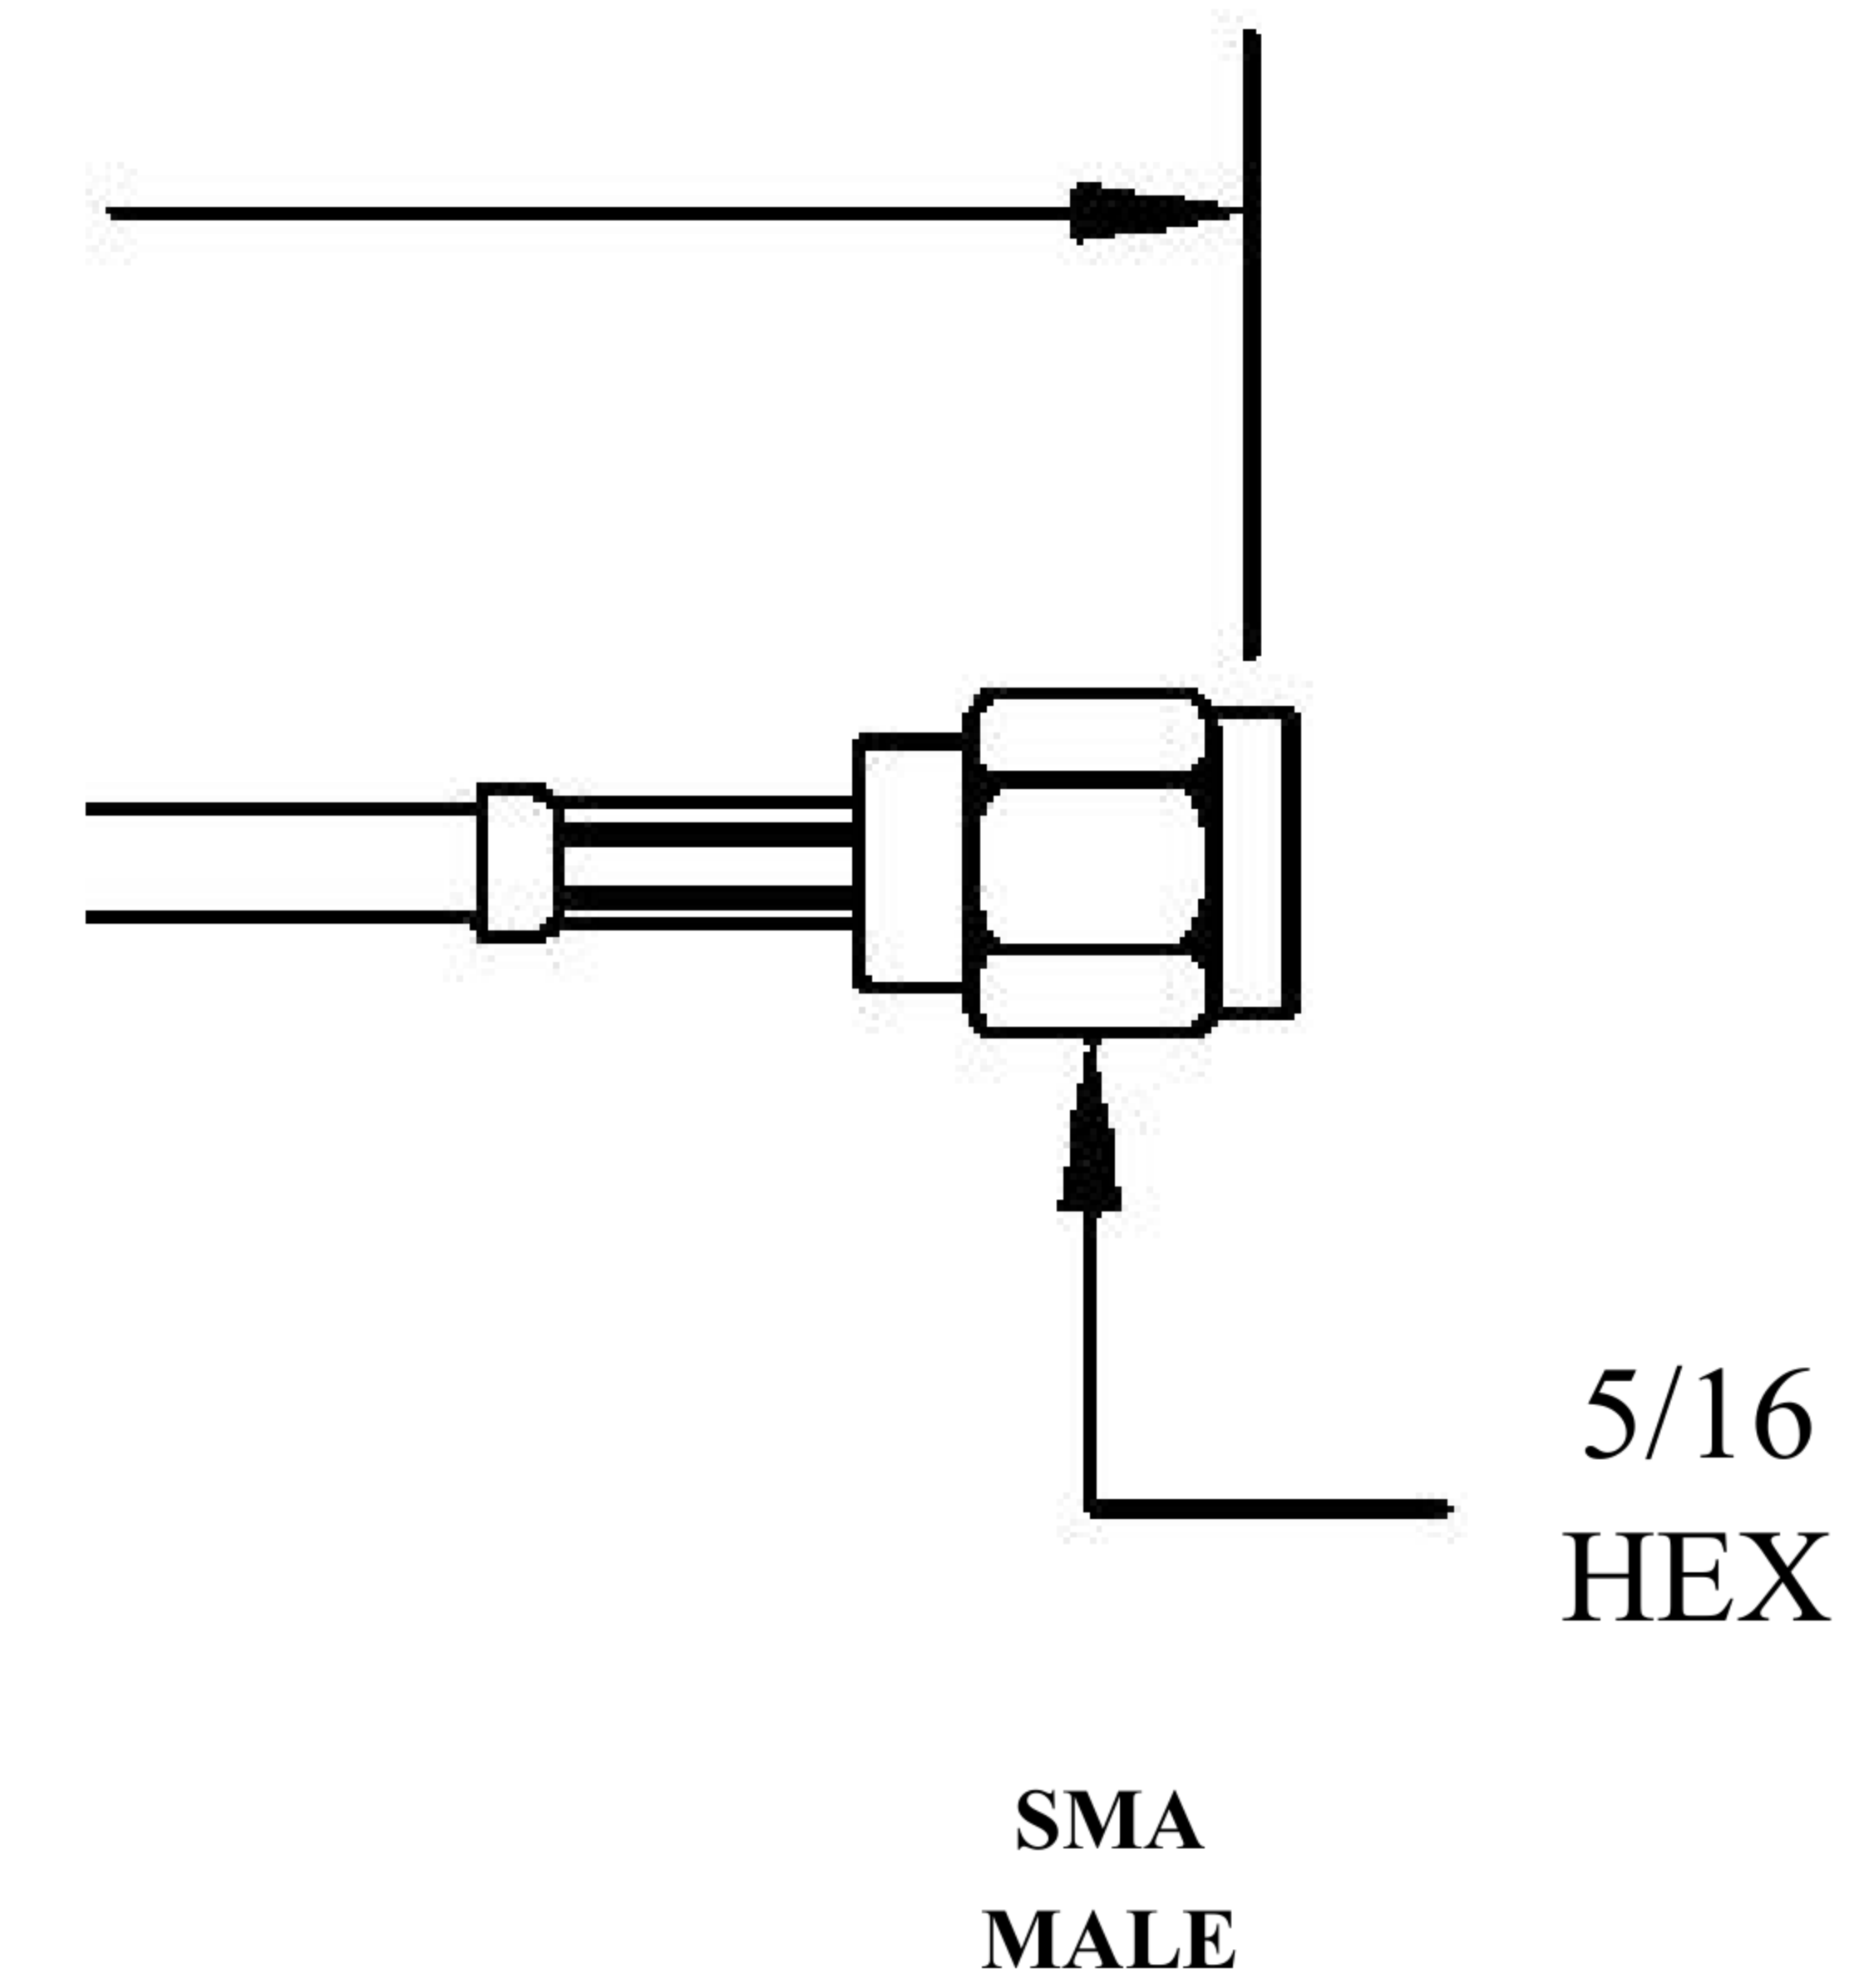

COMPONENTS	IMPEDANCE
FAKRA PLUG	50 OHM
SMA MALE	50 OHM
ET-ET38392	50 OHM

Standard Lengths	
-12	12"
-24	24"
-36	36"
-48	48"
-60	60"
-XXX	Custom Length in Inches

Part Configurator			
1. Replace Y with code.			
2. Replace XX with length in inches.			
CODING	PLUG	COLOR	APPLICATION
A	6	BLACK	RADIO WITH PHANTOM SUPPLY
B	7	WHITE	RADIO WITHOUT PHANTOM SUPPLY
C	2	BLUE	GPS: TELEMATICS OR NAVIGATION
D	2	BORDEAUX	GSM: CELLULAR PHONE
H	2	VIOLET	GPS: TELEMATICS AND NAVIGATION
I	2	BEIGE	BLUETOOTH
K	2	CURRY	RADIO WITH IF OUTPUT (ANTENNA DIVERSITY)
Z	d	WATER BLUE	NEUTRAL CODING

FAKRA PLUG

LENGTH MEASURED FROM CONTACT TO CONTACT

8th Floor, Building 1, Yongfu Science and Technology Center Industrial Park, Nanzha District 5, Humen, 523900, Dongguan, Guangdong, China.

Website: www.ebeestock.com

Email: sales@ebeestock.com

COAXIAL & FIBER OPTICS

DWG TITLE	ET22357	DES_	sma-male-to-curry-fakra-plug-cable-12-inch-length-using-rg174-coax-0022355
SIZE A FSCM NO. 53919 CAD FILE 073102 SCALE N/A			127

NOTES: