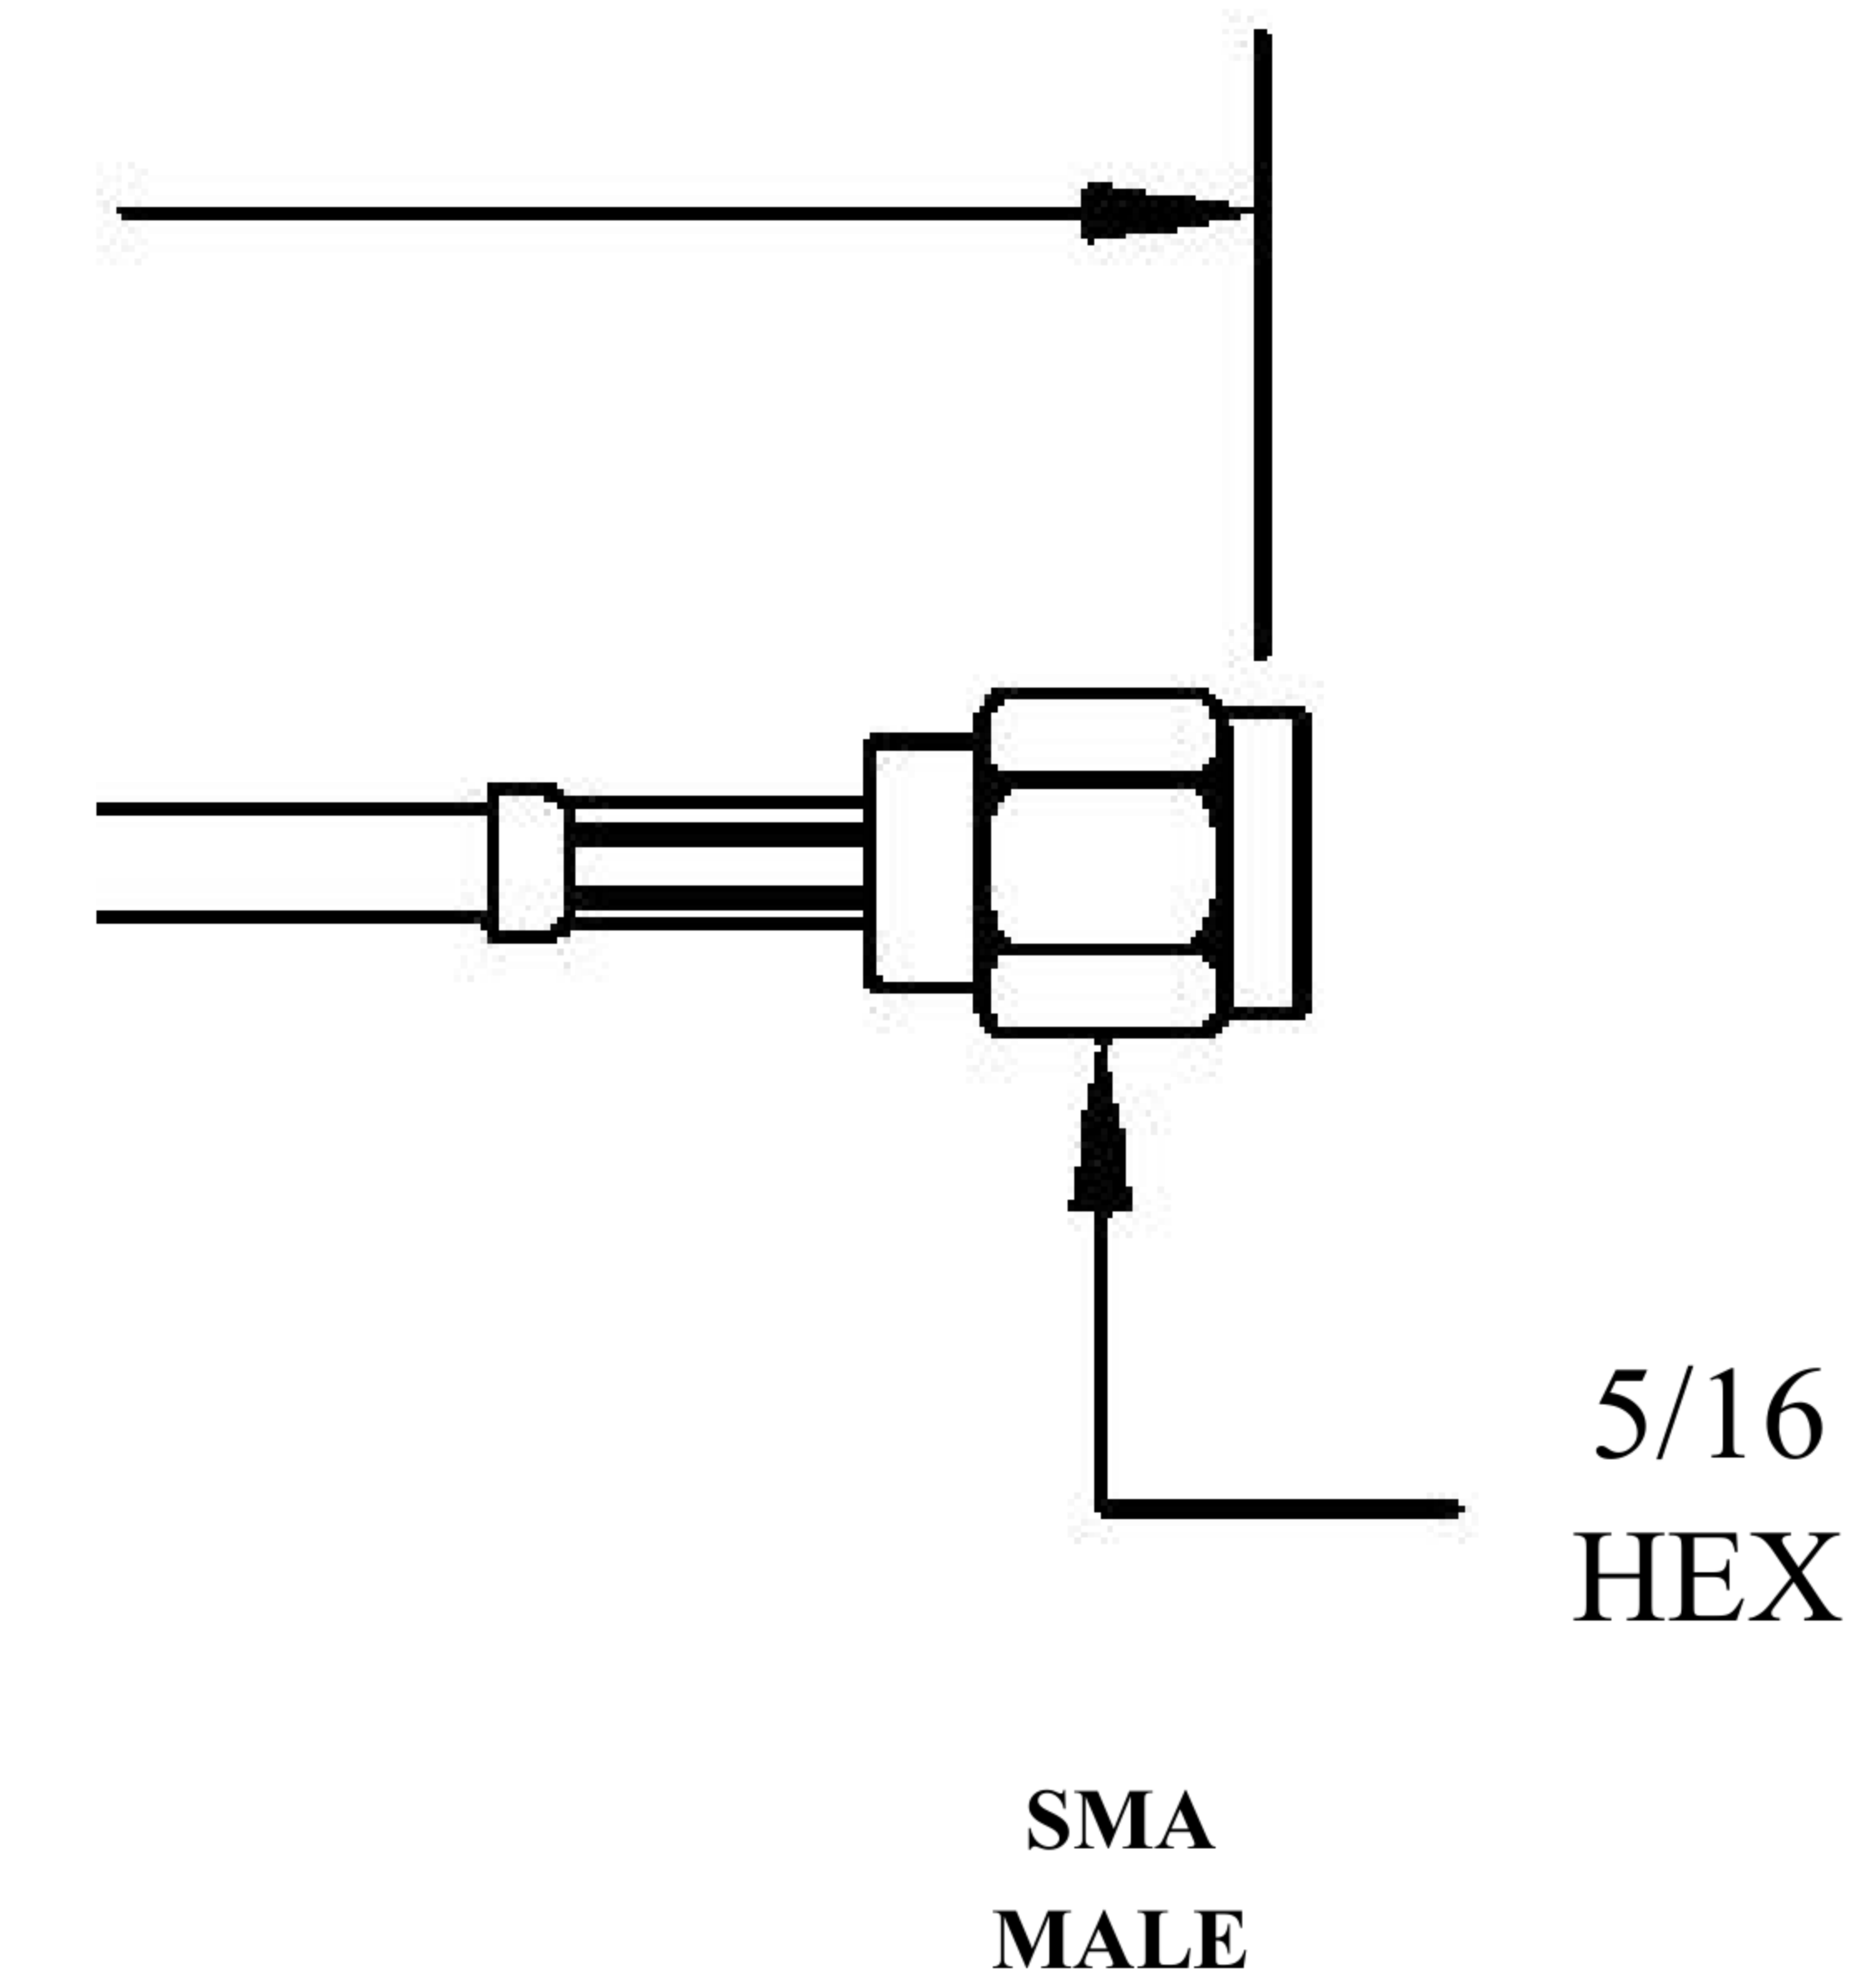

COMPONENTS	IMPEDANCE
FAKRA PLUG	50 OHM
SMA MALE	50 OHM
ET-ET38392	50 OHM

Standard Lengths	
-12	12"
-24	24"
-36	36"
-48	48"
-60	60"
-XXX	Custom Length in Inches

Part Configurator			
1. Replace Y with code.			
2. Replace XX with length in inches.			
CODING	PLUG	COLOR	APPLICATION
A	6	BLACK	RADIO WITH PHANTOM SUPPLY
B	7	WHITE	RADIO WITHOUT PHANTOM SUPPLY
C	2	BLUE	GPS: TELEMATICS OR NAVIGATION
D	2	BORDEAUX	GSM: CELLULAR PHONE
H	2	VIOLET	GPS: TELEMATICS AND NAVIGATION
I	2	BEIGE	BLUETOOTH
K	2	CURRY	RADIO WITH IF OUTPUT (ANTENNA DIVERSITY)
Z	d	WATER BLUE	NEUTRAL CODING

FAKRA PLUG

LENGTH MEASURED FROM CONTACT TO CONTACT

8th Floor, Building 1, Yongfu Science and Technology Center Industrial Park, Nanzha District 5, Humen, 523900, Dongguan, Guangdong, China.

Website: www.ebeestock.com

Email: sales@ebeestock.com

COAXIAL & FIBER OPTICS

DWG TITLE	ET22358	DES_	sma-male-to-curry-fakra-plug-cable-12-inch-length-using-rg174-coax-0022355
-----------	---------	------	--

SIZE A | FSCM NO. 53919 | CAD FILE 073102 | SCALE N/A | 127