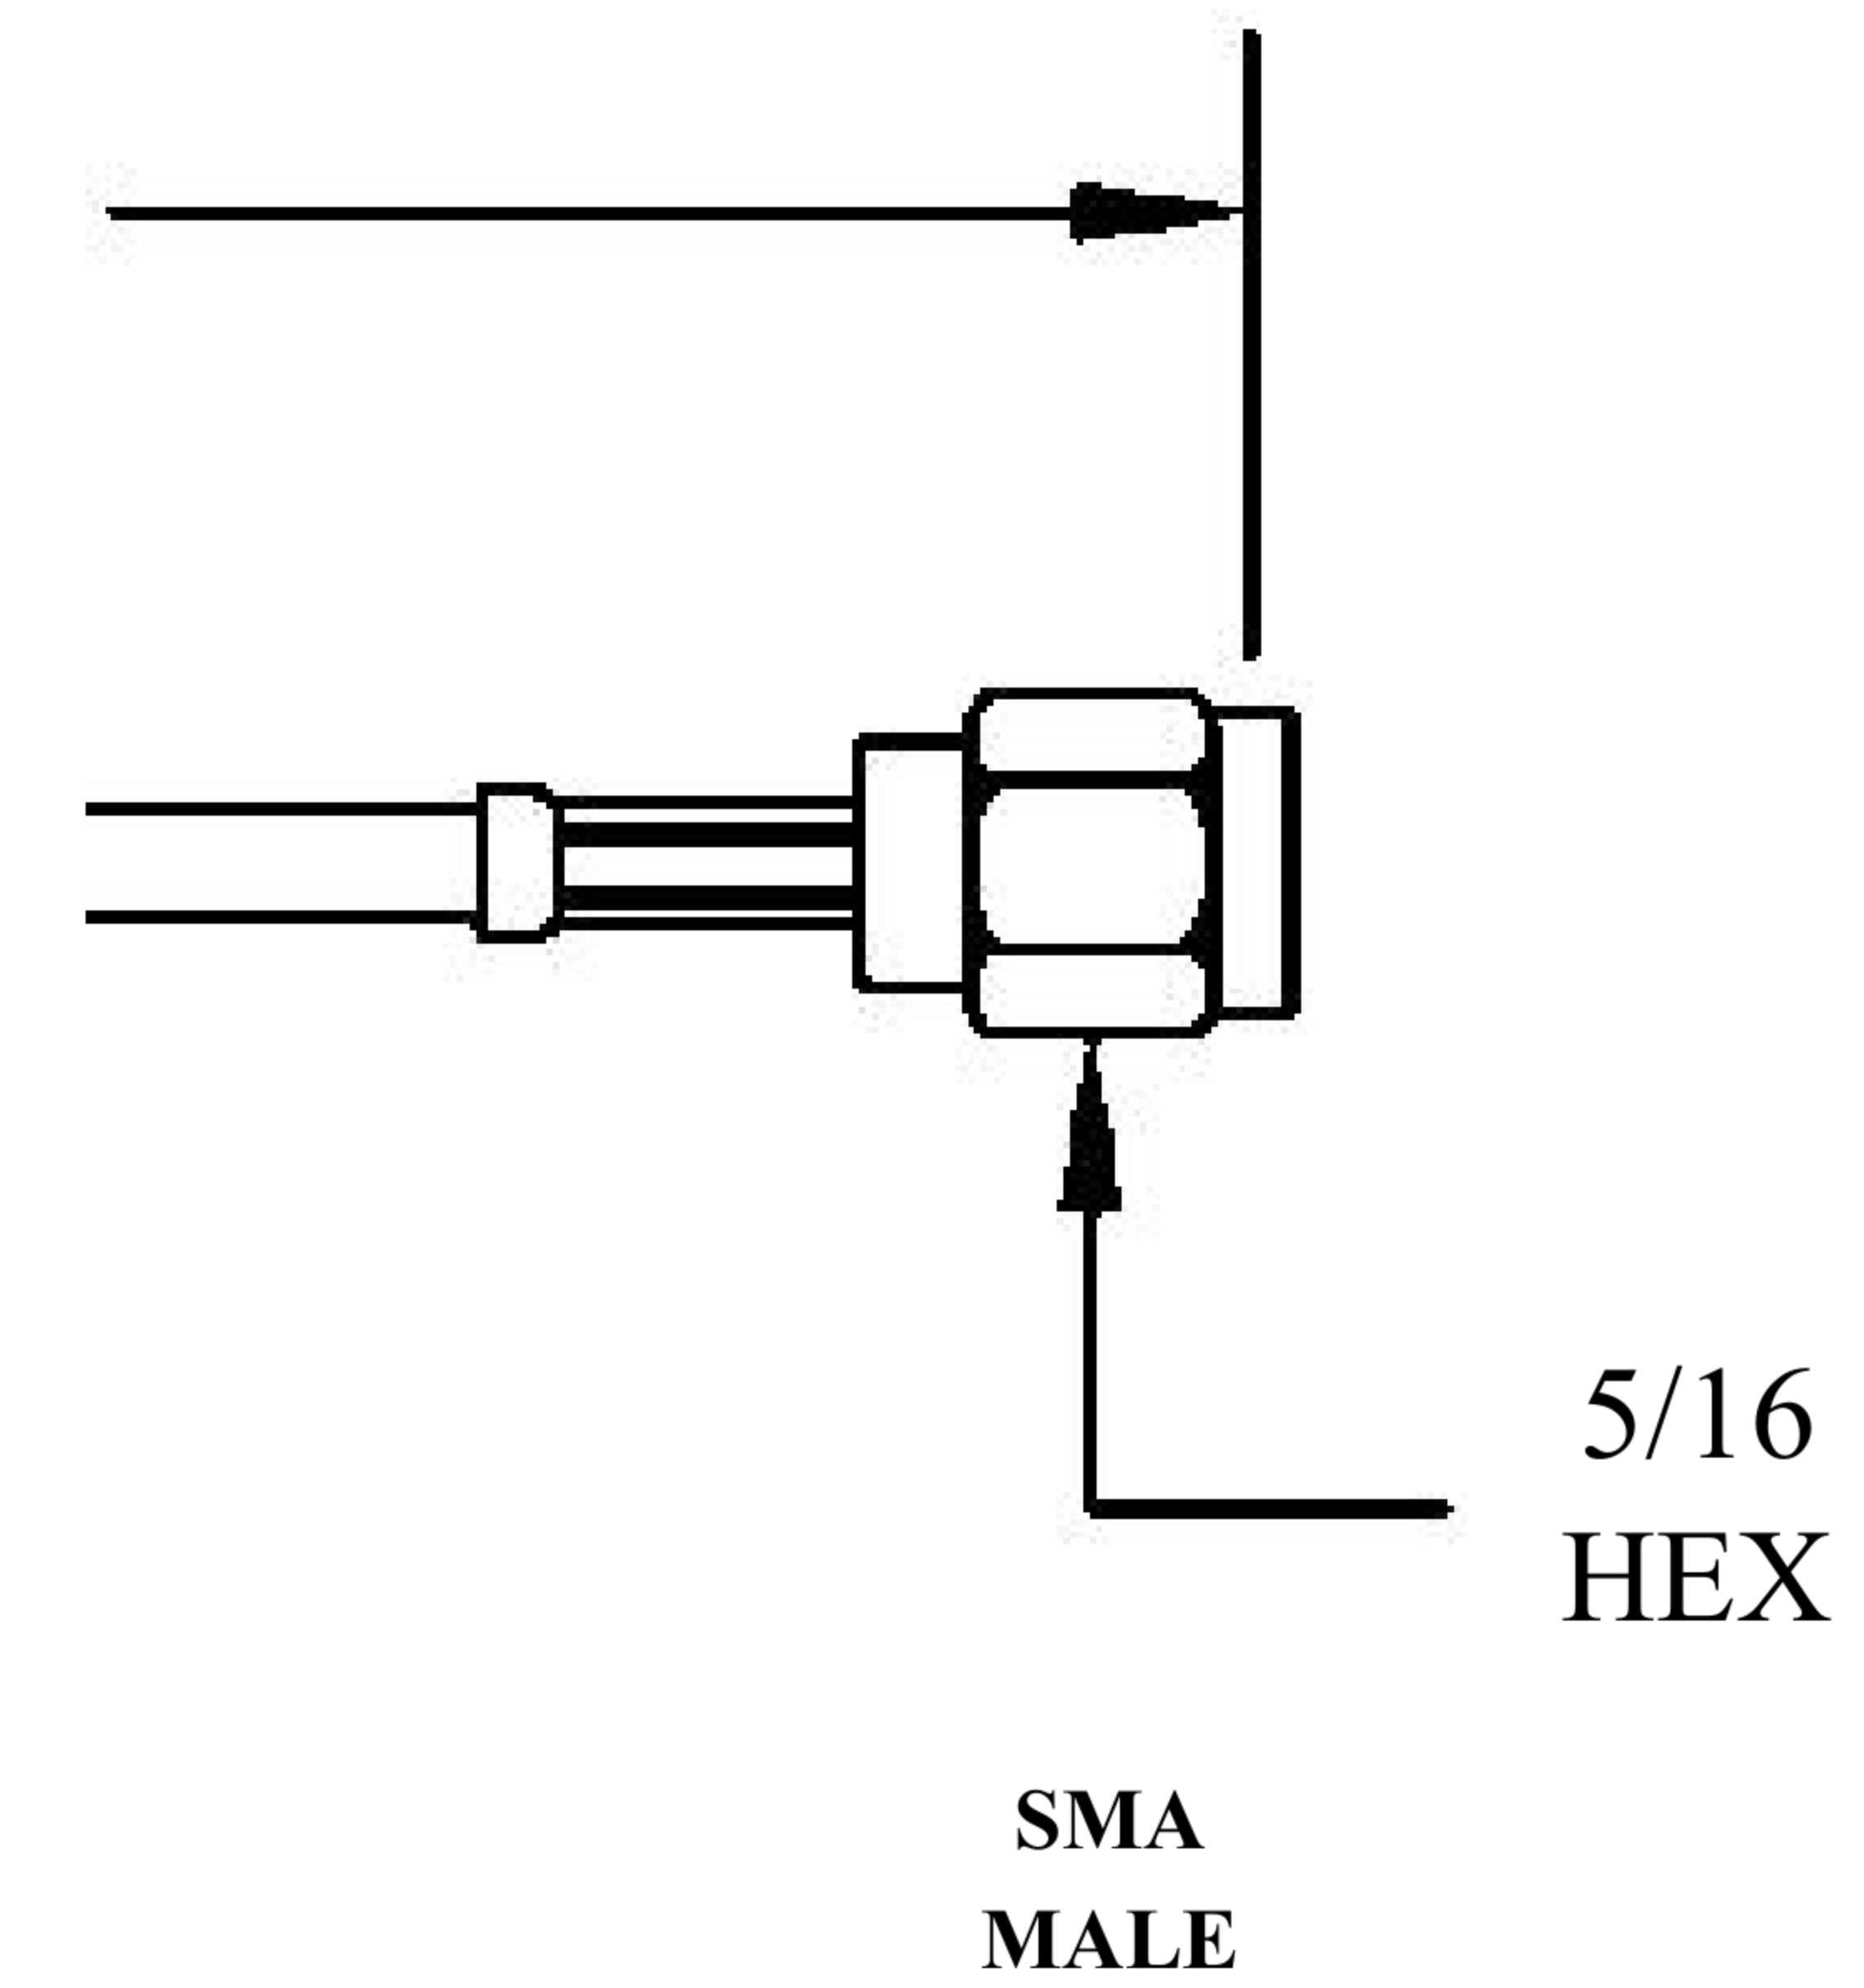

COMPONENTS	IMPEDANCE
FAKRA PLUG	50 OHM
SMA MALE	50 OHM
ET-ET38392	50 OHM

Standard Lengths	
-12	12"
-24	24"
-36	36"
-48	48"
-60	60"
-XXX	Custom Length in Inches

Part Configurator			
1. Replace Y with code.			
2. Replace XX with length in inches.			
CODING	PLUG	COLOR	APPLICATION
A	6	BLACK	RADIO WITH PHANTOM SUPPLY
B	7	WHITE	RADIO WITHOUT PHANTOM SUPPLY
C	2	BLUE	GPS: TELEMATICS OR NAVIGATION
D	2	BORDEAUX	GSM: CELLULAR PHONE
H	2	VIOLET	GPS: TELEMATICS AND NAVIGATION
I	2	BEIGE	BLUETOOTH
K	2	CURRY	RADIO WITH IF OUTPUT (ANTENNA DIVERSITY)
Z	d	WATER BLUE	NEUTRAL CODING

FAKRA PLUG

LENGTH MEASURED FROM CONTACT TO CONTACT

8th Floor, Building 1, Yongfu Science and Technology Center Industrial Park, Nanzha District 5, Humen, 523900, Dongguan, Guangdong, China.

Website: www.ebeestock.com

Email: sales@ebeestock.com

COAXIAL & FIBER OPTICS

DWG TITLE	ET22359	DES_	sma-male-to-curry-fakra-plug-cable-12-inch-length-using-rg174-coax-0022355
SIZE A FSCM NO. 53919 CAD FILE 073102 SCALE N/A		127	

NOTES: