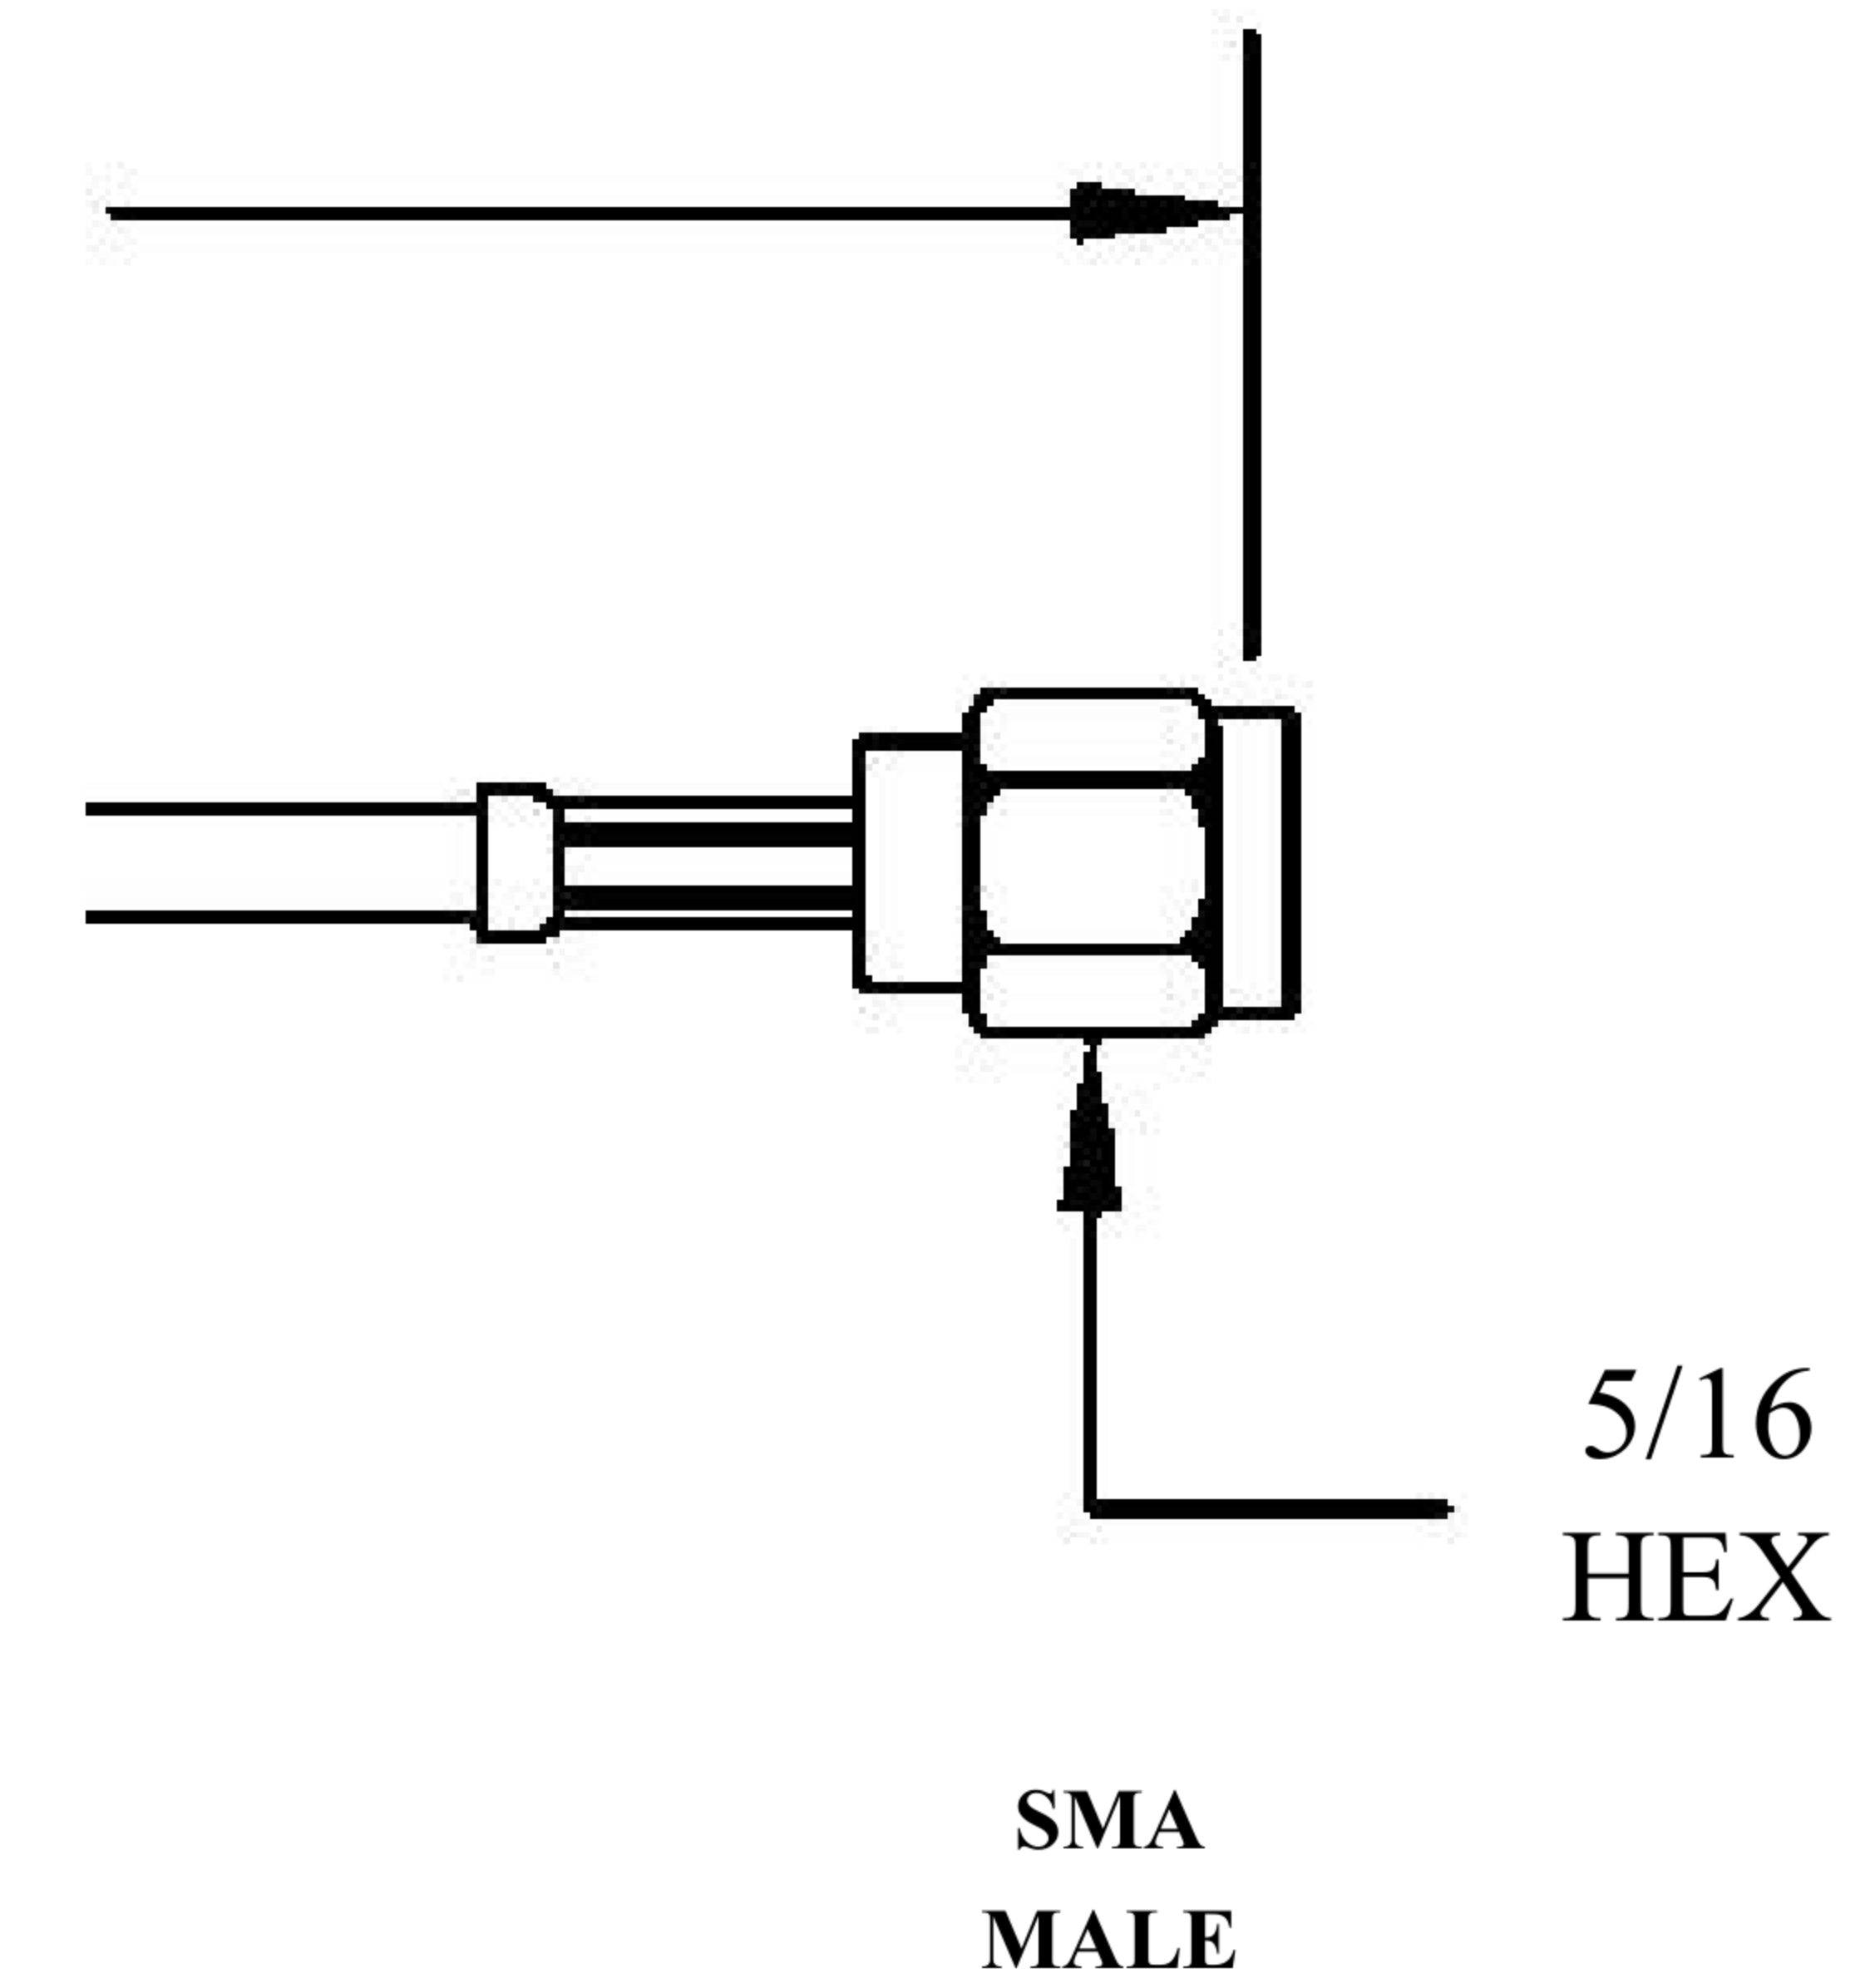

COMPONENTS	IMPEDANCE
FAKRA PLUG	50 OHM
SMA MALE	50 OHM
ET-ET38392	50 OHM

Standard Lengths	
-12	12"
-24	24"
-36	36"
-48	48"
-60	60"
-XXX	Custom Length in Inches

Part Configurator			
1. Replace Y with code.			
2. Replace XX with length in inches.			
CODING	PLUG	COLOR	APPLICATION
A	6	BLACK	RADIO WITH PHANTOM SUPPLY
B	7	WHITE	RADIO WITHOUT PHANTOM SUPPLY
C	2	BLUE	GPS: TELEMATICS OR NAVIGATION
D	2	BORDEAUX	GSM: CELLULAR PHONE
H	2	VIOLET	GPS: TELEMATICS AND NAVIGATION
I	2	BEIGE	BLUETOOTH
K	2	CURRY	RADIO WITH IF OUTPUT (ANTENNA DIVERSITY)
Z	d	WATER BLUE	NEUTRAL CODING

FAKRA PLUG

LENGTH MEASURED FROM CONTACT TO CONTACT

8th Floor, Building 1, Yongfu Science and Technology Center Industrial Park, Nanzha District 5, Humen, 523900, Dongguan, Guangdong, China.

Website: [www.ebeestock.com](http://www.ebeestock.com)

Email: [sales@ebeestock.com](mailto:sales@ebeestock.com)

COAXIAL & FIBER OPTICS

DWG TITLE	ET22360	DES_	sma-male-to-water-blue-fakra-plug-cable-12-inch-length-using-rg174-coax-0022360
-----------	---------	------	---

SIZE A | FSCM NO. 53919 | CAD FILE 073102 | SCALE N/A | 127

NOTES:

- UNLESS OTHERWISE SPECIFIED ALL DIMENSIONS ARE NOMINAL.
- ALL SPECIFICATIONS ARE SUBJECT TO CHANGE WITHOUT NOTICE AT ANY TIME.