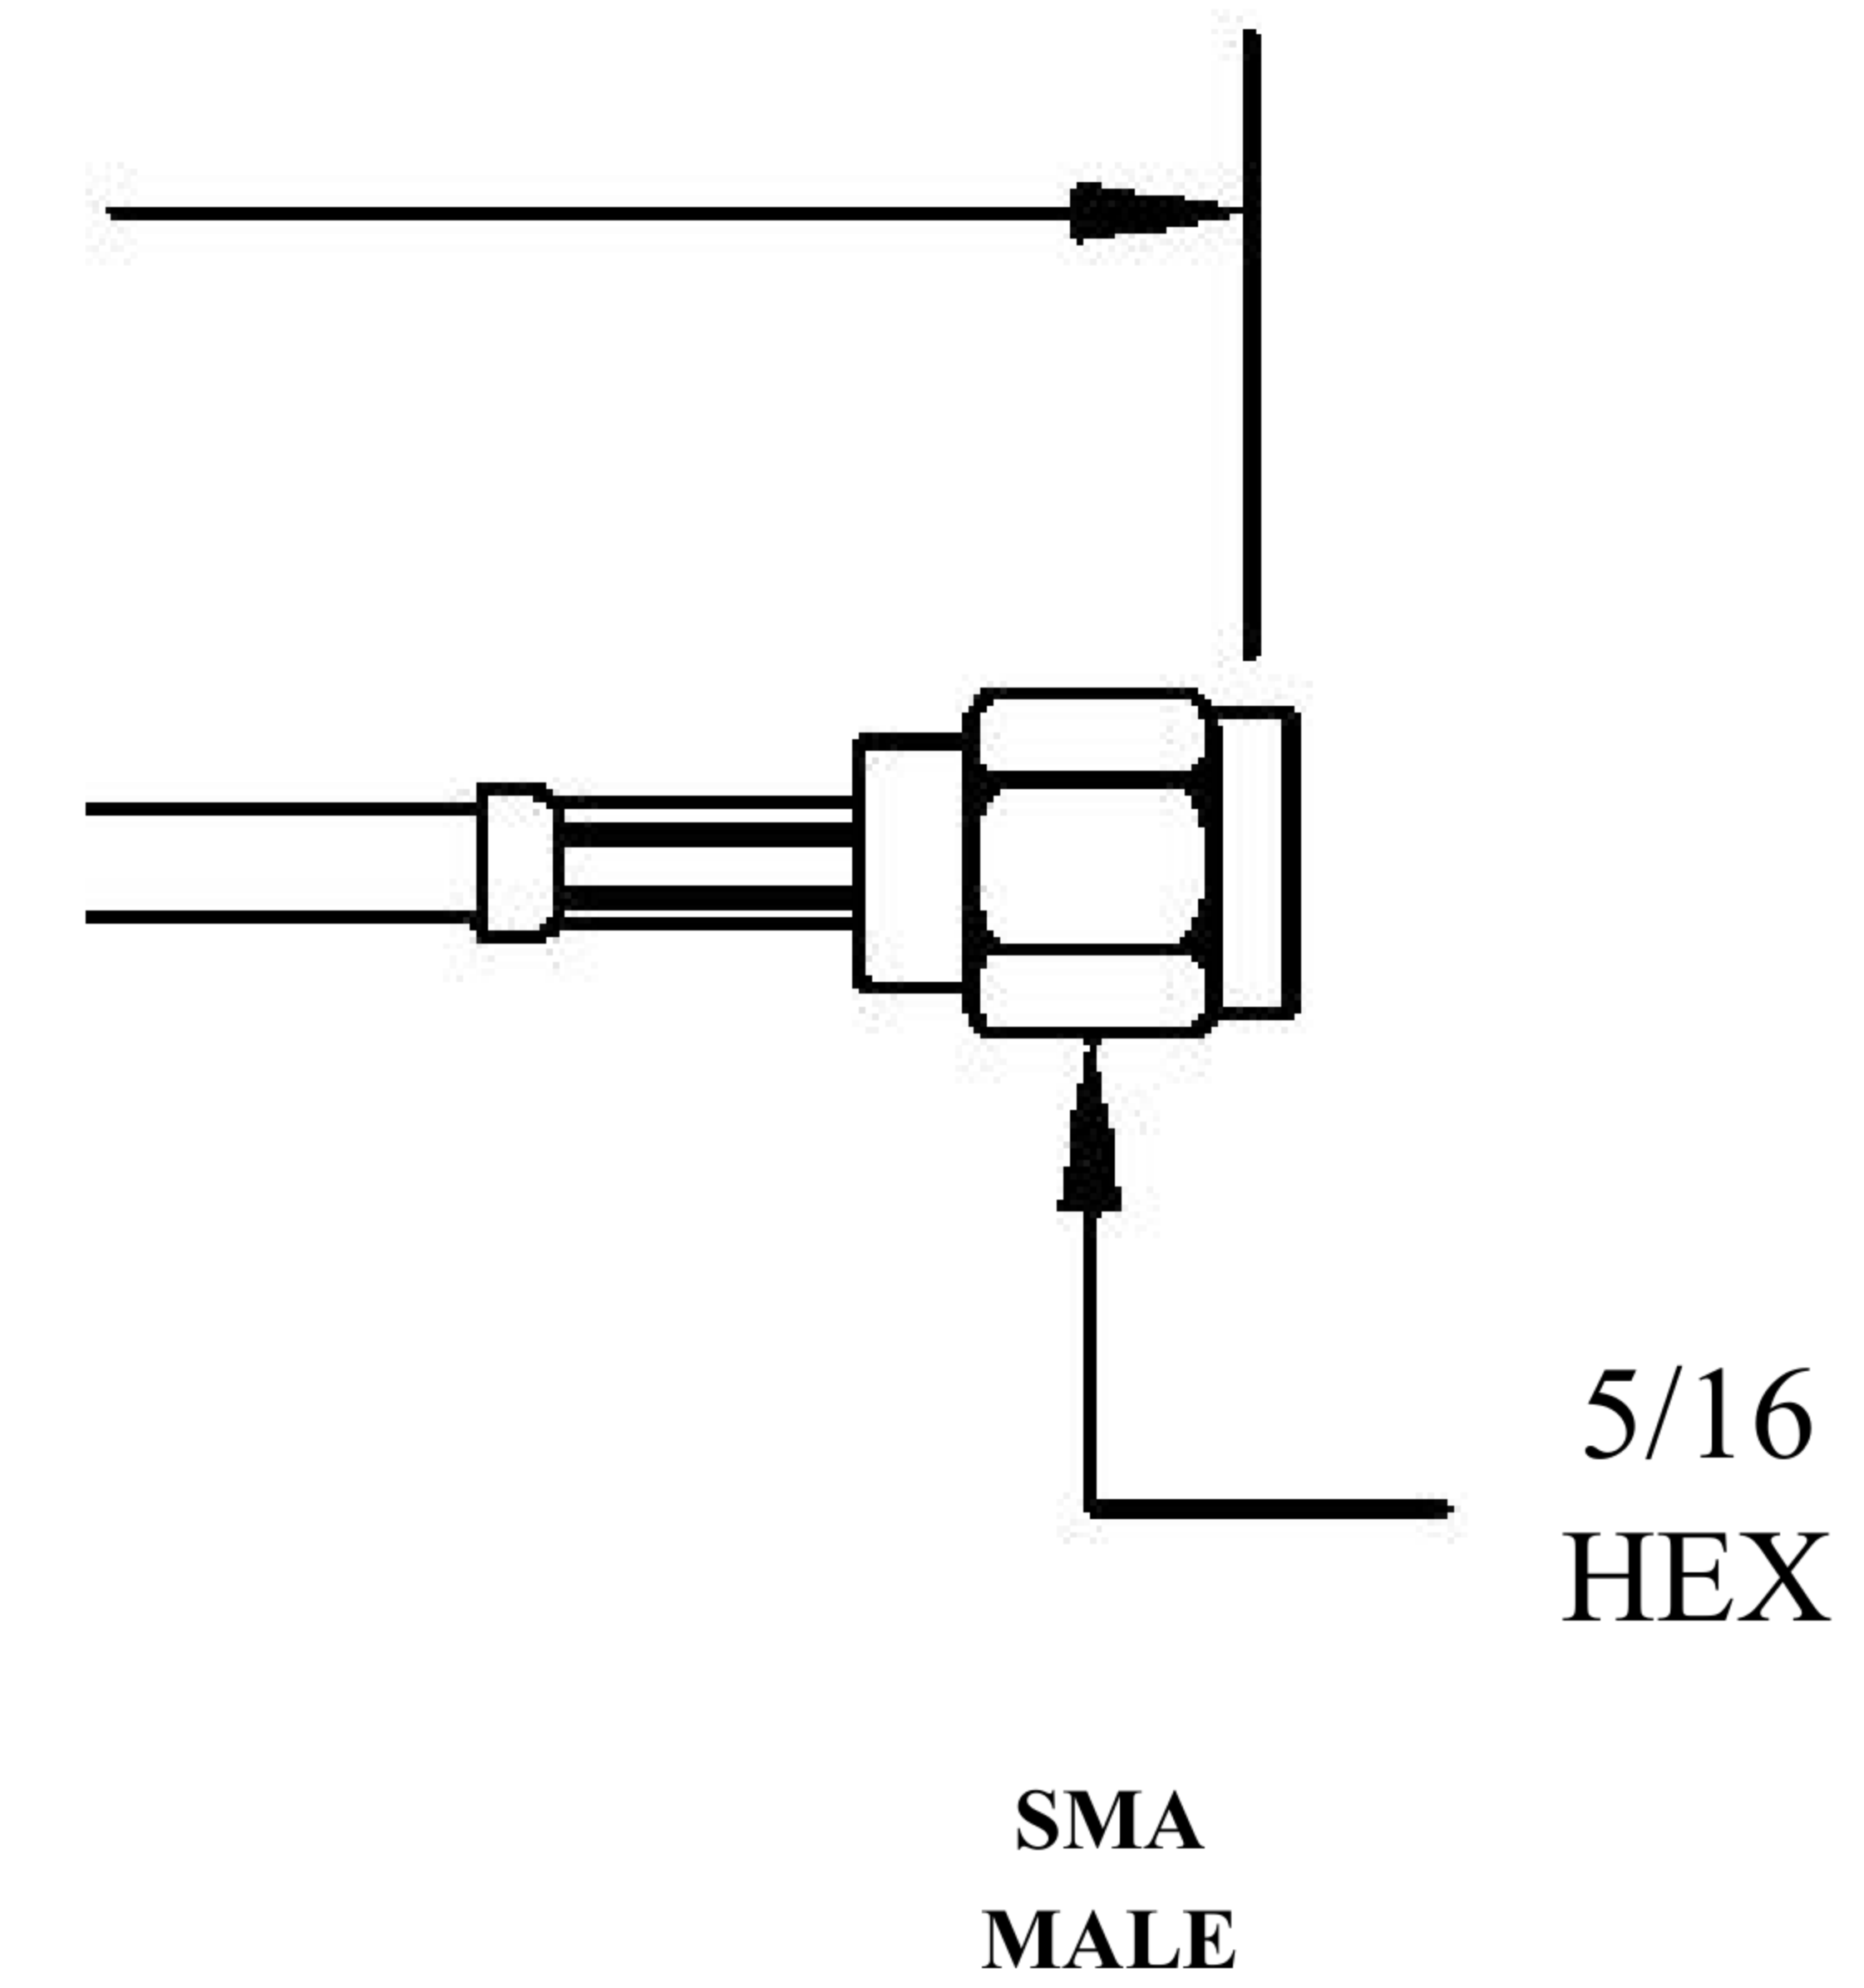

COMPONENTS	IMPEDANCE
FAKRA PLUG	50 OHM
SMA MALE	50 OHM
ET-ET38392	50 OHM

Standard Lengths	
-12	12"
-24	24"
-36	36"
-48	48"
-60	60"
-XXX	Custom Length in Inches

Part Configurator			
1. Replace Y with code.			
2. Replace XX with length in inches.			
CODING	PLUG	COLOR	APPLICATION
A	6	BLACK	RADIO WITH PHANTOM SUPPLY
B	7	WHITE	RADIO WITHOUT PHANTOM SUPPLY
C	2	BLUE	GPS: TELEMATICS OR NAVIGATION
D	2	BORDEAUX	GSM: CELLULAR PHONE
H	2	VIOLET	GPS: TELEMATICS AND NAVIGATION
I	2	BEIGE	BLUETOOTH
K	2	CURRY	RADIO WITH IF OUTPUT (ANTENNA DIVERSITY)
Z	d	WATER BLUE	NEUTRAL CODING

FAKRA PLUG

LENGTH MEASURED FROM CONTACT TO CONTACT

8th Floor, Building 1, Yongfu Science and Technology Center Industrial Park, Nanzha District 5, Humen, 523900, Dongguan, Guangdong, China.

Website: www.ebeestock.com

Email: sales@ebeestock.com

COAXIAL & FIBER OPTICS

DWG TITLE	ET22361	DES_	sma-male-to-water-blue-fakra-plug-cable-12-inch-length-using-rg174-coax-0022360
-----------	---------	------	---

SIZE A | FSCM NO. 53919 | CAD FILE 073102 | SCALE N/A | 127