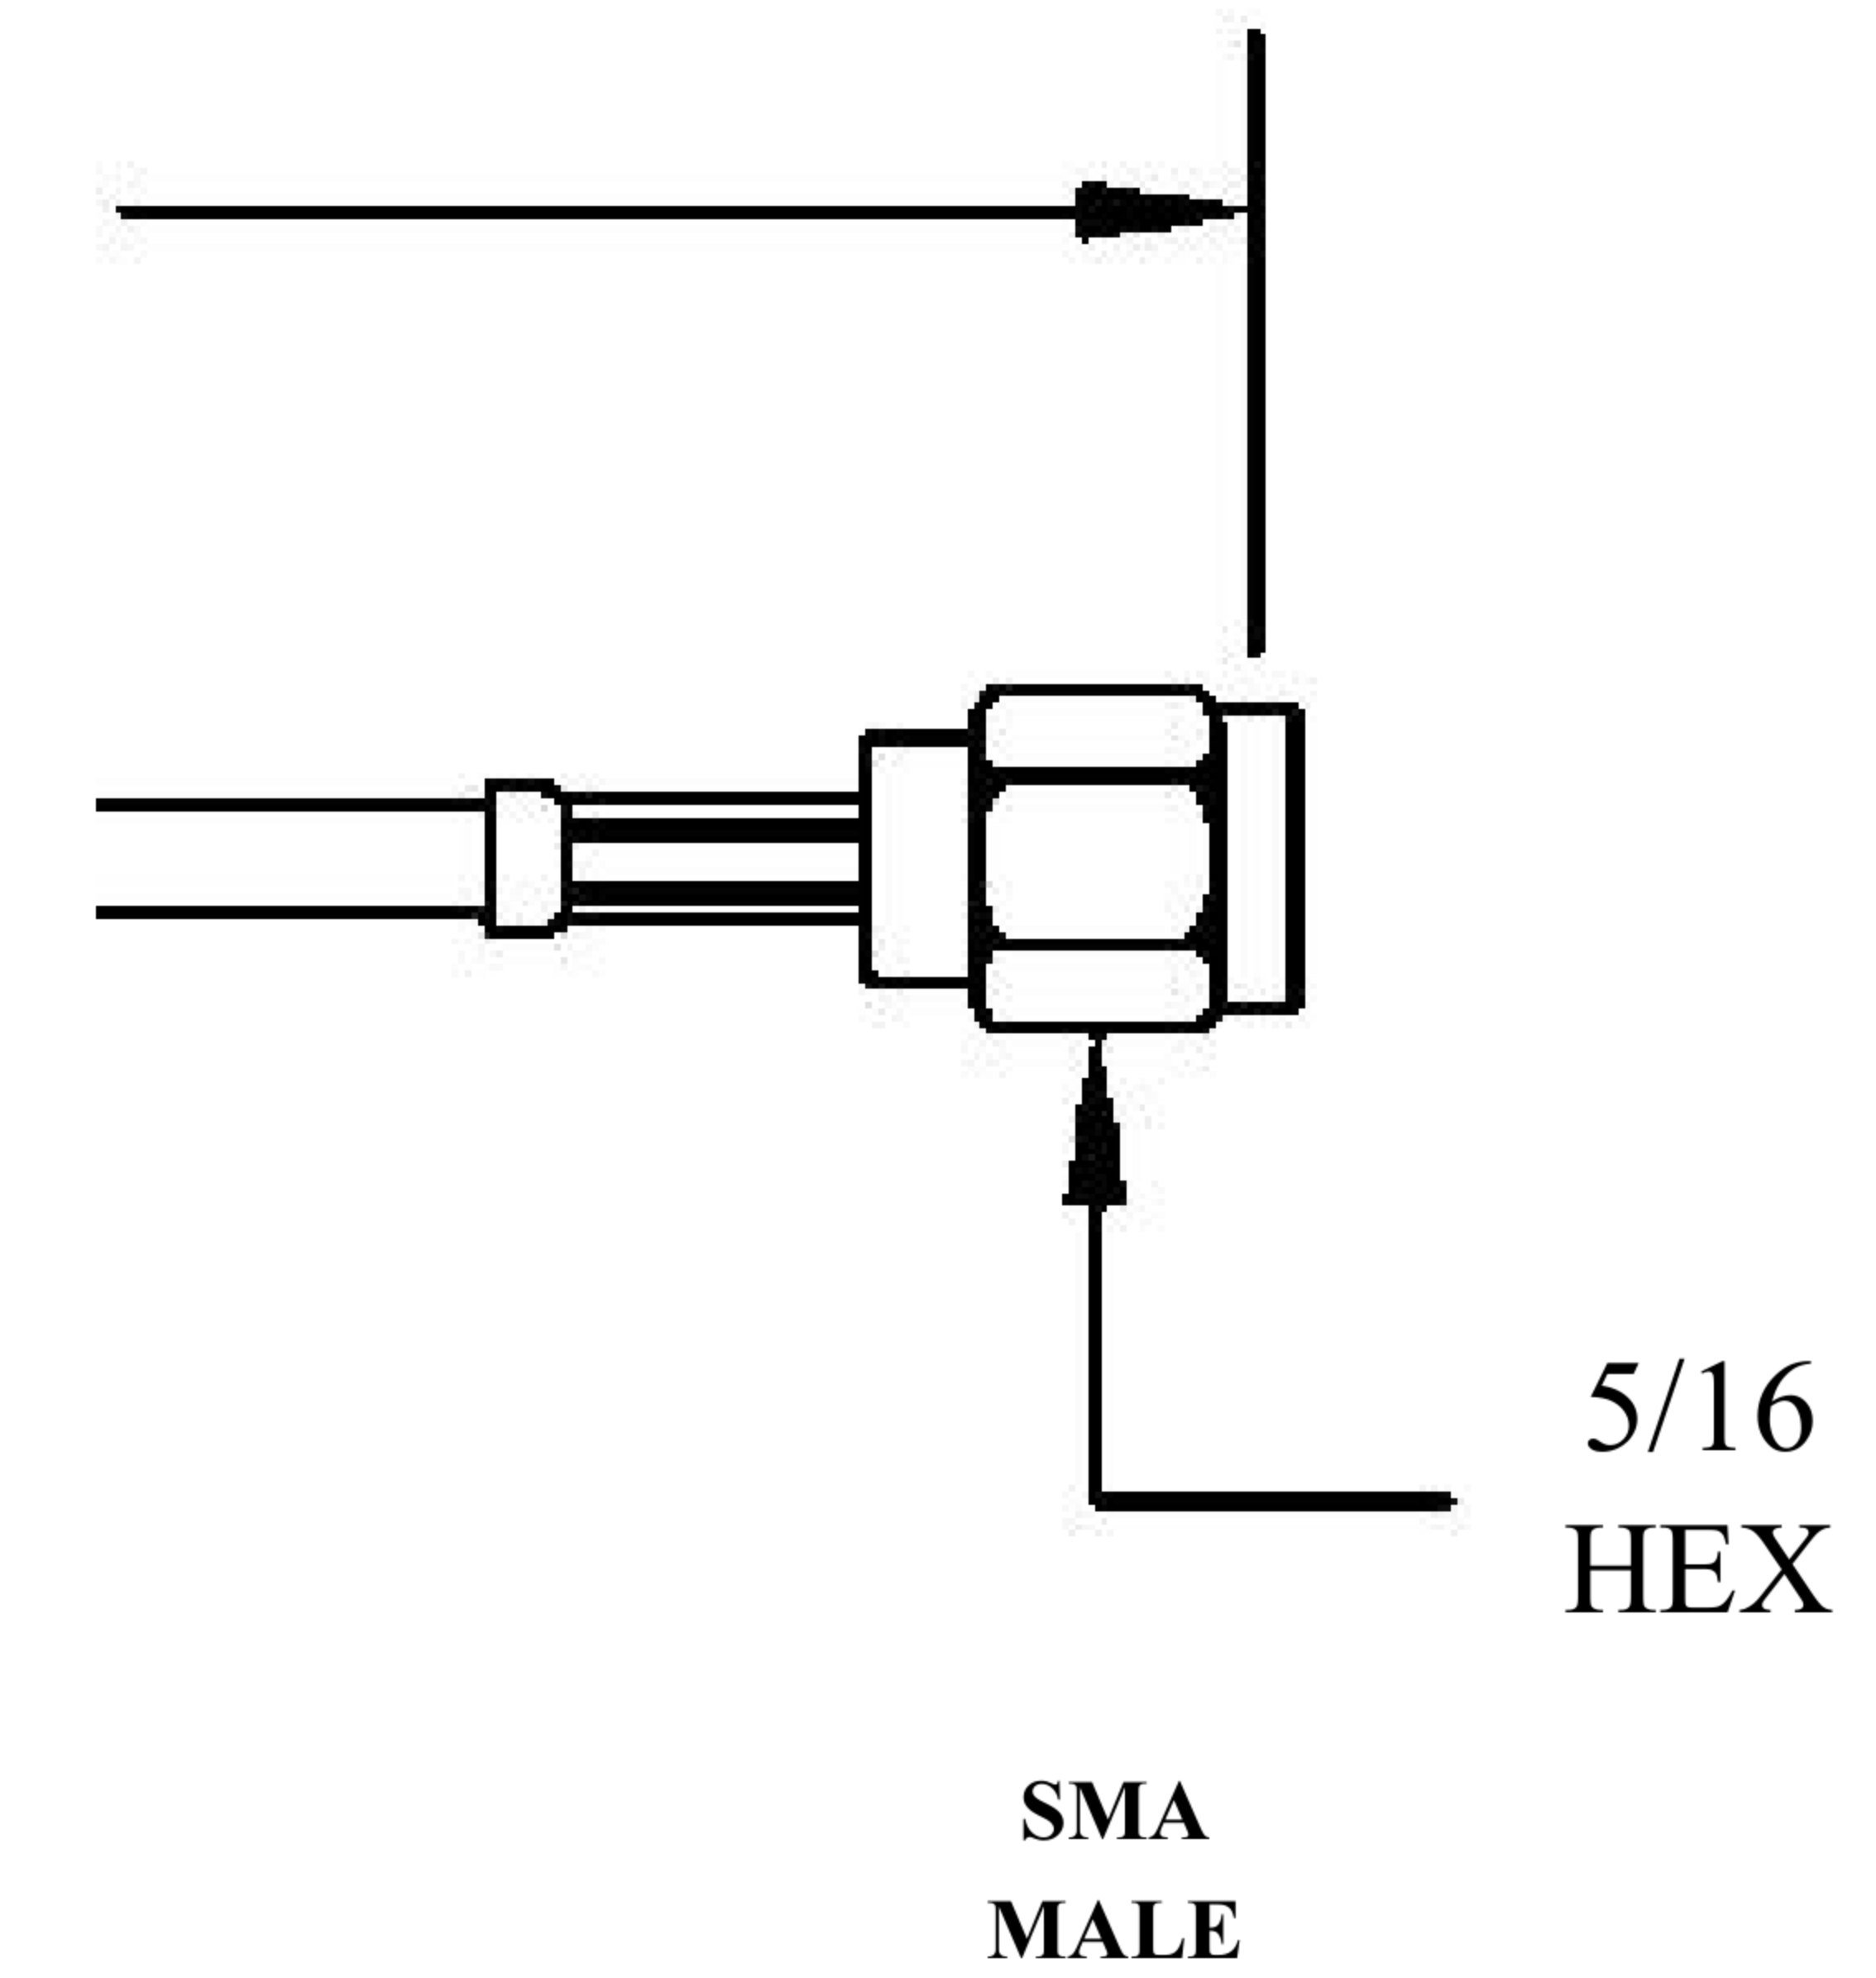

| COMPONENTS | IMPEDANCE |
|------------|-----------|
| FAKRA PLUG | 50 OHM |
| SMA MALE | 50 OHM |
| ET-ET38392 | 50 OHM |
| | |

| Standard Lengths | |
|------------------|-------------------------|
| -12 | 12" |
| -24 | 24" |
| -36 | 36" |
| -48 | 48" |
| -60 | 60" |
| -XXX | Custom Length in Inches |
| | |

| Part Configurator | | | |
|--------------------------------------|------|------------|--|
| 1. Replace Y with code. | | | |
| 2. Replace XX with length in inches. | | | |
| CODING | PLUG | COLOR | APPLICATION |
| A | 6 | BLACK | RADIO WITH PHANTOM SUPPLY |
| B | 7 | WHITE | RADIO WITHOUT PHANTOM SUPPLY |
| C | 2 | BLUE | GPS: TELEMATICS OR NAVIGATION |
| D | 2 | BORDEAUX | GSM: CELLULAR PHONE |
| H | 2 | VIOLET | GPS: TELEMATICS AND NAVIGATION |
| I | 2 | BEIGE | BLUETOOTH |
| K | 2 | CURRY | RADIO WITH IF OUTPUT (ANTENNA DIVERSITY) |
| Z | d | WATER BLUE | NEUTRAL CODING |

FAKRA PLUG

LENGTH MEASURED FROM CONTACT TO CONTACT

8th Floor, Building 1, Yongfu Science and Technology Center Industrial Park, Nanzha District 5, Humen, 523900, Dongguan, Guangdong, China.

Website: www.ebeestock.com

Email: sales@ebeestock.com

COAXIAL & FIBER OPTICS

| | | | |
|-----------|---------|------|---|
| DWG TITLE | ET22362 | DES_ | sma-male-to-water-blue-fakra-plug-cable-12-inch-length-using-rg174-coax-0022360 |
|-----------|---------|------|---|