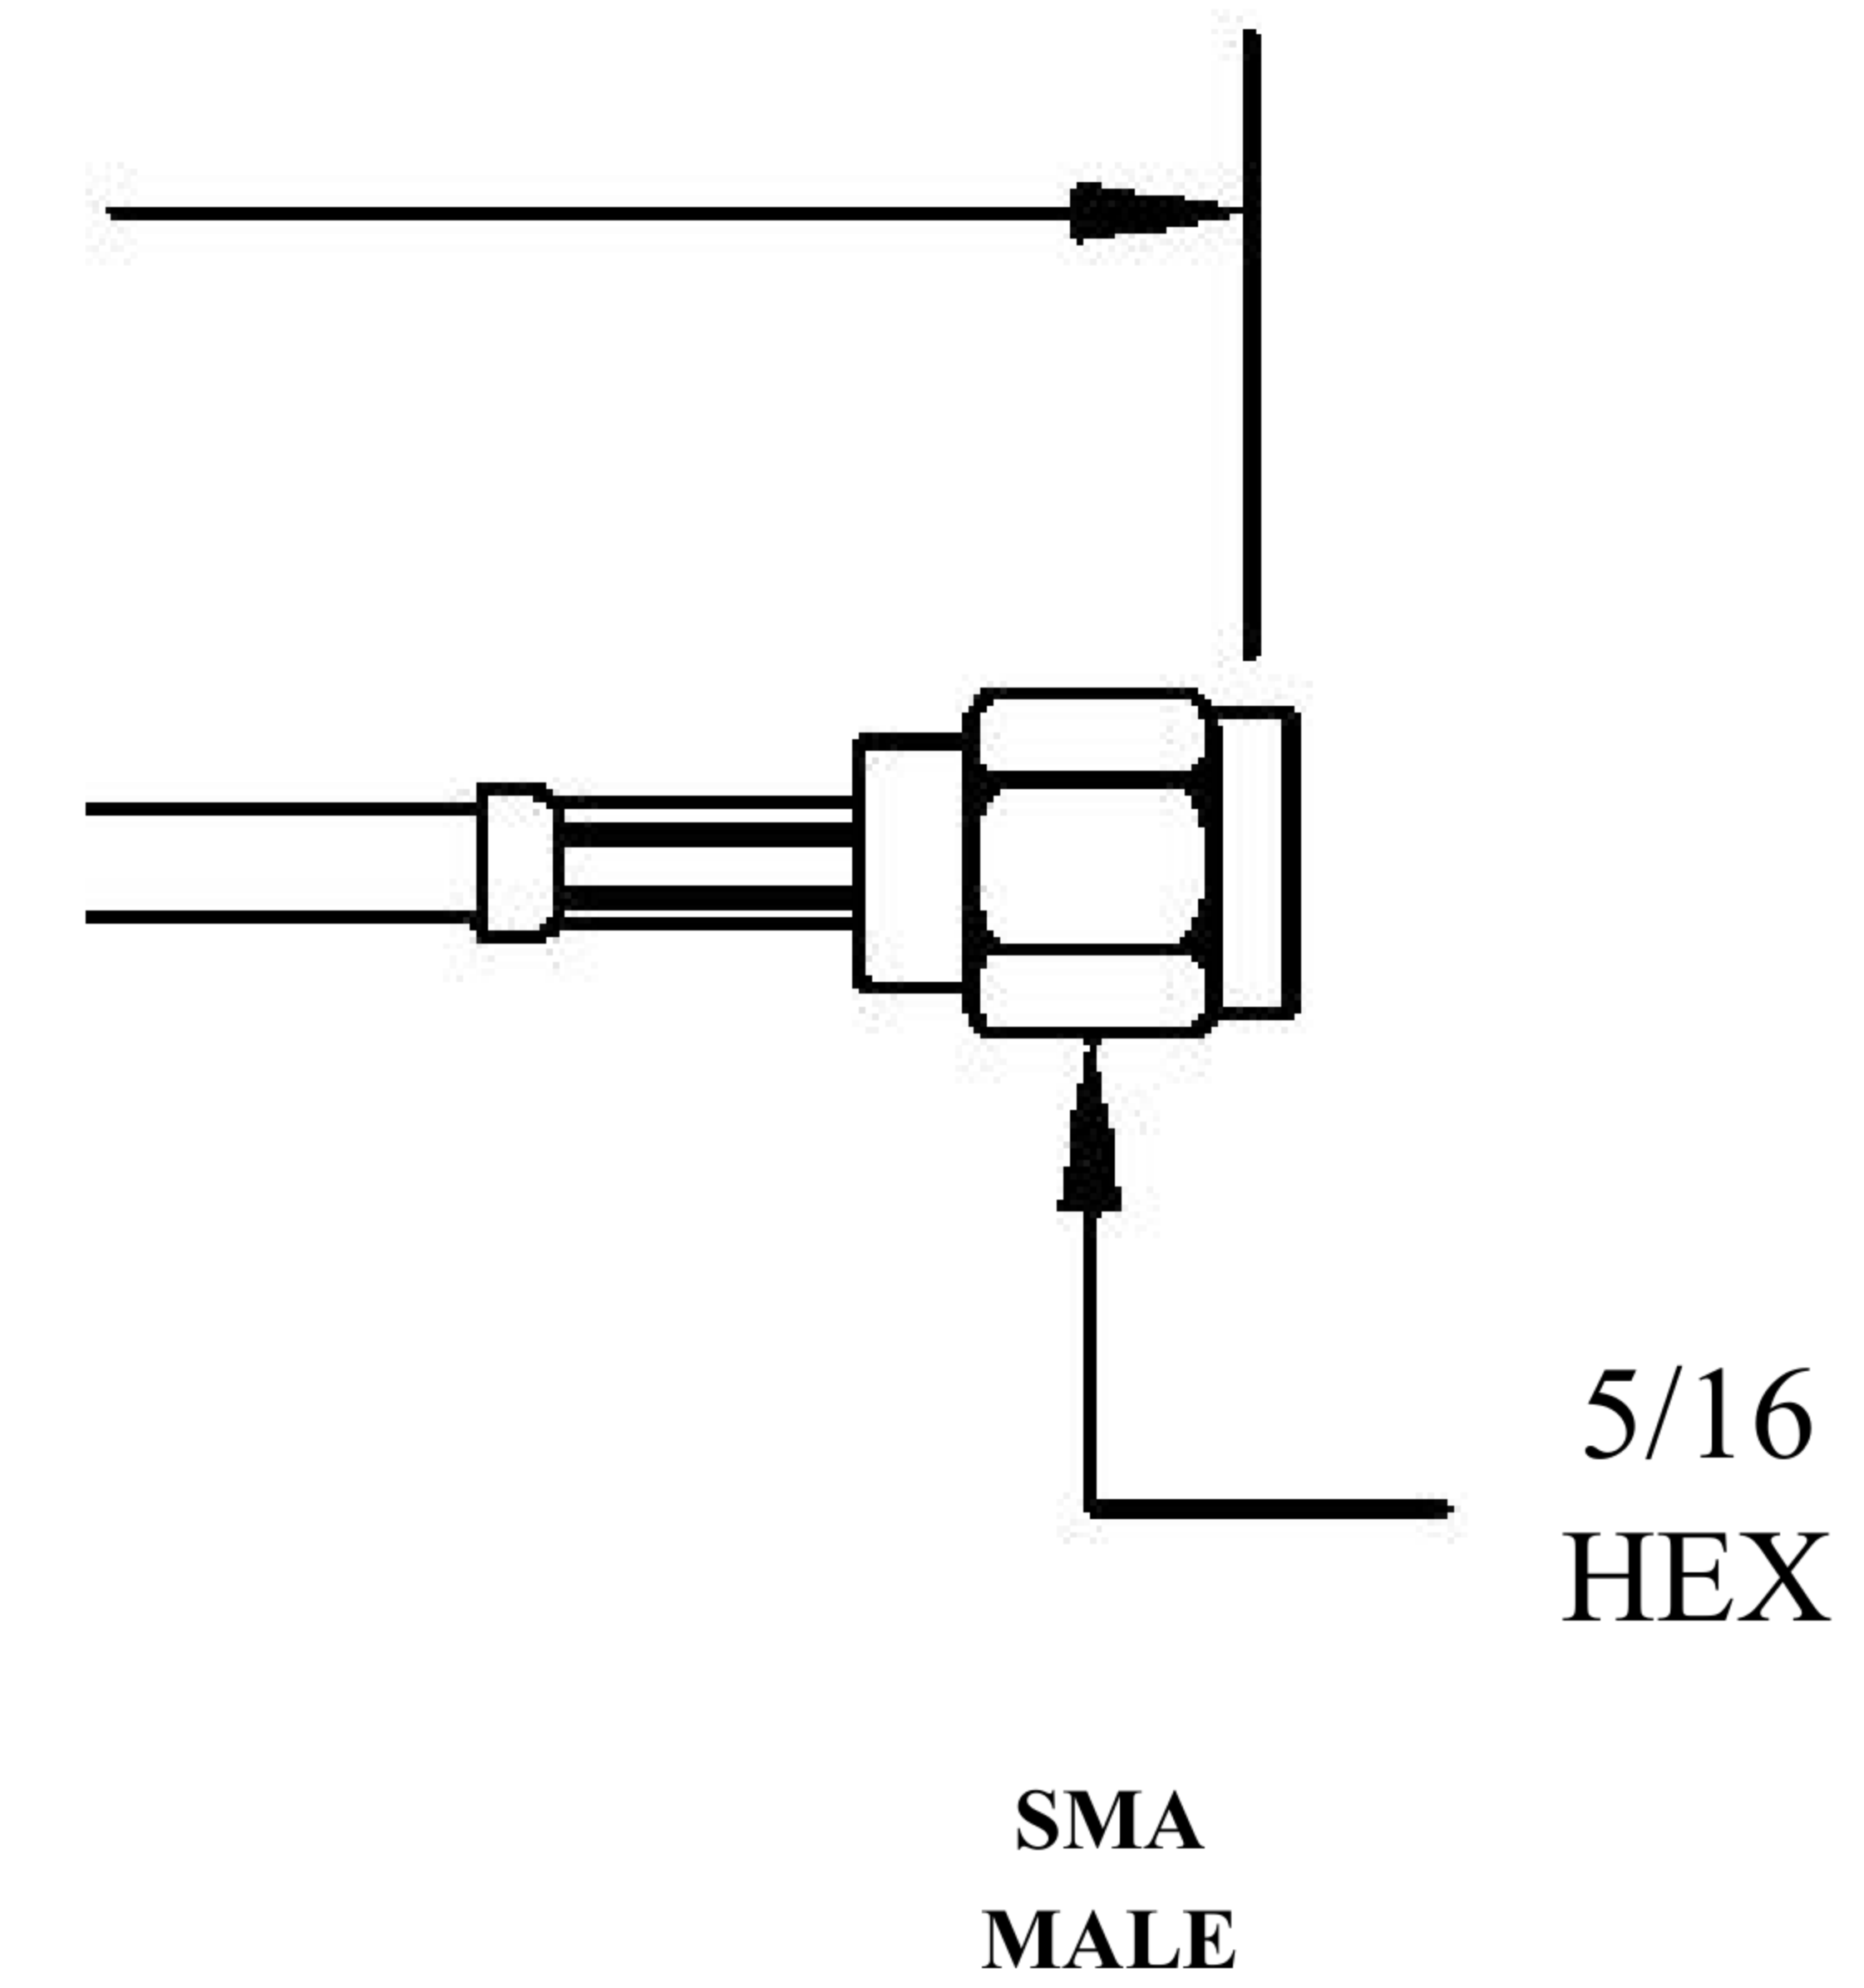

COMPONENTS	IMPEDANCE
FAKRA PLUG	50 OHM
SMA MALE	50 OHM
ET-ET38392	50 OHM

Standard Lengths	
-12	12"
-24	24"
-36	36"
-48	48"
-60	60"
-XXX	Custom Length in Inches

Part Configurator			
1. Replace Y with code.			
2. Replace XX with length in inches.			
CODING	PLUG	COLOR	APPLICATION
A	6	BLACK	RADIO WITH PHANTOM SUPPLY
B	7	WHITE	RADIO WITHOUT PHANTOM SUPPLY
C	2	BLUE	GPS: TELEMATICS OR NAVIGATION
D	2	BORDEAUX	GSM: CELLULAR PHONE
H	2	VIOLET	GPS: TELEMATICS AND NAVIGATION
I	2	BEIGE	BLUETOOTH
K	2	CURRY	RADIO WITH IF OUTPUT (ANTENNA DIVERSITY)
Z	d	WATER BLUE	NEUTRAL CODING

FAKRA PLUG

LENGTH MEASURED FROM CONTACT TO CONTACT

8th Floor, Building 1, Yongfu Science and Technology Center Industrial Park, Nanzha District 5, Humen, 523900, Dongguan, Guangdong, China.

Website: [www.ebeestock.com](http://www.ebeestock.com)

Email: [sales@ebeestock.com](mailto:sales@ebeestock.com)

COAXIAL & FIBER OPTICS

DWG TITLE	ET22363	DES_	sma-male-to-water-blue-fakra-plug-cable-12-inch-length-using-rg174-coax-0022360
-----------	---------	------	---

SIZE A | FSCM NO. 53919 | CAD FILE 073102 | SCALE N/A | 127

NOTES:

- UNLESS OTHERWISE SPECIFIED ALL DIMENSIONS ARE NOMINAL.
- ALL SPECIFICATIONS ARE SUBJECT TO CHANGE WITHOUT NOTICE AT ANY TIME.