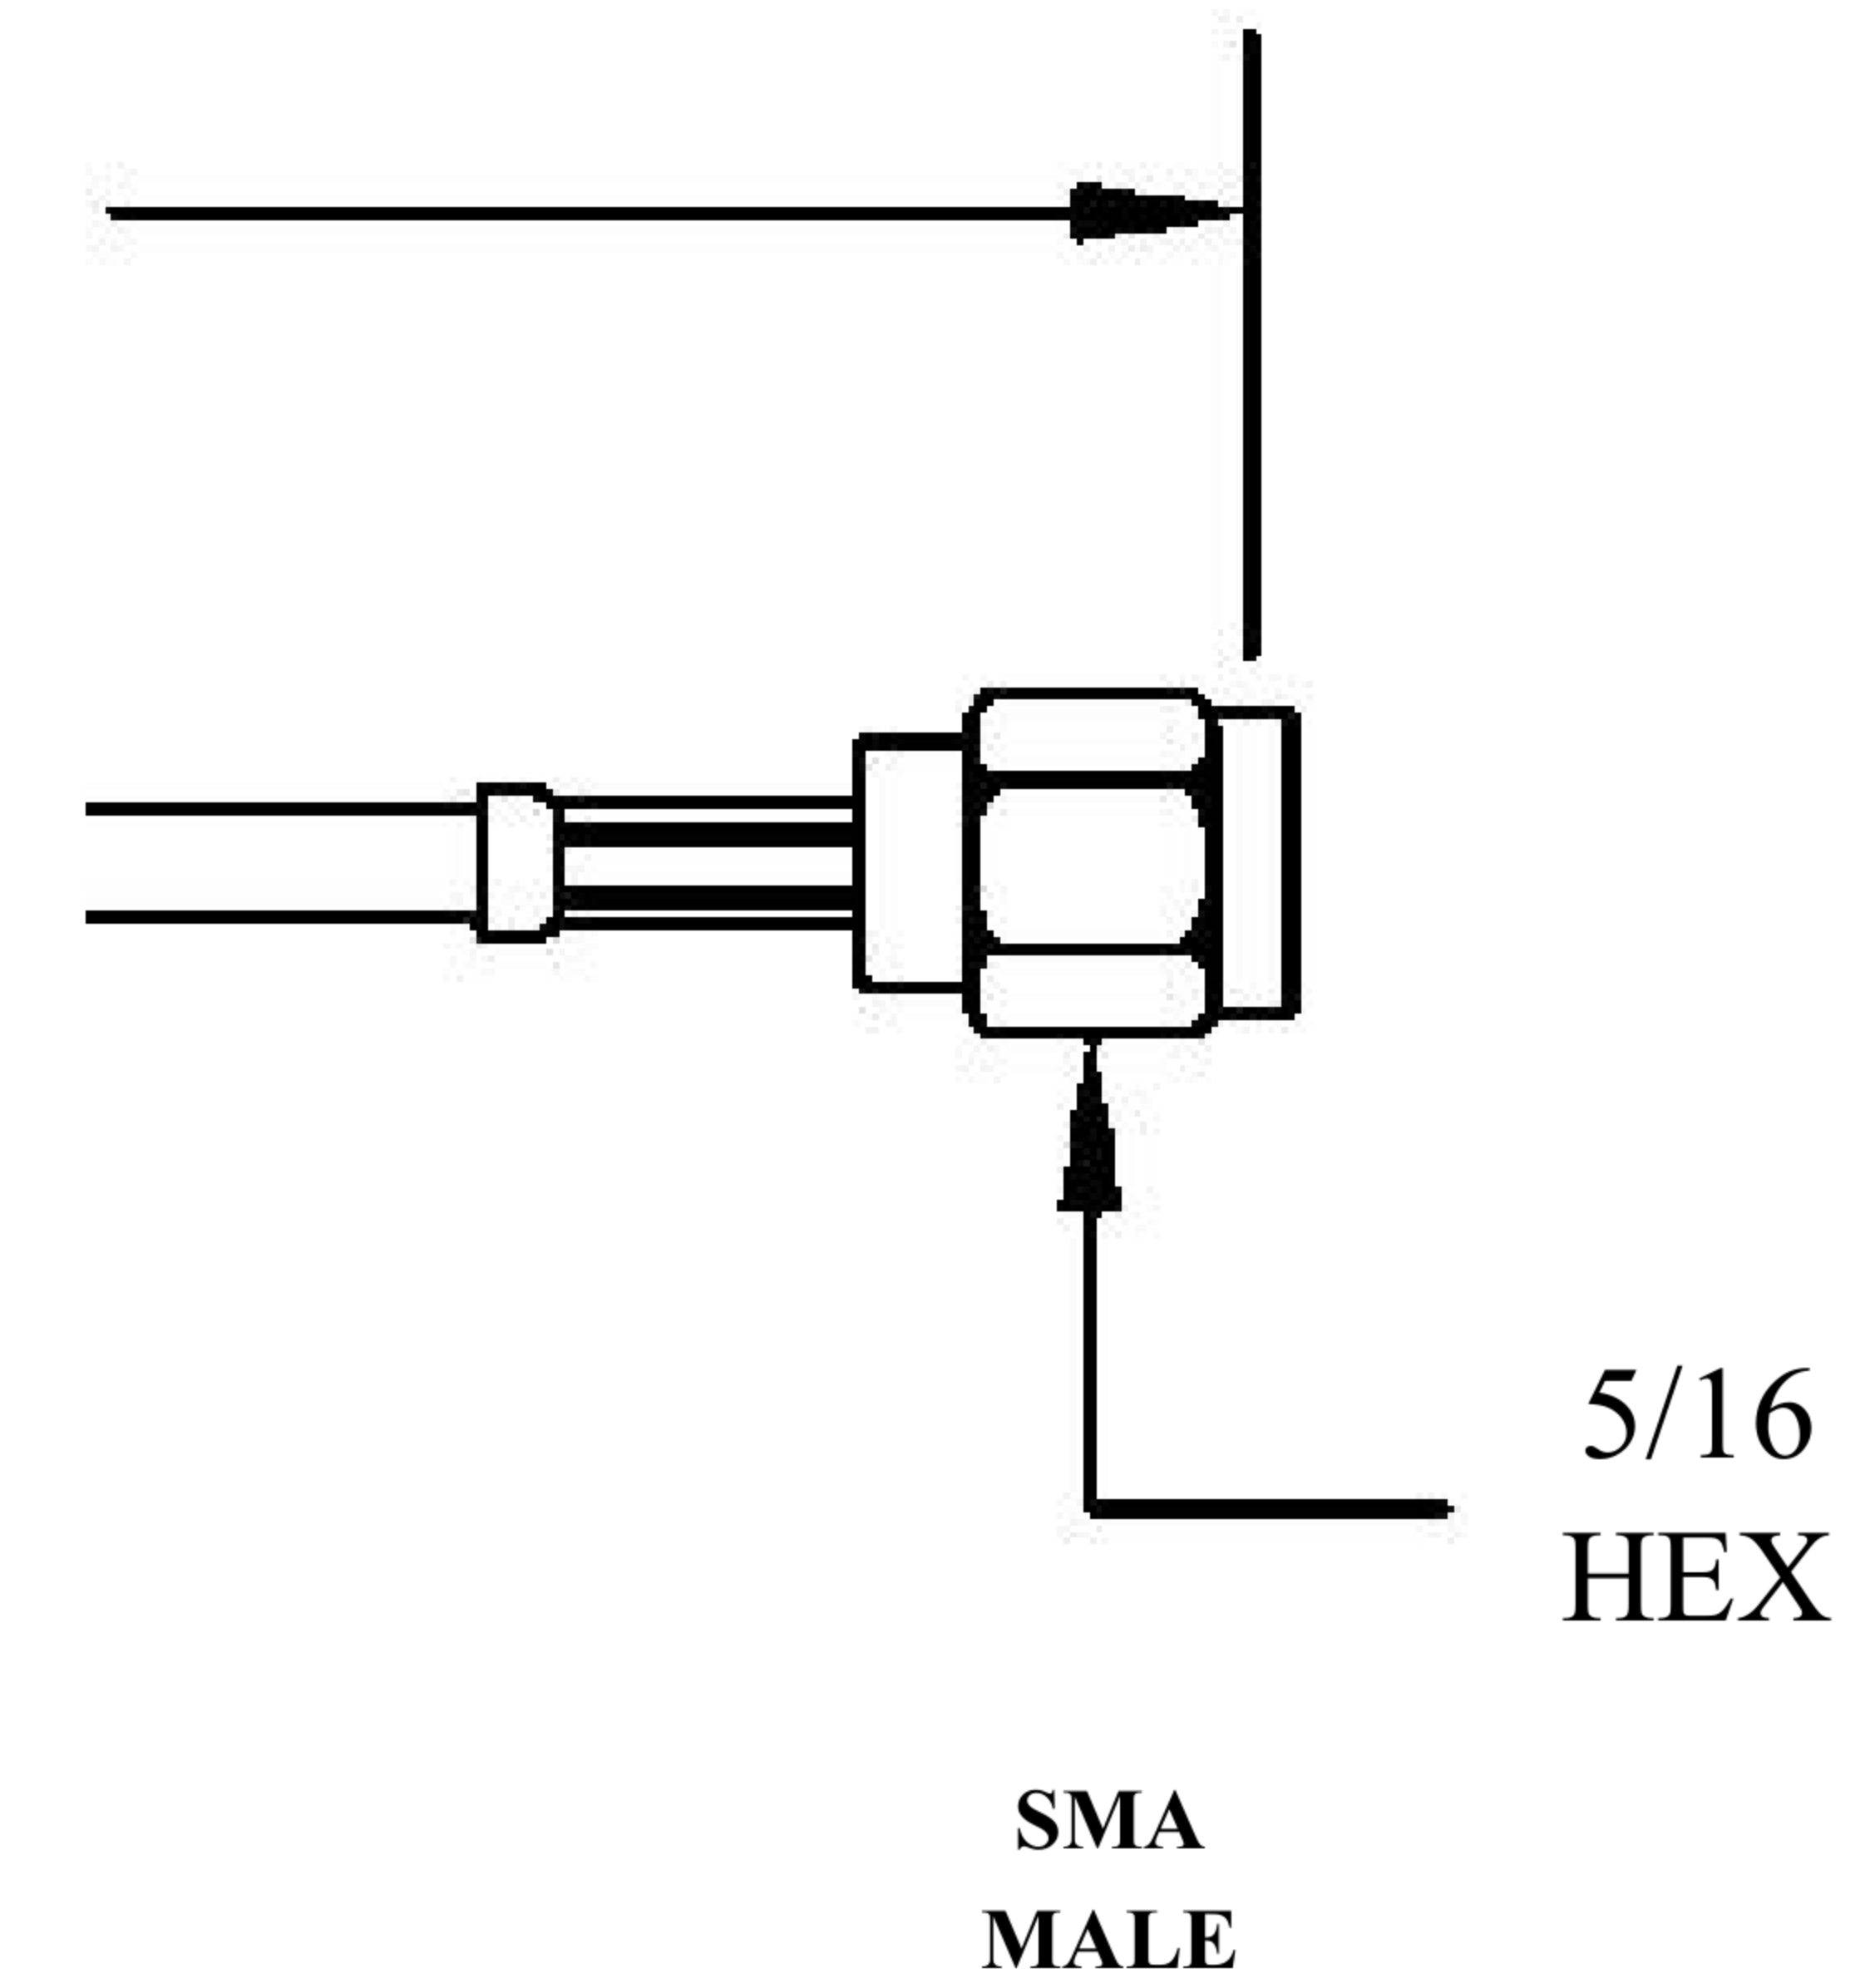

COMPONENTS	IMPEDANCE
FAKRA PLUG	50 OHM
SMA MALE	50 OHM
ET-ET38392	50 OHM

Standard Lengths	
-12	12"
-24	24"
-36	36"
-48	48"
-60	60"
-XXX	Custom Length in Inches

Part Configurator			
1. Replace Y with code.			
2. Replace XX with length in inches.			
CODING	PLUG	COLOR	APPLICATION
A	6	BLACK	RADIO WITH PHANTOM SUPPLY
B	7	WHITE	RADIO WITHOUT PHANTOM SUPPLY
C	2	BLUE	GPS: TELEMATICS OR NAVIGATION
D	2	BORDEAUX	GSM: CELLULAR PHONE
H	2	VIOLET	GPS: TELEMATICS AND NAVIGATION
I	2	BEIGE	BLUETOOTH
K	2	CURRY	RADIO WITH IF OUTPUT (ANTENNA DIVERSITY)
Z	d	WATER BLUE	NEUTRAL CODING

FAKRA PLUG

LENGTH MEASURED FROM CONTACT TO CONTACT

8th Floor, Building 1, Yongfu Science and Technology Center Industrial Park, Nanzha District 5, Humen, 523900, Dongguan, Guangdong, China.

Website: www.ebeestock.com

Email: sales@ebeestock.com

COAXIAL & FIBER OPTICS

DWG TITLE	ET22364	DES_	sma-male-to-water-blue-fakra-plug-cable-12-inch-length-using-rg174-coax-0022360
-----------	---------	------	---

SIZE A | FSCM NO. 53919 | CAD FILE 073102 | SCALE N/A | 127