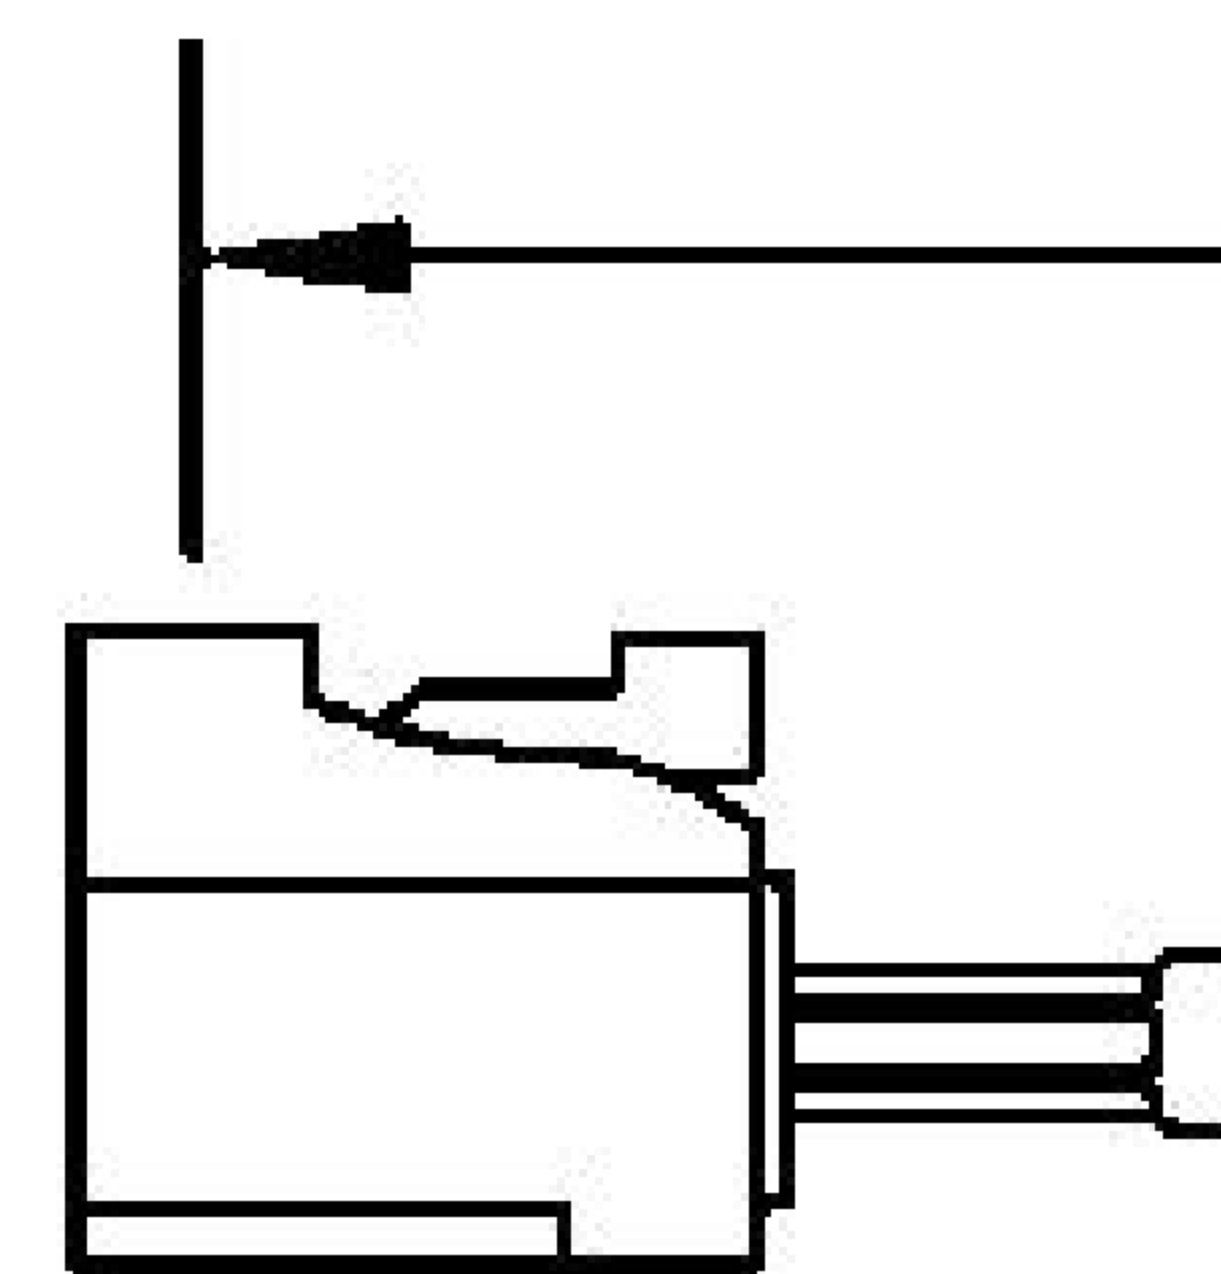

COMPONENTS	IMPEDANCE
FAKRAJACK	50 OHM
SMA MALE	50 OHM
ET-ET38392	50 OHM

Standard Lengths	
-12	12"
-24	24"
-36	36"
-48	48"
-60	60"
-XXX	Custom Length in Inches

Part Configurator			
1. Replace Y with code.			
2. Replace XX with length in inches.			
CODING	JACK	COLOR	APPLICATION
A	H	BLACK	RADIO WITH PHANTOM SUPPLY
B	H	WHITE	RADIO WITHOUT PHANTOM SUPPLY
C	D	BLUE	GPS: TELEMATICS OR NAVIGATION
D	D	BORDEAUX	GSM: CELLULAR PHONE
H	T	VIOLET	GPS: TELEMATICS AND NAVIGATION
I	R	BEIGE	BLUETOOTH
K	H	CURRY	RADIO WITH IF OUTPUT (ANTENNA DIVERSITY)
Z	R	WATER BLUE	NEUTRAL CODING

FAKRA JACK

LENGTH MEASURED FROM CONTACT TO CONTACT

8th Floor, Building 1, Yongfu Science and Technology Center Industrial Park, Nanzha District 5, Humen, 523900, Dongguan, Guangdong, China.

Website: www.ebeestock.com

Email: sales@ebeestock.com

COAXIAL & FIBER OPTICS

DWG TITLE	ET22365	DES_	sma-male-to-black-fakra-jack-cable-12-inch-length-using-rg174-coax-0022365
-----------	---------	------	--

SIZE A | FSCM NO. 53919 | CAD FILE 073102 | SCALE N/A | 127