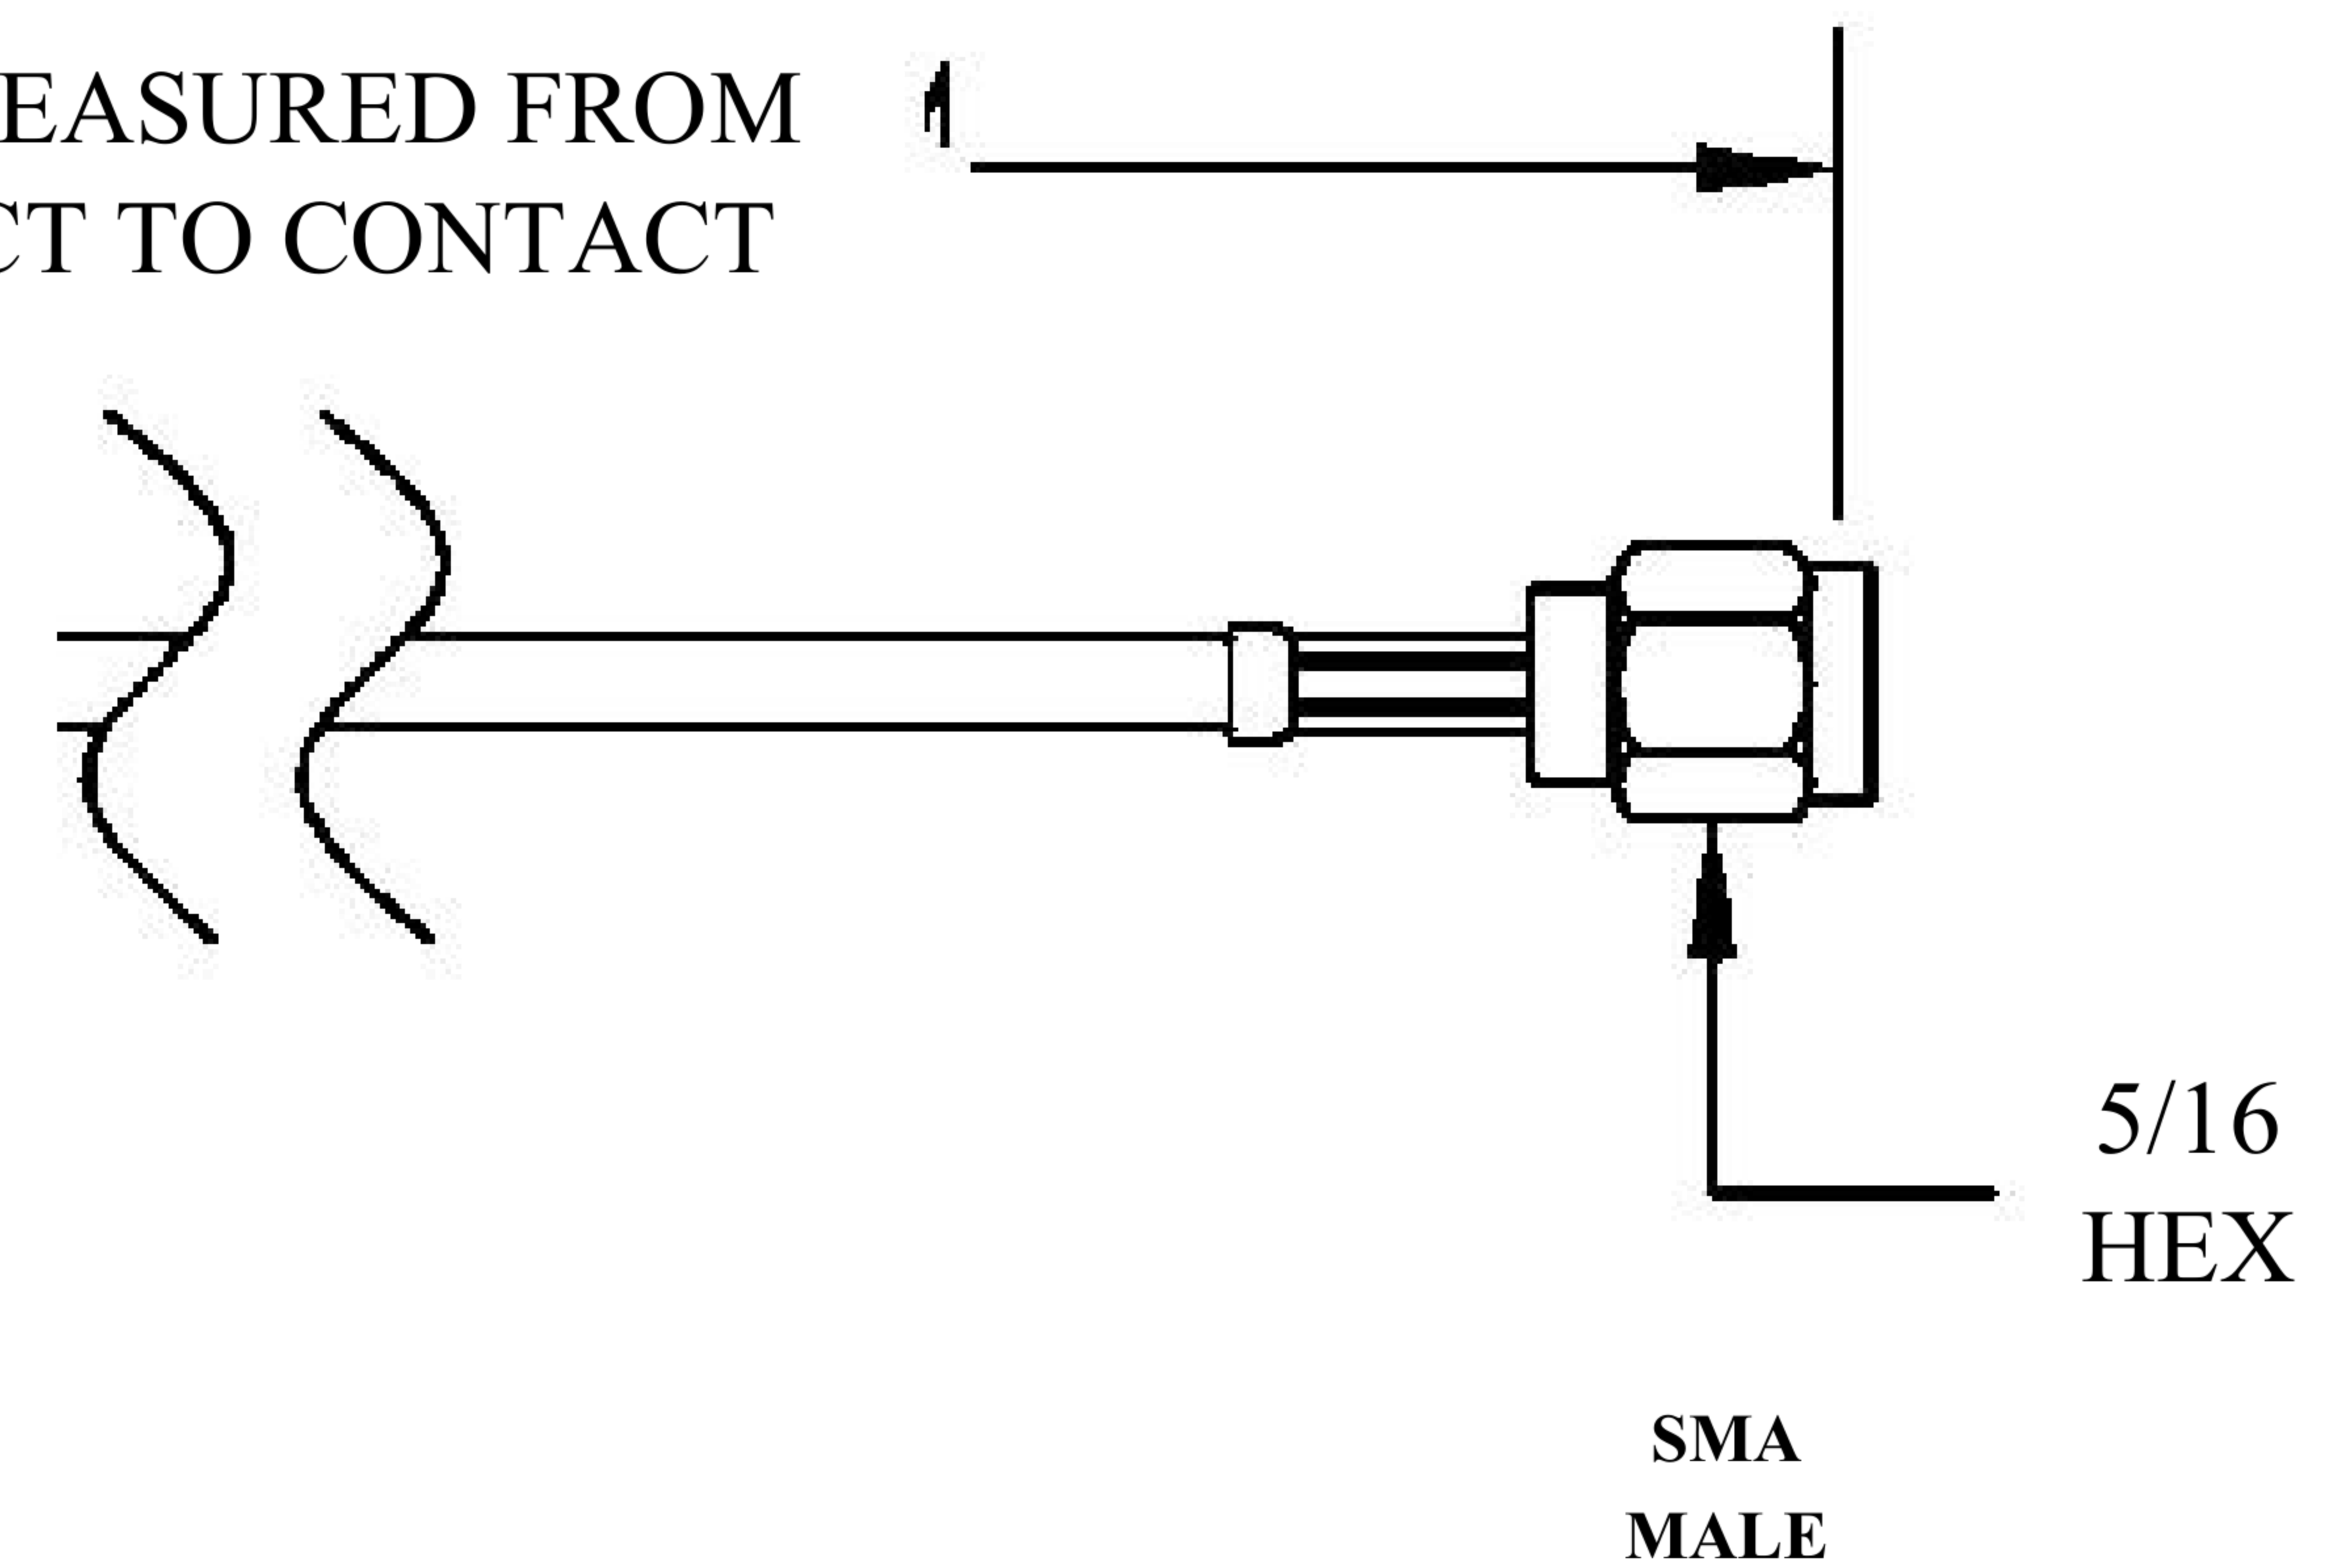

COMPONENTS	IMPEDANCE
FAKRAJACK	50 OHM
SMA MALE	50 OHM
ET-ET38392	50 OHM

Standard Lengths	
-12	12"
-24	24"
-36	36"
-48	48"
-60	60"
-XXX	Custom Length in Inches

Part Configurator			
1. Replace Y with code.			
2. Replace XX with length in inches.			
CODING	JACK	COLOR	APPLICATION
A	H	BLACK	RADIO WITH PHANTOM SUPPLY
B	H	WHITE	RADIO WITHOUT PHANTOM SUPPLY
C	D	BLUE	GPS: TELEMATICS OR NAVIGATION
D	D	BORDEAUX	GSM: CELLULAR PHONE
H	T	VIOLET	GPS: TELEMATICS AND NAVIGATION
I	R	BEIGE	BLUETOOTH
K	H	CURRY	RADIO WITH IF OUTPUT (ANTENNA DIVERSITY)
Z	R	WATER BLUE	NEUTRAL CODING

FAKRA JACK

LENGTH MEASURED FROM CONTACT TO CONTACT

8th Floor, Building 1, Yongfu Science and Technology Center Industrial Park, Nanzha District 5, Humen, 523900, Dongguan, Guangdong, China.

Website: www.ebeestock.com

Email: sales@ebeestock.com

COAXIAL & FIBER OPTICS

DWG TITLE	ET22365	DES_	sma-male-to-black-fakra-jack-cable-12-inch-length-using-rg174-coax-0022365
-----------	---------	------	--

SIZE A | FSCM NO. 53919 | CAD FILE 073102 | SCALE N/A | 127