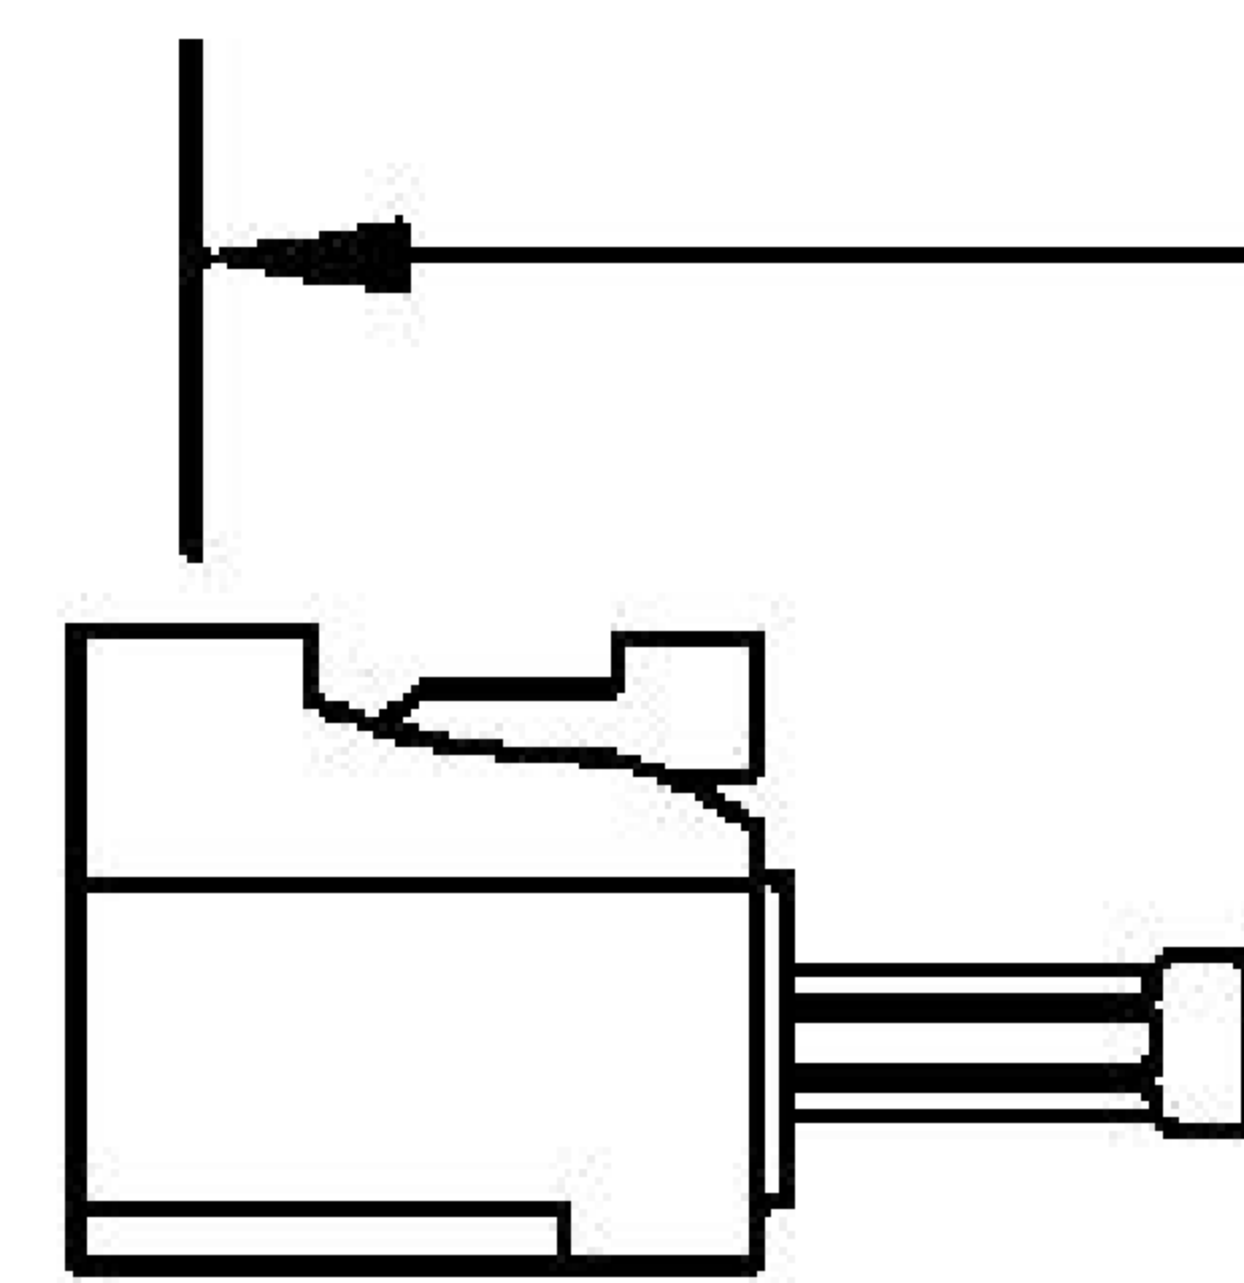

COMPONENTS	IMPEDANCE
FAKRAJACK	50 OHM
SMA MALE	50 OHM
ET-ET38392	50 OHM

Standard Lengths	
-12	12"
-24	24"
-36	36"
-48	48"
-60	60"
-XXX	Custom Length in Inches

Part Configurator			
1. Replace Y with code.			
2. Replace XX with length in inches.			
CODING	JACK	COLOR	APPLICATION
A	H	BLACK	RADIO WITH PHANTOM SUPPLY
B	H	WHITE	RADIO WITHOUT PHANTOM SUPPLY
C	D	BLUE	GPS: TELEMATICS OR NAVIGATION
D	D	BORDEAUX	GSM: CELLULAR PHONE
H	T	VIOLET	GPS: TELEMATICS AND NAVIGATION
I	R	BEIGE	BLUETOOTH
K	H	CURRY	RADIO WITH IF OUTPUT (ANTENNA DIVERSITY)
Z	R	WATER BLUE	NEUTRAL CODING

FAKRA JACK

LENGTH MEASURED FROM CONTACT TO CONTACT

8th Floor, Building 1, Yongfu Science and Technology Center Industrial Park, Nanzha District 5, Humen, 523900, Dongguan, Guangdong, China.

Website: www.ebeestock.com

Email: sales@ebeestock.com

COAXIAL & FIBER OPTICS

DWG TITLE	ET22366	DES_	sma-male-to-black-fakra-jack-cable-12-inch-length-using-rg174-coax-0022365
-----------	---------	------	--

SIZE A | FSCM NO. 53919 | CAD FILE 073102 | SCALE N/A | 127