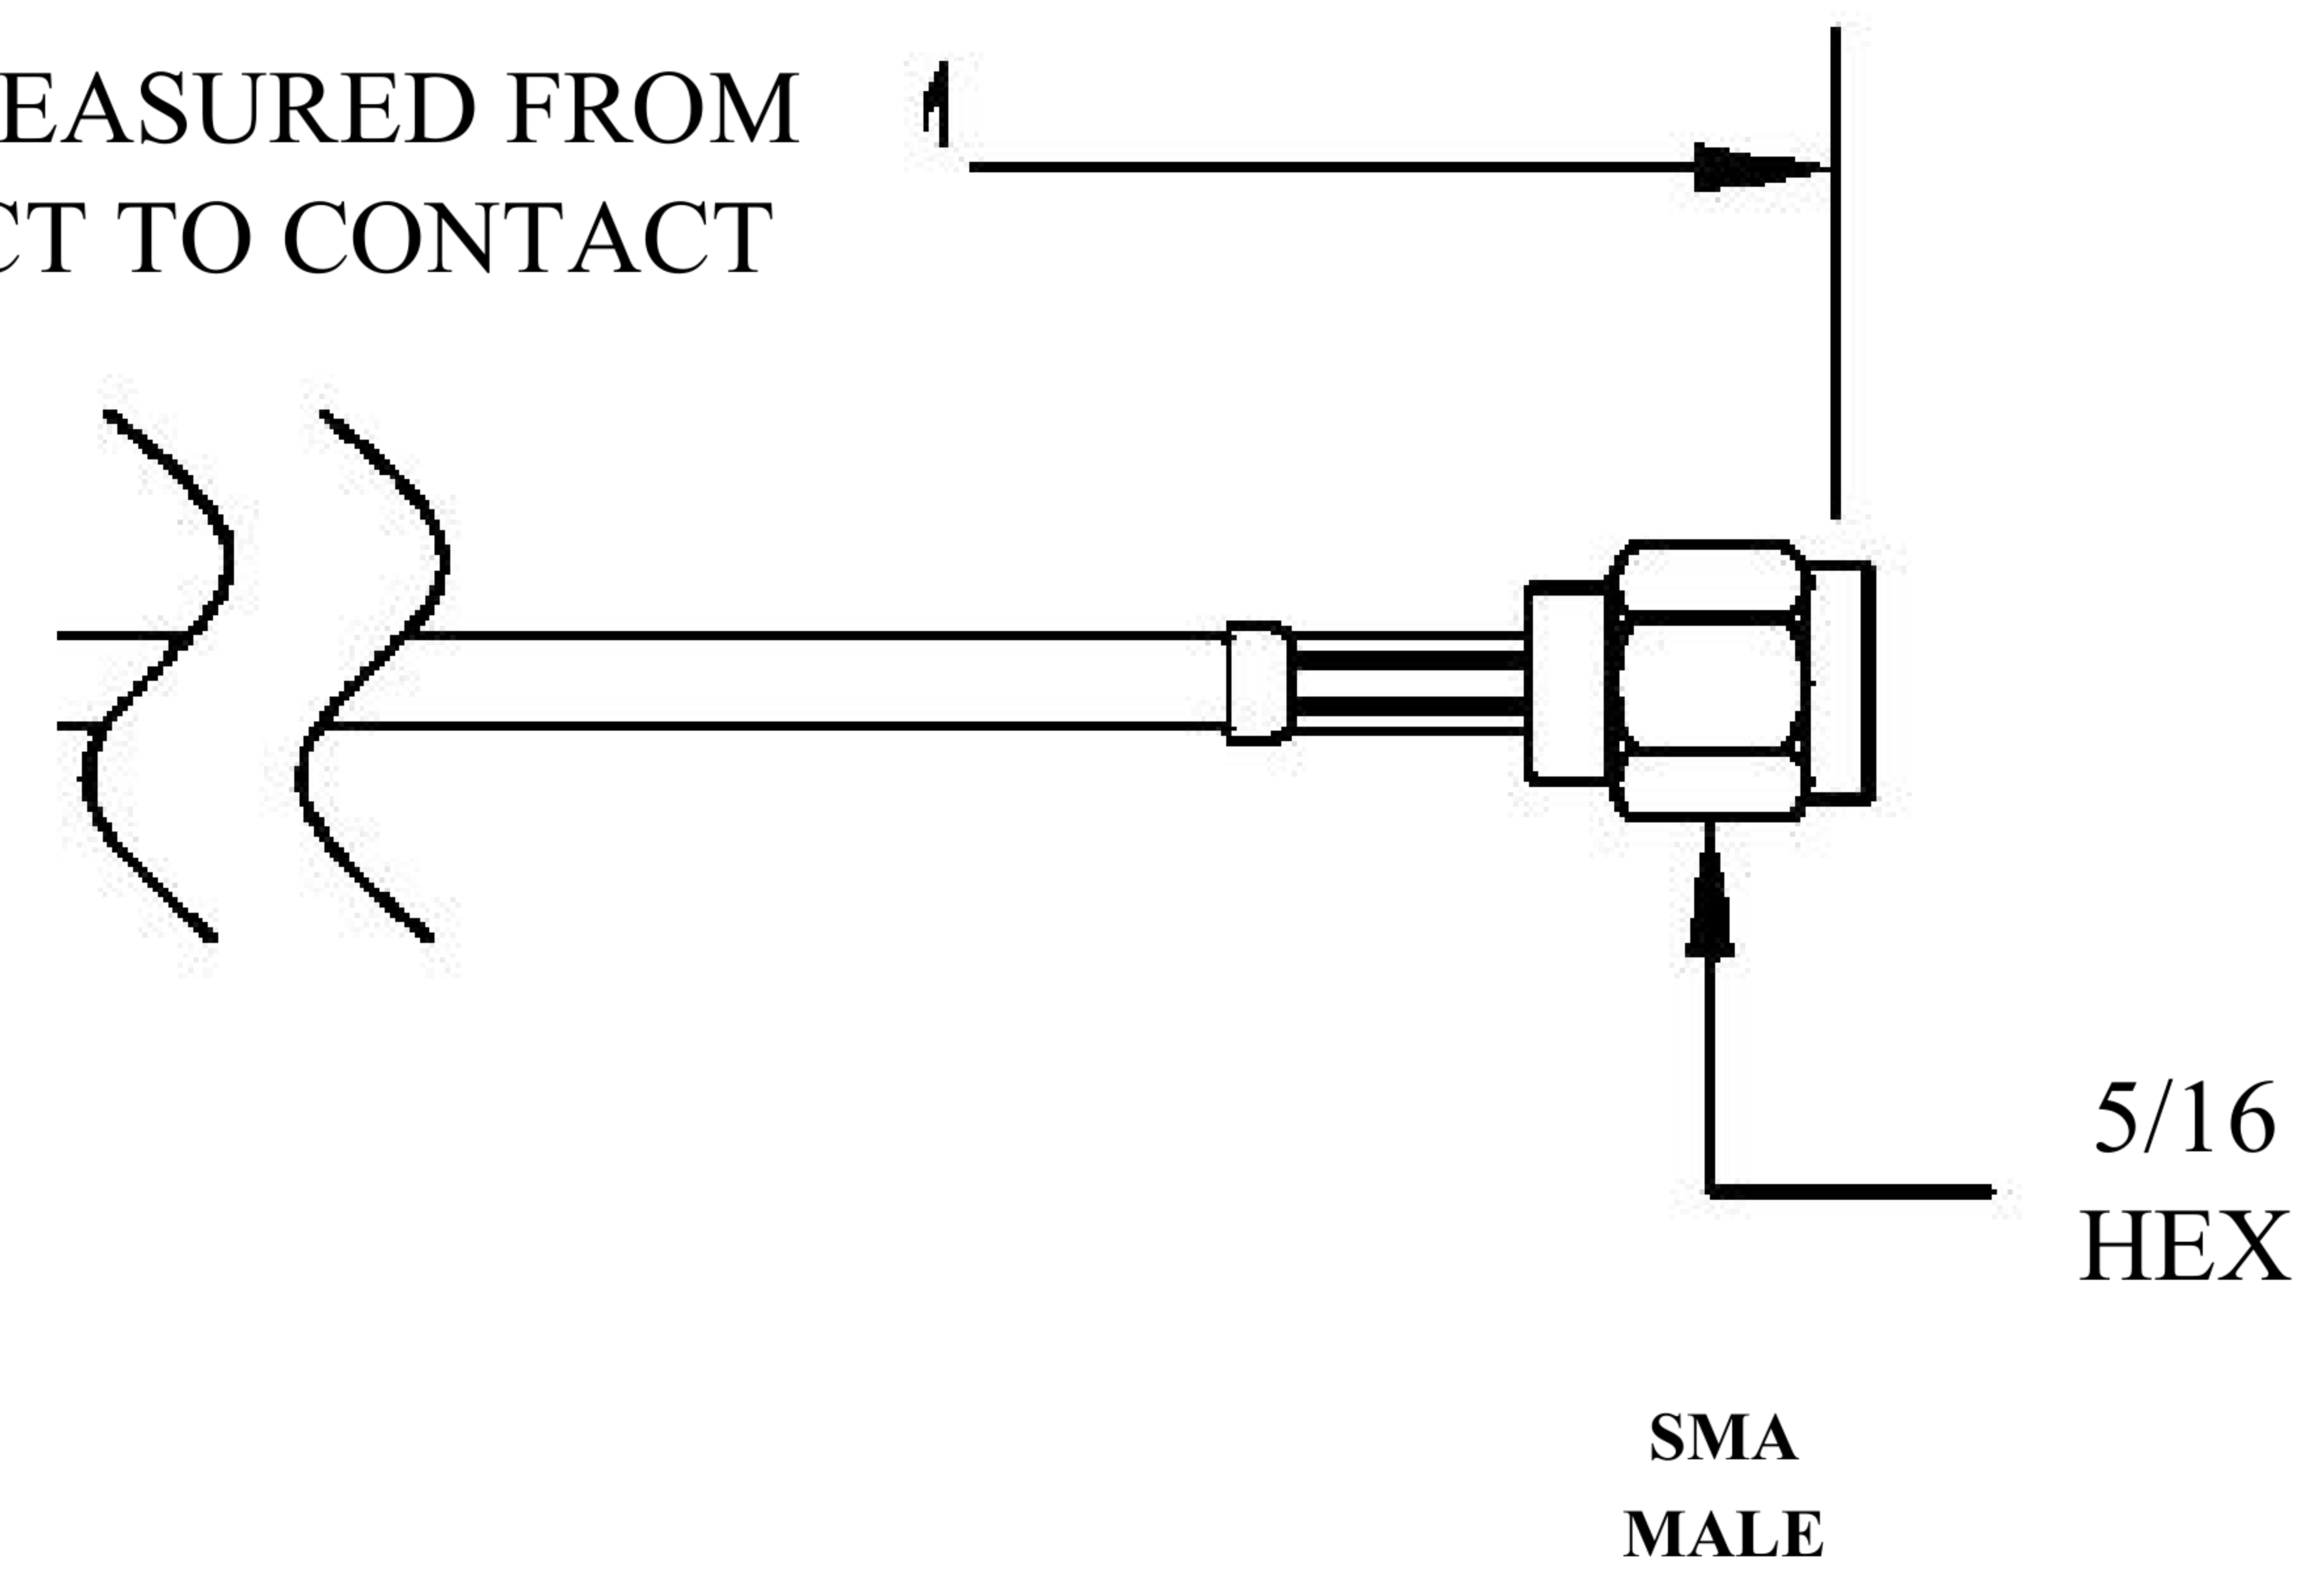

COMPONENTS	IMPEDANCE
FAKRAJACK	50 OHM
SMA MALE	50 OHM
ET-ET38392	50 OHM

Standard Lengths	
-12	12"
-24	24"
-36	36"
-48	48"
-60	60"
-XXX	Custom Length in Inches

Part Configurator			
1. Replace Y with code.			
2. Replace XX with length in inches.			
CODING	JACK	COLOR	APPLICATION
A	H	BLACK	RADIO WITH PHANTOM SUPPLY
B	H	WHITE	RADIO WITHOUT PHANTOM SUPPLY
C	D	BLUE	GPS: TELEMATICS OR NAVIGATION
D	D	BORDEAUX	GSM: CELLULAR PHONE
H	T	VIOLET	GPS: TELEMATICS AND NAVIGATION
I	R	BEIGE	BLUETOOTH
K	H	CURRY	RADIO WITH IF OUTPUT (ANTENNA DIVERSITY)
Z	R	WATER BLUE	NEUTRAL CODING

FAKRA JACK

LENGTH MEASURED FROM CONTACT TO CONTACT

8th Floor, Building 1, Yongfu Science and Technology Center Industrial Park, Nanzha District 5, Humen, 523900, Dongguan, Guangdong, China.

Website: www.ebeestock.com

Email: sales@ebeestock.com

COAXIAL & FIBER OPTICS

DWG TITLE	ET22366	DES_	sma-male-to-black-fakra-jack-cable-12-inch-length-using-rg174-coax-0022365
-----------	---------	------	--

SIZE A | FSCM NO. 53919 | CAD FILE 073102 | SCALE N/A | 127