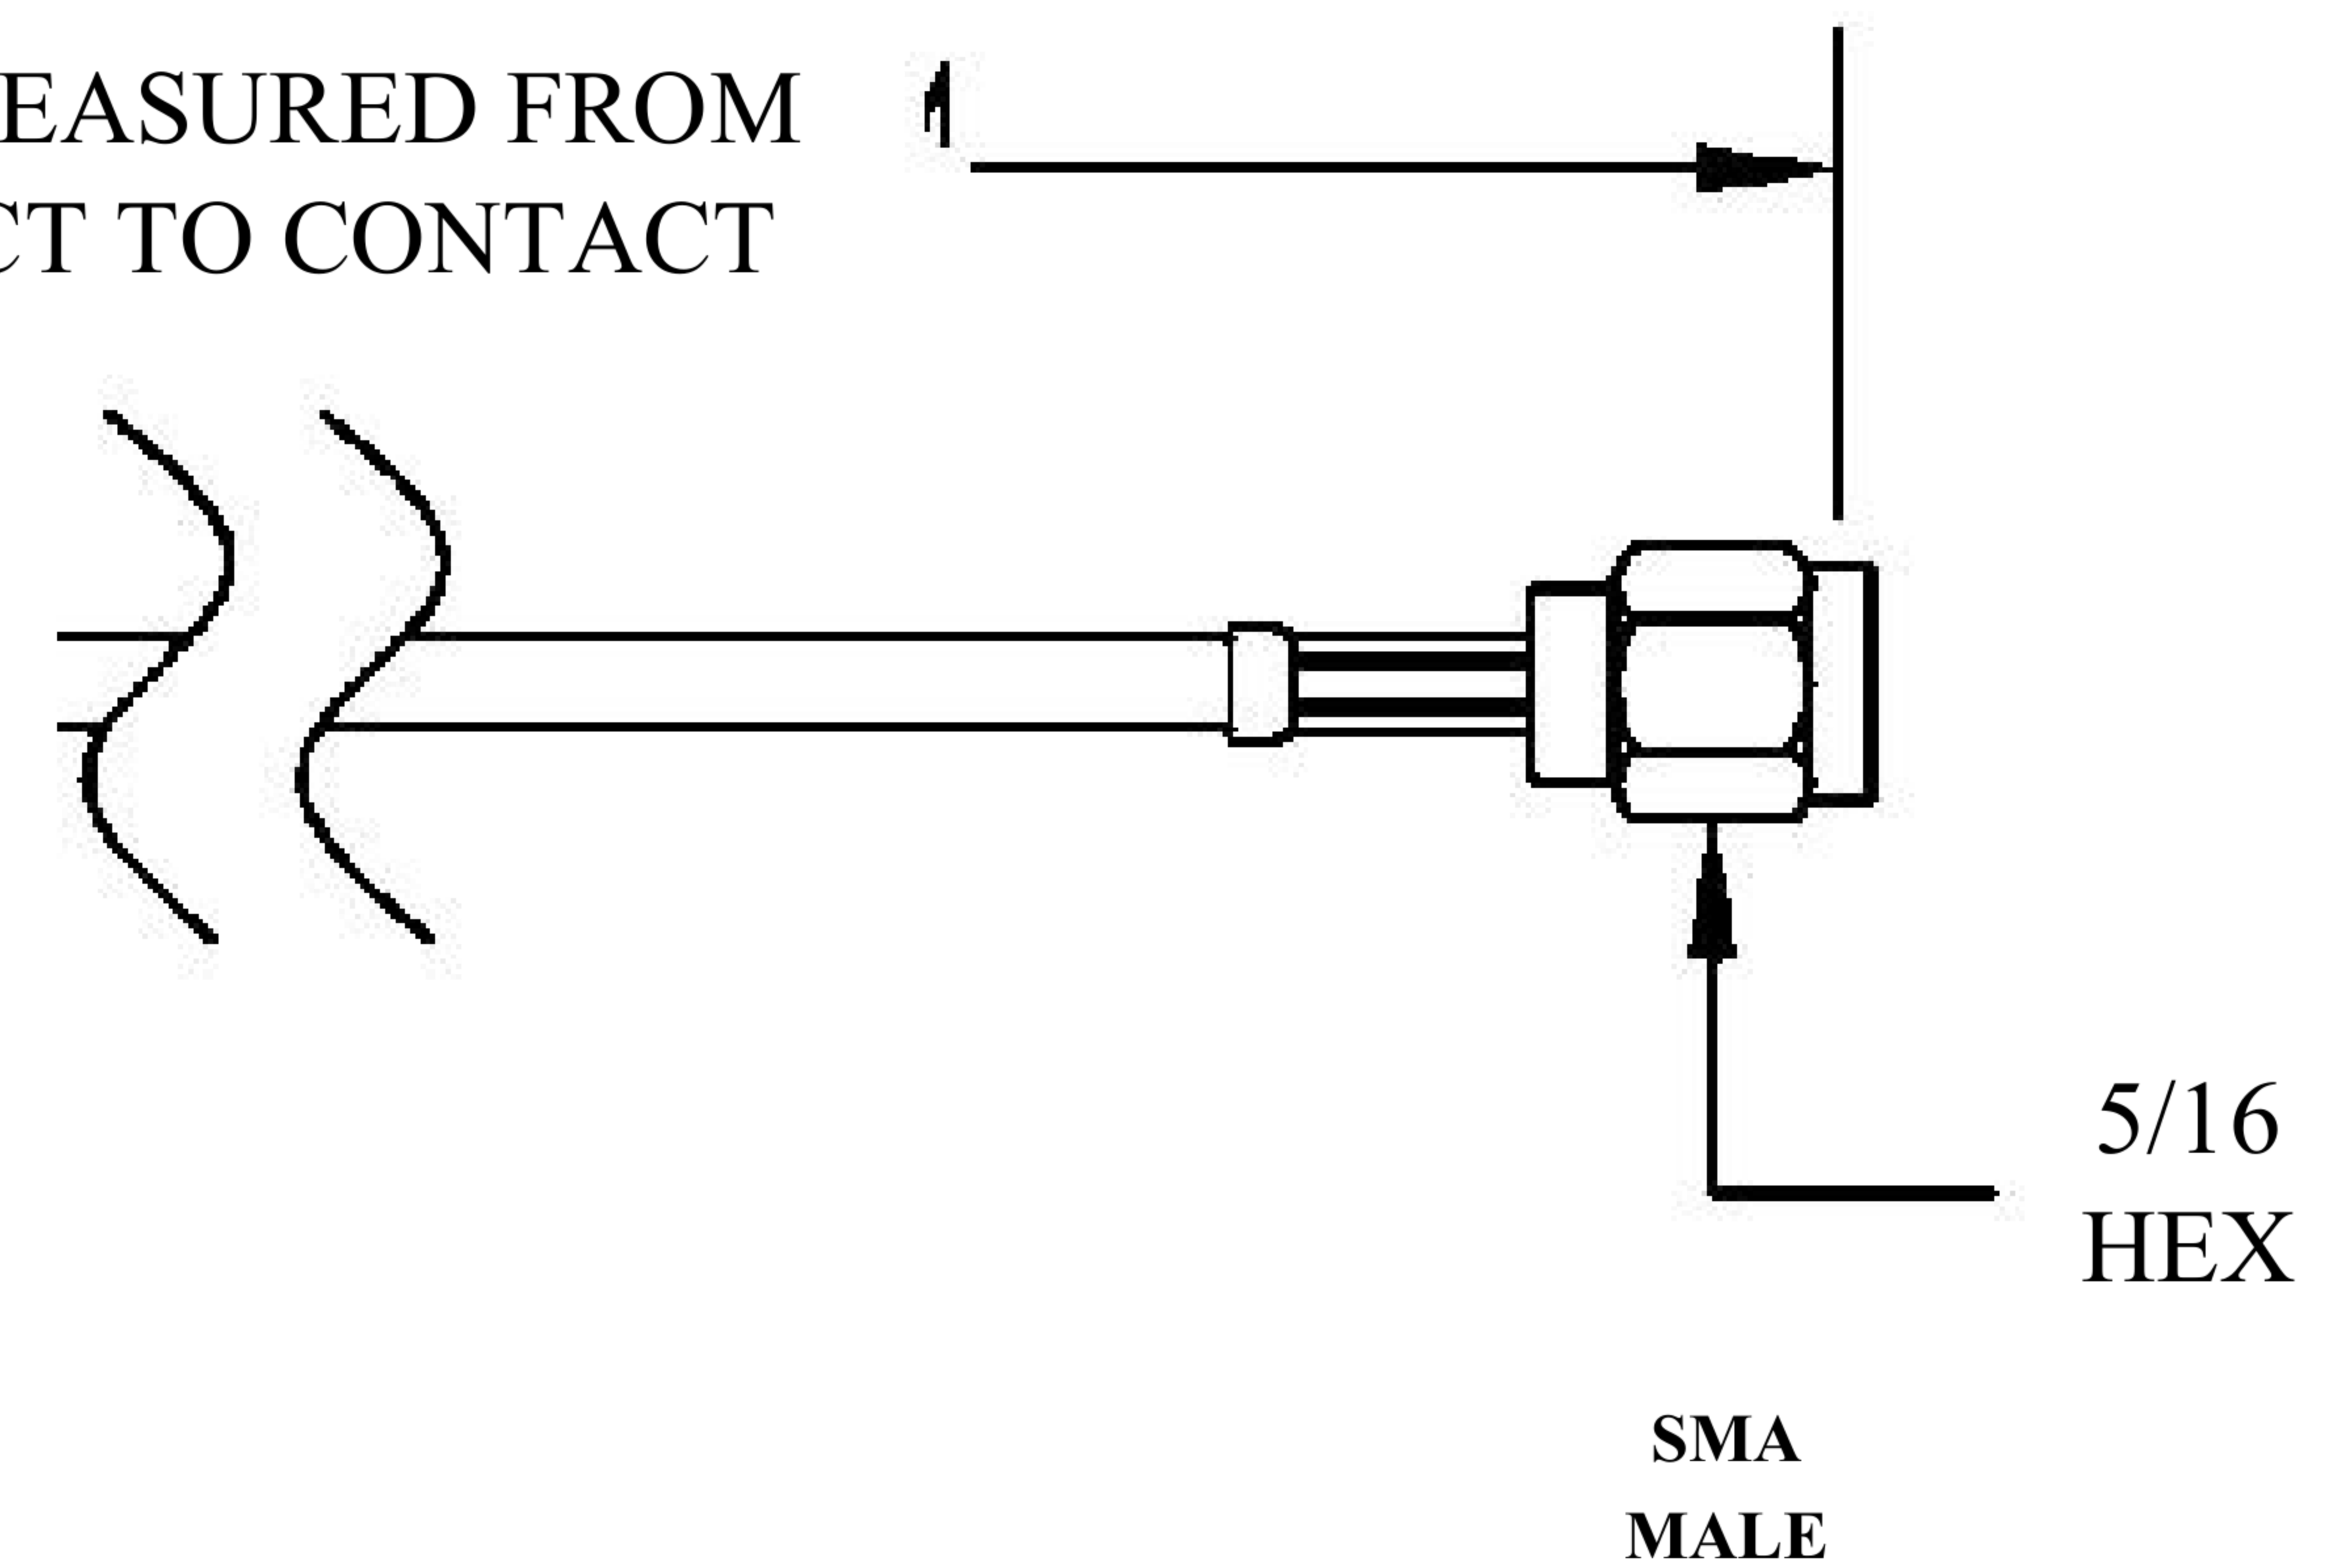

COMPONENTS	IMPEDANCE
FAKRAJACK	50 OHM
SMA MALE	50 OHM
ET-ET38392	50 OHM

Standard Lengths	
-12	12"
-24	24"
-36	36"
-48	48"
-60	60"
-XXX	Custom Length in Inches

Part Configurator			
1. Replace Y with code.			
2. Replace XX with length in inches.			
CODING	JACK	COLOR	APPLICATION
A	H	BLACK	RADIO WITH PHANTOM SUPPLY
B	H	WHITE	RADIO WITHOUT PHANTOM SUPPLY
C	D	BLUE	GPS: TELEMATICS OR NAVIGATION
D	D	BORDEAUX	GSM: CELLULAR PHONE
H	T	VIOLET	GPS: TELEMATICS AND NAVIGATION
I	R	BEIGE	BLUETOOTH
K	H	CURRY	RADIO WITH IF OUTPUT (ANTENNA DIVERSITY)
Z	R	WATER BLUE	NEUTRAL CODING

FAKRA JACK

LENGTH MEASURED FROM CONTACT TO CONTACT

8th Floor, Building 1, Yongfu Science and Technology Center Industrial Park, Nanzha District 5, Humen, 523900, Dongguan, Guangdong, China.

Website: www.ebeestock.com

Email: sales@ebeestock.com

COAXIAL & FIBER OPTICS

DWG TITLE	ET22367	DES_	sma-male-to-black-fakra-jack-cable-12-inch-length-using-rg174-coax-0022365
-----------	---------	------	--

SIZE A | FSCM NO. 53919 | CAD FILE 073102 | SCALE N/A | 127