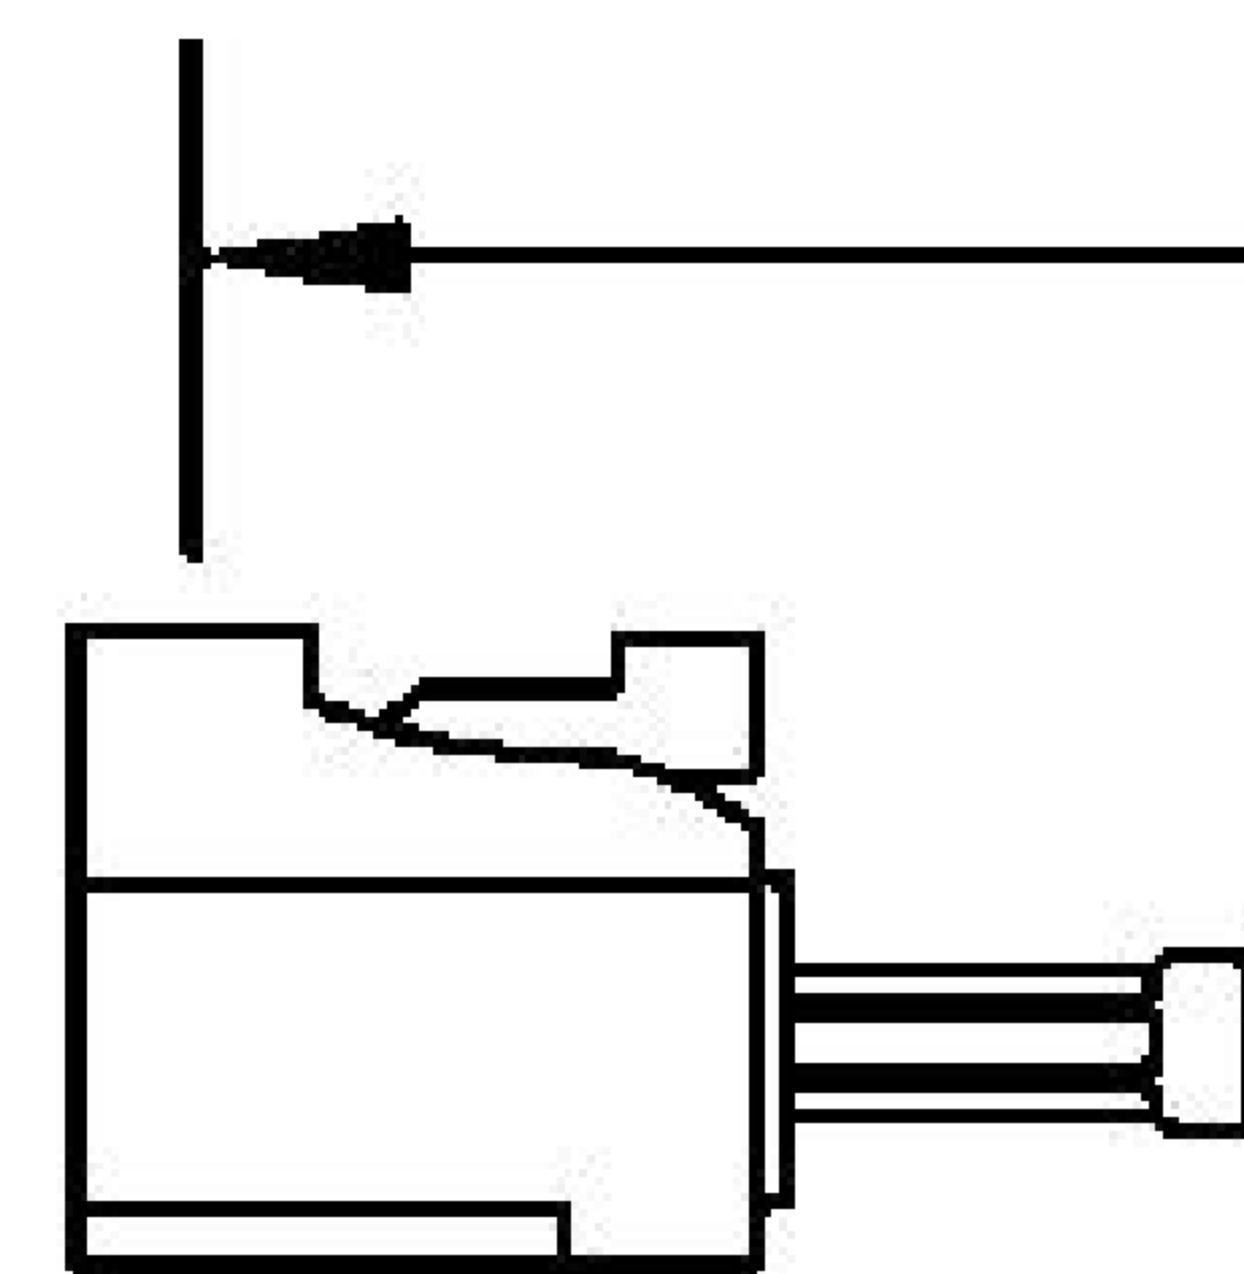

COMPONENTS	IMPEDANCE
FAKRAJACK	50 OHM
SMA MALE	50 OHM
ET-ET38392	50 OHM

Standard Lengths	
-12	12"
-24	24"
-36	36"
-48	48"
-60	60"
-XXX	Custom Length in Inches

Part Configurator			
1. Replace Y with code.			
2. Replace XX with length in inches.			
CODING	JACK	COLOR	APPLICATION
A	H	BLACK	RADIO WITH PHANTOM SUPPLY
B	H	WHITE	RADIO WITHOUT PHANTOM SUPPLY
C	D	BLUE	GPS: TELEMATICS OR NAVIGATION
D	D	BORDEAUX	GSM: CELLULAR PHONE
H	T	VIOLET	GPS: TELEMATICS AND NAVIGATION
I	R	BEIGE	BLUETOOTH
K	H	CURRY	RADIO WITH IF OUTPUT (ANTENNA DIVERSITY)
Z	R	WATER BLUE	NEUTRAL CODING

FAKRA JACK

LENGTH MEASURED FROM CONTACT TO CONTACT

8th Floor, Building 1, Yongfu Science and Technology Center Industrial Park, Nanzha District 5, Humen, 523900, Dongguan, Guangdong, China.

Website: www.ebeestock.com

Email: sales@ebeestock.com

COAXIAL & FIBER OPTICS

DWG TITLE	ET22367	DES_	sma-male-to-black-fakra-jack-cable-12-inch-length-using-rg174-coax-0022365
-----------	---------	------	--

SIZE A | FSCM NO. 53919 | CAD FILE 073102 | SCALE N/A | 127