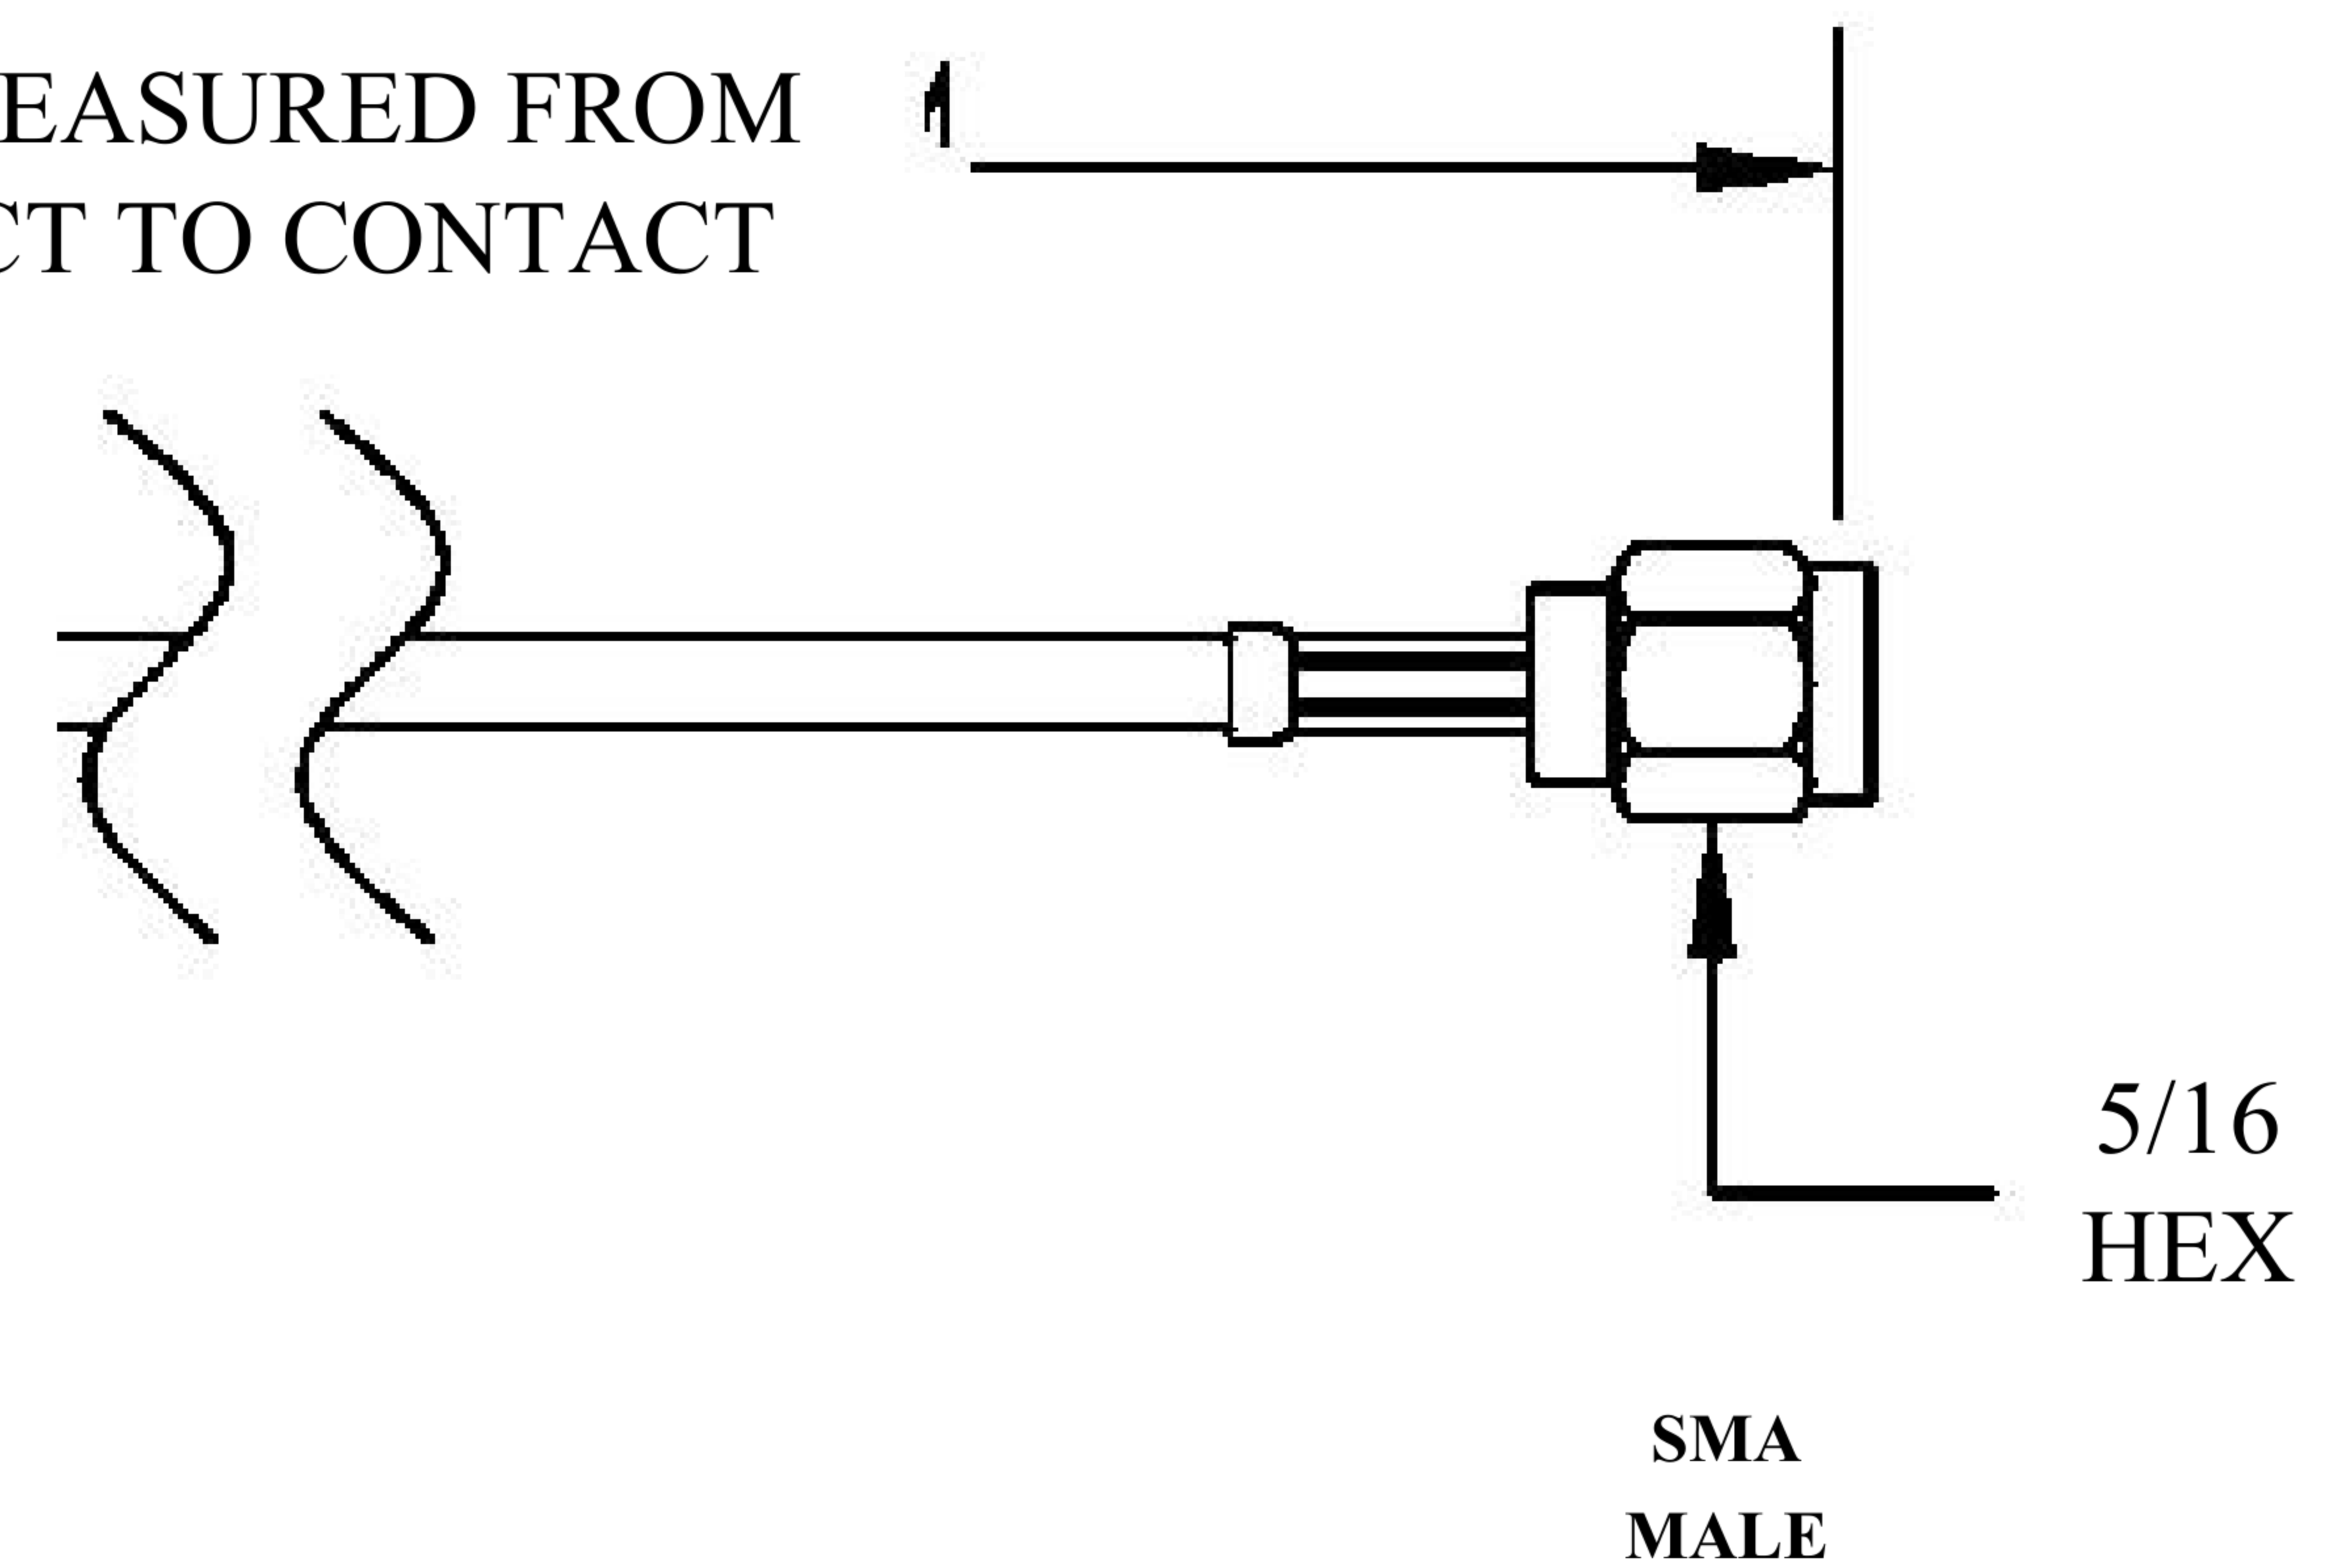

COMPONENTS	IMPEDANCE
FAKRAJACK	50 OHM
SMA MALE	50 OHM
ET-ET38392	50 OHM

Standard Lengths	
-12	12"
-24	24"
-36	36"
-48	48"
-60	60"
-XXX	Custom Length in Inches

Part Configurator			
1. Replace Y with code.			
2. Replace XX with length in inches.			
CODING	JACK	COLOR	APPLICATION
A	H	BLACK	RADIO WITH PHANTOM SUPPLY
B	H	WHITE	RADIO WITHOUT PHANTOM SUPPLY
C	D	BLUE	GPS: TELEMATICS OR NAVIGATION
D	D	BORDEAUX	GSM: CELLULAR PHONE
H	T	VIOLET	GPS: TELEMATICS AND NAVIGATION
I	R	BEIGE	BLUETOOTH
K	H	CURRY	RADIO WITH IF OUTPUT (ANTENNA DIVERSITY)
Z	R	WATER BLUE	NEUTRAL CODING

FAKRA JACK

LENGTH MEASURED FROM CONTACT TO CONTACT

8th Floor, Building 1, Yongfu Science and Technology Center Industrial Park, Nanzha District 5, Humen, 523900, Dongguan, Guangdong, China.

Website: www.ebeestock.com

Email: sales@ebeestock.com

COAXIAL & FIBER OPTICS

DWG TITLE	ET22369	DES_	sma-male-to-black-fakra-jack-cable-12-inch-length-using-rg174-coax-0022365
-----------	---------	------	--

SIZE A | FSCM NO. 53919 | CAD FILE 073102 | SCALE N/A | 127