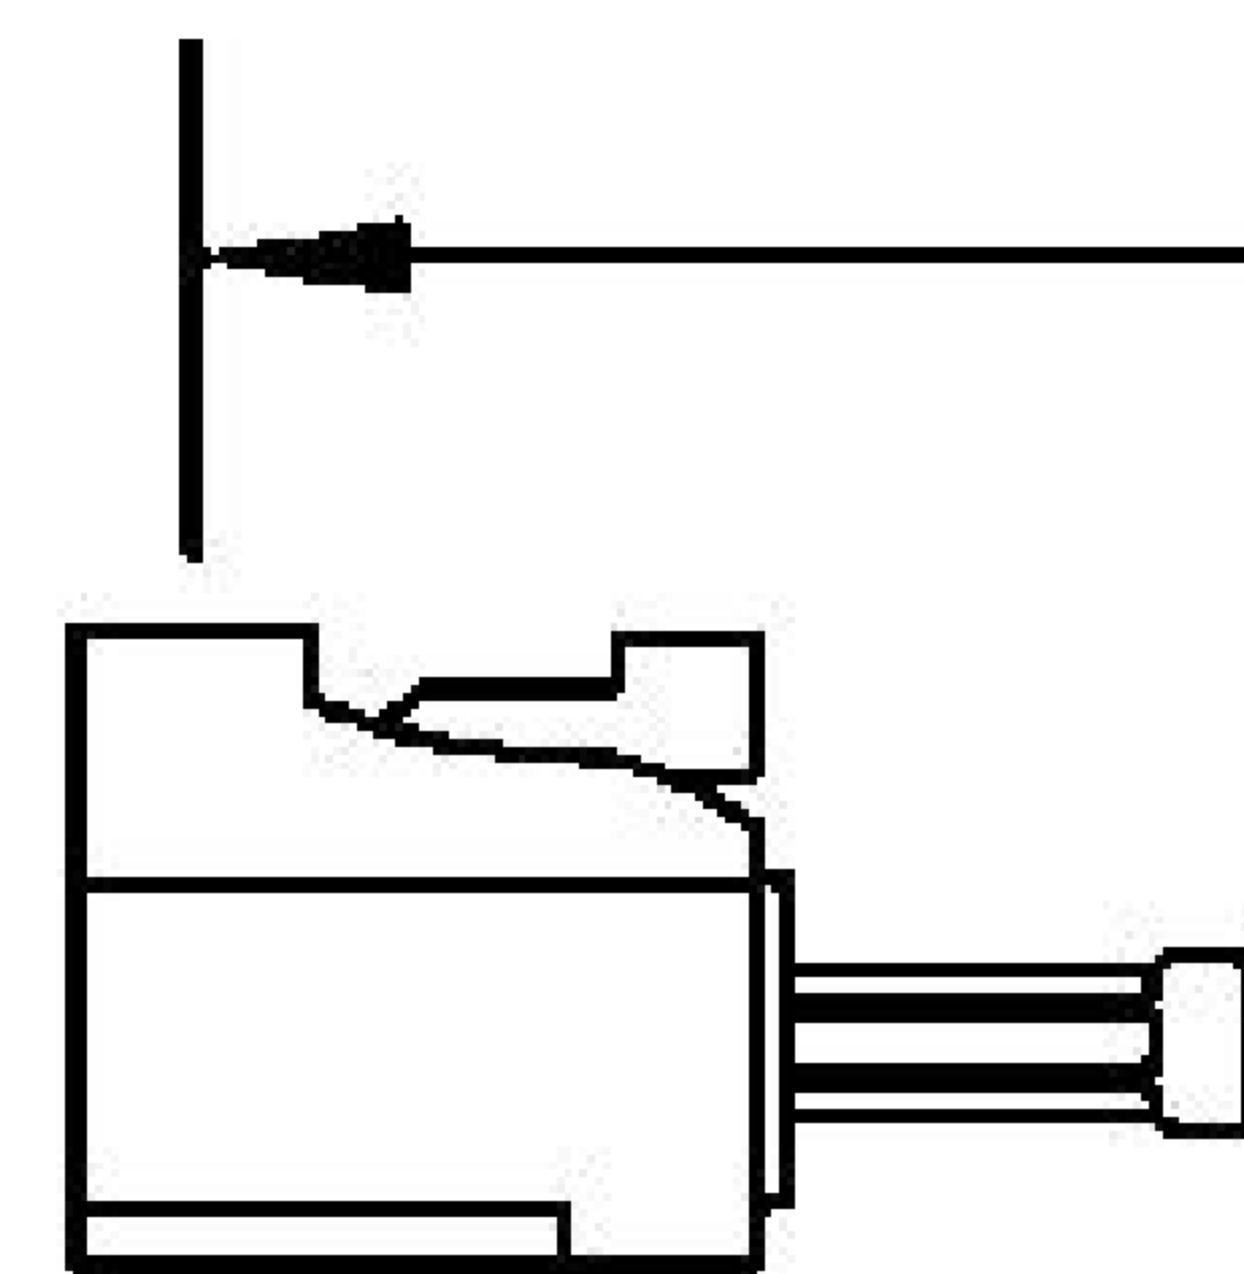

COMPONENTS	IMPEDANCE
FAKRAJACK	50 OHM
SMA MALE	50 OHM
ET-ET38392	50 OHM

Standard Lengths	
-12	12"
-24	24"
-36	36"
-48	48"
-60	60"
-XXX	Custom Length in Inches

Part Configurator			
1. Replace Y with code.			
2. Replace XX with length in inches.			
CODING	JACK	COLOR	APPLICATION
A	H	BLACK	RADIO WITH PHANTOM SUPPLY
B	H	WHITE	RADIO WITHOUT PHANTOM SUPPLY
C	D	BLUE	GPS: TELEMATICS OR NAVIGATION
D	D	BORDEAUX	GSM: CELLULAR PHONE
H	T	VIOLET	GPS: TELEMATICS AND NAVIGATION
I	R	BEIGE	BLUETOOTH
K	H	CURRY	RADIO WITH IF OUTPUT (ANTENNA DIVERSITY)
Z	R	WATER BLUE	NEUTRAL CODING

FAKRA JACK

LENGTH MEASURED FROM CONTACT TO CONTACT

8th Floor, Building 1, Yongfu Science and Technology Center Industrial Park, Nanzha District 5, Humen, 523900, Dongguan, Guangdong, China.

Website: www.ebeestock.com

Email: sales@ebeestock.com

COAXIAL & FIBER OPTICS

DWG TITLE	ET22369	DES_	sma-male-to-black-fakra-jack-cable-12-inch-length-using-rg174-coax-0022365
-----------	---------	------	--

SIZE A | FSCM NO. 53919 | CAD FILE 073102 | SCALE N/A | 127