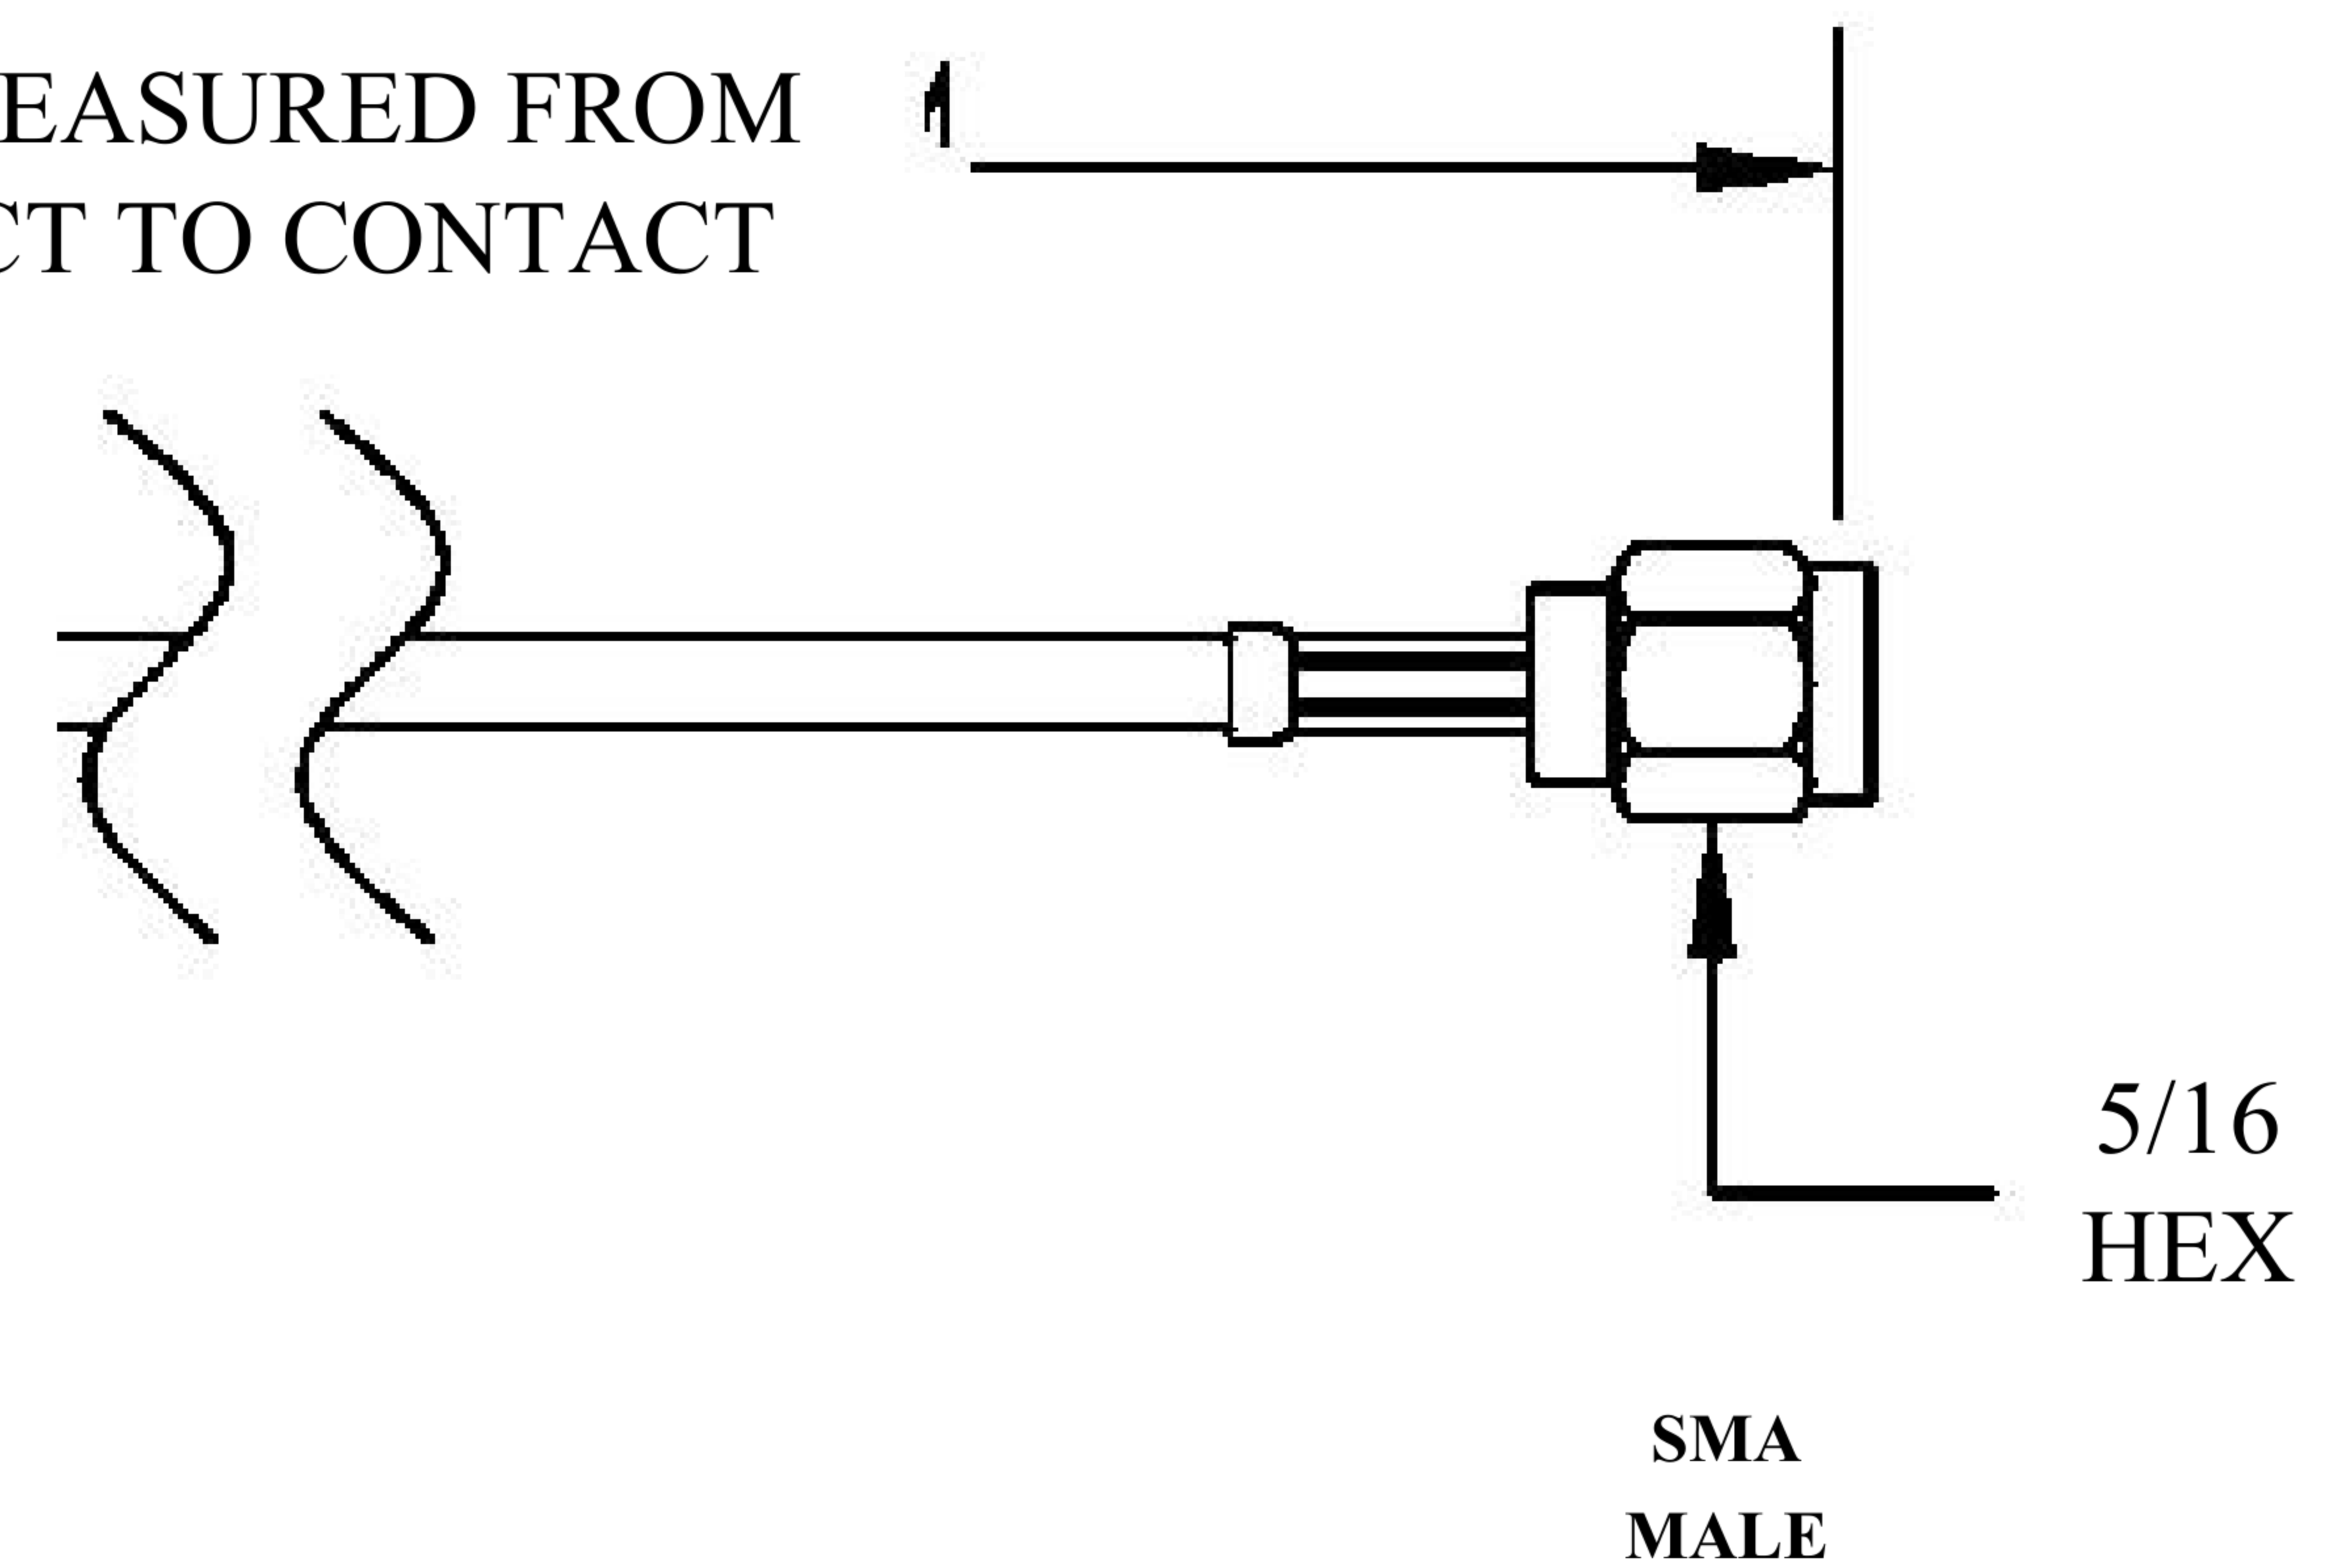

COMPONENTS	IMPEDANCE
FAKRAJACK	50 OHM
SMA MALE	50 OHM
ET-ET38392	50 OHM

Standard Lengths	
-12	12"
-24	24"
-36	36"
-48	48"
-60	60"
-XXX	Custom Length in Inches

Part Configurator			
1. Replace Y with code.			
2. Replace XX with length in inches.			
CODING	JACK	COLOR	APPLICATION
A	H	BLACK	RADIO WITH PHANTOM SUPPLY
B	H	WHITE	RADIO WITHOUT PHANTOM SUPPLY
C	D	BLUE	GPS: TELEMATICS OR NAVIGATION
D	D	BORDEAUX	GSM: CELLULAR PHONE
H	T	VIOLET	GPS: TELEMATICS AND NAVIGATION
I	R	BEIGE	BLUETOOTH
K	H	CURRY	RADIO WITH IF OUTPUT (ANTENNA DIVERSITY)
Z	R	WATER BLUE	NEUTRAL CODING

FAKRA JACK

LENGTH MEASURED FROM CONTACT TO CONTACT

8th Floor, Building 1, Yongfu Science and Technology Center Industrial Park, Nanzha District 5, Humen, 523900, Dongguan, Guangdong, China.

Website: www.ebeestock.com

Email: sales@ebeestock.com

COAXIAL & FIBER OPTICS

DWG TITLE	ET22370	DES_	sma-male-to-white-fakra-jack-cable-12-inch-length-using-rg174-coax-0022370
SIZE A FSCM NO. 53919 CAD FILE 073102 SCALE N/A		127	

NOTES: