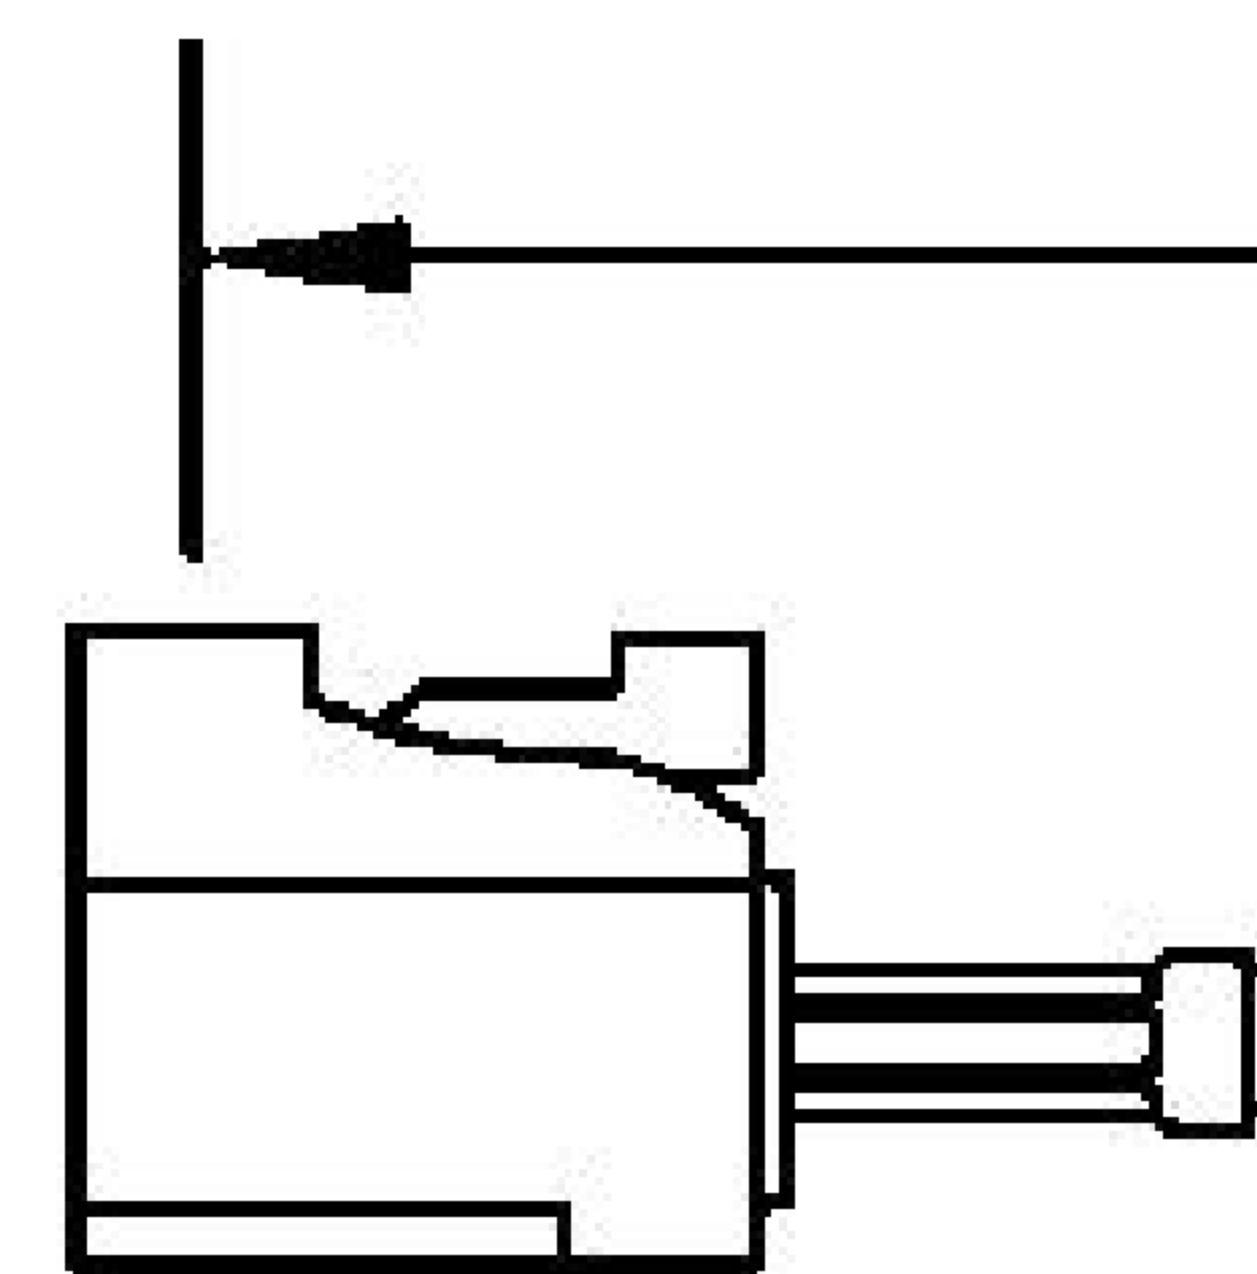

COMPONENTS	IMPEDANCE
FAKRAJACK	50 OHM
SMA MALE	50 OHM
ET-ET38392	50 OHM

Standard Lengths	
-12	12"
-24	24"
-36	36"
-48	48"
-60	60"
-XXX	Custom Length in Inches

Part Configurator			
1. Replace Y with code.			
2. Replace XX with length in inches.			
CODING	JACK	COLOR	APPLICATION
A	H	BLACK	RADIO WITH PHANTOM SUPPLY
B	H	WHITE	RADIO WITHOUT PHANTOM SUPPLY
C	D	BLUE	GPS: TELEMATICS OR NAVIGATION
D	D	BORDEAUX	GSM: CELLULAR PHONE
H	T	VIOLET	GPS: TELEMATICS AND NAVIGATION
I	R	BEIGE	BLUETOOTH
K	H	CURRY	RADIO WITH IF OUTPUT (ANTENNA DIVERSITY)
Z	R	WATER BLUE	NEUTRAL CODING

FAKRA JACK

LENGTH MEASURED FROM CONTACT TO CONTACT

8th Floor, Building 1, Yongfu Science and Technology Center Industrial Park, Nanzha District 5, Humen, 523900, Dongguan, Guangdong, China.

Website: www.ebeestock.com

Email: sales@ebeestock.com

COAXIAL & FIBER OPTICS

DWG TITLE	ET22370	DES_	sma-male-to-white-fakra-jack-cable-12-inch-length-using-rg174-coax-0022370
SIZE A FSCM NO. 53919 CAD FILE 073102 SCALE N/A		127	

NOTES: