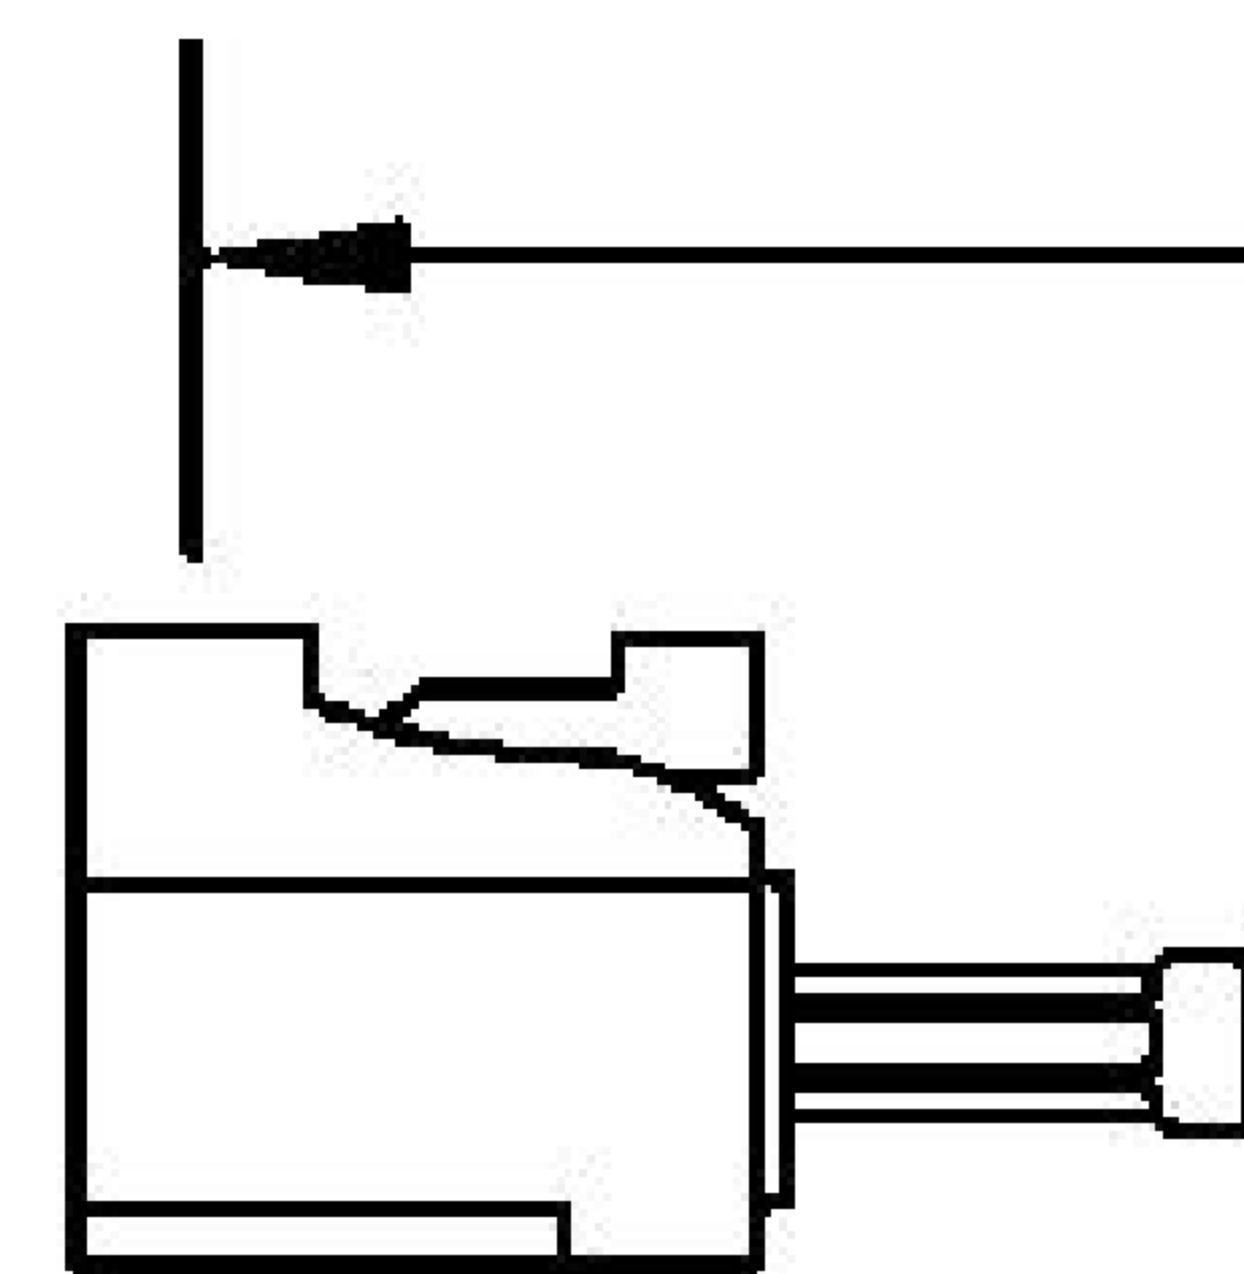

COMPONENTS	IMPEDANCE
FAKRAJACK	50 OHM
SMA MALE	50 OHM
ET-ET38392	50 OHM

Standard Lengths	
-12	12"
-24	24"
-36	36"
-48	48"
-60	60"
-XXX	Custom Length in Inches

Part Configurator			
1. Replace Y with code.			
2. Replace XX with length in inches.			
CODING	JACK	COLOR	APPLICATION
A	H	BLACK	RADIO WITH PHANTOM SUPPLY
B	H	WHITE	RADIO WITHOUT PHANTOM SUPPLY
C	D	BLUE	GPS: TELEMATICS OR NAVIGATION
D	D	BORDEAUX	GSM: CELLULAR PHONE
H	T	VIOLET	GPS: TELEMATICS AND NAVIGATION
I	R	BEIGE	BLUETOOTH
K	H	CURRY	RADIO WITH IF OUTPUT (ANTENNA DIVERSITY)
Z	R	WATER BLUE	NEUTRAL CODING

FAKRA JACK

LENGTH MEASURED FROM CONTACT TO CONTACT

8th Floor, Building 1, Yongfu Science and Technology Center Industrial Park, Nanzha District 5, Humen, 523900, Dongguan, Guangdong, China.

Website: www.ebeestock.com

Email: sales@ebeestock.com

COAXIAL & FIBER OPTICS

DWG TITLE	ET22371	DES_	sma-male-to-white-fakra-jack-cable-12-inch-length-using-rg174-coax-002 2370
-----------	---------	------	--

SIZE A | FSCM NO. 53919 | CAD FILE 073102 | SCALE N/A | 127