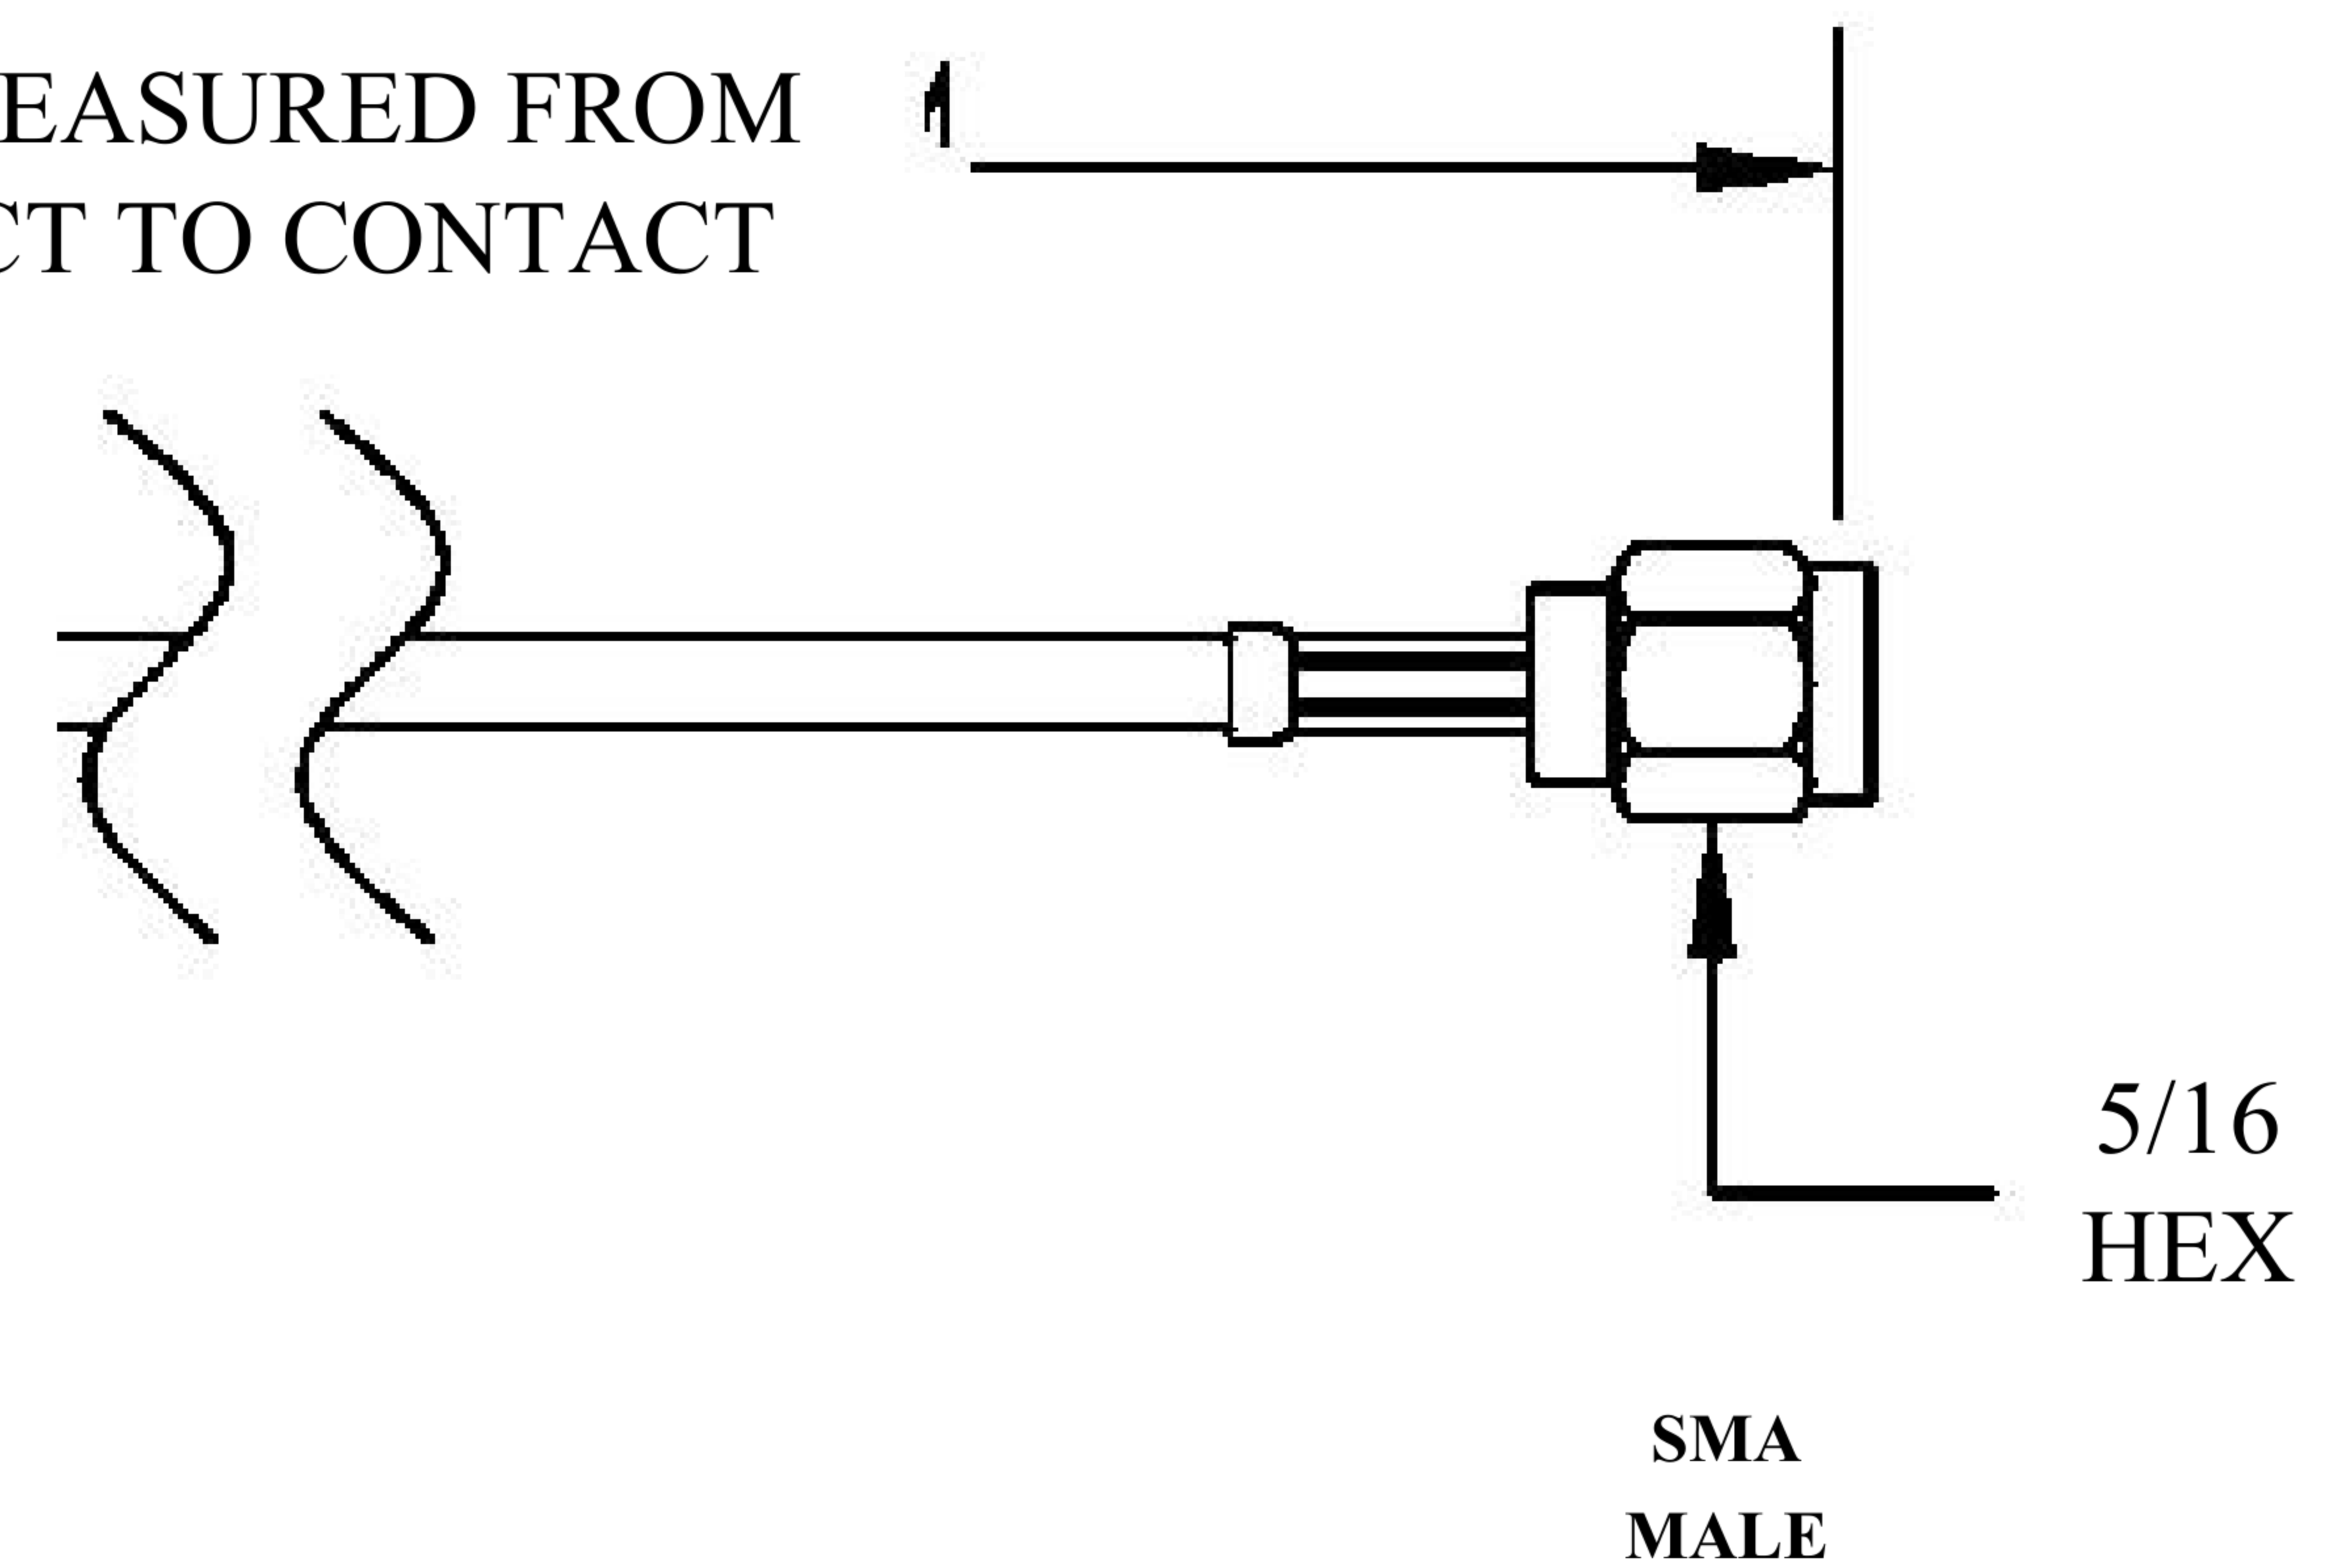

COMPONENTS	IMPEDANCE
FAKRAJACK	50 OHM
SMA MALE	50 OHM
ET-ET38392	50 OHM

Standard Lengths	
-12	12"
-24	24"
-36	36"
-48	48"
-60	60"
-XXX	Custom Length in Inches

Part Configurator			
1. Replace Y with code.			
2. Replace XX with length in inches.			
CODING	JACK	COLOR	APPLICATION
A	H	BLACK	RADIO WITH PHANTOM SUPPLY
B	H	WHITE	RADIO WITHOUT PHANTOM SUPPLY
C	D	BLUE	GPS: TELEMATICS OR NAVIGATION
D	D	BORDEAUX	GSM: CELLULAR PHONE
H	T	VIOLET	GPS: TELEMATICS AND NAVIGATION
I	R	BEIGE	BLUETOOTH
K	H	CURRY	RADIO WITH IF OUTPUT (ANTENNA DIVERSITY)
Z	R	WATER BLUE	NEUTRAL CODING

FAKRA JACK

LENGTH MEASURED FROM CONTACT TO CONTACT

8th Floor, Building 1, Yongfu Science and Technology Center Industrial Park, Nanzha District 5, Humen, 523900, Dongguan, Guangdong, China.

Website: www.ebeestock.com

Email: sales@ebeestock.com

COAXIAL & FIBER OPTICS

DWG TITLE	ET22371	DES_	sma-male-to-white-fakra-jack-cable-12-inch-length-using-rg174-coax-002 2370
-----------	---------	------	--

SIZE A | FSCM NO. 53919 | CAD FILE 073102 | SCALE N/A | 127