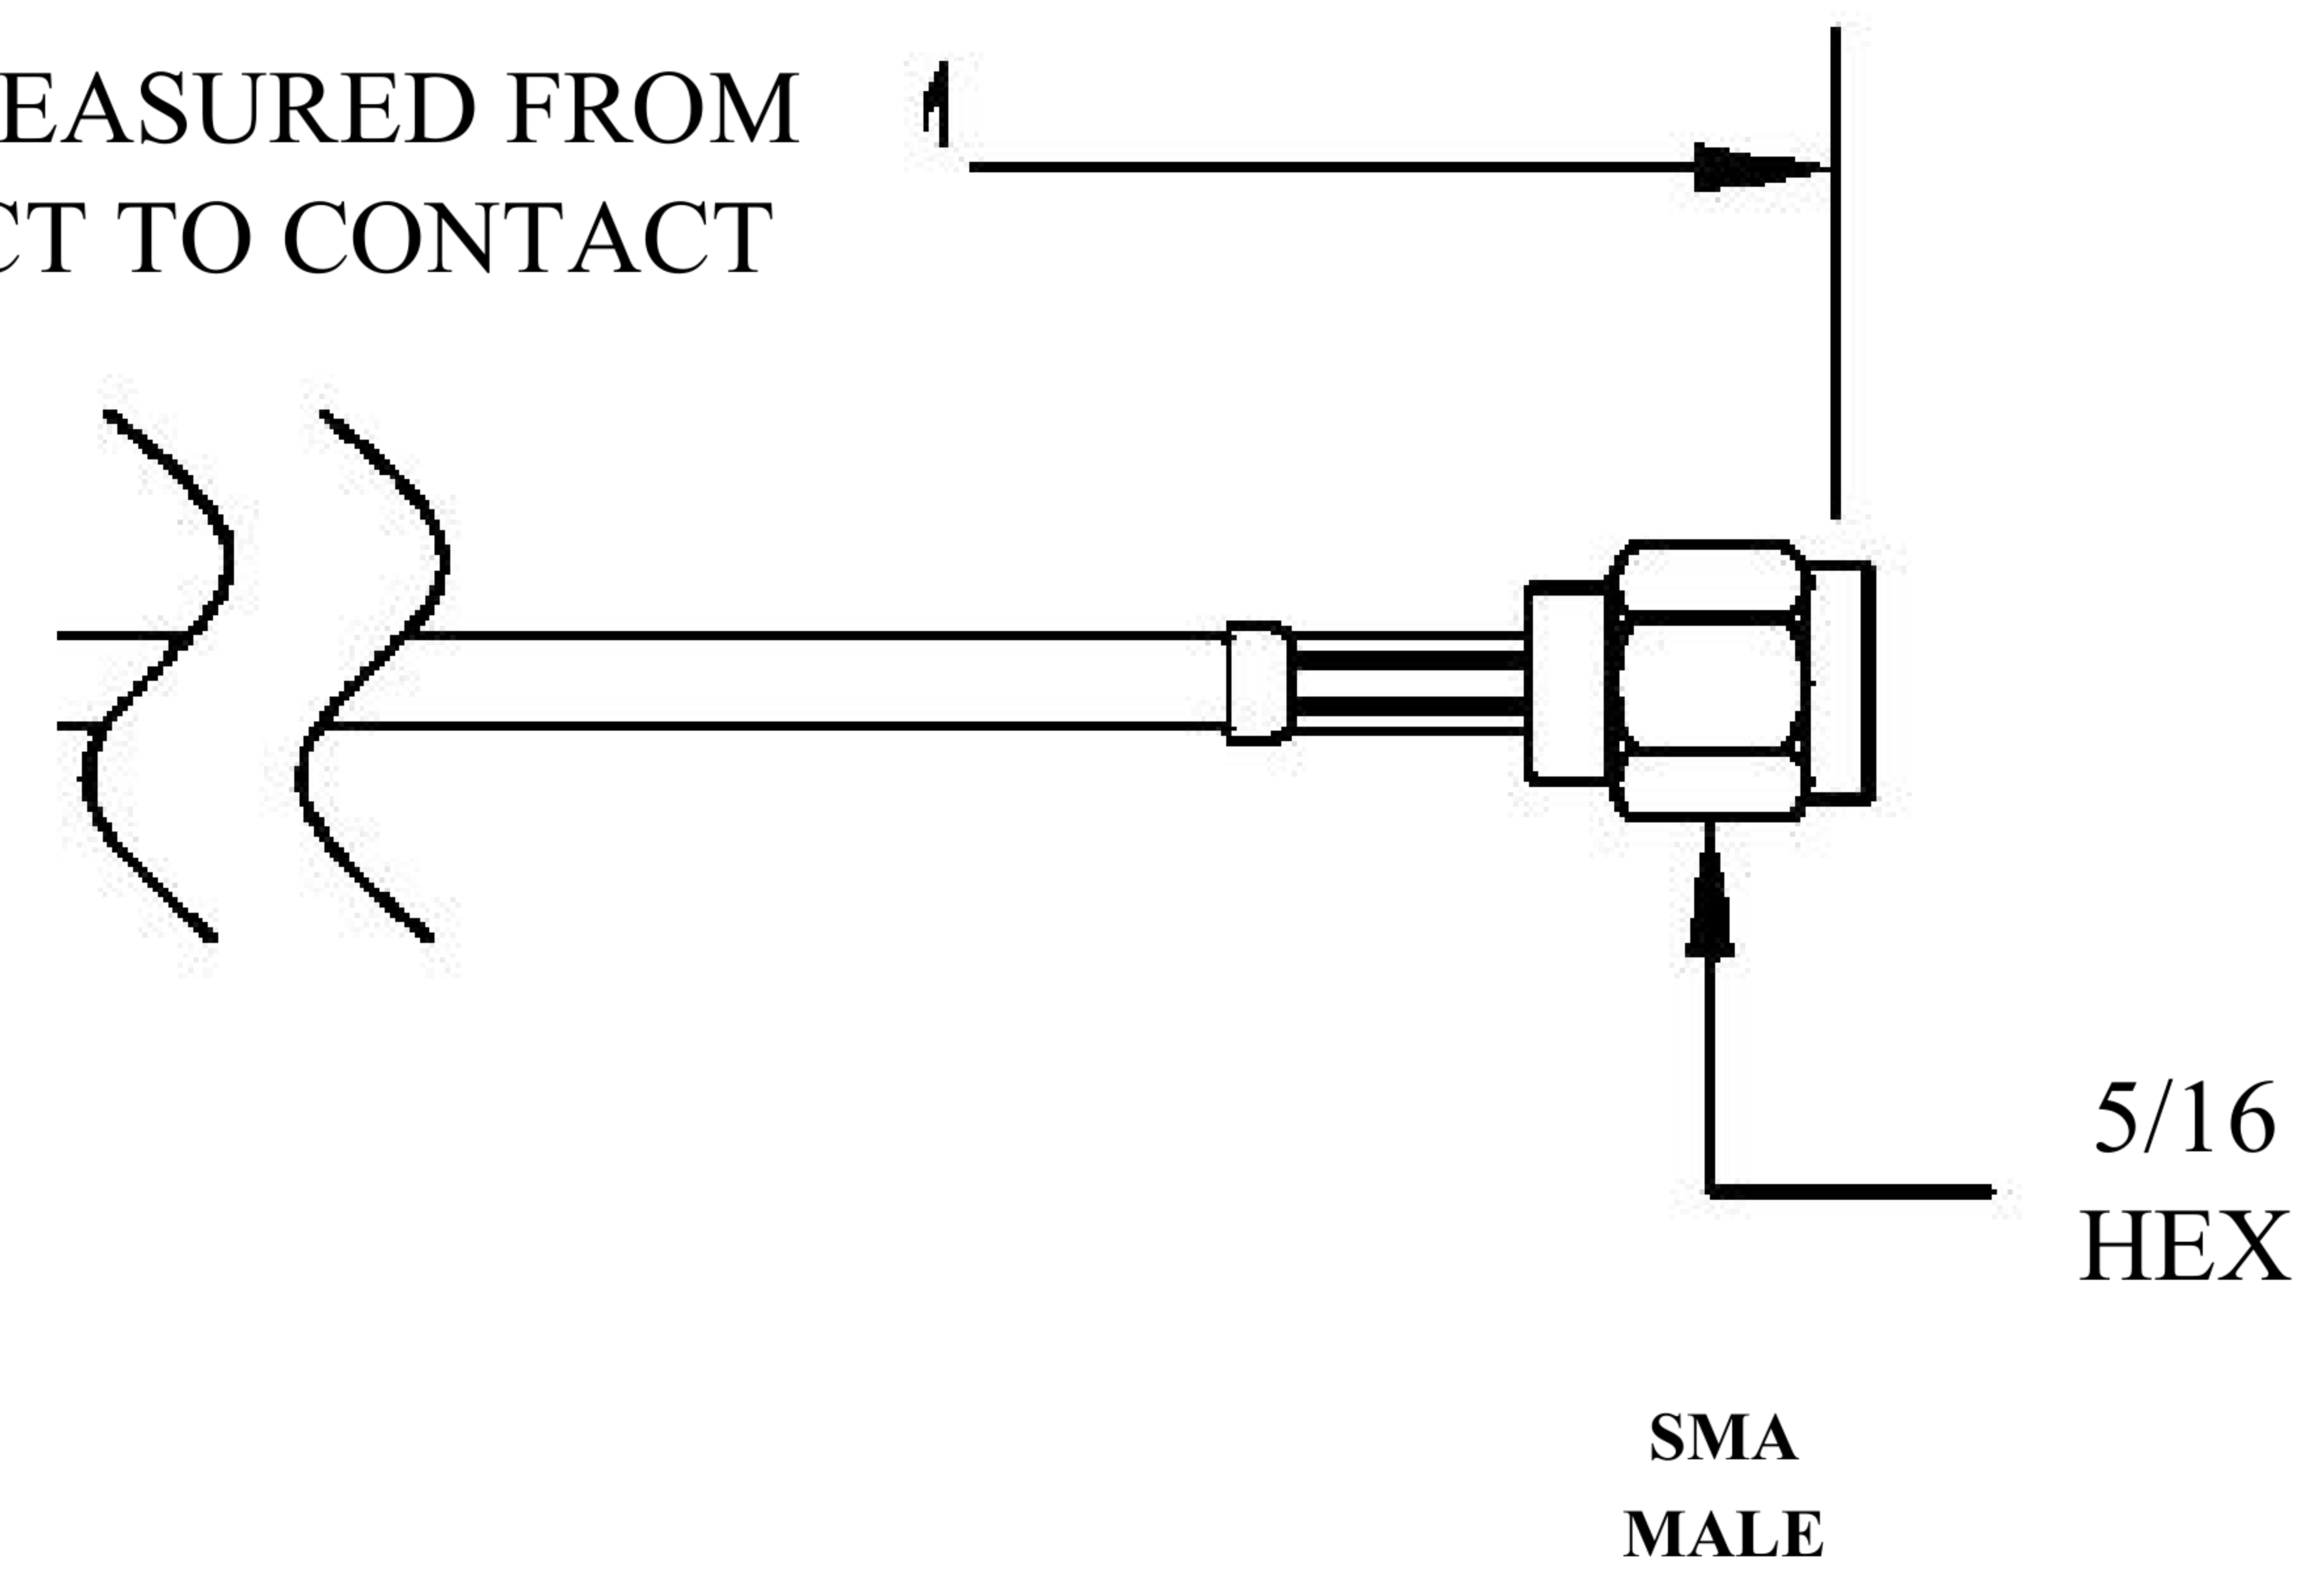

COMPONENTS	IMPEDANCE
FAKRAJACK	50 OHM
SMA MALE	50 OHM
ET-ET38392	50 OHM

Standard Lengths	
-12	12"
-24	24"
-36	36"
-48	48"
-60	60"
-XXX	Custom Length in Inches

Part Configurator			
1. Replace Y with code.			
2. Replace XX with length in inches.			
CODING	JACK	COLOR	APPLICATION
A	H	BLACK	RADIO WITH PHANTOM SUPPLY
B	H	WHITE	RADIO WITHOUT PHANTOM SUPPLY
C	D	BLUE	GPS: TELEMATICS OR NAVIGATION
D	D	BORDEAUX	GSM: CELLULAR PHONE
H	T	VIOLET	GPS: TELEMATICS AND NAVIGATION
I	R	BEIGE	BLUETOOTH
K	H	CURRY	RADIO WITH IF OUTPUT (ANTENNA DIVERSITY)
Z	R	WATER BLUE	NEUTRAL CODING

FAKRA JACK

LENGTH MEASURED FROM CONTACT TO CONTACT

SMA MALE

8th Floor, Building 1, Yongfu Science and Technology Center Industrial Park, Nanzha District 5, Humen, 523900, Dongguan, Guangdong, China.

Website: [www.ebeestock.com](http://www.ebeestock.com)

Email: [sales@ebeestock.com](mailto:sales@ebeestock.com)

COAXIAL & FIBER OPTICS

DWG TITLE	ET22372	DES_	sma-male-to-white-fakra-jack-cable-12-inch-length-using-rg174-coax-002 2370
SIZE A   FSCM NO. 53919   CAD FILE 073102   SCALE N/A		127	