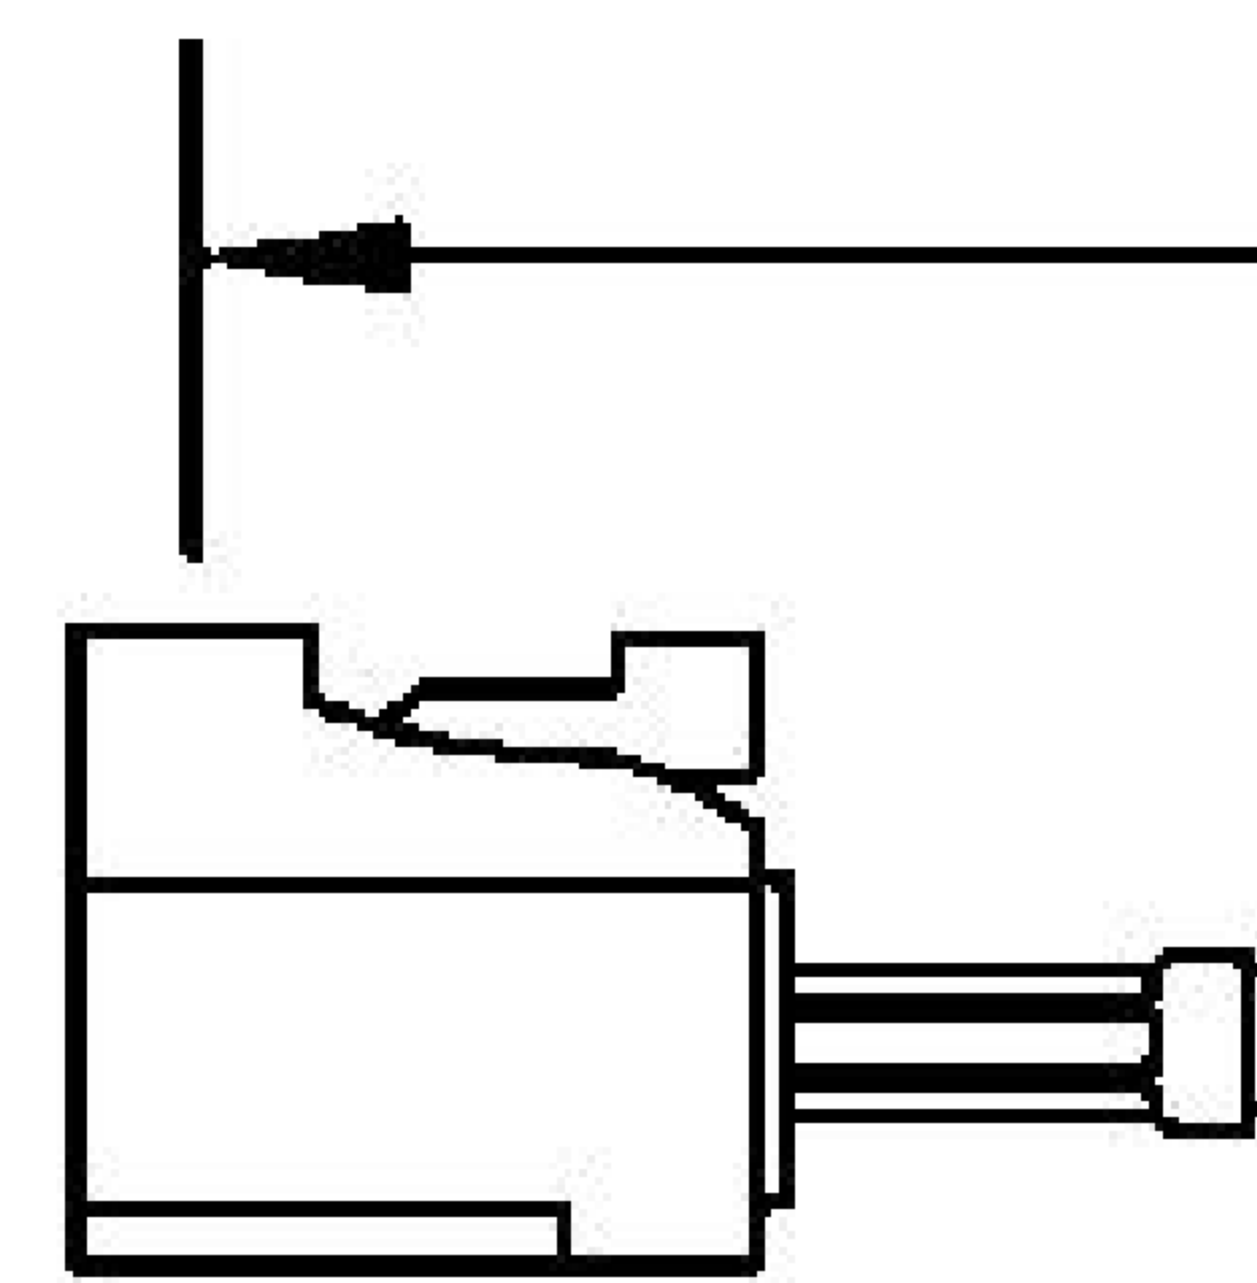

COMPONENTS	IMPEDANCE
FAKRAJACK	50 OHM
SMA MALE	50 OHM
ET-ET38392	50 OHM

Standard Lengths	
-12	12"
-24	24"
-36	36"
-48	48"
-60	60"
-XXX	Custom Length in Inches

Part Configurator			
1. Replace Y with code.			
2. Replace XX with length in inches.			
CODING	JACK	COLOR	APPLICATION
A	H	BLACK	RADIO WITH PHANTOM SUPPLY
B	H	WHITE	RADIO WITHOUT PHANTOM SUPPLY
C	D	BLUE	GPS: TELEMATICS OR NAVIGATION
D	D	BORDEAUX	GSM: CELLULAR PHONE
H	T	VIOLET	GPS: TELEMATICS AND NAVIGATION
I	R	BEIGE	BLUETOOTH
K	H	CURRY	RADIO WITH IF OUTPUT (ANTENNA DIVERSITY)
Z	R	WATER BLUE	NEUTRAL CODING

FAKRA JACK

LENGTH MEASURED FROM CONTACT TO CONTACT

SMA MALE

8th Floor, Building 1, Yongfu Science and Technology Center Industrial Park, Nanzha District 5, Humen, 523900, Dongguan, Guangdong, China.

Website: [www.ebeestock.com](http://www.ebeestock.com)

Email: [sales@ebeestock.com](mailto:sales@ebeestock.com)

COAXIAL & FIBER OPTICS

DWG TITLE	ET22372	DES_	sma-male-to-white-fakra-jack-cable-12-inch-length-using-rg174-coax-002 2370
SIZE A   FSCM NO. 53919   CAD FILE 073102   SCALE N/A		127	