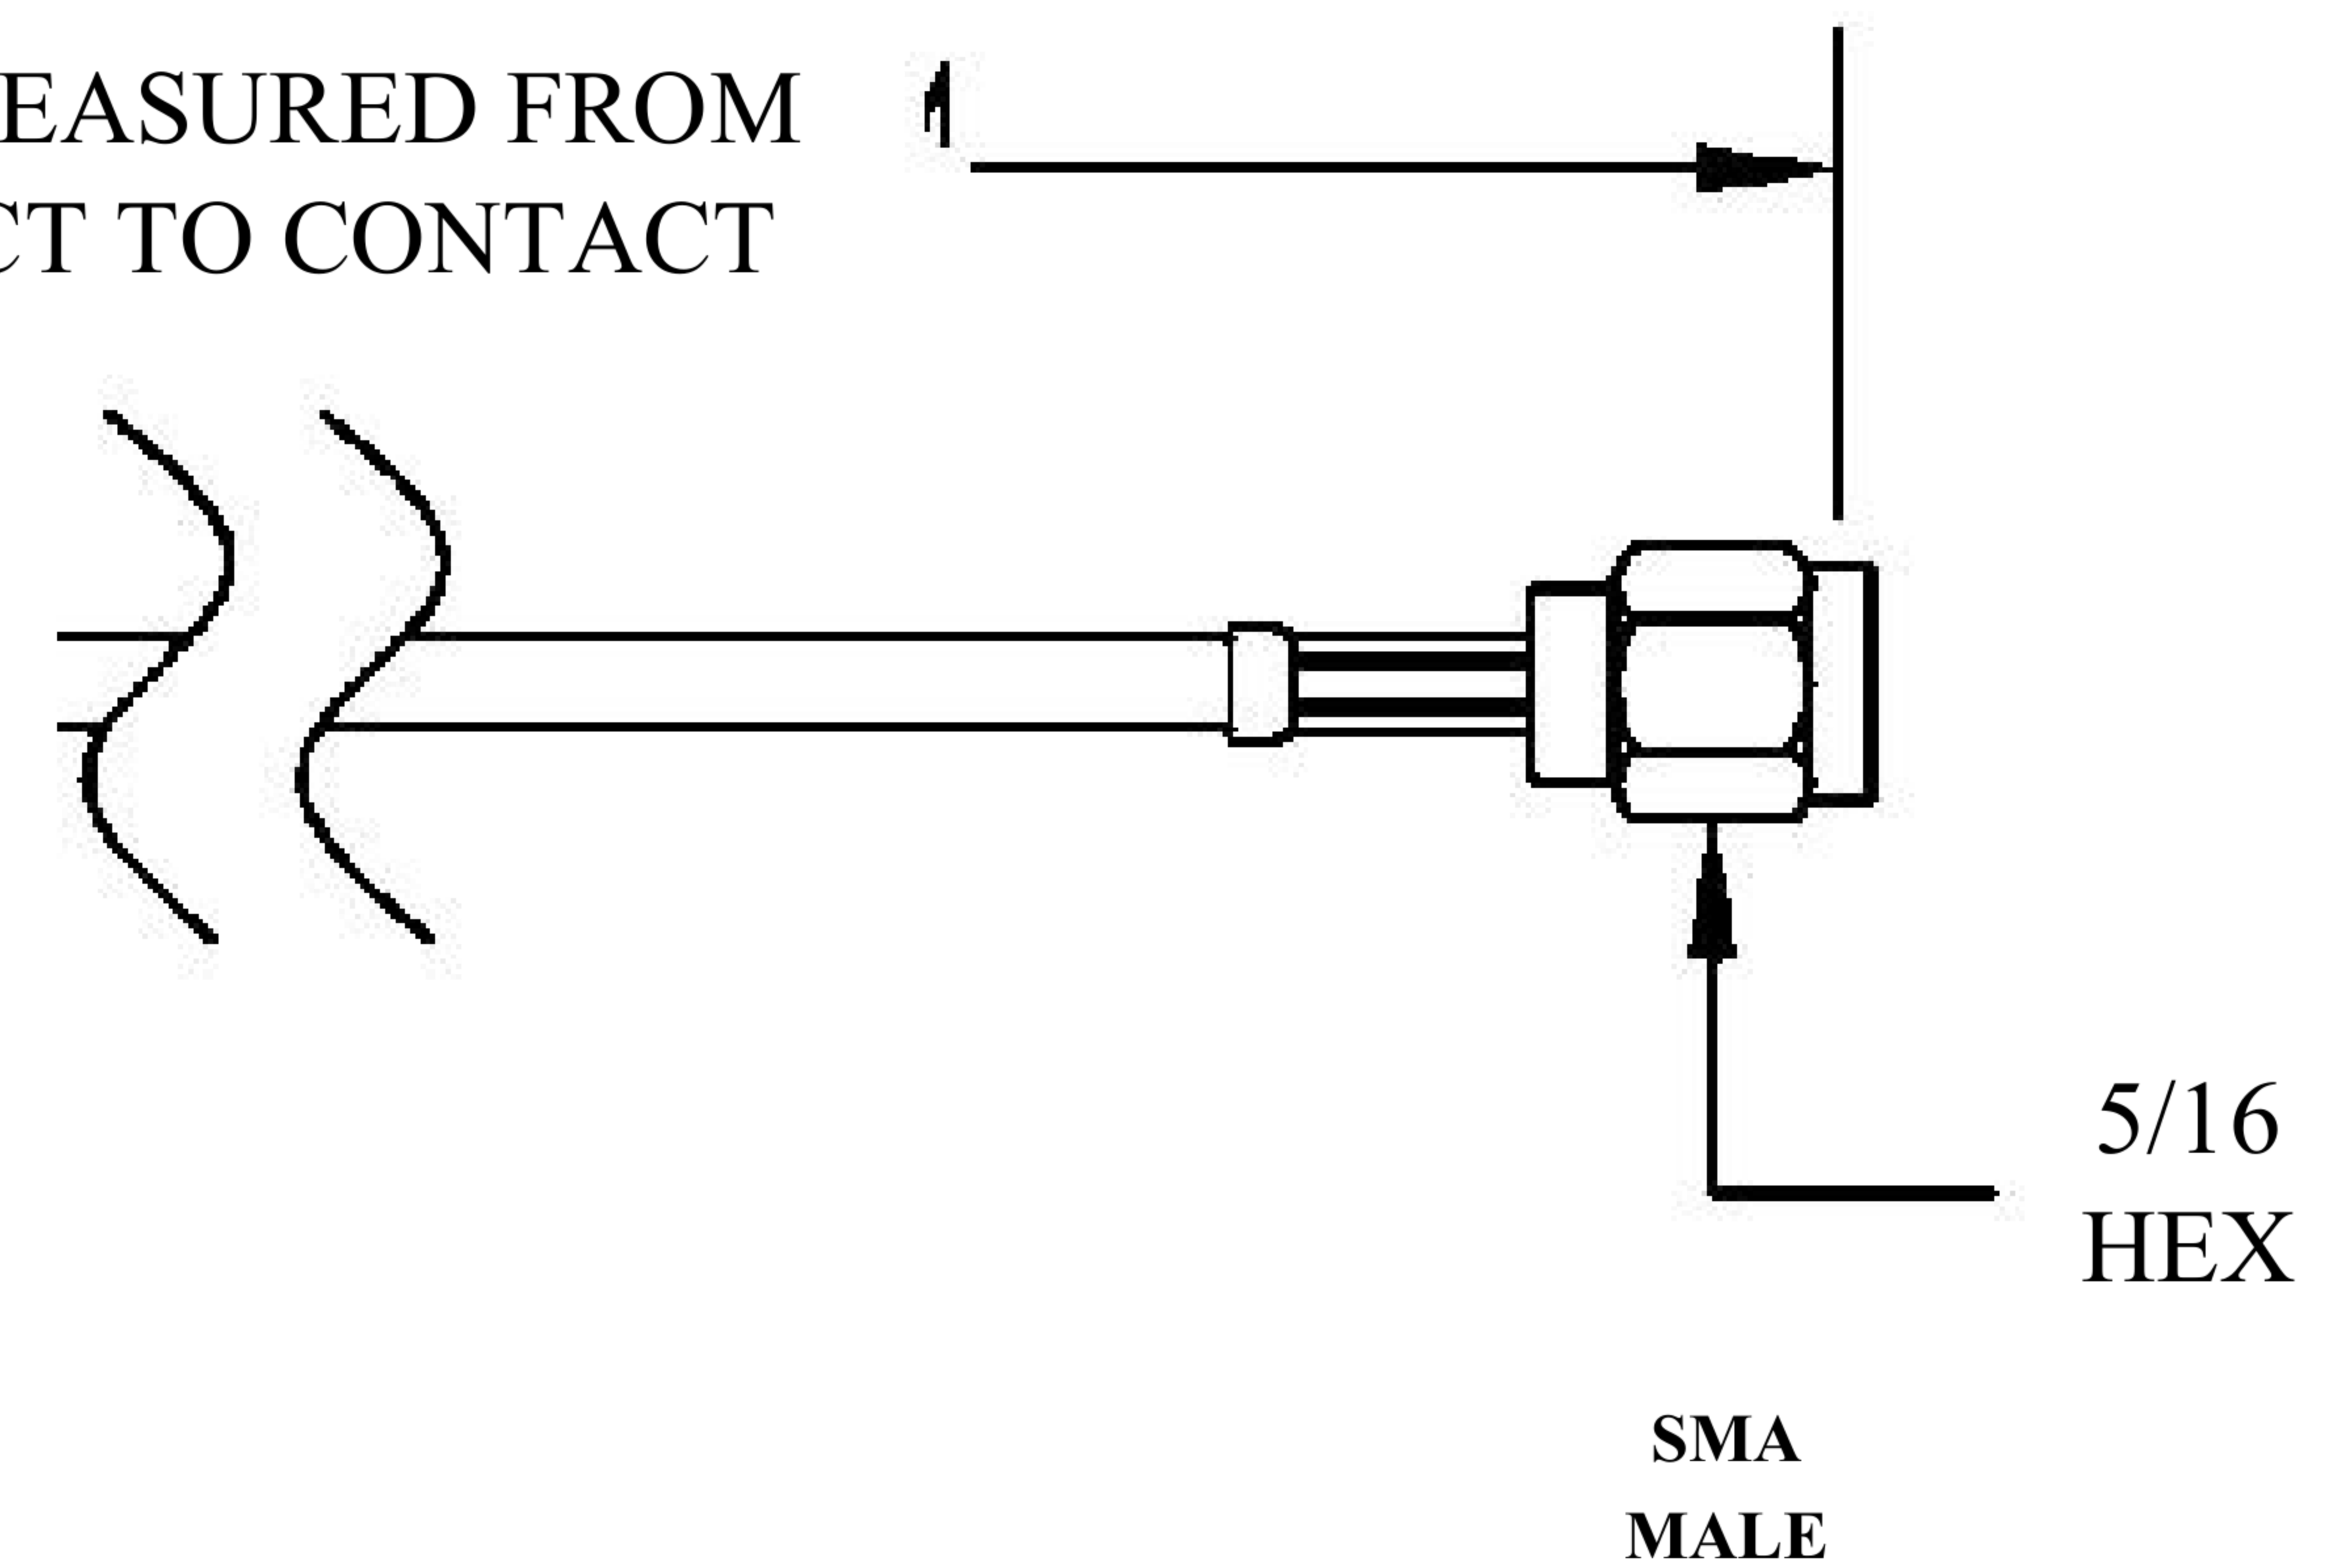

COMPONENTS	IMPEDANCE
FAKRAJACK	50 OHM
SMA MALE	50 OHM
ET-ET38392	50 OHM

Standard Lengths	
-12	12"
-24	24"
-36	36"
-48	48"
-60	60"
-XXX	Custom Length in Inches

Part Configurator			
1. Replace Y with code.			
2. Replace XX with length in inches.			
CODING	JACK	COLOR	APPLICATION
A	H	BLACK	RADIO WITH PHANTOM SUPPLY
B	H	WHITE	RADIO WITHOUT PHANTOM SUPPLY
C	D	BLUE	GPS: TELEMATICS OR NAVIGATION
D	D	BORDEAUX	GSM: CELLULAR PHONE
H	T	VIOLET	GPS: TELEMATICS AND NAVIGATION
I	R	BEIGE	BLUETOOTH
K	H	CURRY	RADIO WITH IF OUTPUT (ANTENNA DIVERSITY)
Z	R	WATER BLUE	NEUTRAL CODING

FAKRA JACK

LENGTH MEASURED FROM CONTACT TO CONTACT

SMA MALE

5/16 HEX

8th Floor, Building 1, Yongfu Science and Technology Center Industrial Park, Nanzha District 5, Humen, 523900, Dongguan, Guangdong, China.

Website: www.ebeestock.com

Email: sales@ebeestock.com

COAXIAL & FIBER OPTICS

DWG TITLE	ET22373	DES_	sma-male-to-white-fakra-jack-cable-12-inch-length-using-rg174-coax-0022370
SIZE A FSCM NO. 53919 CAD FILE 073102 SCALE N/A		127	