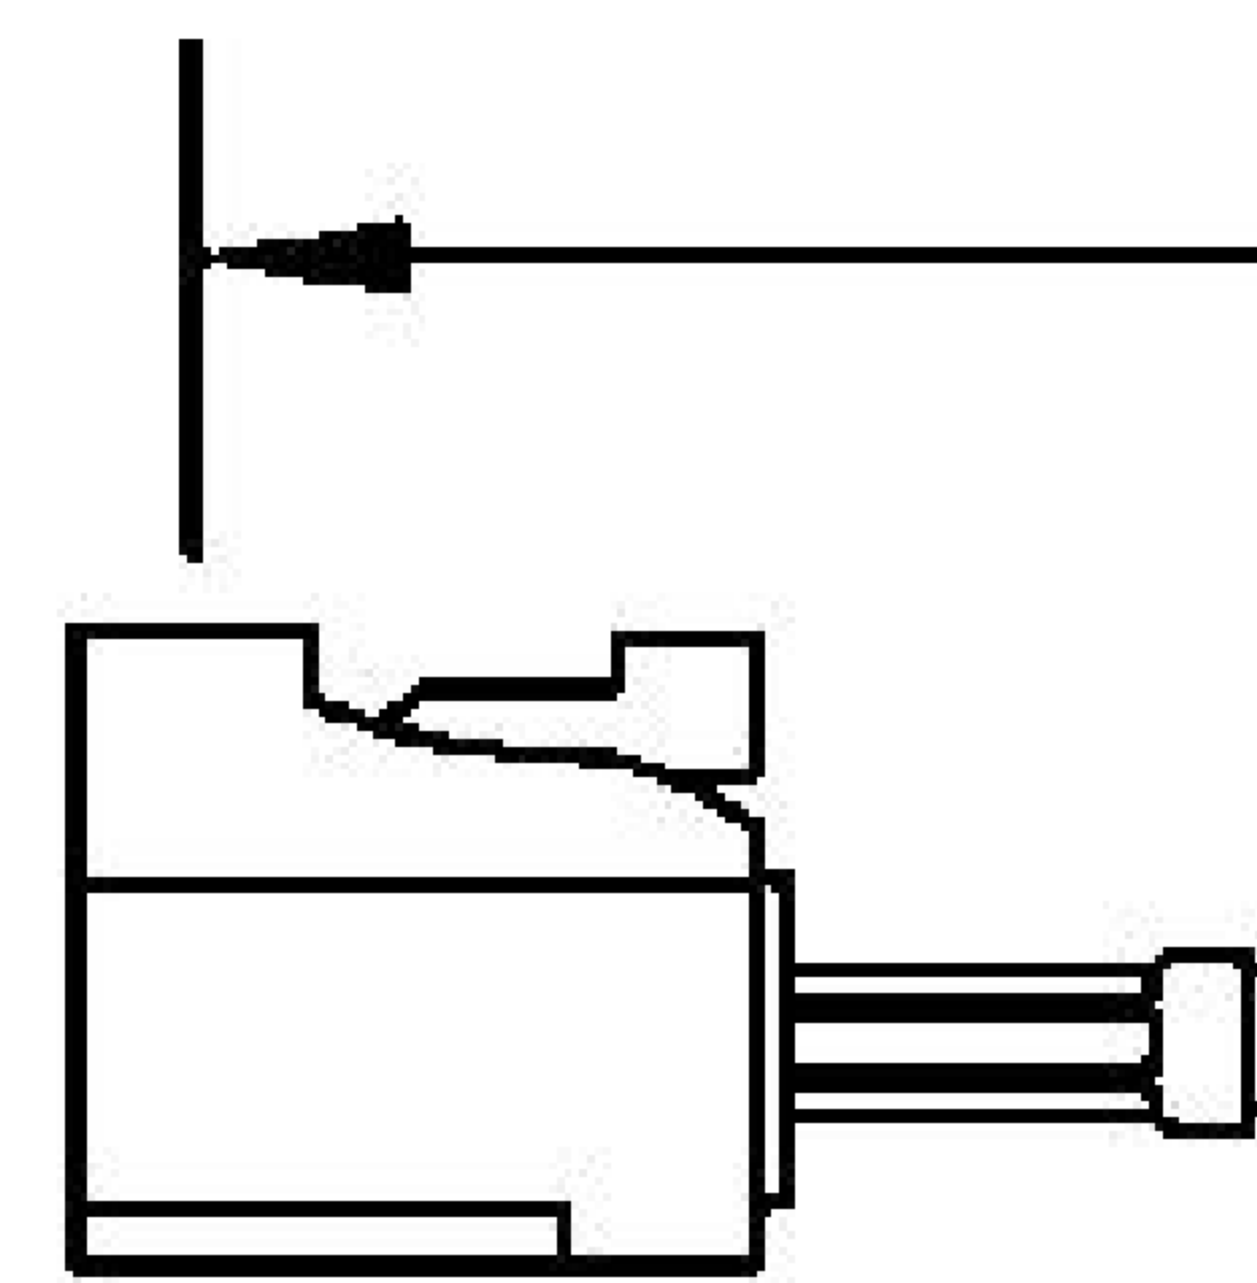

COMPONENTS	IMPEDANCE
FAKRAJACK	50 OHM
SMA MALE	50 OHM
ET-ET38392	50 OHM

Standard Lengths	
-12	12"
-24	24"
-36	36"
-48	48"
-60	60"
-XXX	Custom Length in Inches

Part Configurator			
1. Replace Y with code.			
2. Replace XX with length in inches.			
CODING	JACK	COLOR	APPLICATION
A	H	BLACK	RADIO WITH PHANTOM SUPPLY
B	H	WHITE	RADIO WITHOUT PHANTOM SUPPLY
C	D	BLUE	GPS: TELEMATICS OR NAVIGATION
D	D	BORDEAUX	GSM: CELLULAR PHONE
H	T	VIOLET	GPS: TELEMATICS AND NAVIGATION
I	R	BEIGE	BLUETOOTH
K	H	CURRY	RADIO WITH IF OUTPUT (ANTENNA DIVERSITY)
Z	R	WATER BLUE	NEUTRAL CODING

FAKRA JACK

LENGTH MEASURED FROM CONTACT TO CONTACT

SMA MALE

5/16 HEX

8th Floor, Building 1, Yongfu Science and Technology Center Industrial Park, Nanzha District 5, Humen, 523900, Dongguan, Guangdong, China.

Website: www.ebeestock.com

Email: sales@ebeestock.com

COAXIAL & FIBER OPTICS

DWG TITLE	ET22373	DES_	sma-male-to-white-fakra-jack-cable-12-inch-length-using-rg174-coax-0022370
SIZE A FSCM NO. 53919 CAD FILE 073102 SCALE N/A		127	