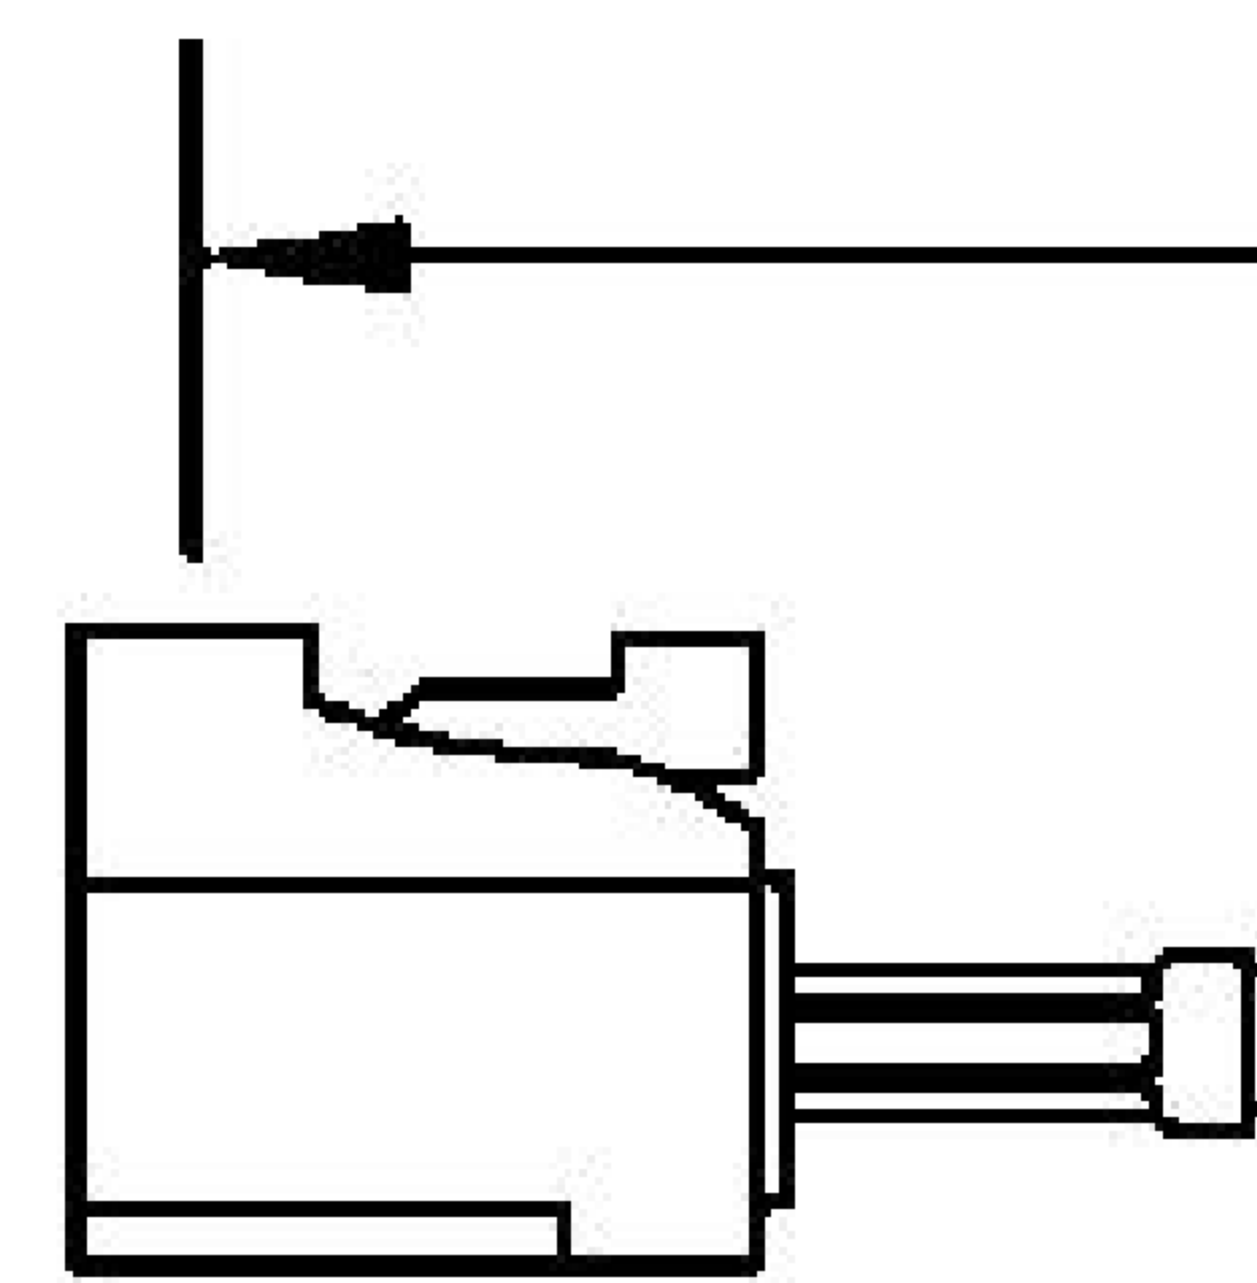

COMPONENTS	IMPEDANCE
FAKRAJACK	50 OHM
SMA MALE	50 OHM
ET-ET38392	50 OHM

Standard Lengths	
-12	12"
-24	24"
-36	36"
-48	48"
-60	60"
-XXX	Custom Length in Inches

Part Configurator			
1. Replace Y with code.			
2. Replace XX with length in inches.			
CODING	JACK	COLOR	APPLICATION
A	H	BLACK	RADIO WITH PHANTOM SUPPLY
B	H	WHITE	RADIO WITHOUT PHANTOM SUPPLY
C	D	BLUE	GPS: TELEMATICS OR NAVIGATION
D	D	BORDEAUX	GSM: CELLULAR PHONE
H	T	VIOLET	GPS: TELEMATICS AND NAVIGATION
I	R	BEIGE	BLUETOOTH
K	H	CURRY	RADIO WITH IF OUTPUT (ANTENNA DIVERSITY)
Z	R	WATER BLUE	NEUTRAL CODING

FAKRA JACK

LENGTH MEASURED FROM CONTACT TO CONTACT

8th Floor, Building 1, Yongfu Science and Technology Center Industrial Park, Nanzha District 5, Humen, 523900, Dongguan, Guangdong, China.

Website: [www.ebeestock.com](http://www.ebeestock.com)

Email: [sales@ebeestock.com](mailto:sales@ebeestock.com)

COAXIAL & FIBER OPTICS

DWG TITLE	ET22374	DES_	sma-male-to-white-fakra-jack-cable-12-inch-length-using-rg174-coax-002 2370
-----------	---------	------	--

SIZE A | FSCM NO. 53919 | CAD FILE 073102 | SCALE N/A | 127

NOTES:

- UNLESS OTHERWISE SPECIFIED ALL DIMENSIONS ARE NOMINAL.
- ALL SPECIFICATIONS ARE SUBJECT TO CHANGE WITHOUT NOTICE AT ANY TIME.