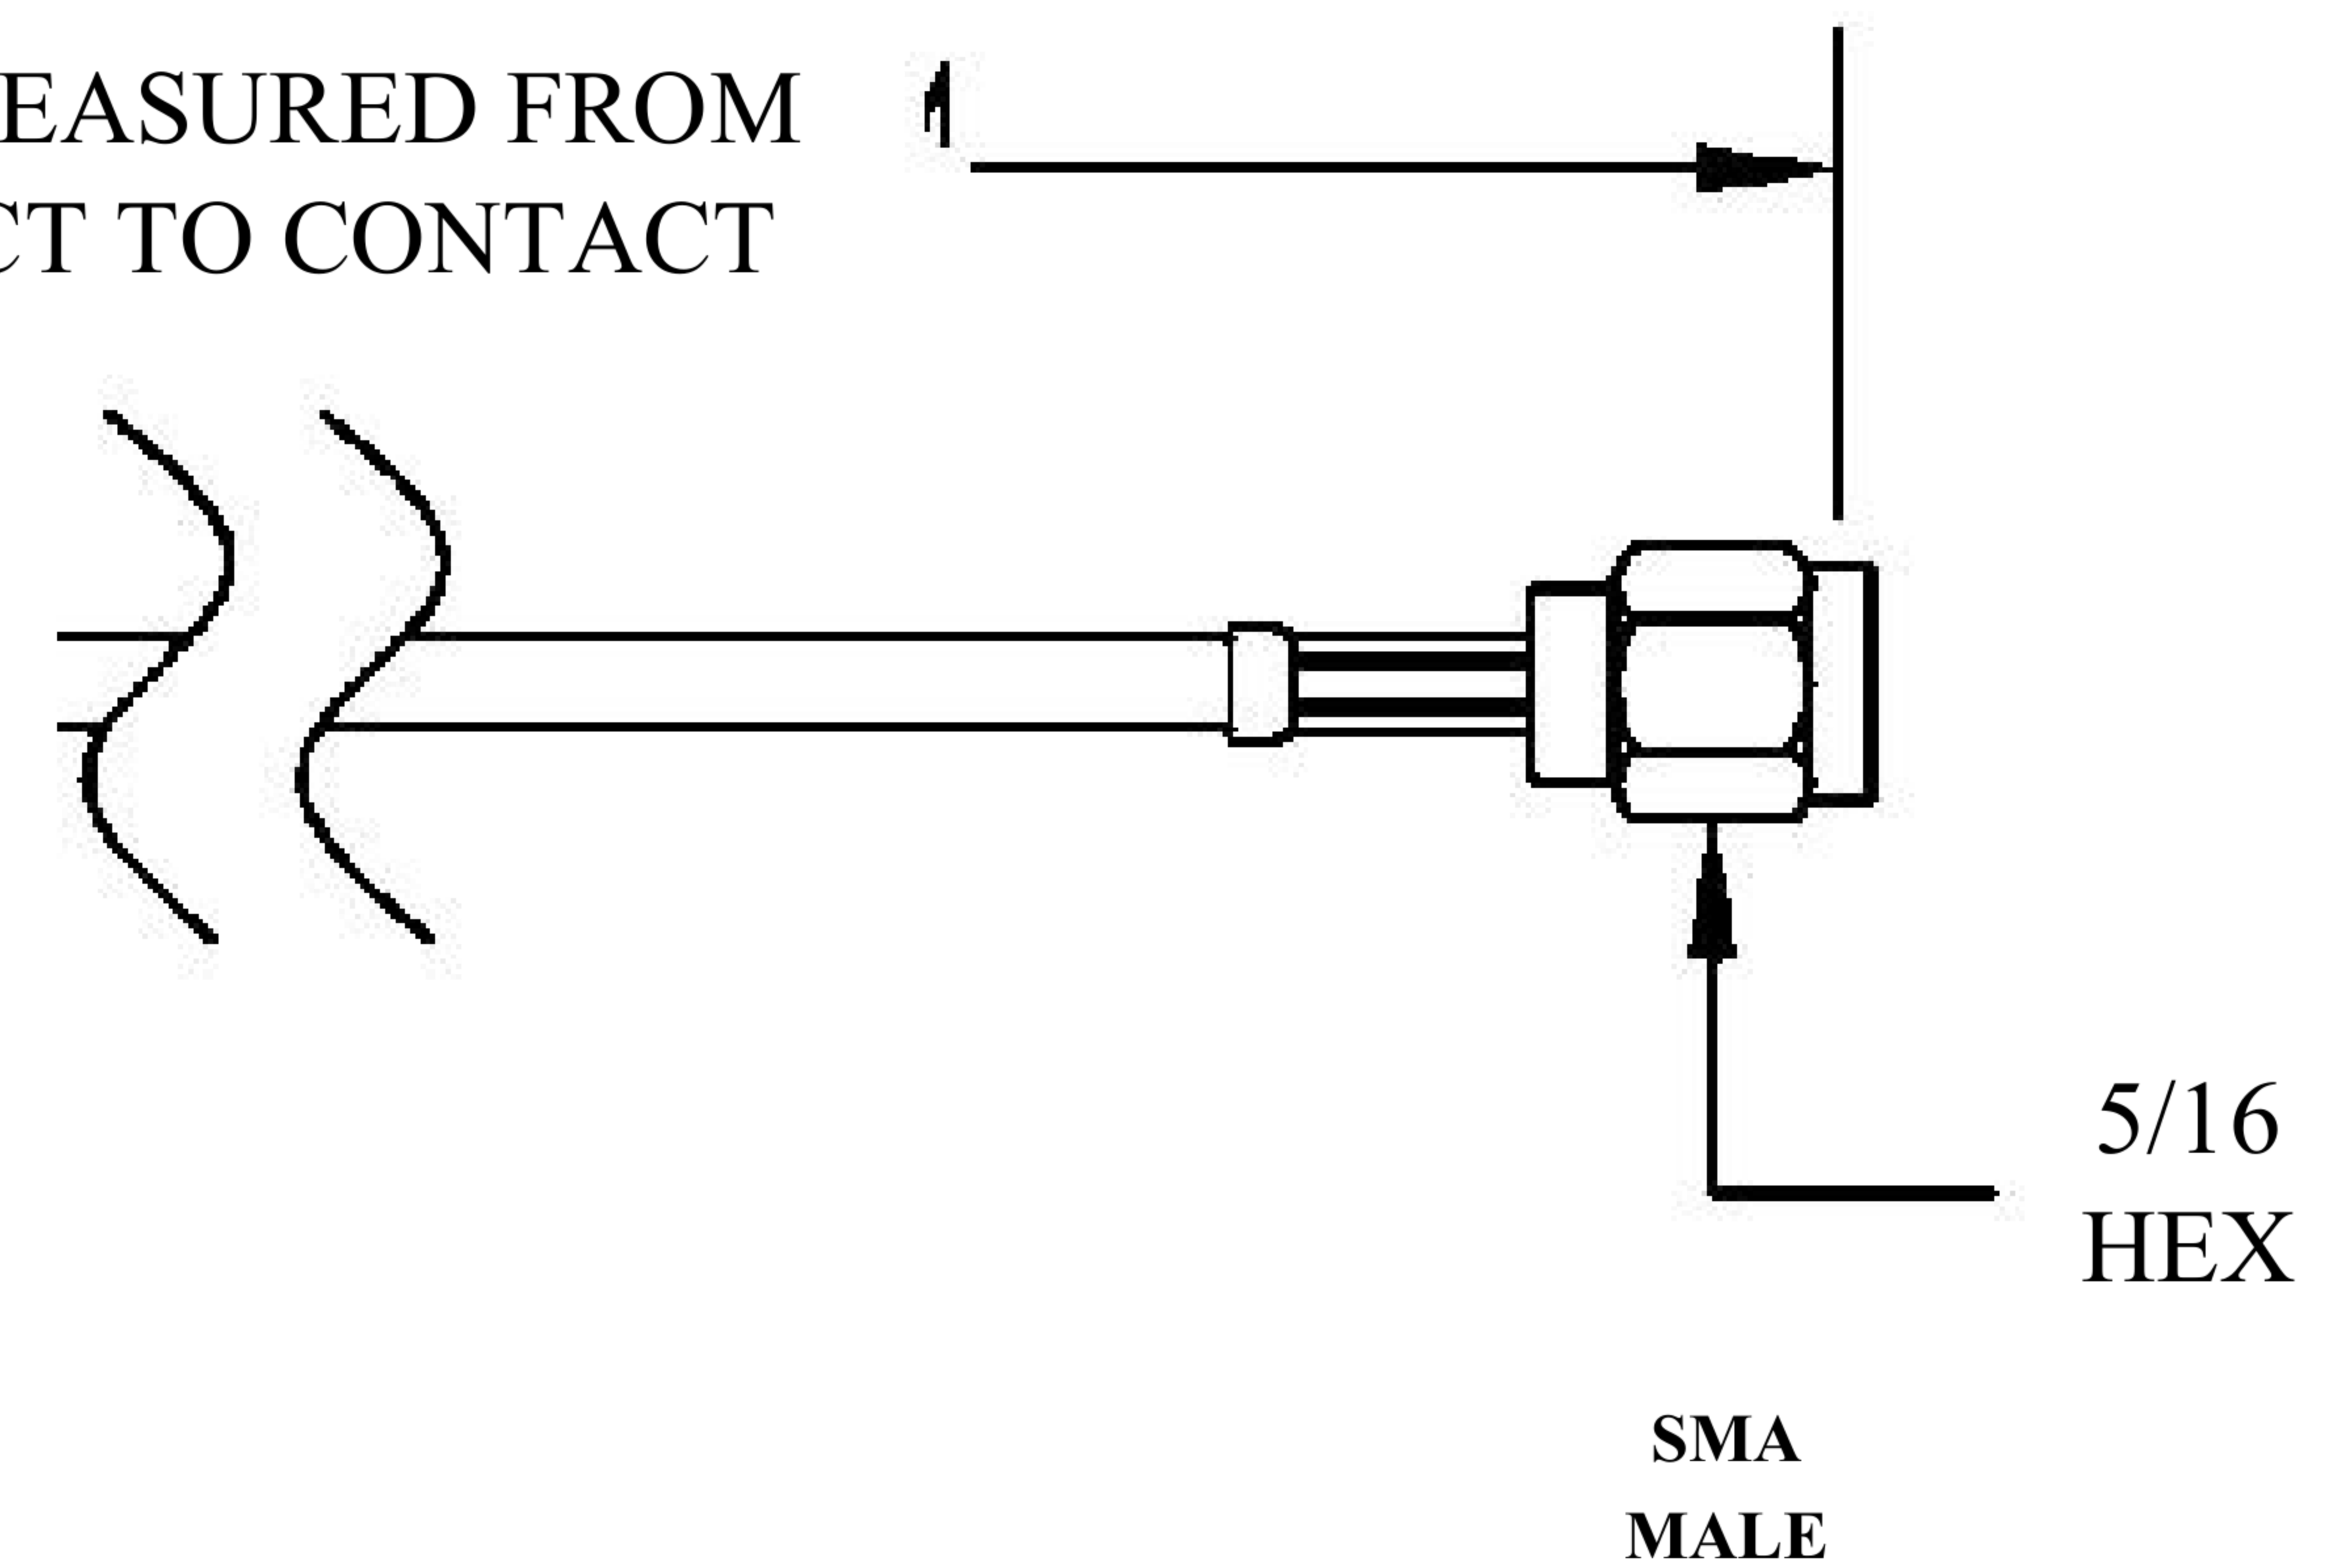

COMPONENTS	IMPEDANCE
FAKRAJACK	50 OHM
SMA MALE	50 OHM
ET-ET38392	50 OHM

Standard Lengths	
-12	12"
-24	24"
-36	36"
-48	48"
-60	60"
-XXX	Custom Length in Inches

Part Configurator			
1. Replace Y with code.			
2. Replace XX with length in inches.			
CODING	JACK	COLOR	APPLICATION
A	H	BLACK	RADIO WITH PHANTOM SUPPLY
B	H	WHITE	RADIO WITHOUT PHANTOM SUPPLY
C	D	BLUE	GPS: TELEMATICS OR NAVIGATION
D	D	BORDEAUX	GSM: CELLULAR PHONE
H	T	VIOLET	GPS: TELEMATICS AND NAVIGATION
I	R	BEIGE	BLUETOOTH
K	H	CURRY	RADIO WITH IF OUTPUT (ANTENNA DIVERSITY)
Z	R	WATER BLUE	NEUTRAL CODING

FAKRA JACK

LENGTH MEASURED FROM CONTACT TO CONTACT

8th Floor, Building 1, Yongfu Science and Technology Center Industrial Park, Nanzha District 5, Humen, 523900, Dongguan, Guangdong, China.

Website: [www.ebeestock.com](http://www.ebeestock.com)

Email: [sales@ebeestock.com](mailto:sales@ebeestock.com)

COAXIAL & FIBER OPTICS

DWG TITLE	ET22374	DES_	sma-male-to-white-fakra-jack-cable-12-inch-length-using-rg174-coax-002 2370
-----------	---------	------	--

SIZE A | FSCM NO. 53919 | CAD FILE 073102 | SCALE N/A | 127

NOTES:

- UNLESS OTHERWISE SPECIFIED ALL DIMENSIONS ARE NOMINAL.
- ALL SPECIFICATIONS ARE SUBJECT TO CHANGE WITHOUT NOTICE AT ANY TIME.