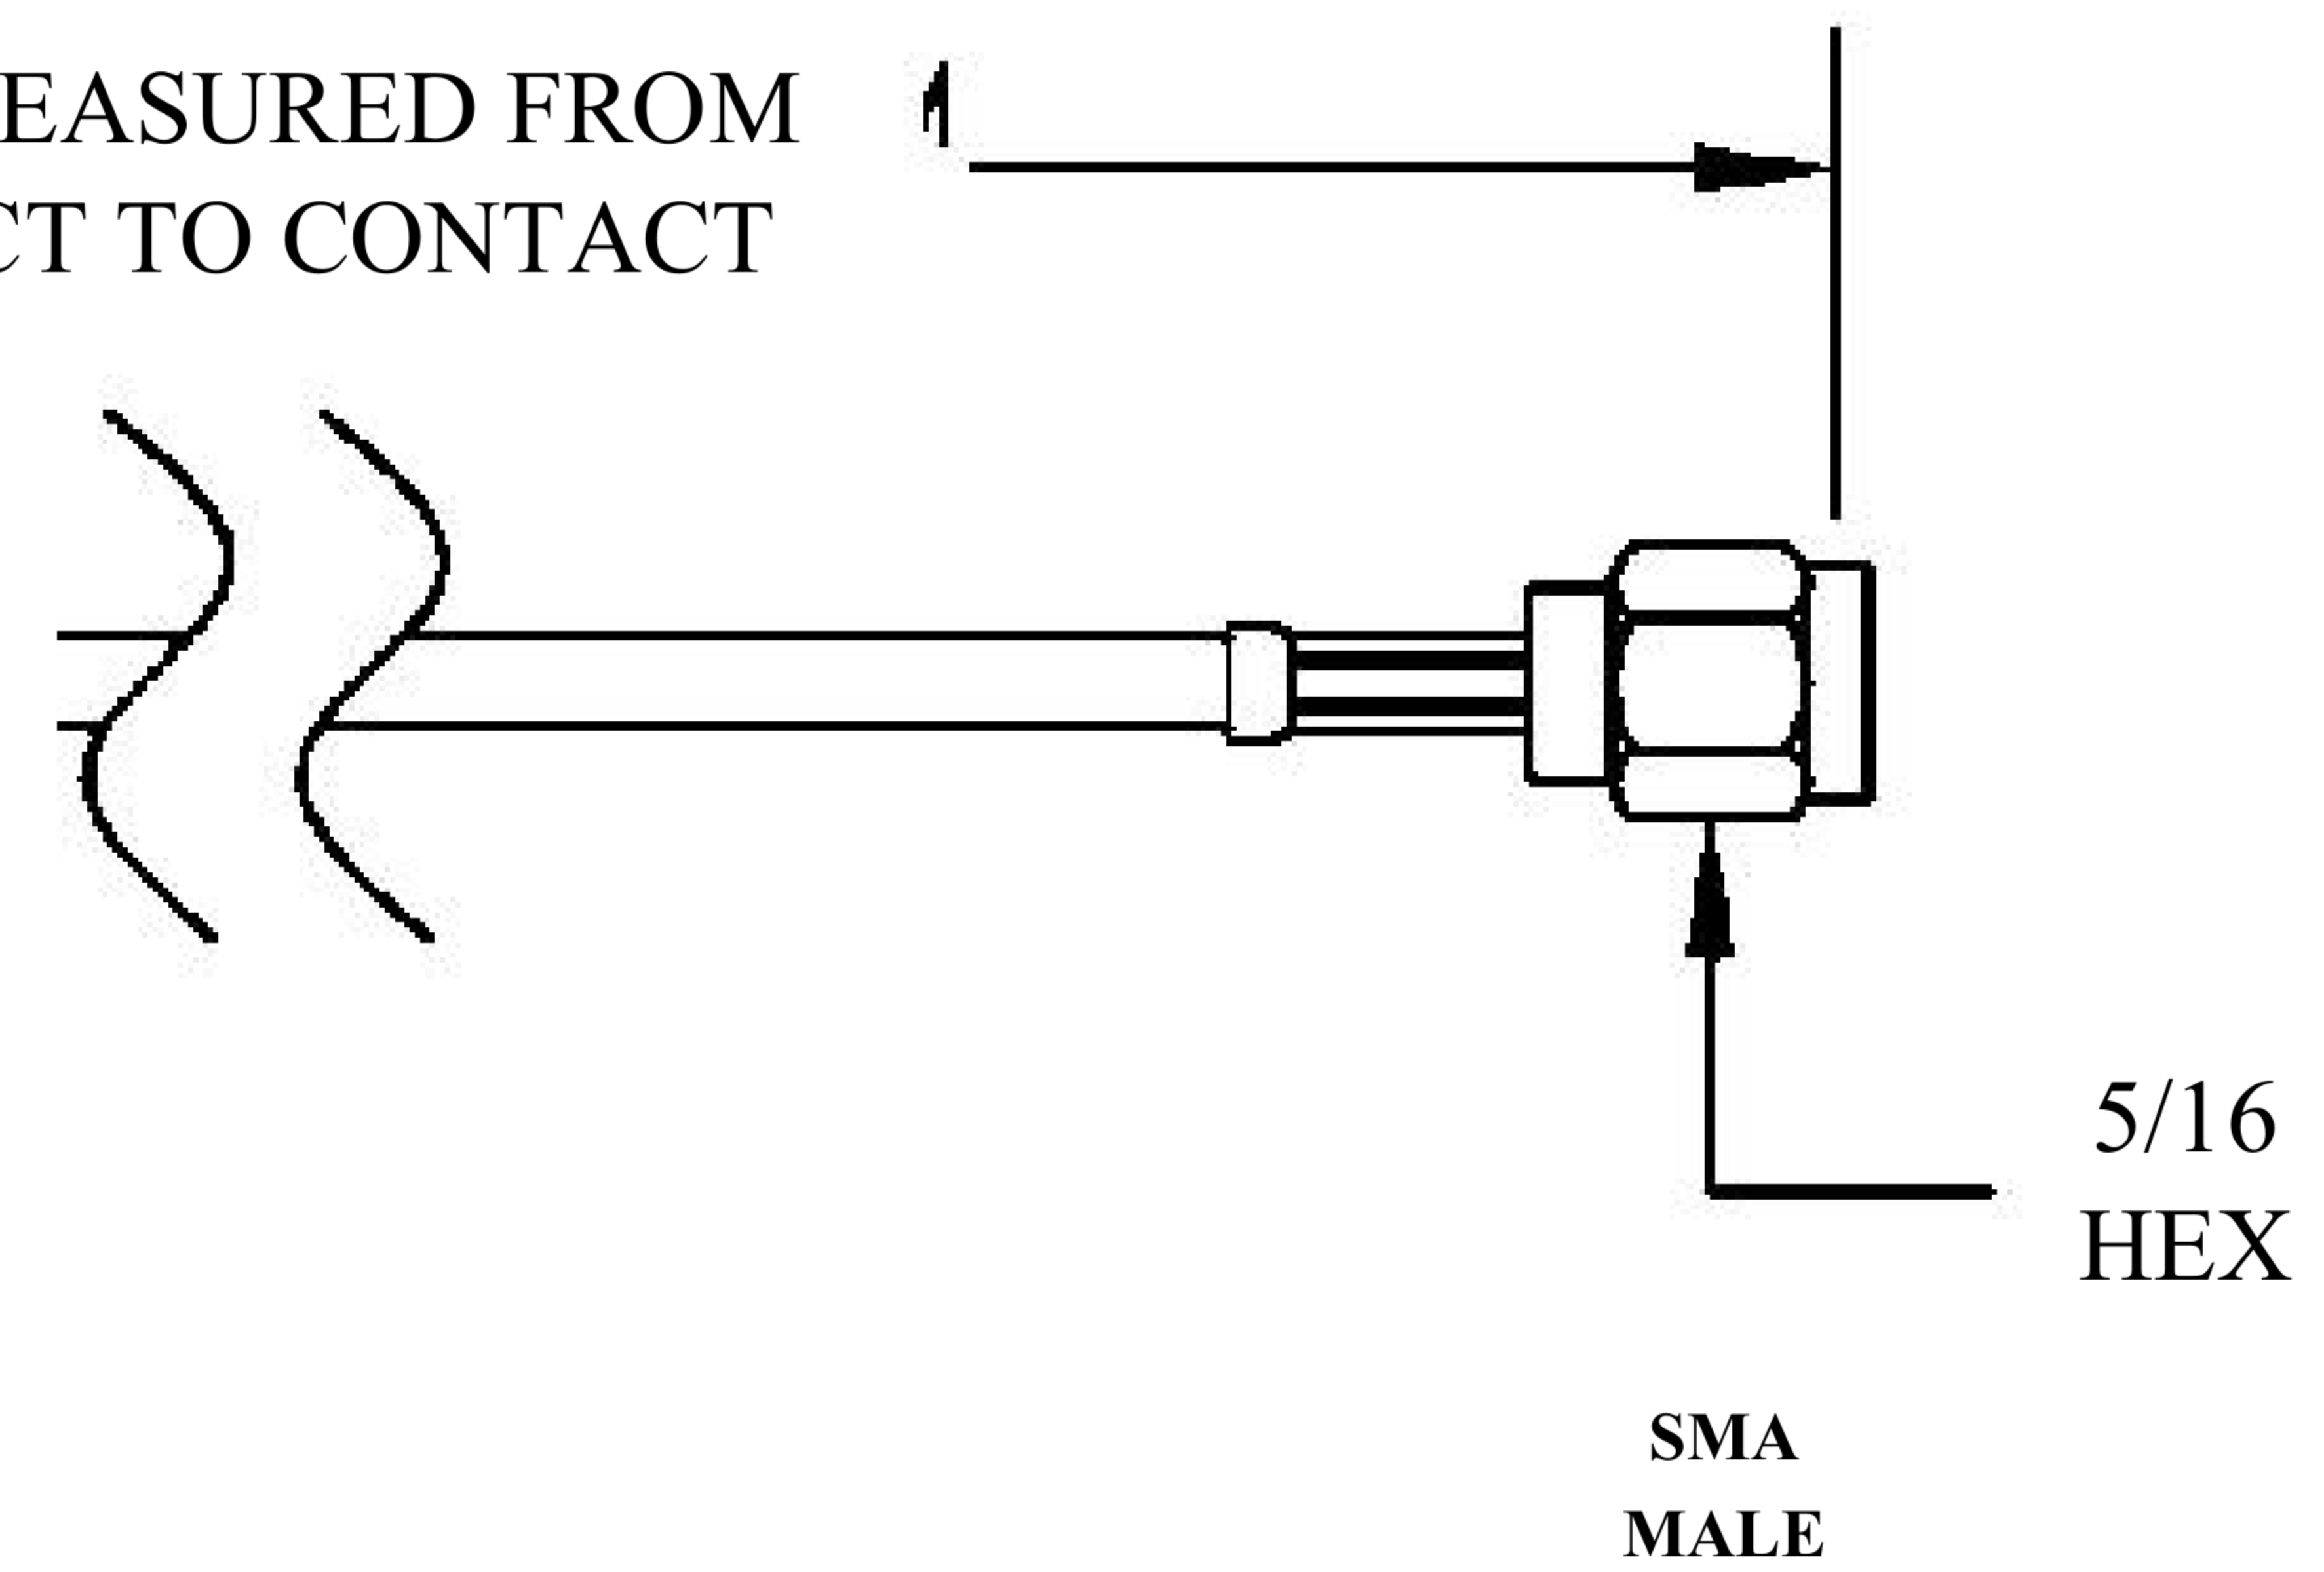

COMPONENTS	IMPEDANCE
FAKRAJACK	50 OHM
SMA MALE	50 OHM
ET-ET38392	50 OHM

Standard Lengths	
-12	12"
-24	24"
-36	36"
-48	48"
-60	60"
-XXX	Custom Length in Inches

Part Configurator			
1. Replace Y with code.			
2. Replace XX with length in inches.			
CODING	JACK	COLOR	APPLICATION
A	H	BLACK	RADIO WITH PHANTOM SUPPLY
B	H	WHITE	RADIO WITHOUT PHANTOM SUPPLY
C	D	BLUE	GPS: TELEMATICS OR NAVIGATION
D	D	BORDEAUX	GSM: CELLULAR PHONE
H	T	VIOLET	GPS: TELEMATICS AND NAVIGATION
I	R	BEIGE	BLUETOOTH
K	H	CURRY	RADIO WITH IF OUTPUT (ANTENNA DIVERSITY)
Z	R	WATER BLUE	NEUTRAL CODING

FAKRA JACK

LENGTH MEASURED FROM CONTACT TO CONTACT

8th Floor, Building 1, Yongfu Science and Technology Center Industrial Park, Nanzha District 5, Humen, 523900, Dongguan, Guangdong, China.

Website: www.ebeestock.com

Email: sales@ebeestock.com

COAXIAL & FIBER OPTICS

DWG TITLE	ET22380	DES_	sma-male-to-bordeaux-fakra-jack-cable-12-inch-length-using-rg174-coax-0022380
-----------	---------	------	---

SIZE A | FSCM NO. 53919 | CAD FILE 073102 | SCALE N/A | 127