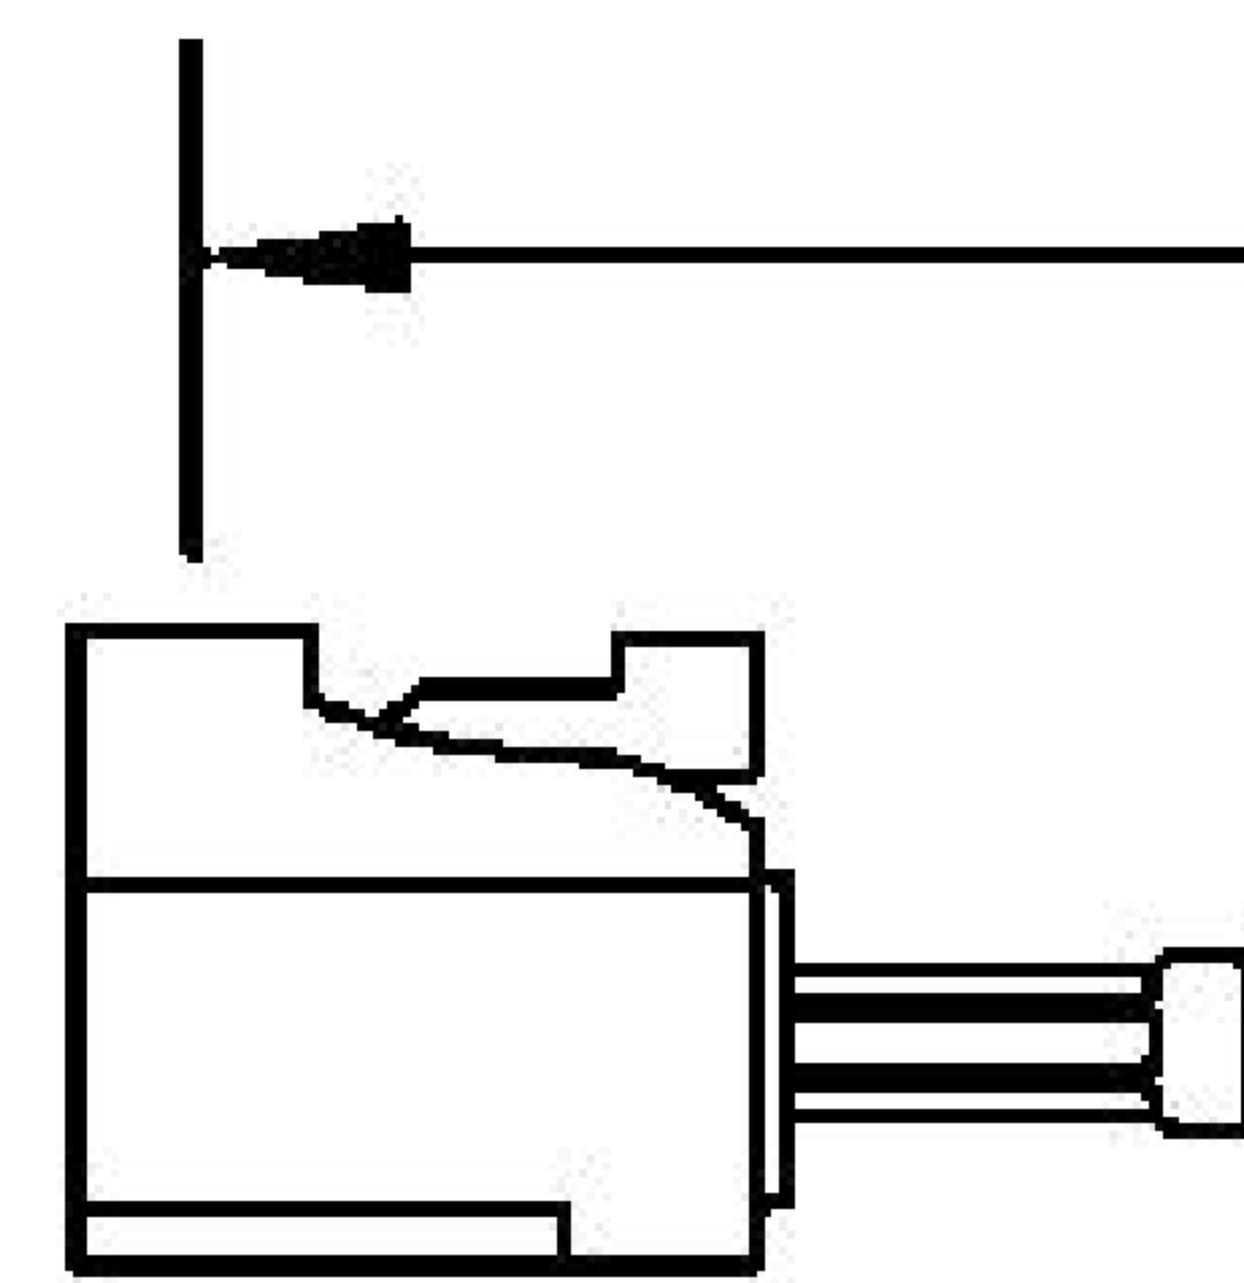

COMPONENTS	IMPEDANCE
FAKRAJACK	50 OHM
SMA MALE	50 OHM
ET-ET38392	50 OHM

Standard Lengths	
-12	12"
-24	24"
-36	36"
-48	48"
-60	60"
-XXX	Custom Length in Inches

Part Configurator			
1. Replace Y with code.			
2. Replace XX with length in inches.			
CODING	JACK	COLOR	APPLICATION
A	H	BLACK	RADIO WITH PHANTOM SUPPLY
B	H	WHITE	RADIO WITHOUT PHANTOM SUPPLY
C	D	BLUE	GPS: TELEMATICS OR NAVIGATION
D	D	BORDEAUX	GSM: CELLULAR PHONE
H	T	VIOLET	GPS: TELEMATICS AND NAVIGATION
I	R	BEIGE	BLUETOOTH
K	H	CURRY	RADIO WITH IF OUTPUT (ANTENNA DIVERSITY)
Z	R	WATER BLUE	NEUTRAL CODING

FAKRA JACK

LENGTH MEASURED FROM CONTACT TO CONTACT

8th Floor, Building 1, Yongfu Science and Technology Center Industrial Park, Nanzha District 5, Humen, 523900, Dongguan, Guangdong, China.

Website: www.ebeestock.com

Email: sales@ebeestock.com

COAXIAL & FIBER OPTICS

DWG TITLE	ET22380	DES_	sma-male-to-bordeaux-fakra-jack-cable-12-inch-length-using-rg174-coax-0022380
-----------	---------	------	---

SIZE A | FSCM NO. 53919 | CAD FILE 073102 | SCALE N/A | 127